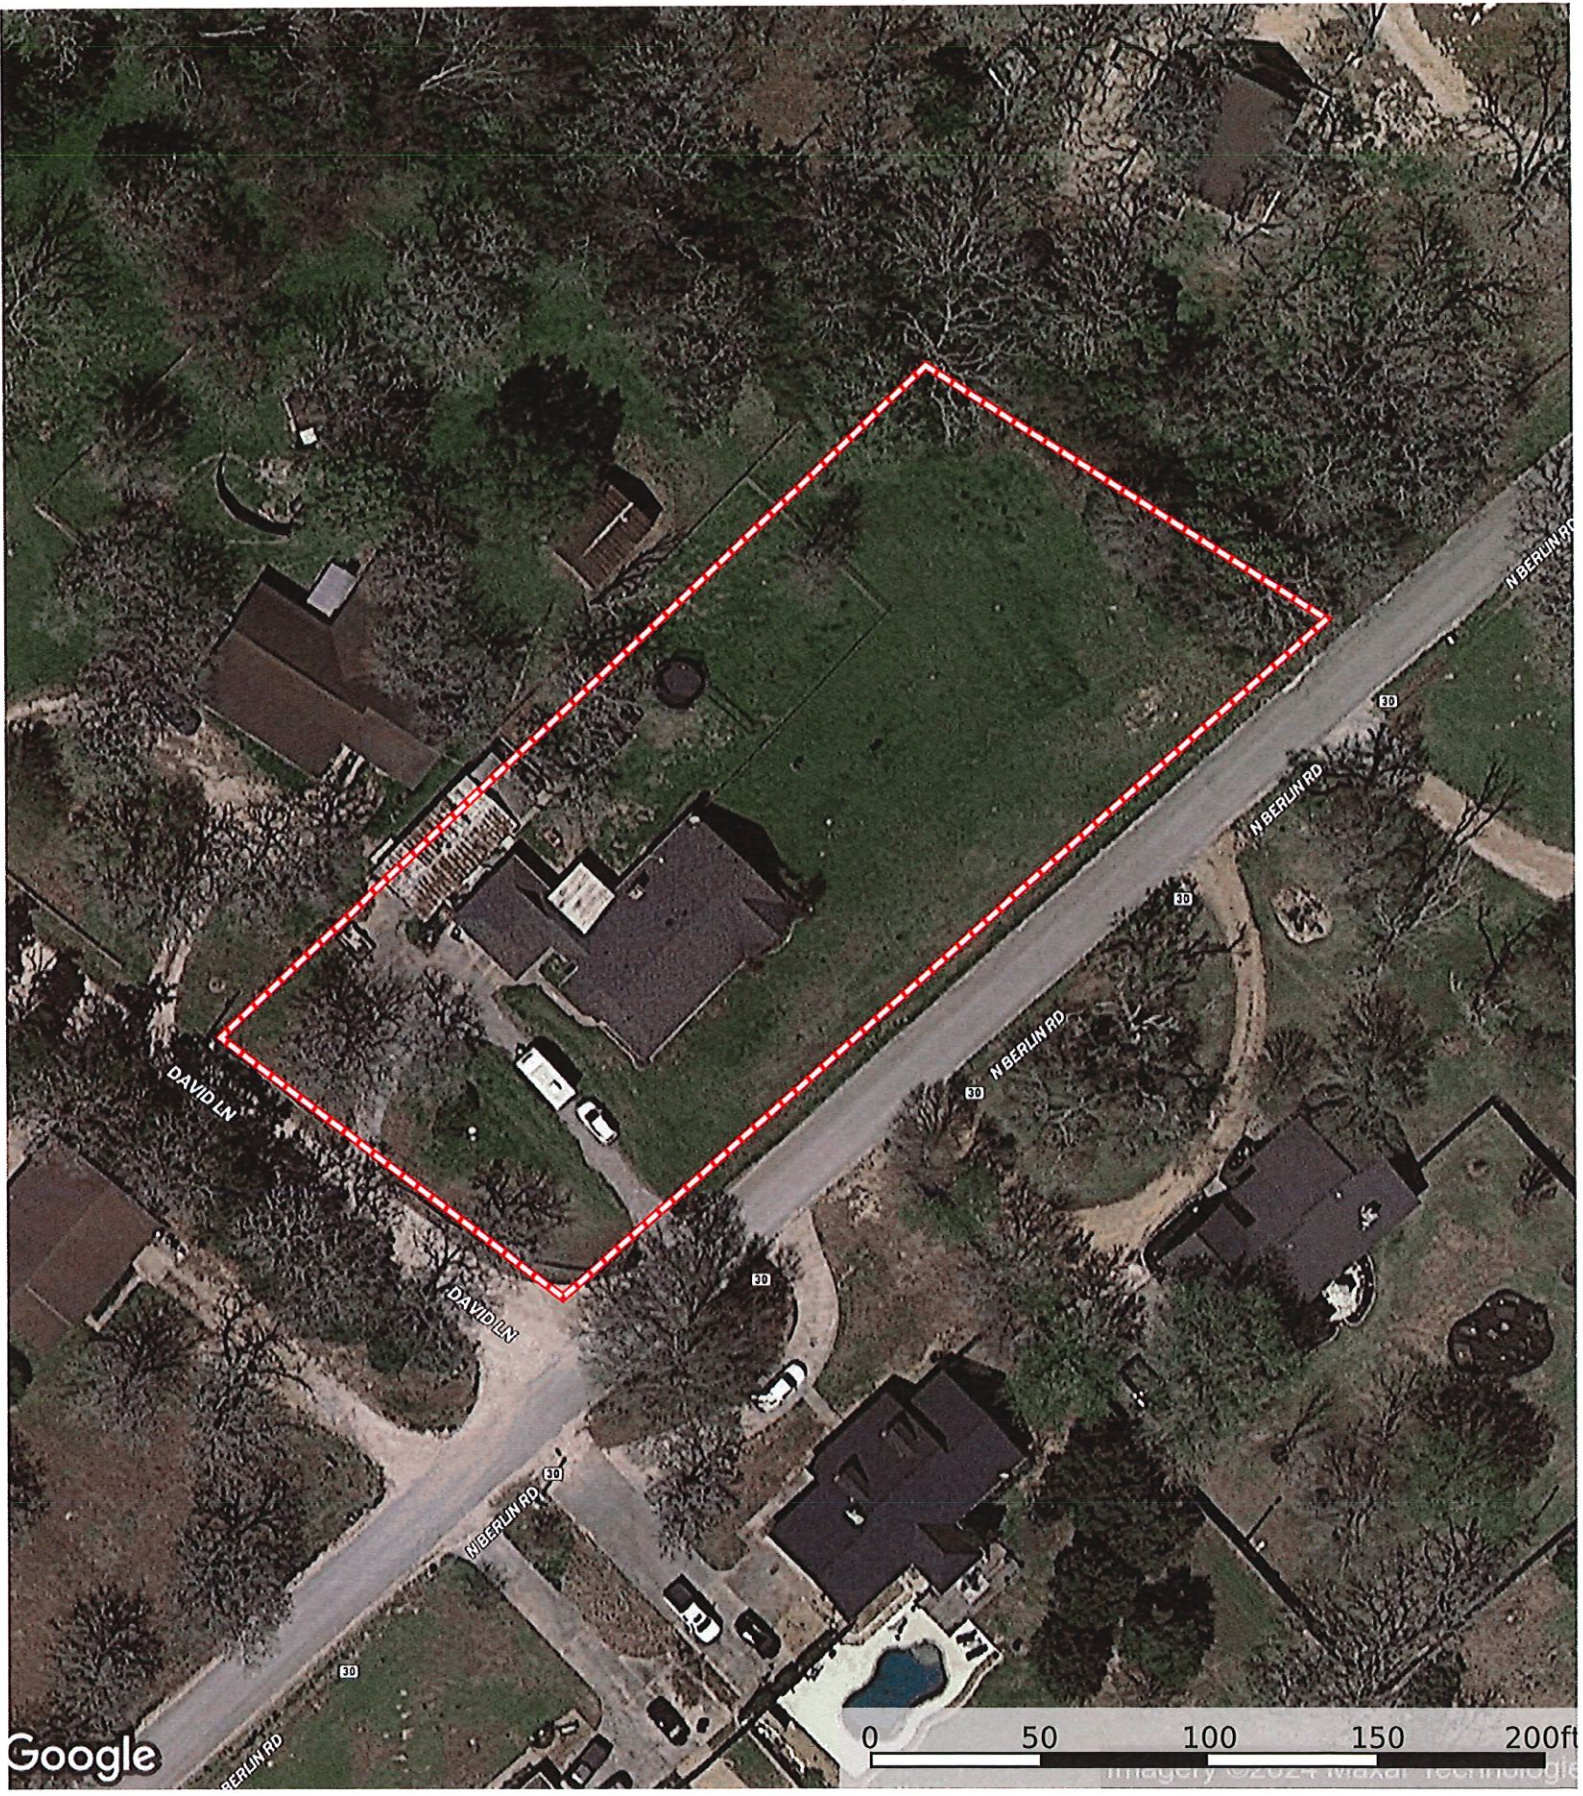

2101 N. Berlin Rd.
Washington County, Texas, AC +/-

Boundary

Timothy Phelan
P: (936) 372-9181

WallerCountyLand.com

P.O. Box 1274, Waller, Texas 77484

id. The information contained herein was obtained from sources deemed to be reliable. Land id™ Services makes no warranties or guarantees as to the completeness or accuracy thereof.

Boundary

- ▬ Boundary
- 100 Year Floodplain
- 500 Year Floodplain
- Floodway
- Special
- Unmapped/ Not Included