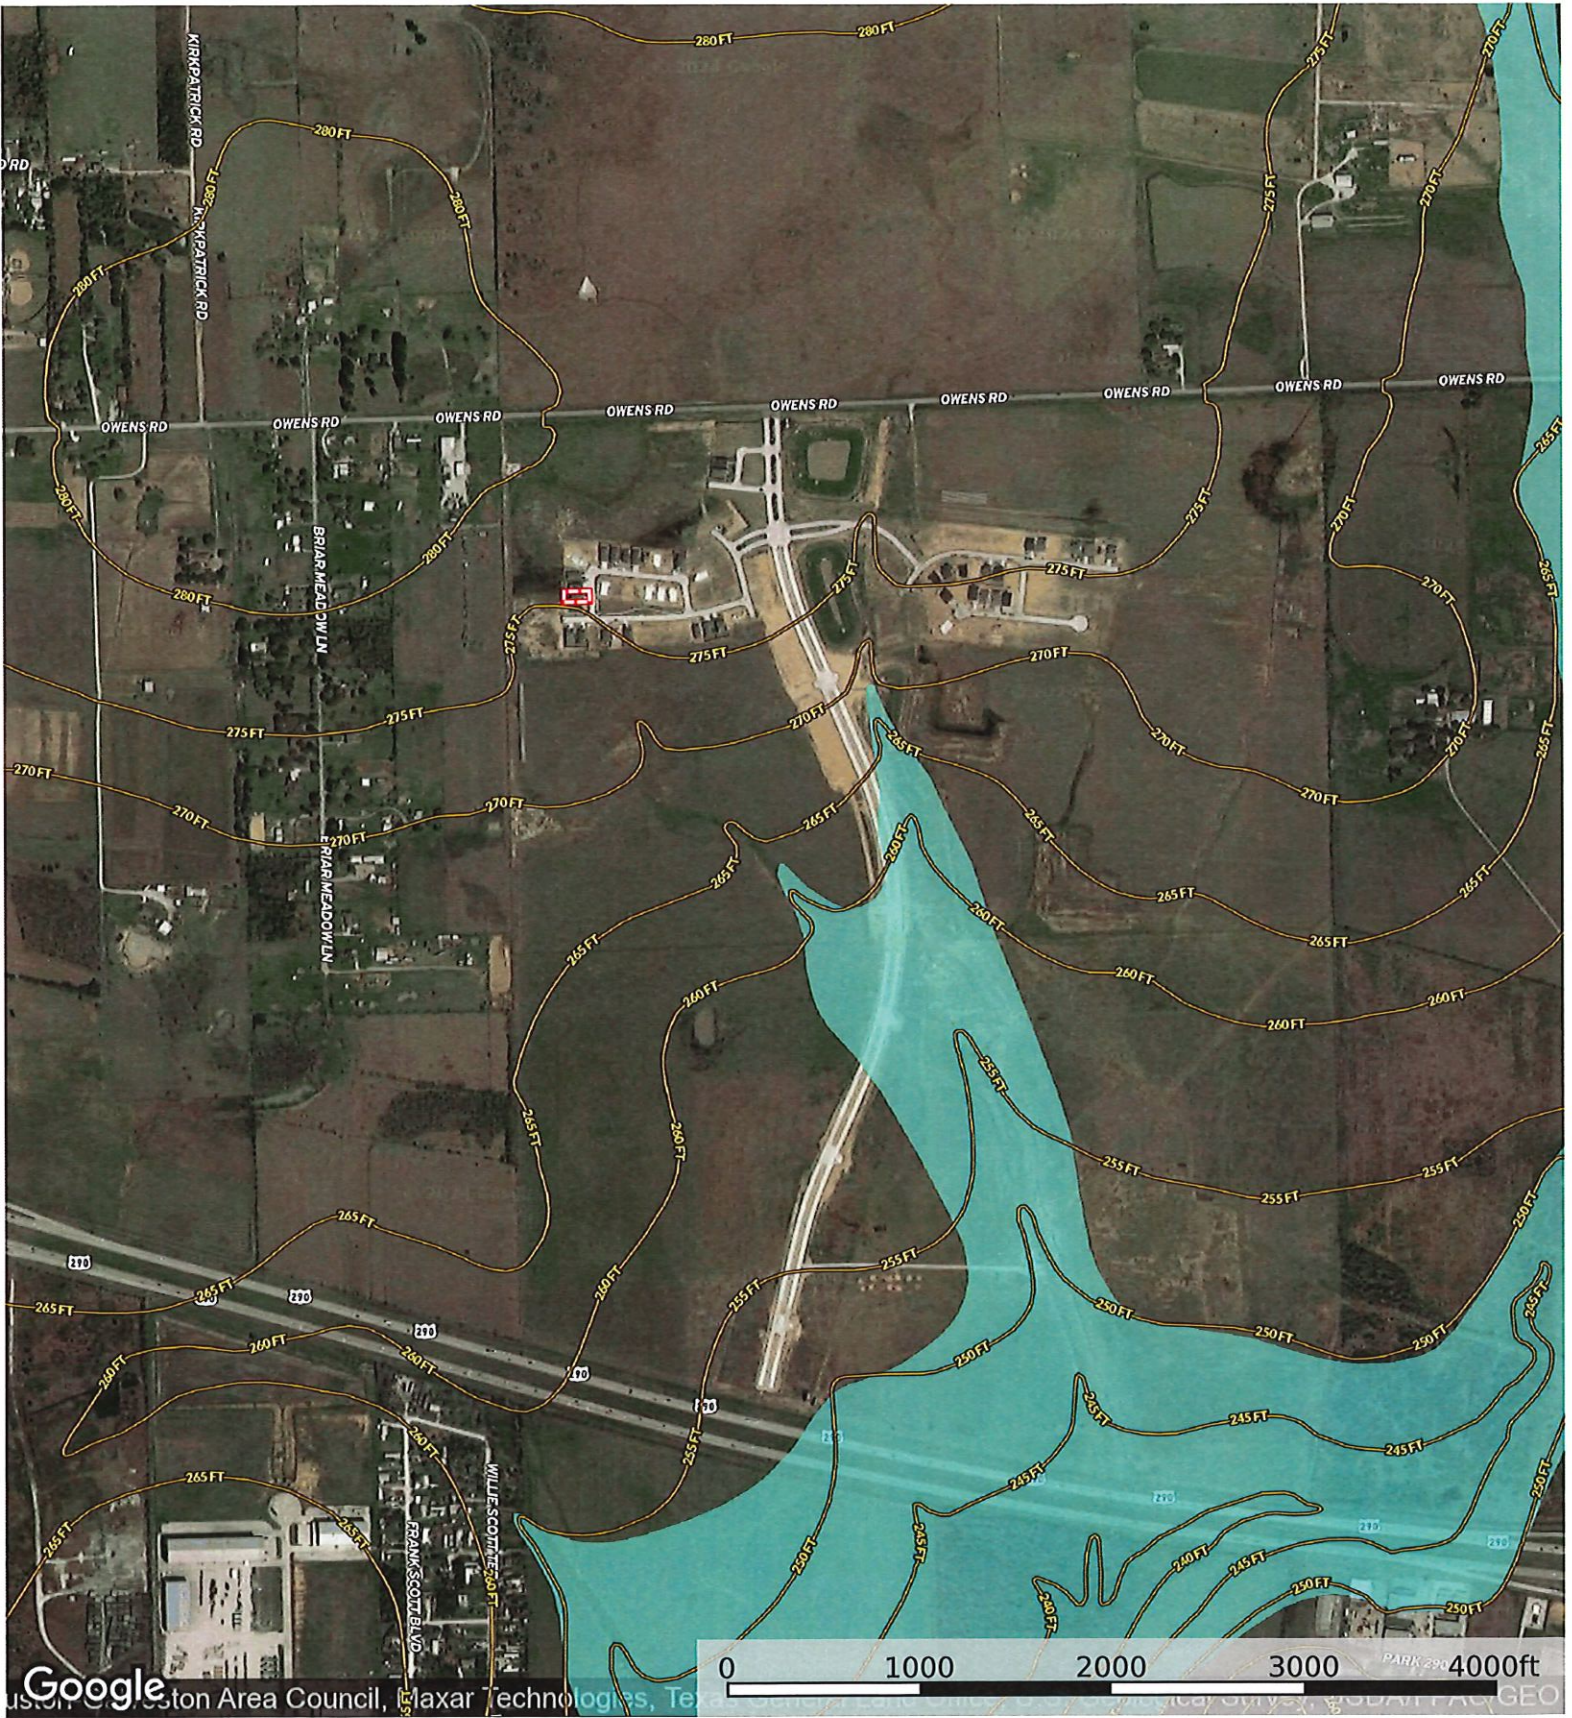

112 Grazing Meadows Ln
Waller County, Texas, AC +/-

 Boundary

112 Grazing Meadows Ln
Waller County, Texas, AC +/-

Google

0 20 40 60 80ft
Imagery ©2024 Airbus

 Boundary

 The information contained herein was obtained from sources deemed to be reliable. Land id™ Services makes no warranties or guarantees as to the completeness or accuracy thereof.

112 Grazing Meadows Ln
 Waller County, Texas, AC +/-

- Boundary
- 100 Year Floodplain
- 500 Year Floodplain
- Floodway
- Special
- Unmapped/ Not Included