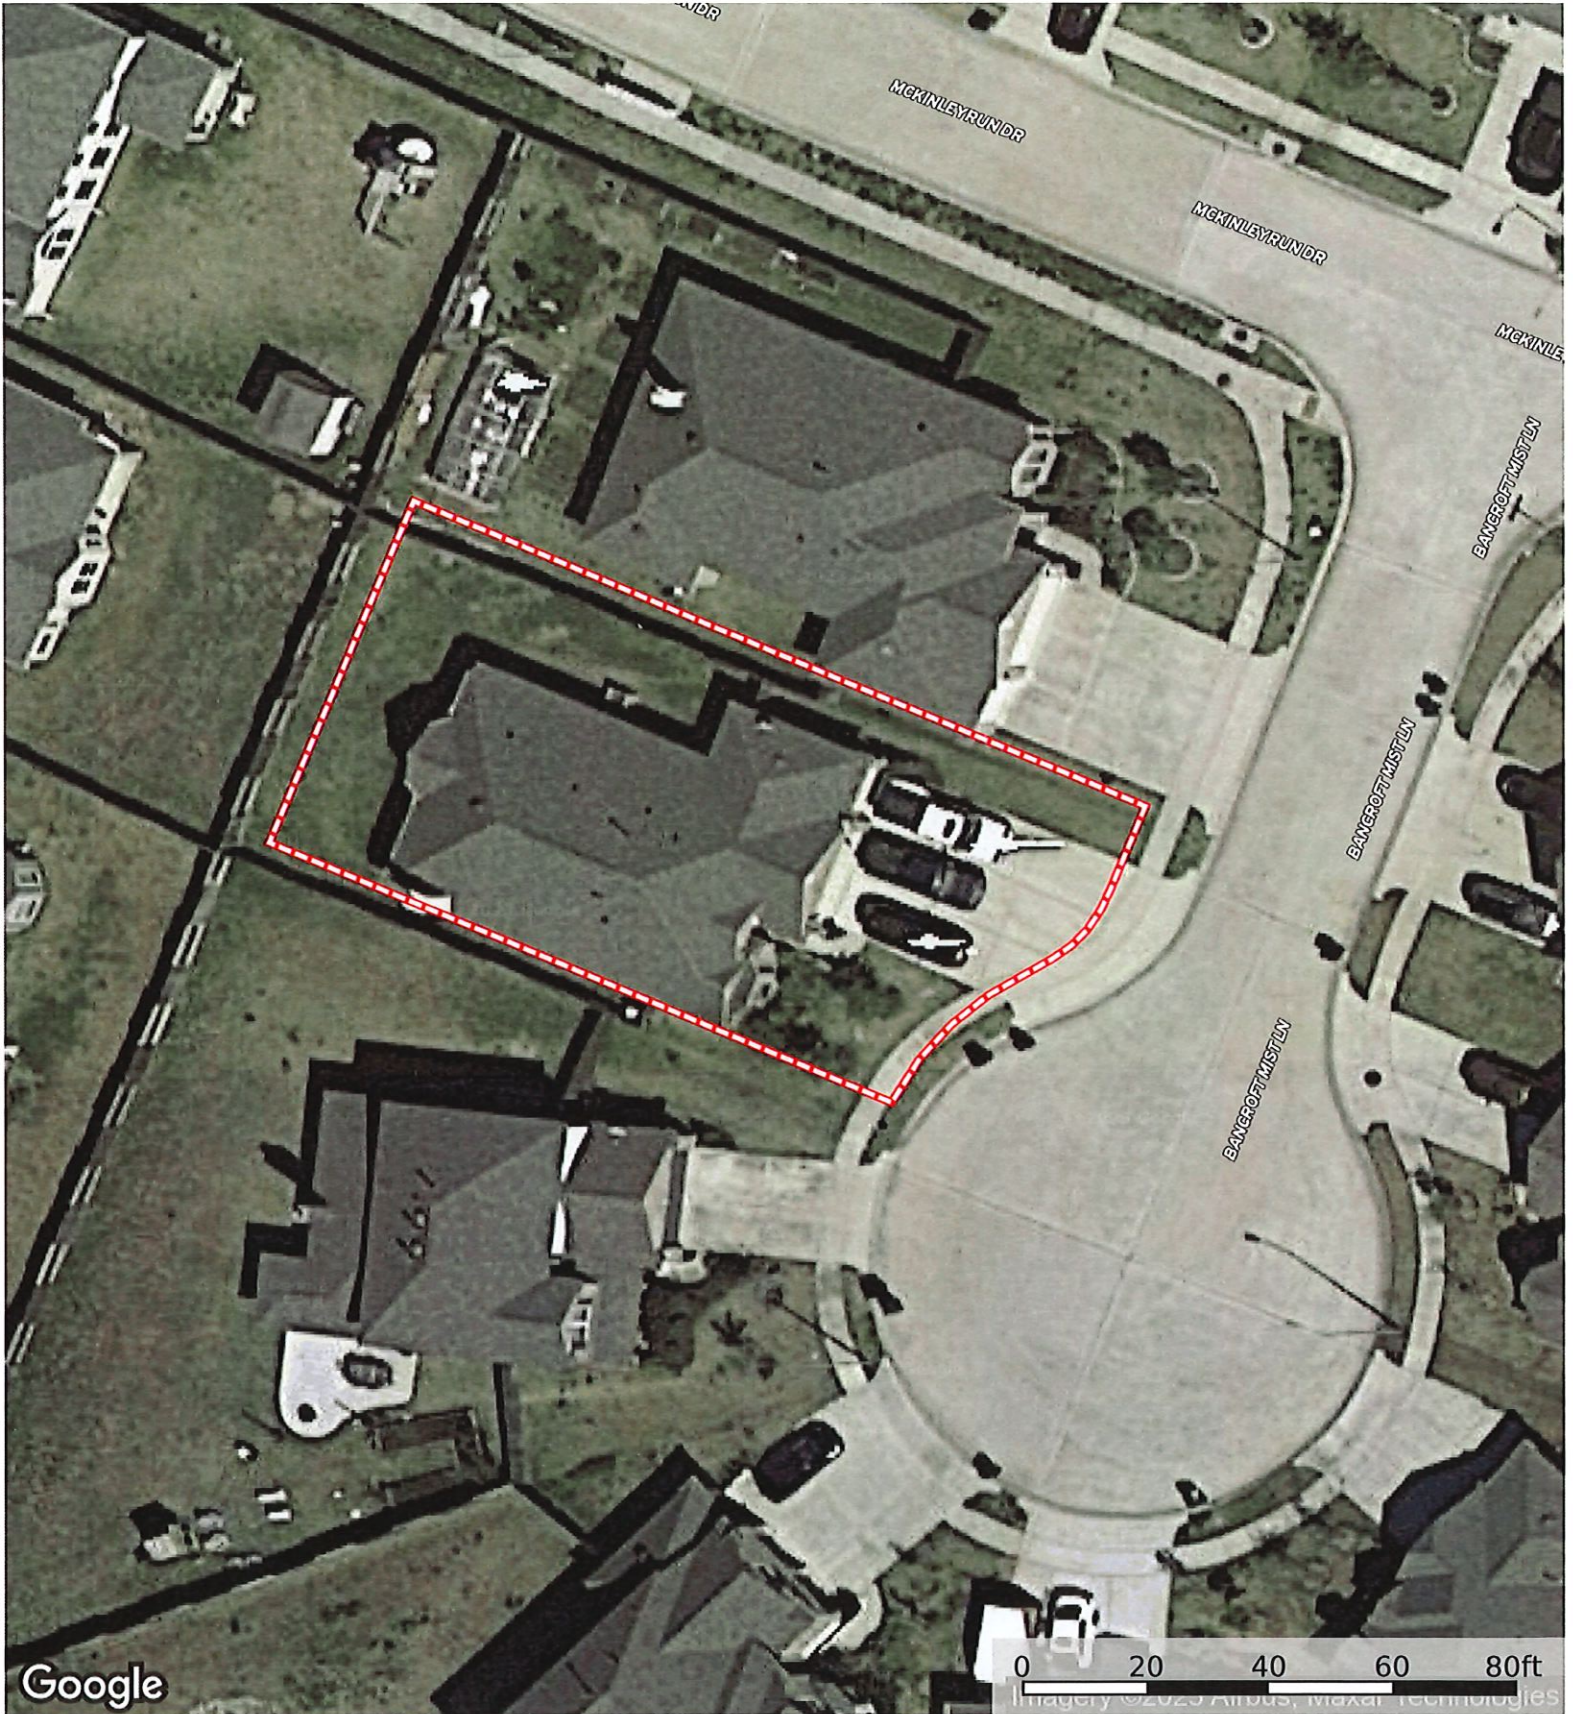

16511 Bancroft Mist Ln.
Harris County, Texas, AC +/-

 Boundary

16511 Bancroft Mist Ln.
Harris County, Texas, AC +/-

 Boundary

16511 Bancroft Mist Ln.
 Harris County, Texas, AC +/-

- Boundary
- 100 Year Floodplain
- 500 Year Floodplain
- Floodway
- Special
- Unmapped/ Not Included