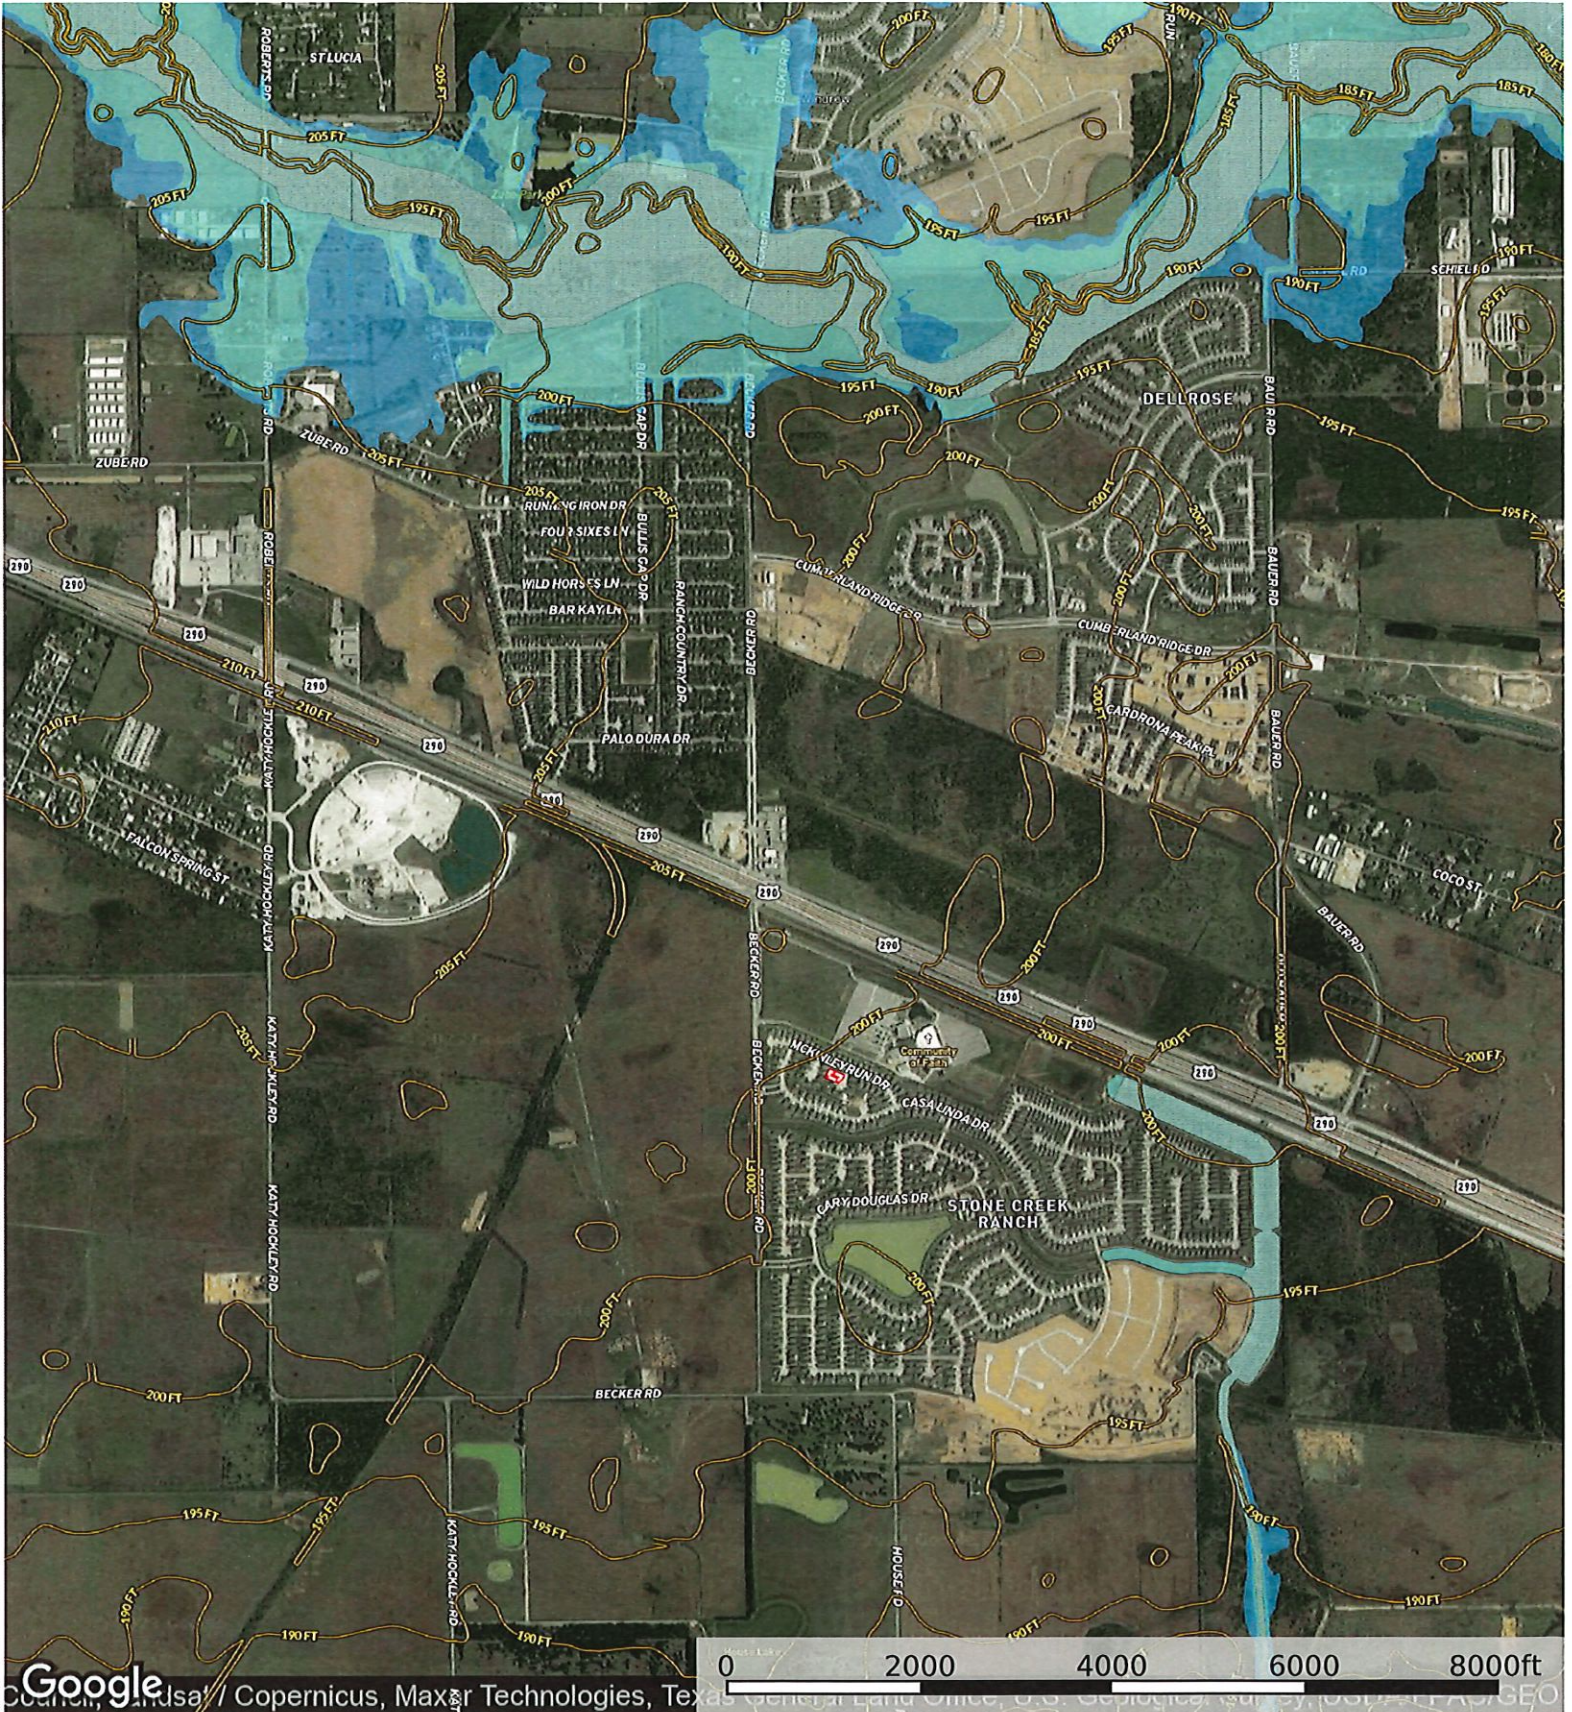

16511 Bancroft Mist Ln.
Harris County, Texas, AC +/-

 Boundary

16511 Bancroft Mist Ln.
Harris County, Texas, AC +/-

 Boundary

16511 Bancroft Mist Ln.
 Harris County, Texas, AC +/-

- Boundary
- 100 Year Floodplain
- 500 Year Floodplain
- Floodway
- Special
- Unmapped/ Not Included