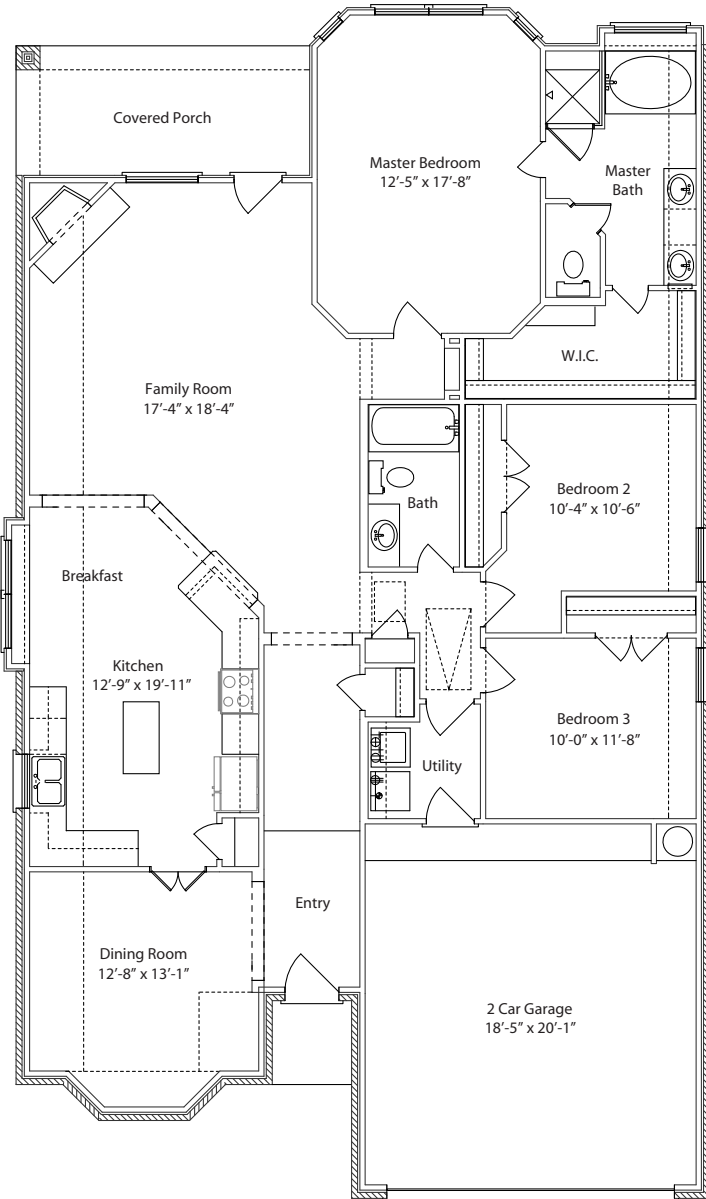

# THE TYLER 1,843 sq. ft.

Floor Plan

Elevation A

Elevation B

Elevation C\*

Floorplans and sq. footage are approximate and actual floorplans may vary, and may change without notice.

(281) 213-4063