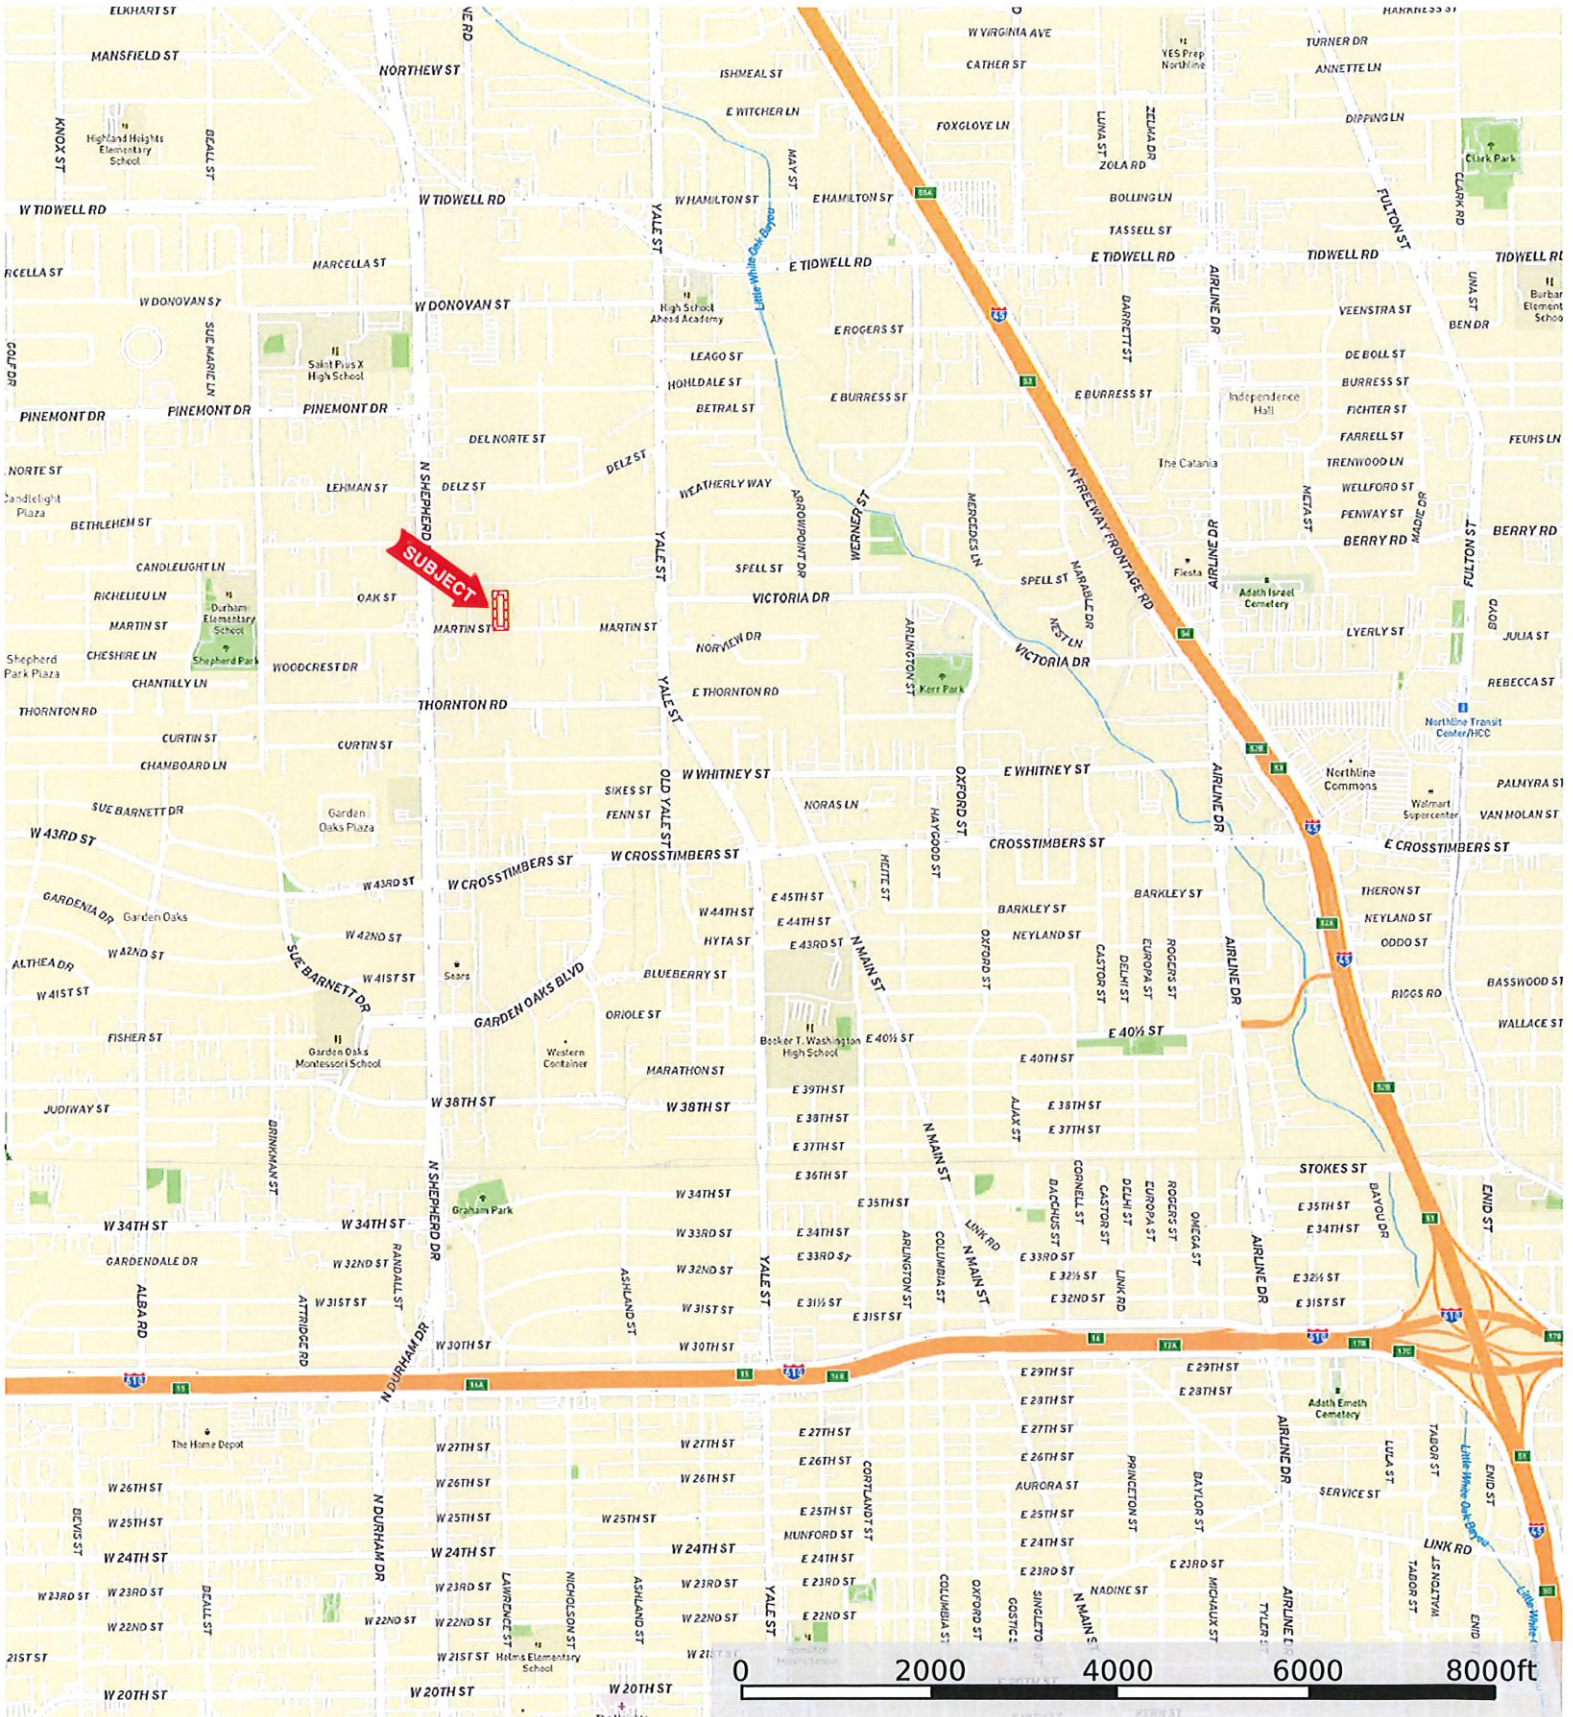

514 Martin St.  
Harris County, Texas, AC +/-

Boundary

514 Martin St.  
Harris County, Texas, AC +/-

 Boundary

514 Martin St.  
 Harris County, Texas, AC +/-

- Boundary
- 100 Year Floodplain
- 500 Year Floodplain
- Flowway
- Special
- Unmapped/ Not Included