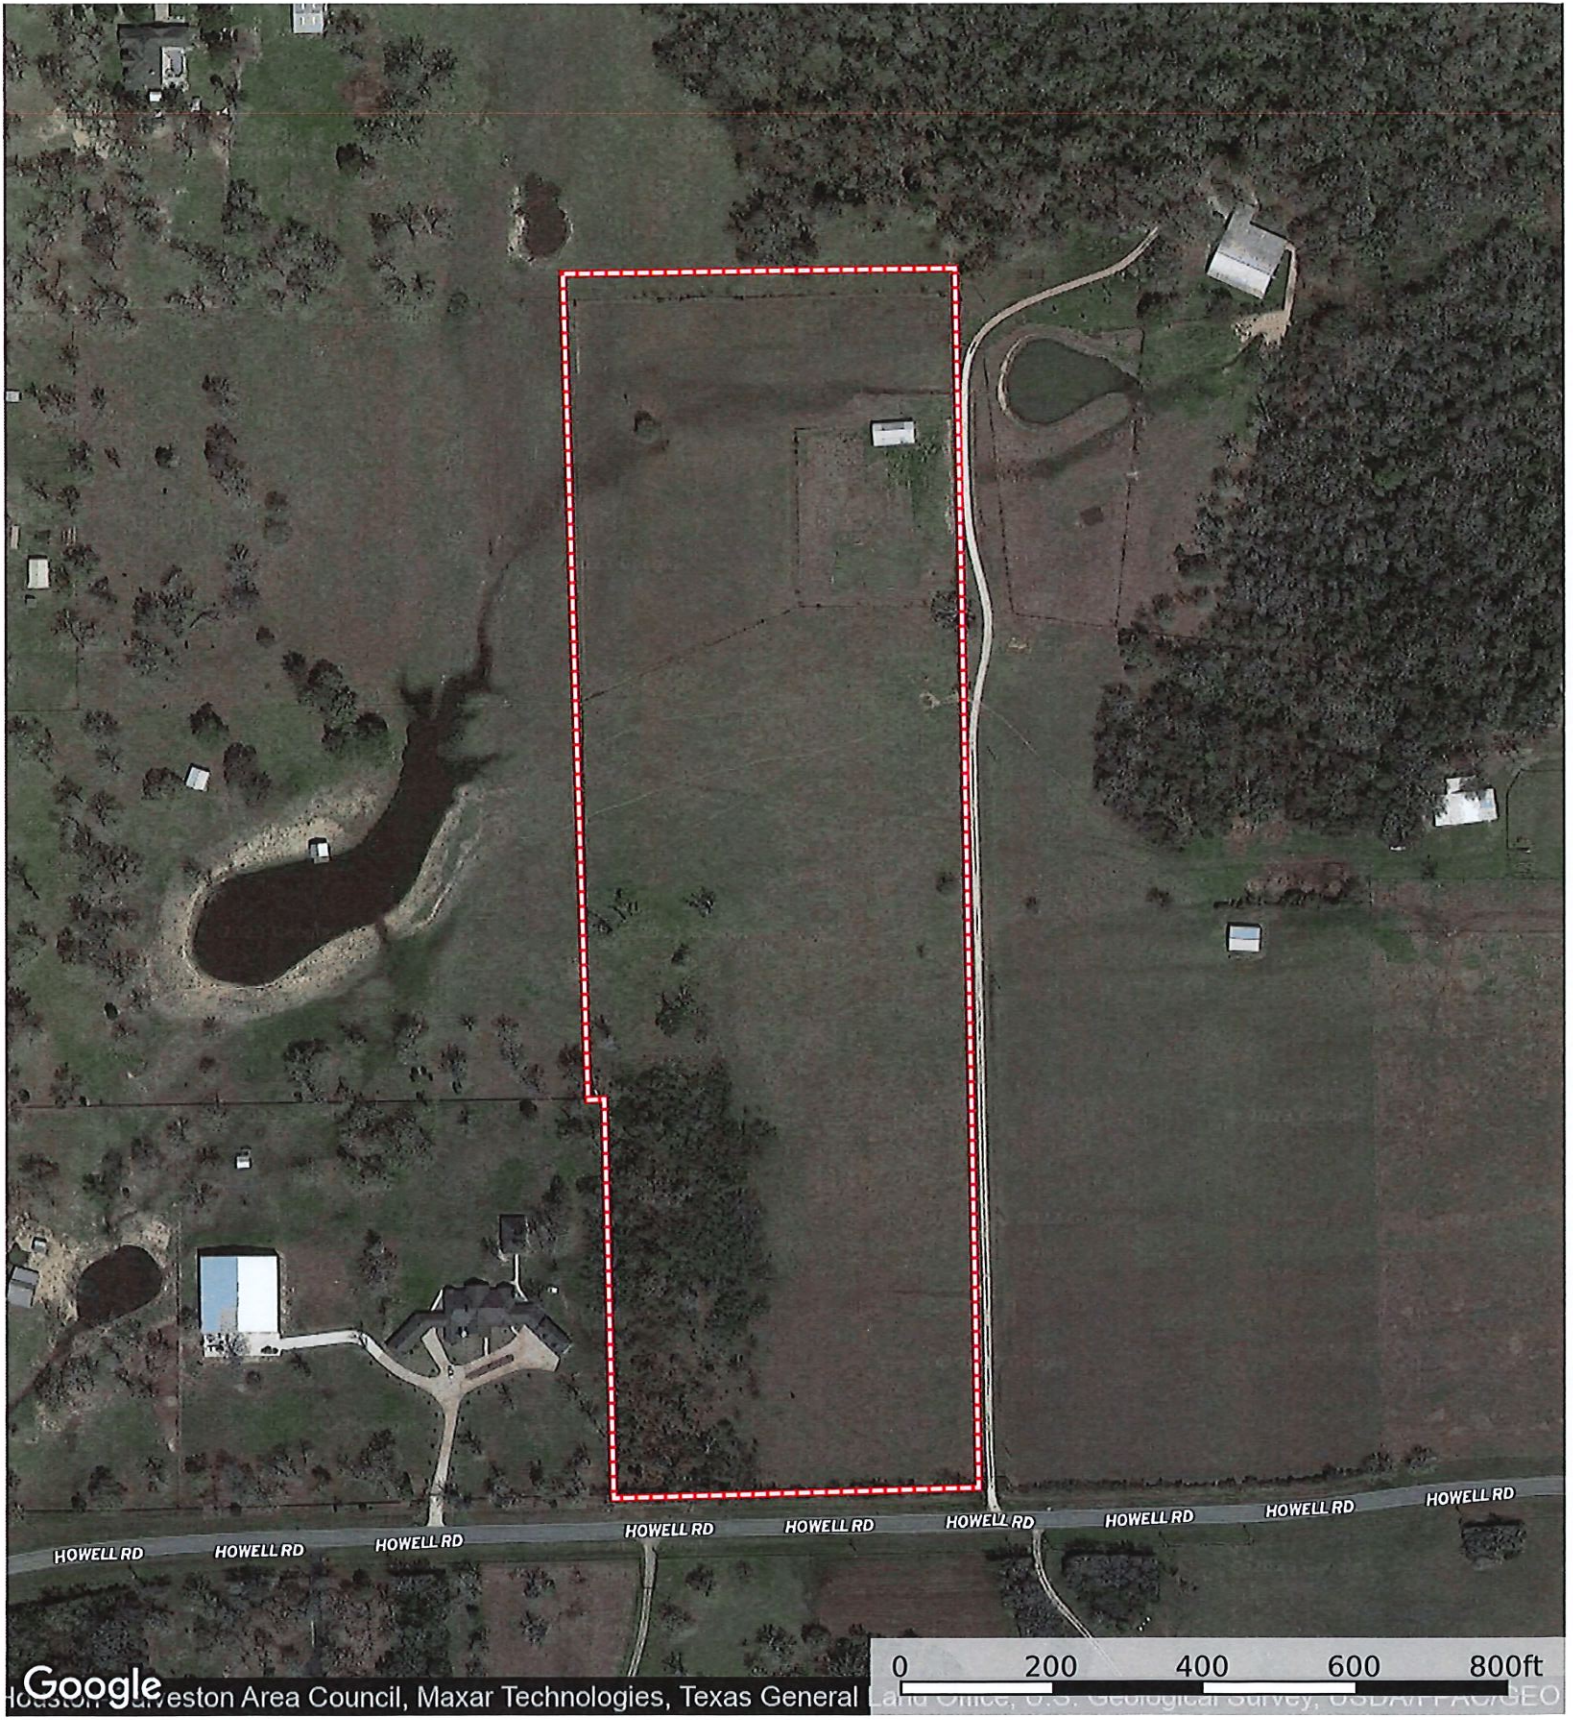

Burton Cemetery

Pine Grove Estates

Mound Creek Subdivision

Youngwood

Morgan

Mound

Warren Ranch

Harpers Church Rd.

Ray

Mound Creek Subdivision

Warren Ranch

TBD Howell Rd.  
Waller County, Texas, AC +/-

 Boundary

TBD Howell Rd.  
Waller County, Texas, AC +/-

Google  
Houston, Houston Area Council, Maxar Technologies, Texas General

0 200 400 600 800ft

 Boundary

 The information contained herein was obtained from sources deemed to be reliable. Land id™ Services makes no warranties or guarantees as to the completeness or accuracy thereof.