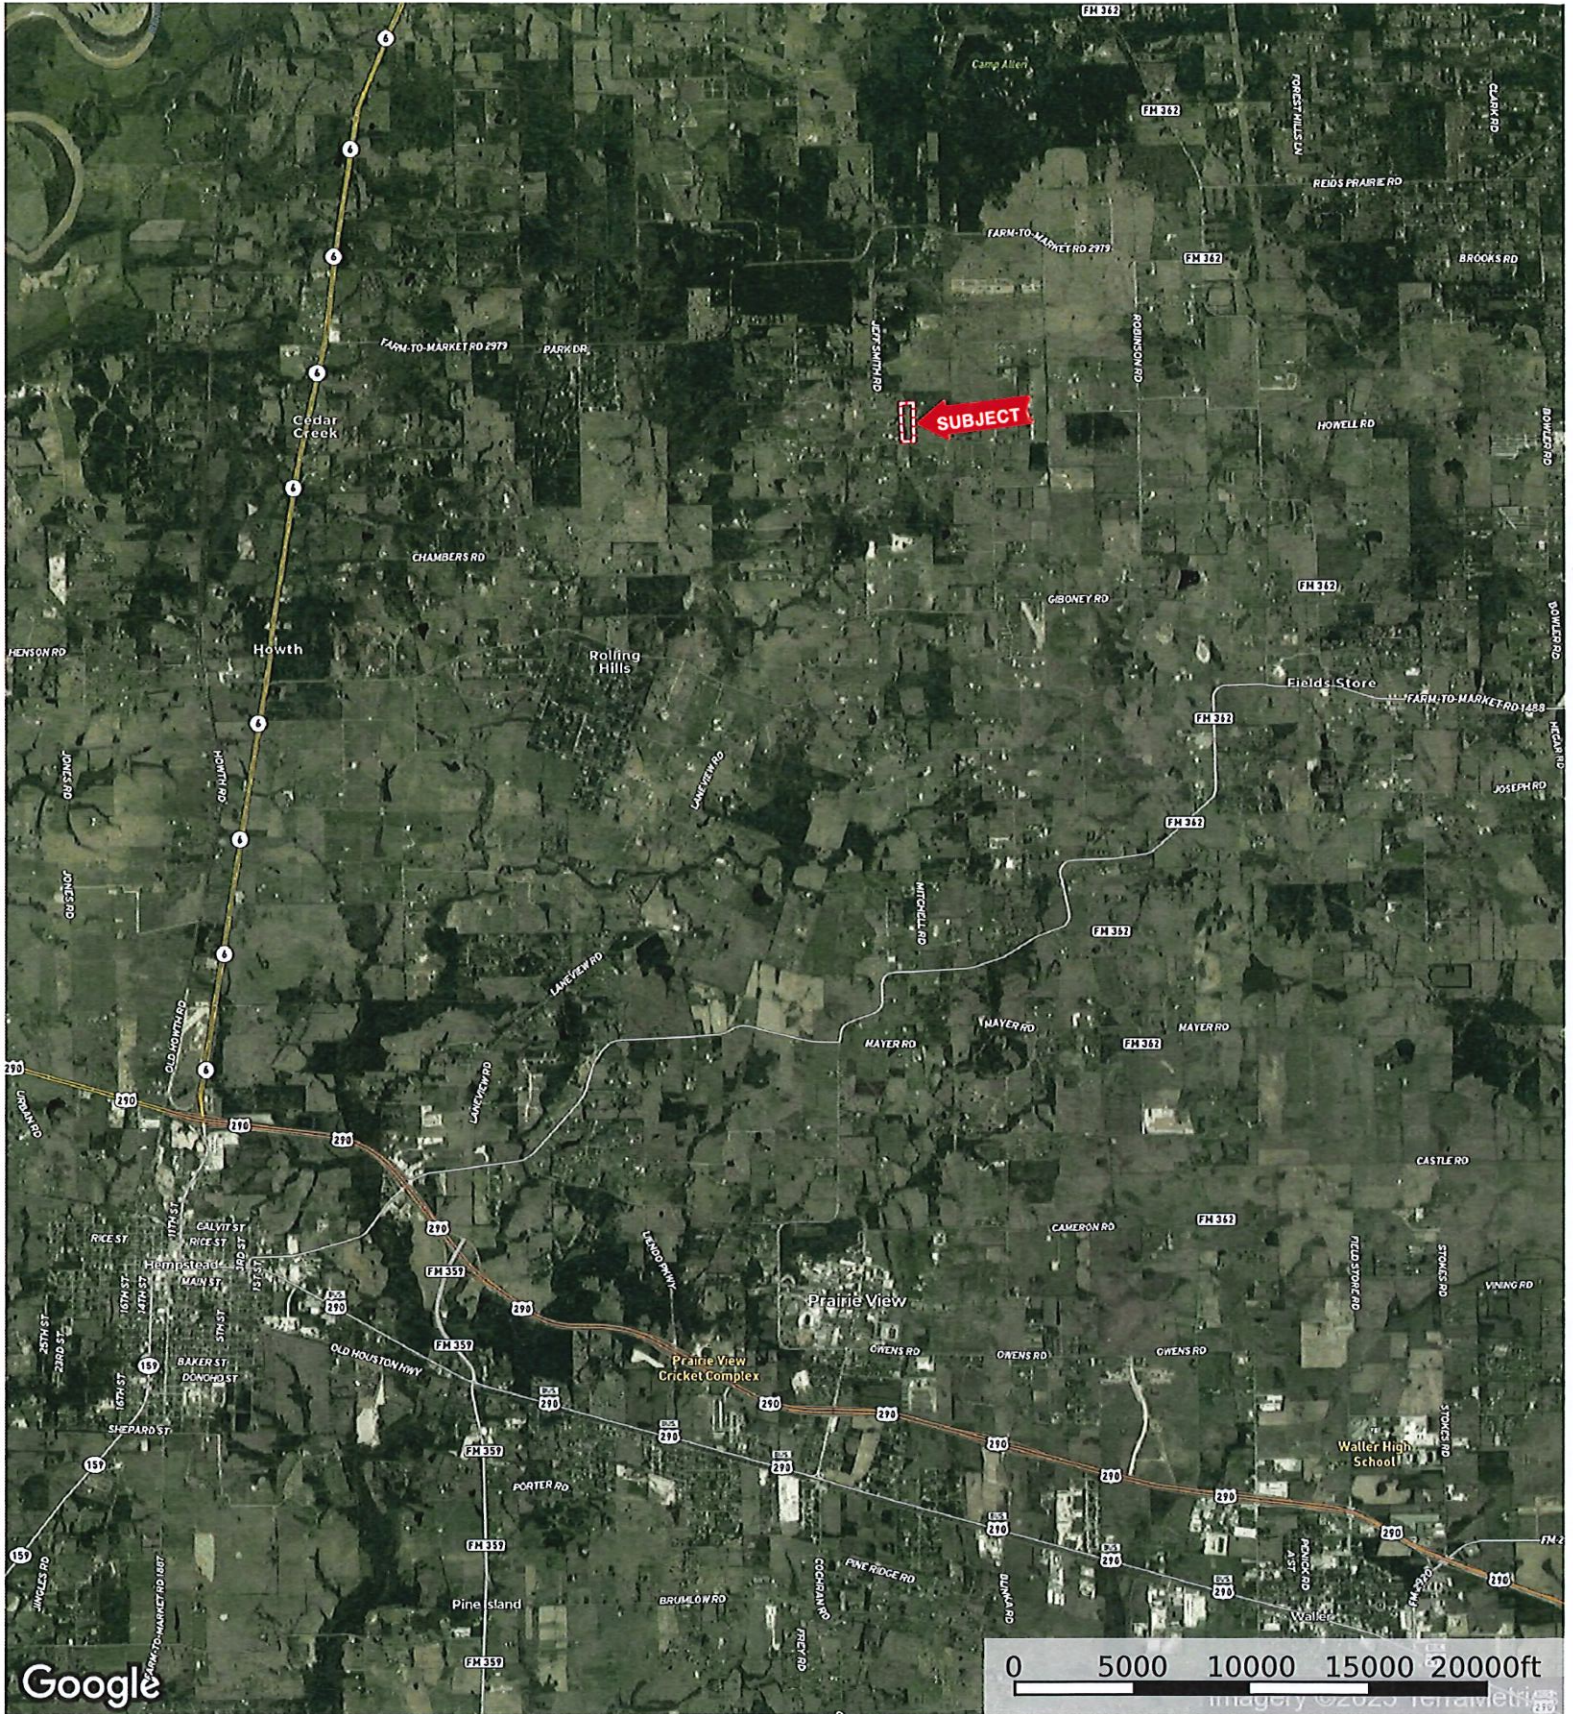

GRIMES

COUNTY

SUBJECT

FM 359

New Hwy 290

High Spirit Ranch Rd.

Waller Spring Creek

Waller County Land

Burton Cemetery

Pine Grove Estates

Mound Creek Subdivision

Youngwood

Morgan

Mound

Warren Ranch

Harpers Church Rd.

Ray

Mound Creek Subdivision

Warren Ranch

TBD Howell Rd.  
Waller County, Texas, AC +/-

 Boundary

TBD Howell Rd.  
Waller County, Texas, AC +/-

Google  
Houston, Houston Area Council, Maxar Technologies, Texas General

TBD Howell Rd.  
Waller County, Texas, AC +/-