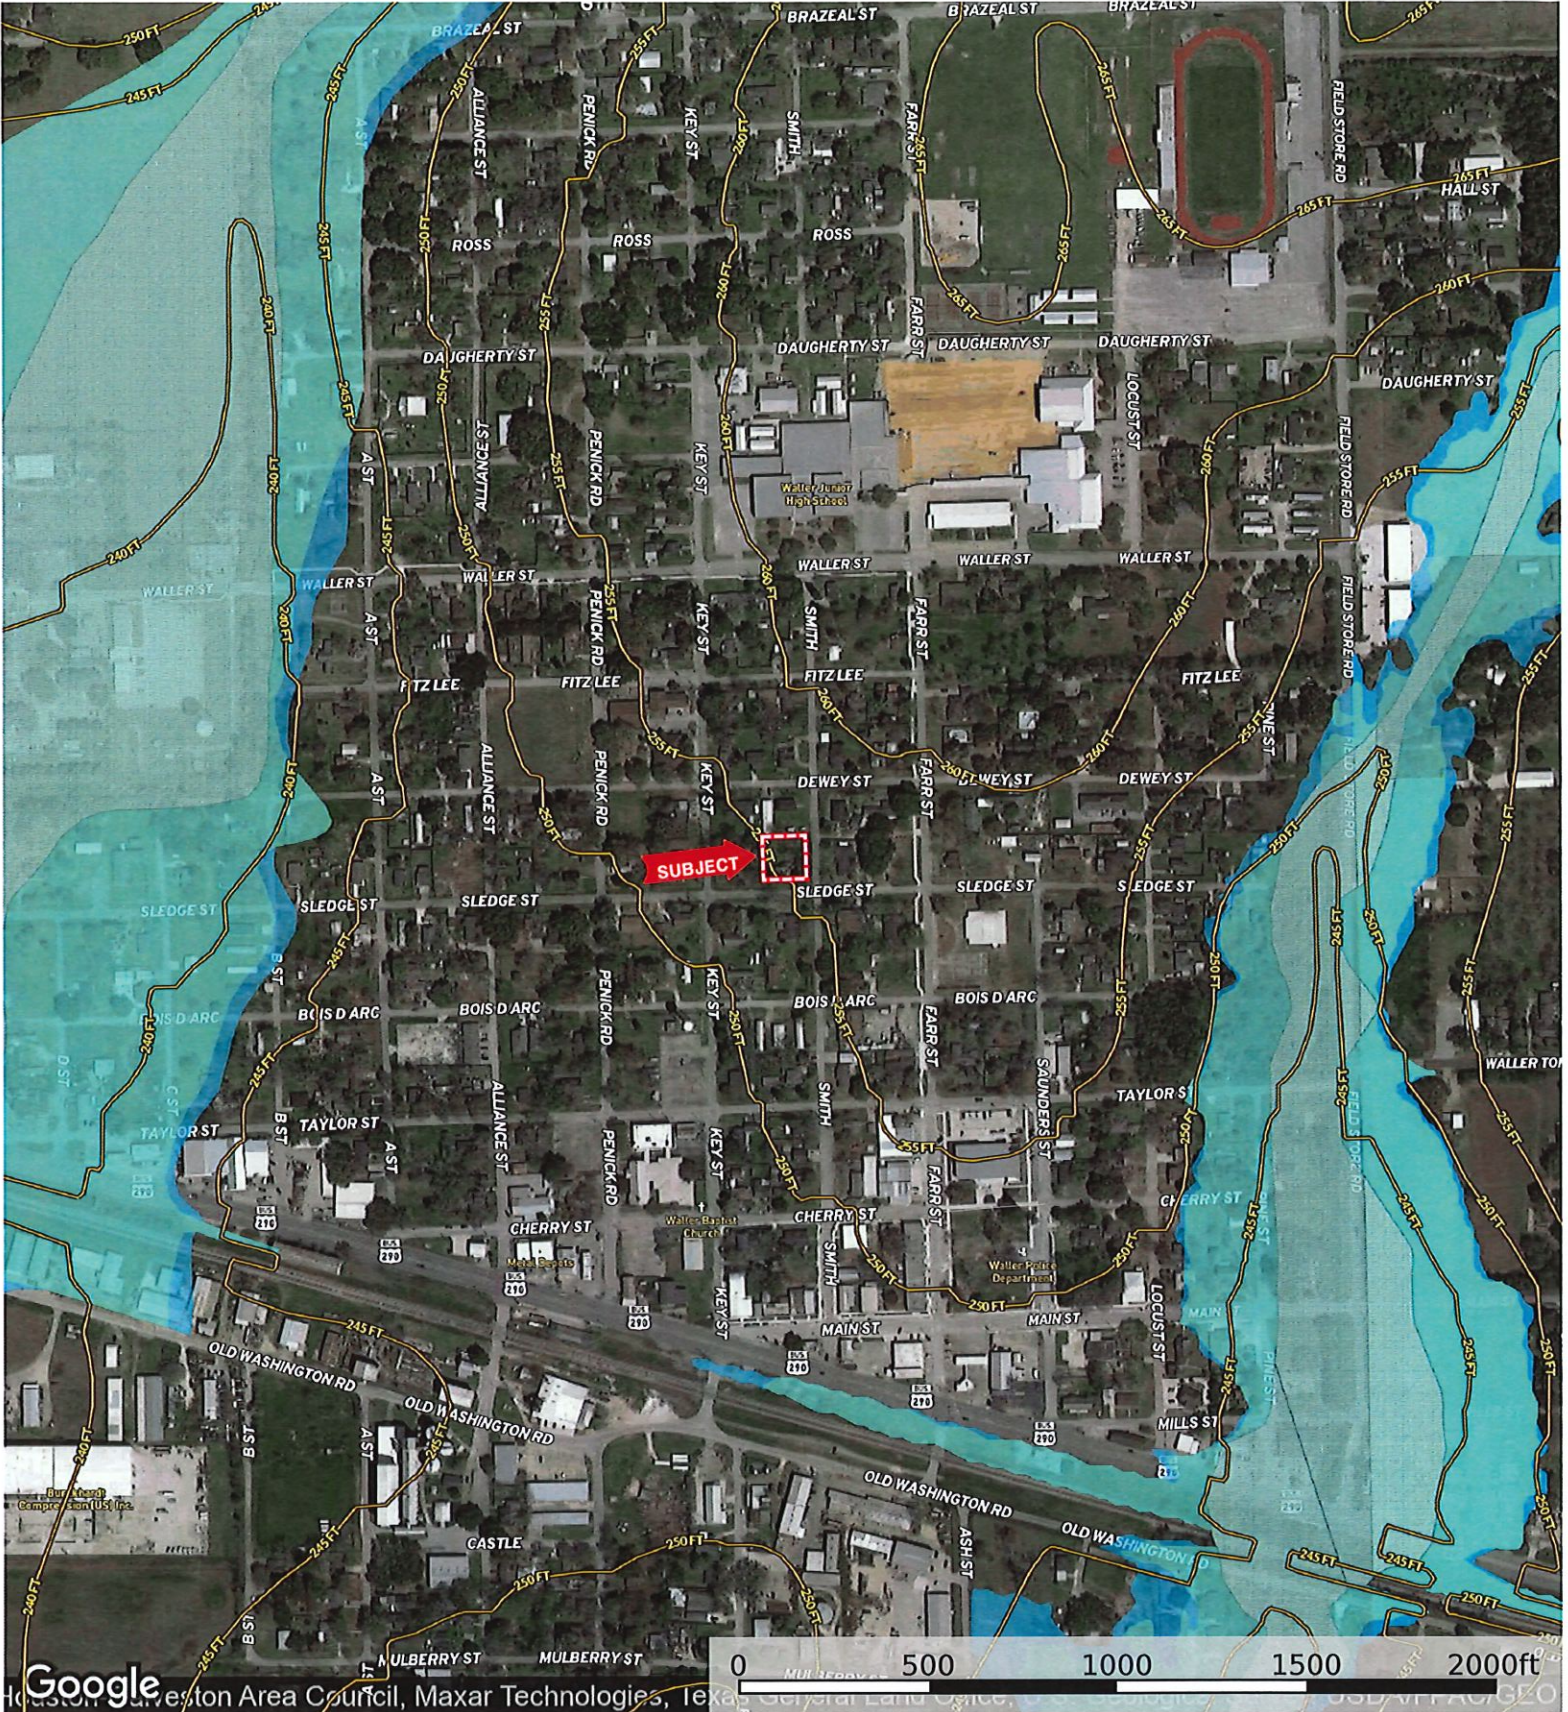

1503 Smith
Waller County, Texas, AC +/-

Boundary

1503 Smith
Waller County, Texas, AC +/-

 Boundary

1503 Smith
Waller County, Texas, AC +/-

- Boundary
- 100 Year Floodplain
- 500 Year Floodplain
- Floodway
- Special
- Unmapped/ Not Included