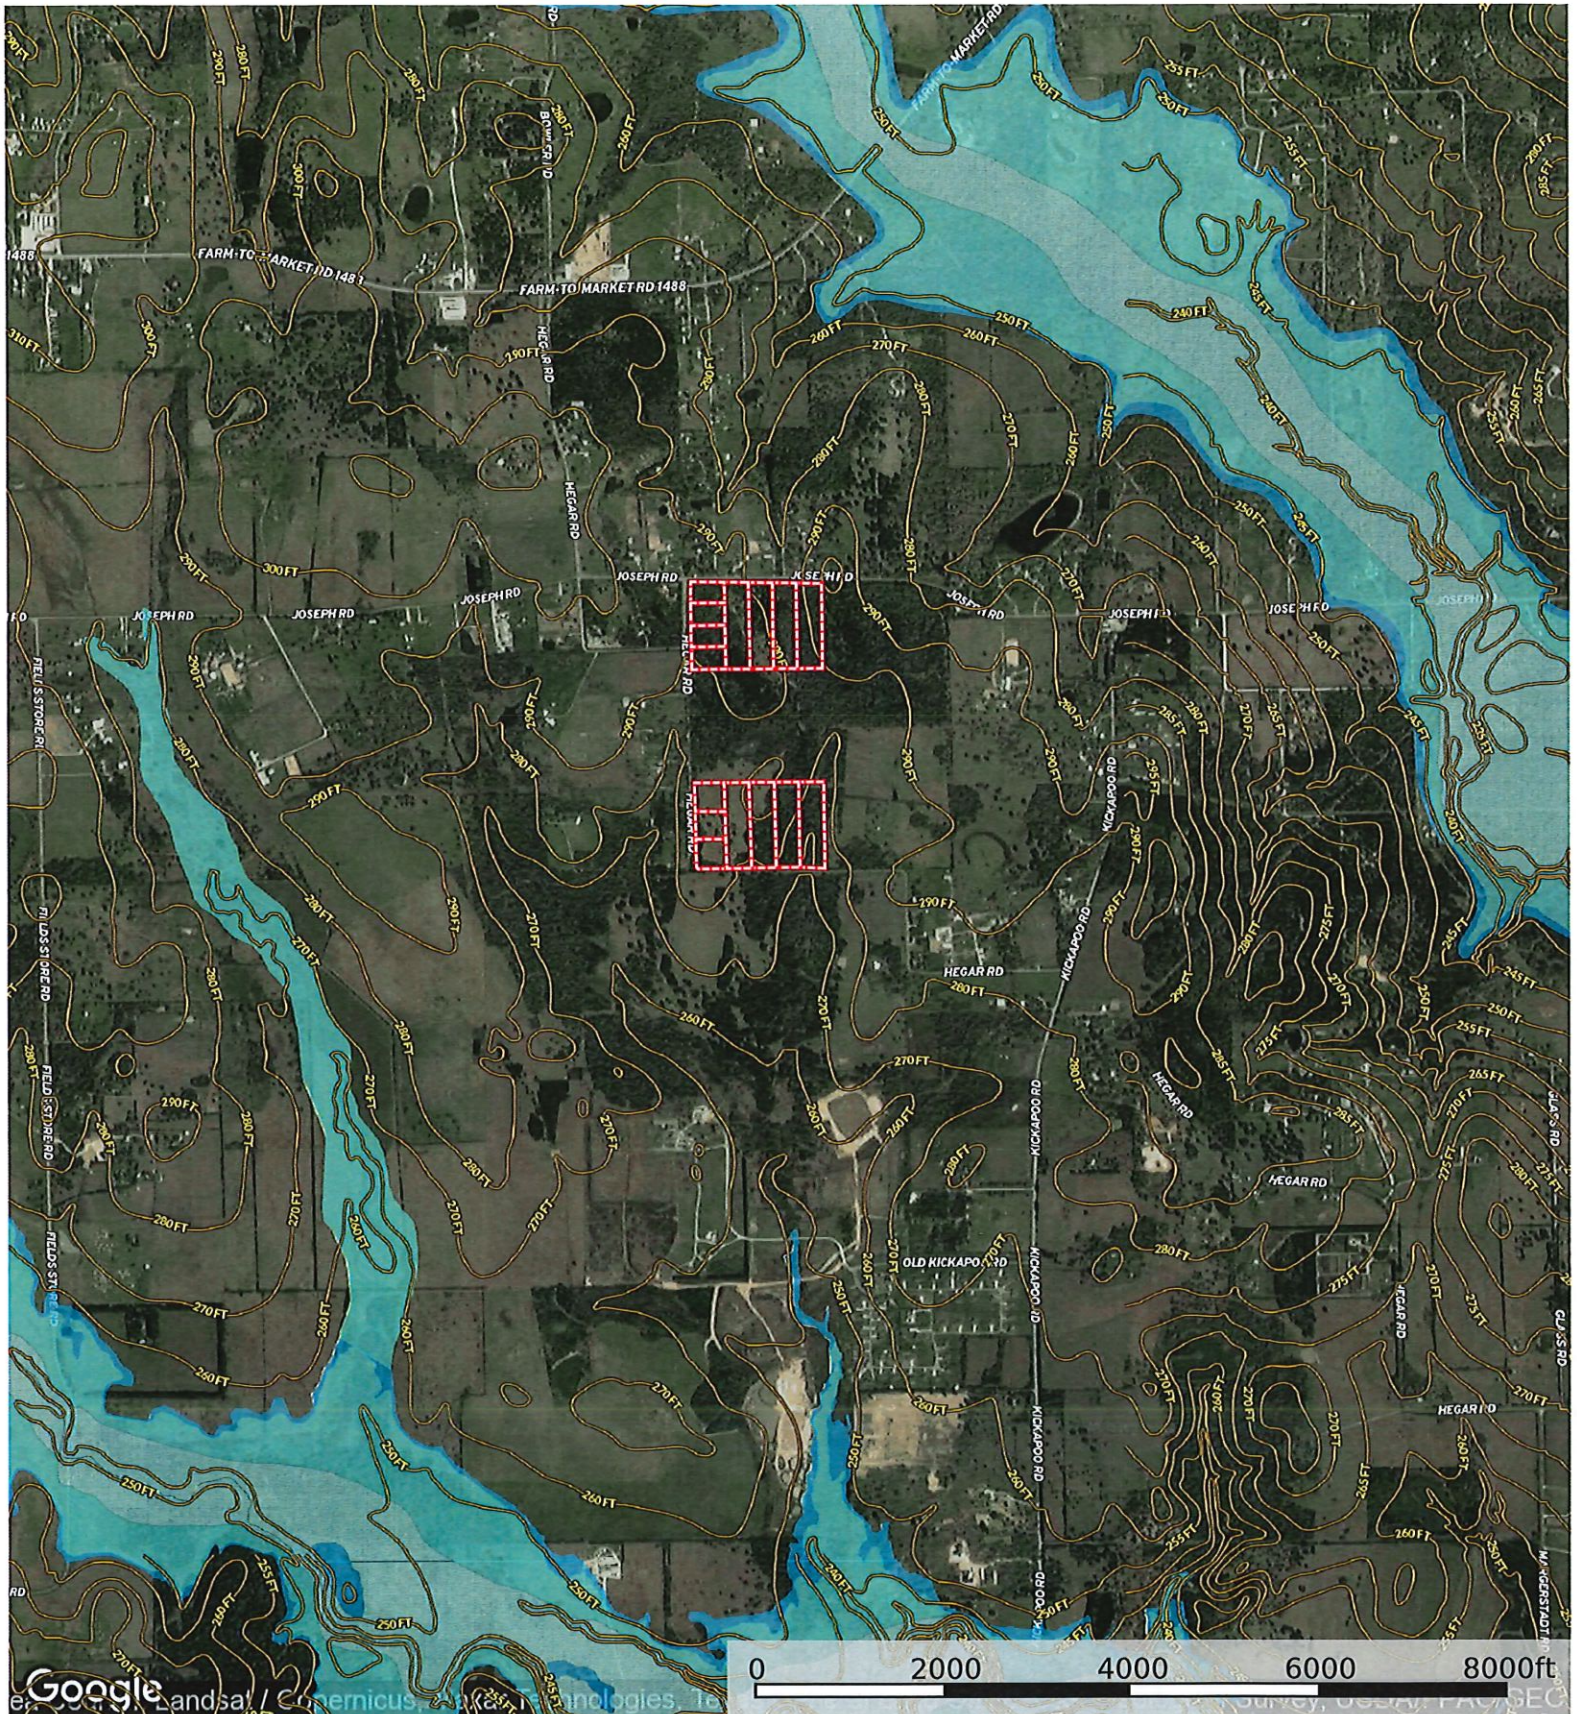

 Boundary

Waller County, Texas, AC +/-

- Boundary
- 100 Year Floodplain
- 500 Year Floodplain
- Floodway
- Special
- Unmapped/ Not Included

Timothy Phelan
P: (936) 372-9181

WallerCountyLand.com

P.O. Box 1274, Waller, Texas 77484