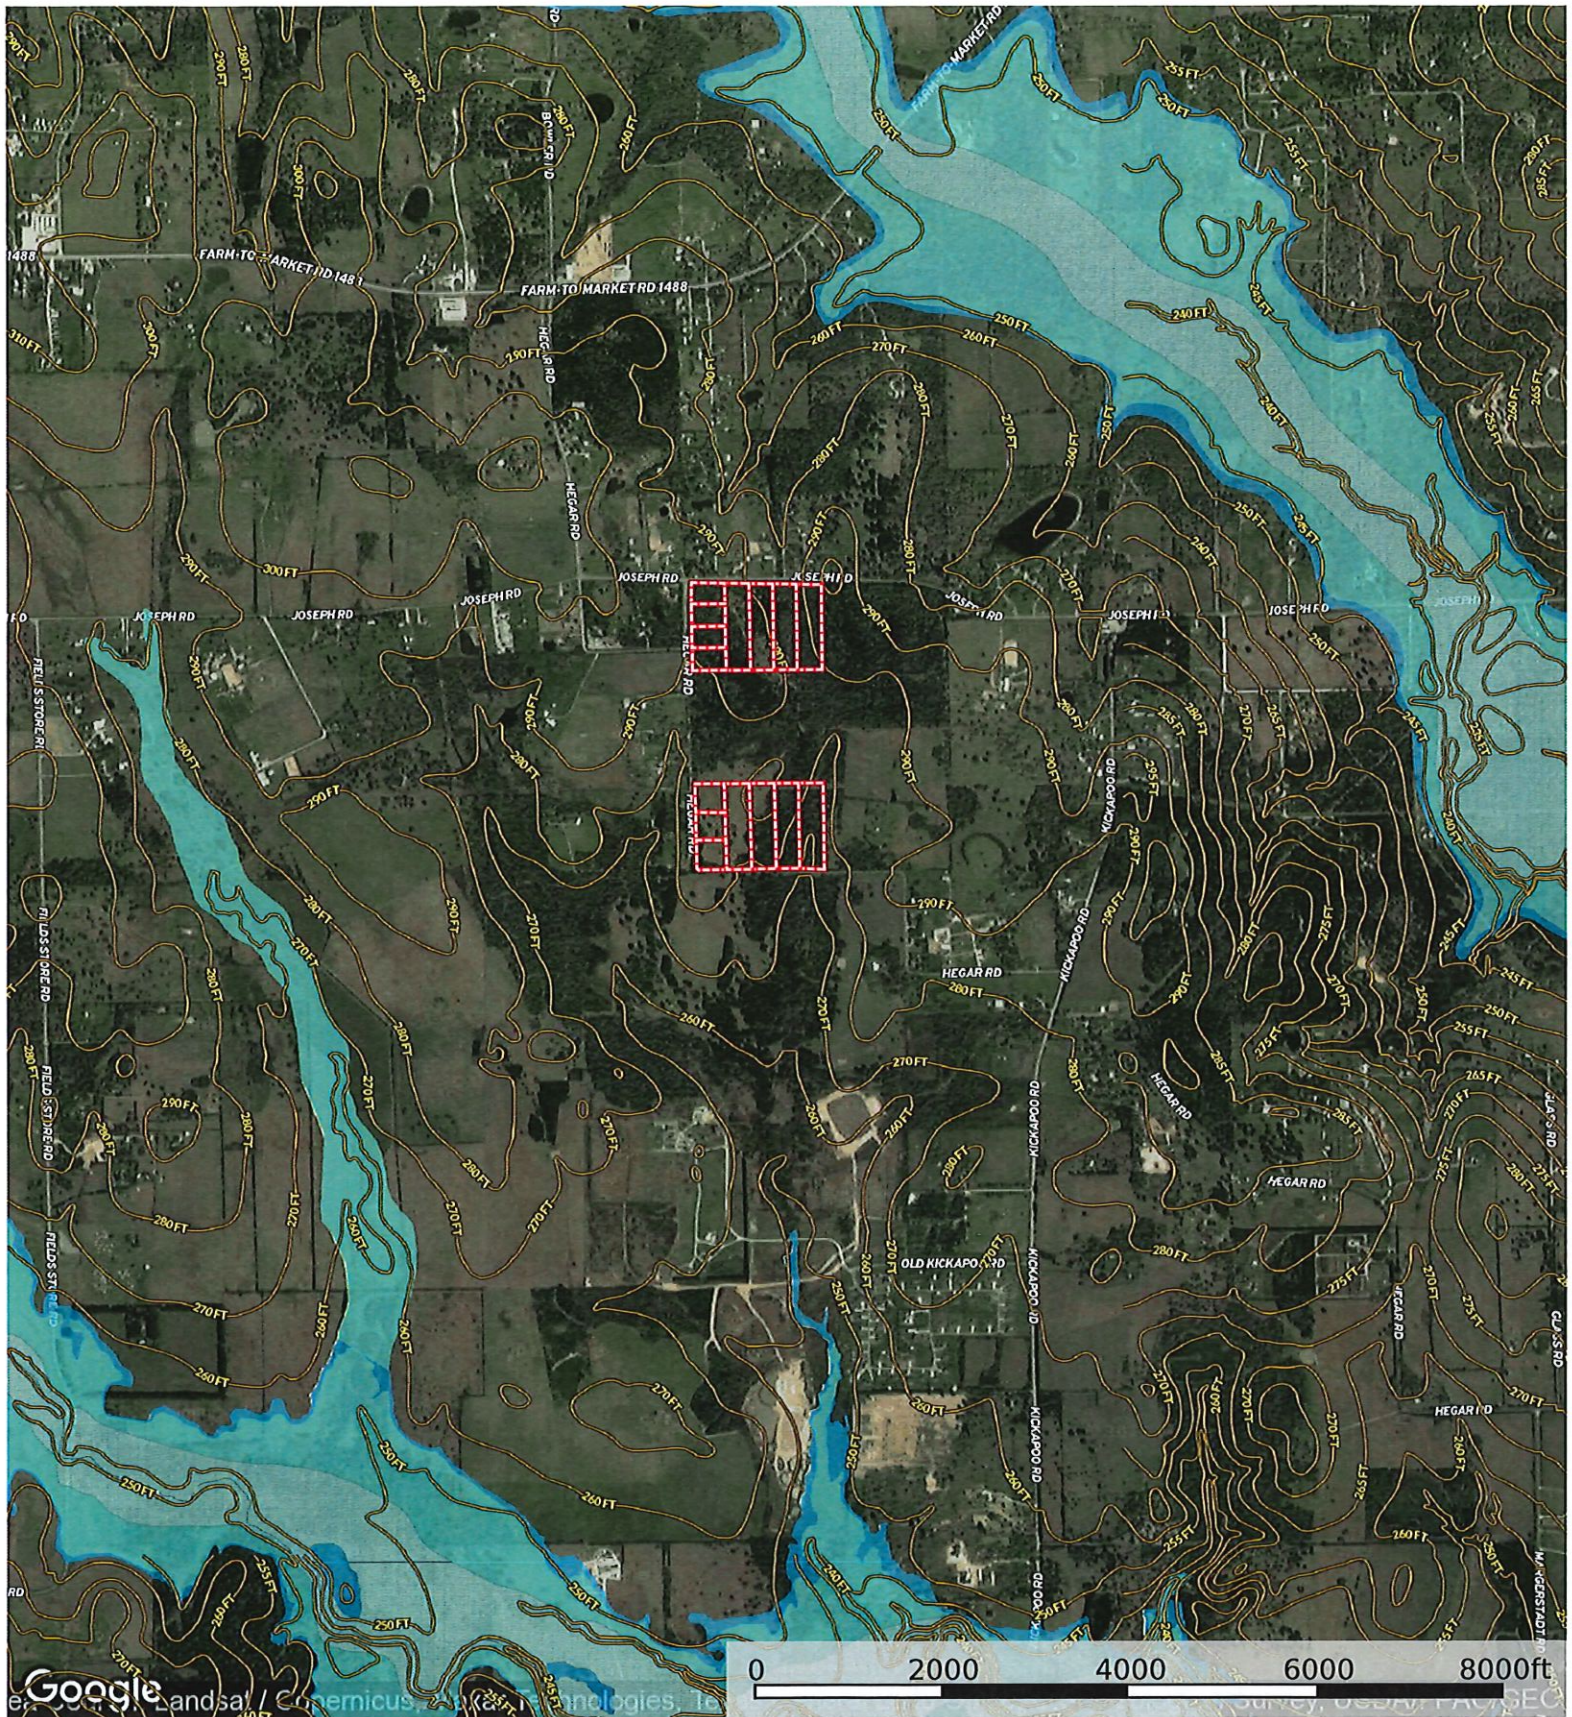

 Boundary

Waller County, Texas, AC +/-

- Boundary
- 100 Year Floodplain
- 500 Year Floodplain
- Floodway
- Special
- Unmapped/ Not Included

Timothy Phelan
P: (936) 372-9181

WallerCountyLand.com

P.O. Box 1274, Waller, Texas 77484