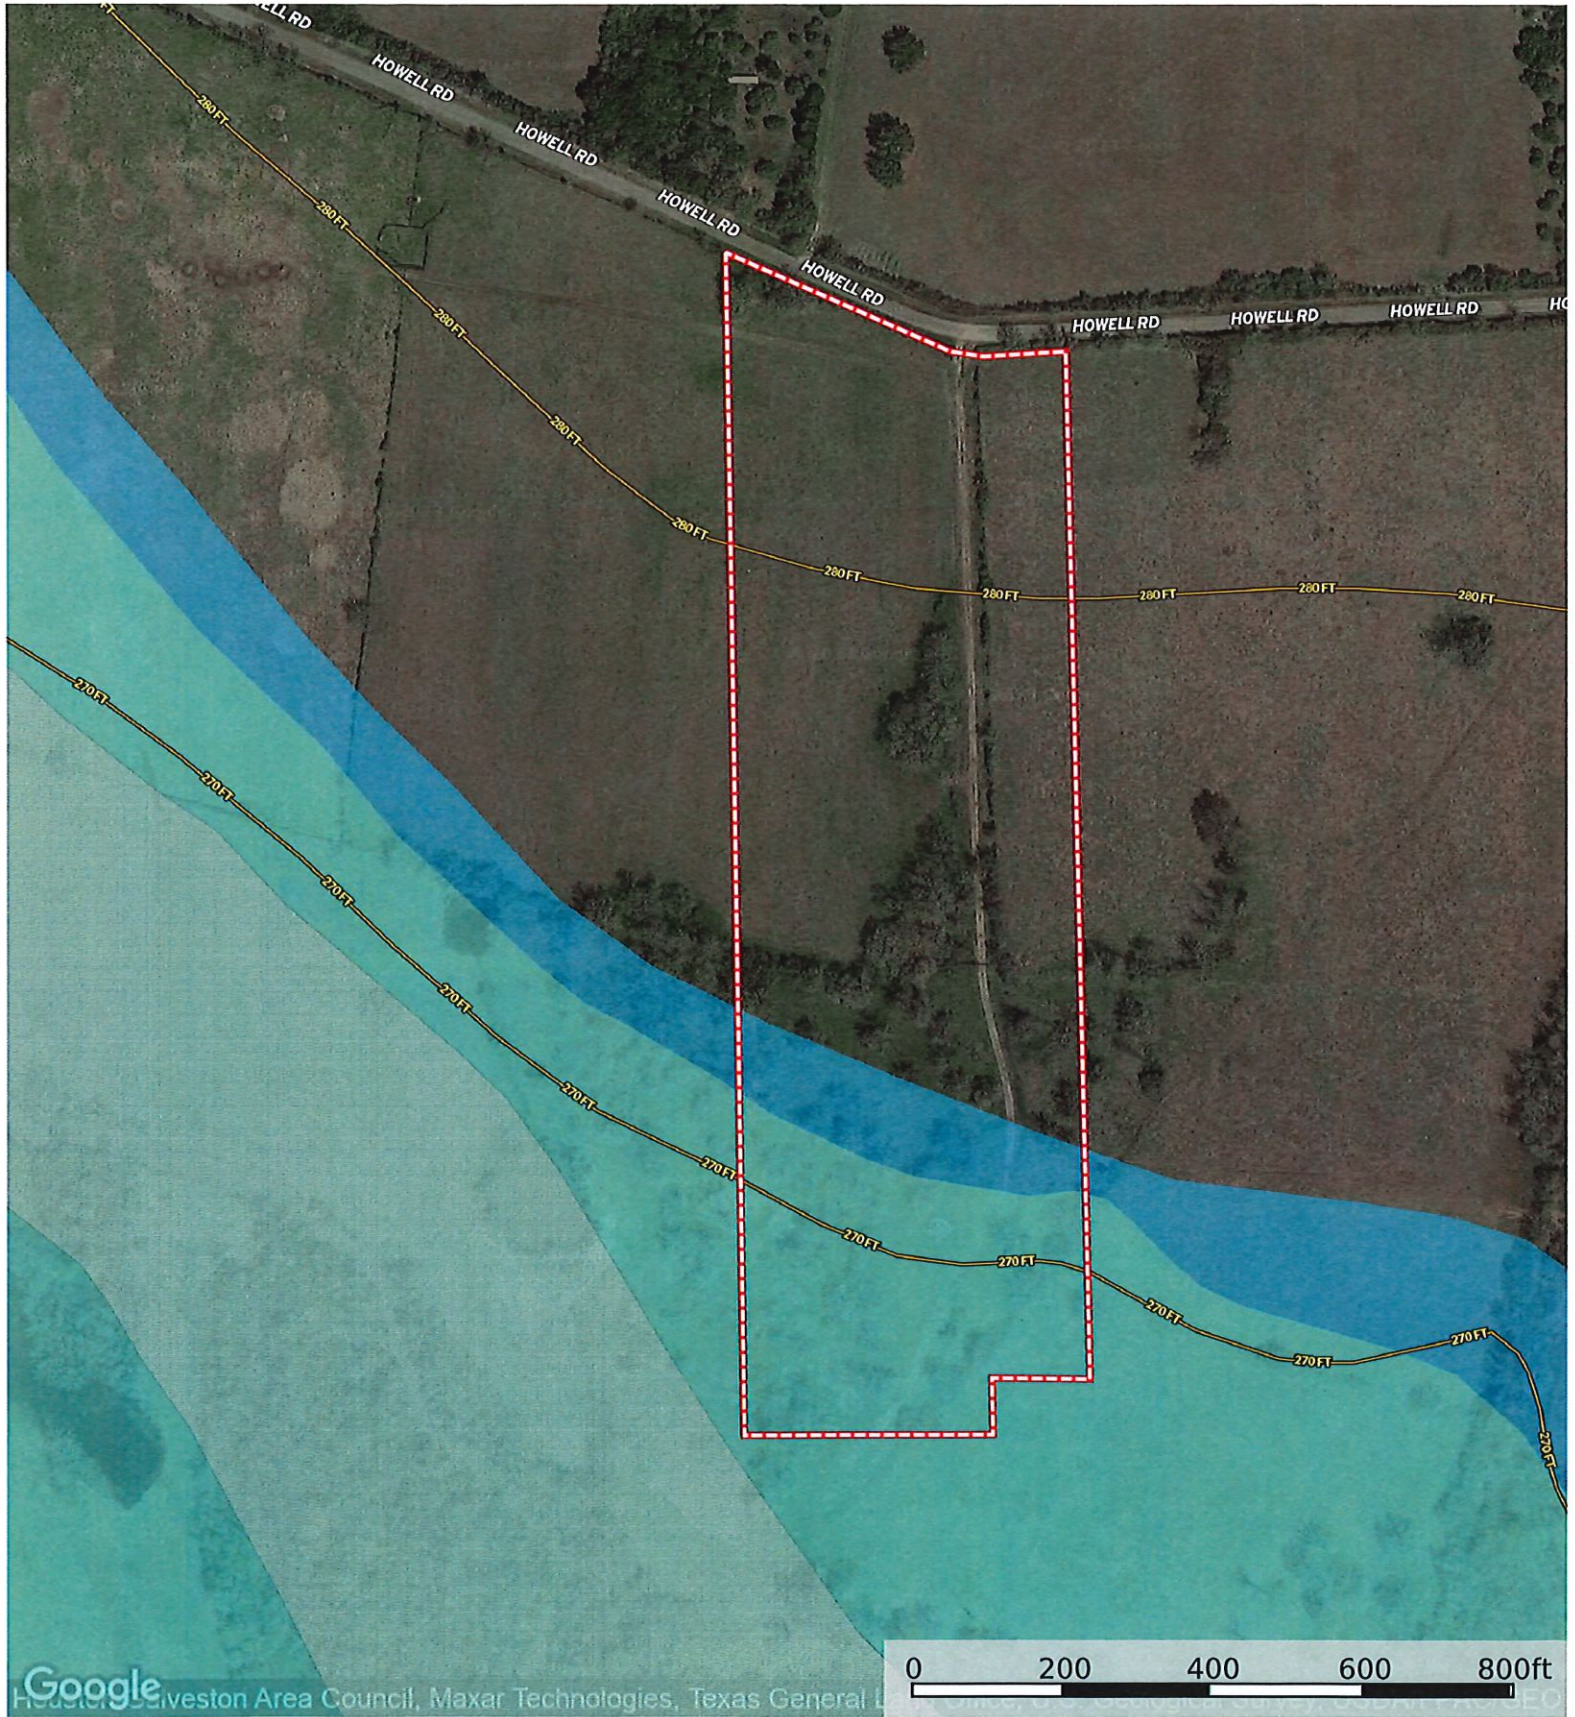

GRIMES

COUNTY

32251 Howell Rd.
Waller County, Texas, AC +/-

Google

Boundary

id. The information contained herein was obtained from sources deemed to be reliable. Land id™ Services makes no warranties or guarantees as to the completeness or accuracy thereof.

Howell Rd.
Waller County, Texas, AC +/-

Google

Houston, Galveston Area Council, Maxar Technologies, Texas General Land Office, U.S. Geological Survey, USDA, FAO, GEO

 Boundary

Howell Rd.
Waller County, Texas, AC +/-

- Boundary
- 100 Year Floodplain
- 500 Year Floodplain
- Floodway
- Special
- Unmapped/ Not Included

Howell Rd.
 Waller County, Texas, AC +/-

Google

Landsat, Copernicus, Maxar Technologies, Texas Center for Applied Geomatics, Texas Center for Applied Geomatics, Texas Center for Applied Geomatics

- Boundary
- 100 Year Floodplain
- 500 Year Floodplain
- Floodway
- Special
- Unmapped/ Not Included