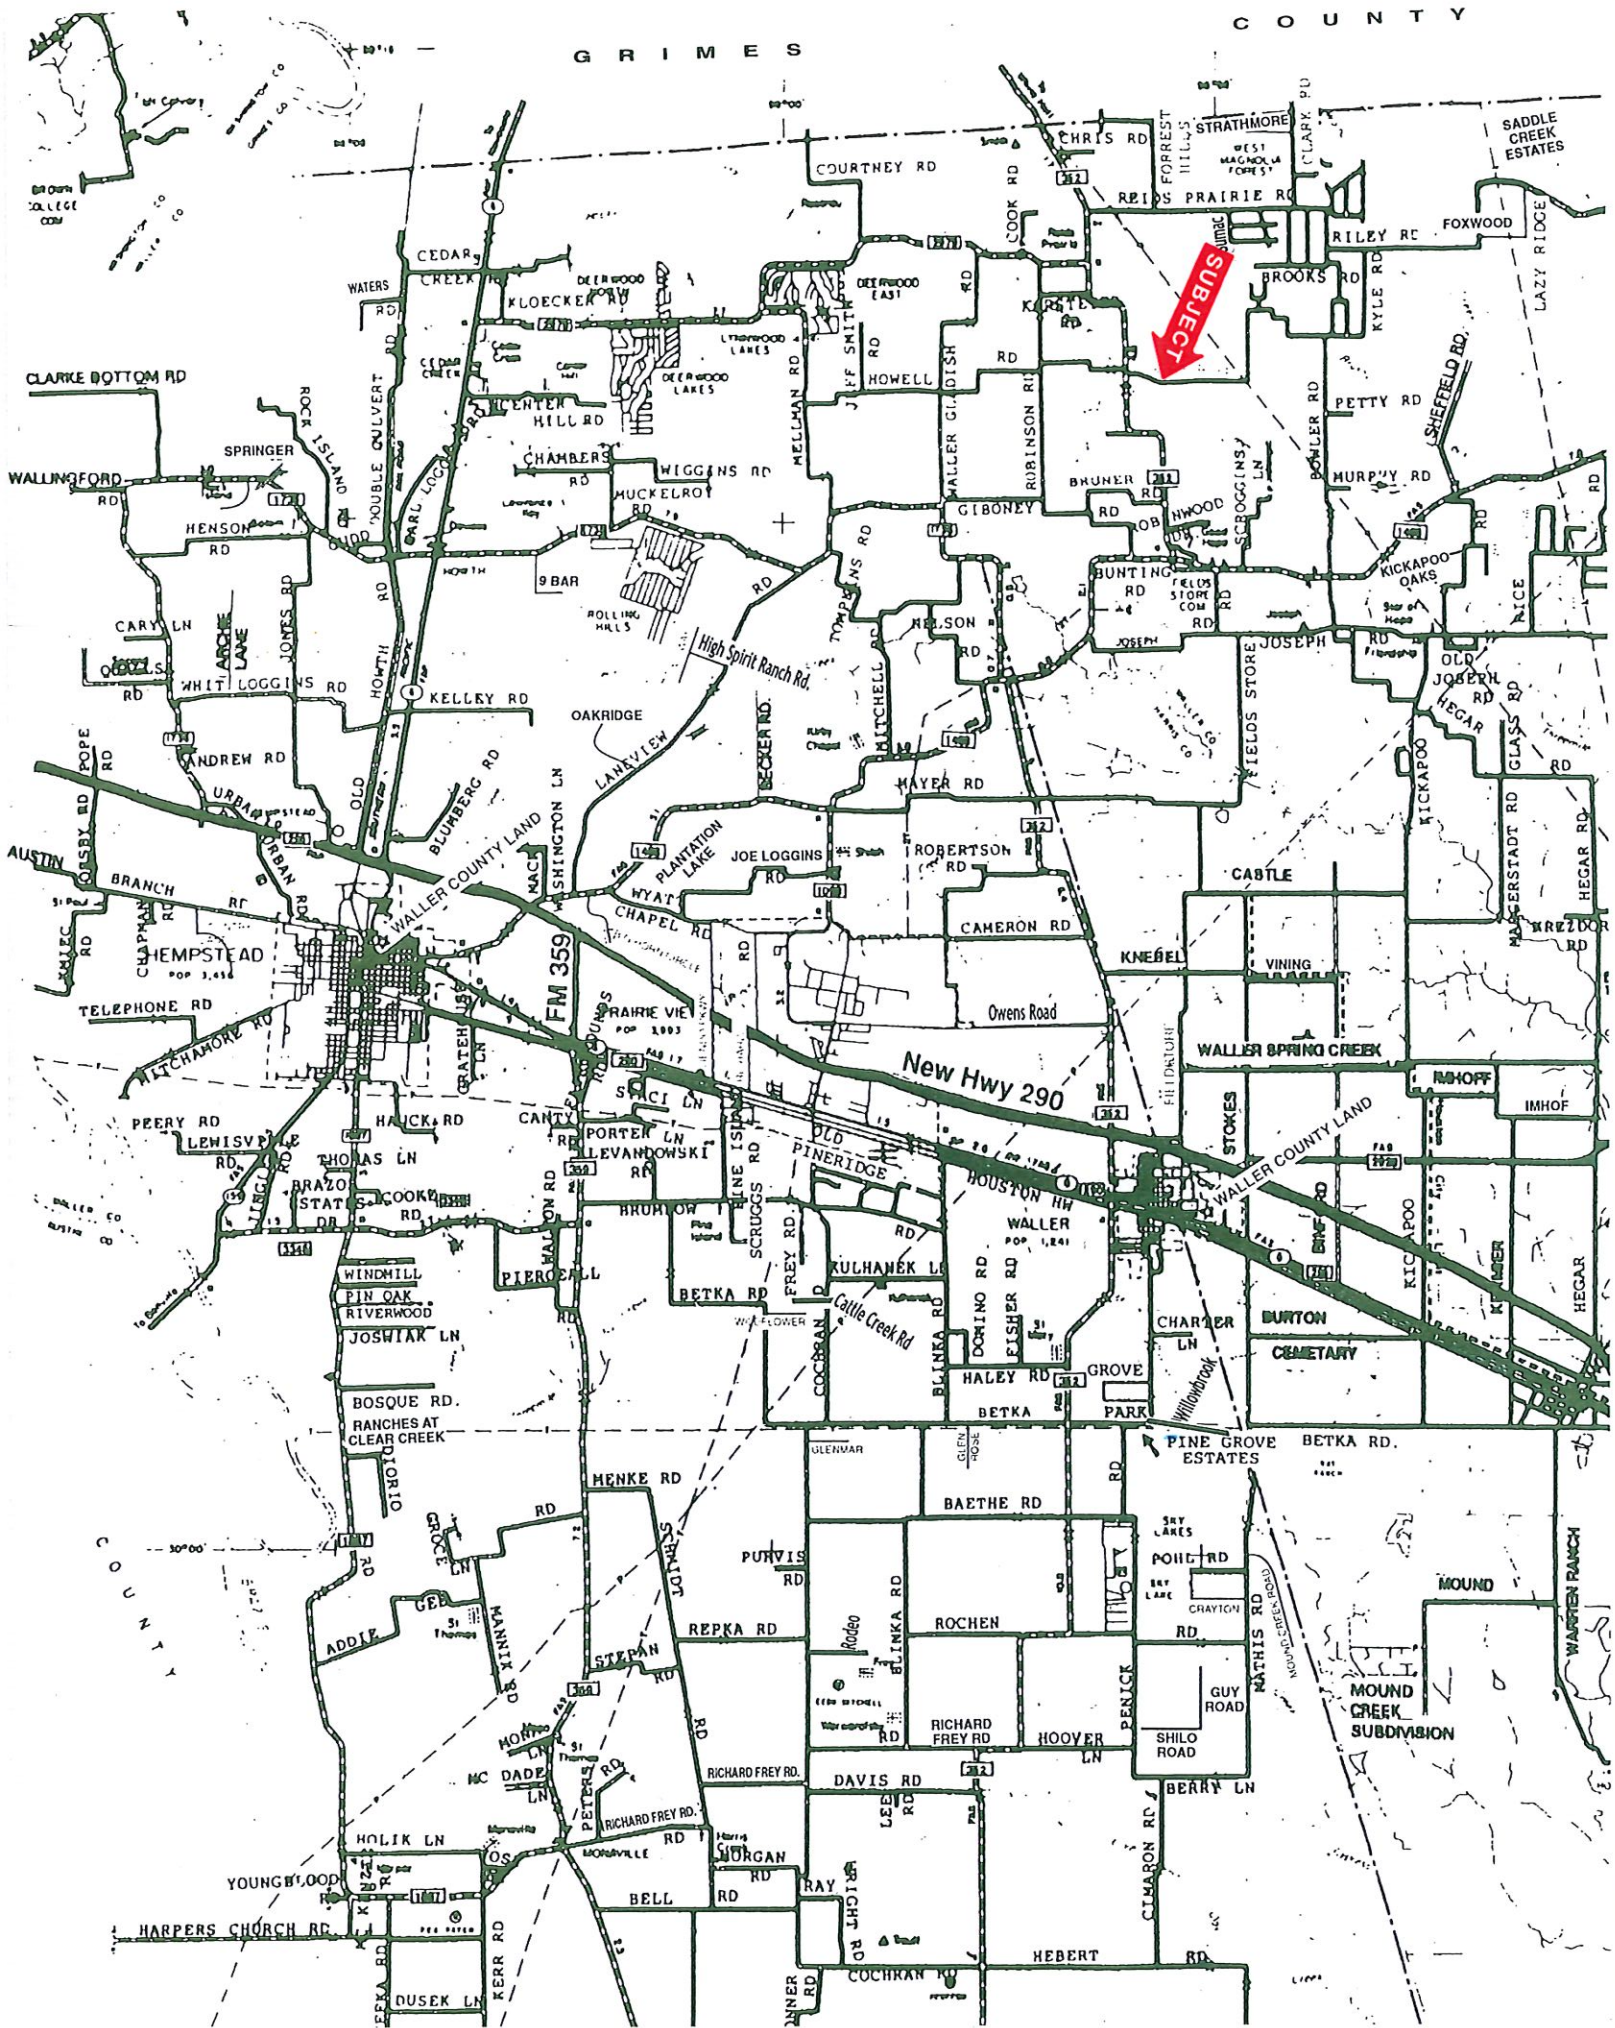

GRIMES

COUNTY

32251 Howell Rd.
Waller County, Texas, AC +/-

Google

Boundary

id. The information contained herein was obtained from sources deemed to be reliable. Land id™ Services makes no warranties or guarantees as to the completeness or accuracy thereof.

Howell Rd.
Waller County, Texas, AC +/-

Google

Houston, Galveston Area Council, Maxar Technologies, Texas General Land Office, U.S. Geological Survey, USDA, FAO, GEO

 Boundary

Howell Rd.
Waller County, Texas, AC +/-

- Boundary
- 100 Year Floodplain
- 500 Year Floodplain
- Floodway
- Special
- Unmapped/ Not Included

Howell Rd.
 Waller County, Texas, AC +/-

Google

Landsat, Copernicus, Maxar Technologies, Texas Center for Applied Geomatics, Texas Center for Applied Geomatics, Texas Center for Applied Geomatics

- Boundary
- 100 Year Floodplain
- 500 Year Floodplain
- Floodway
- Special
- Unmapped/ Not Included