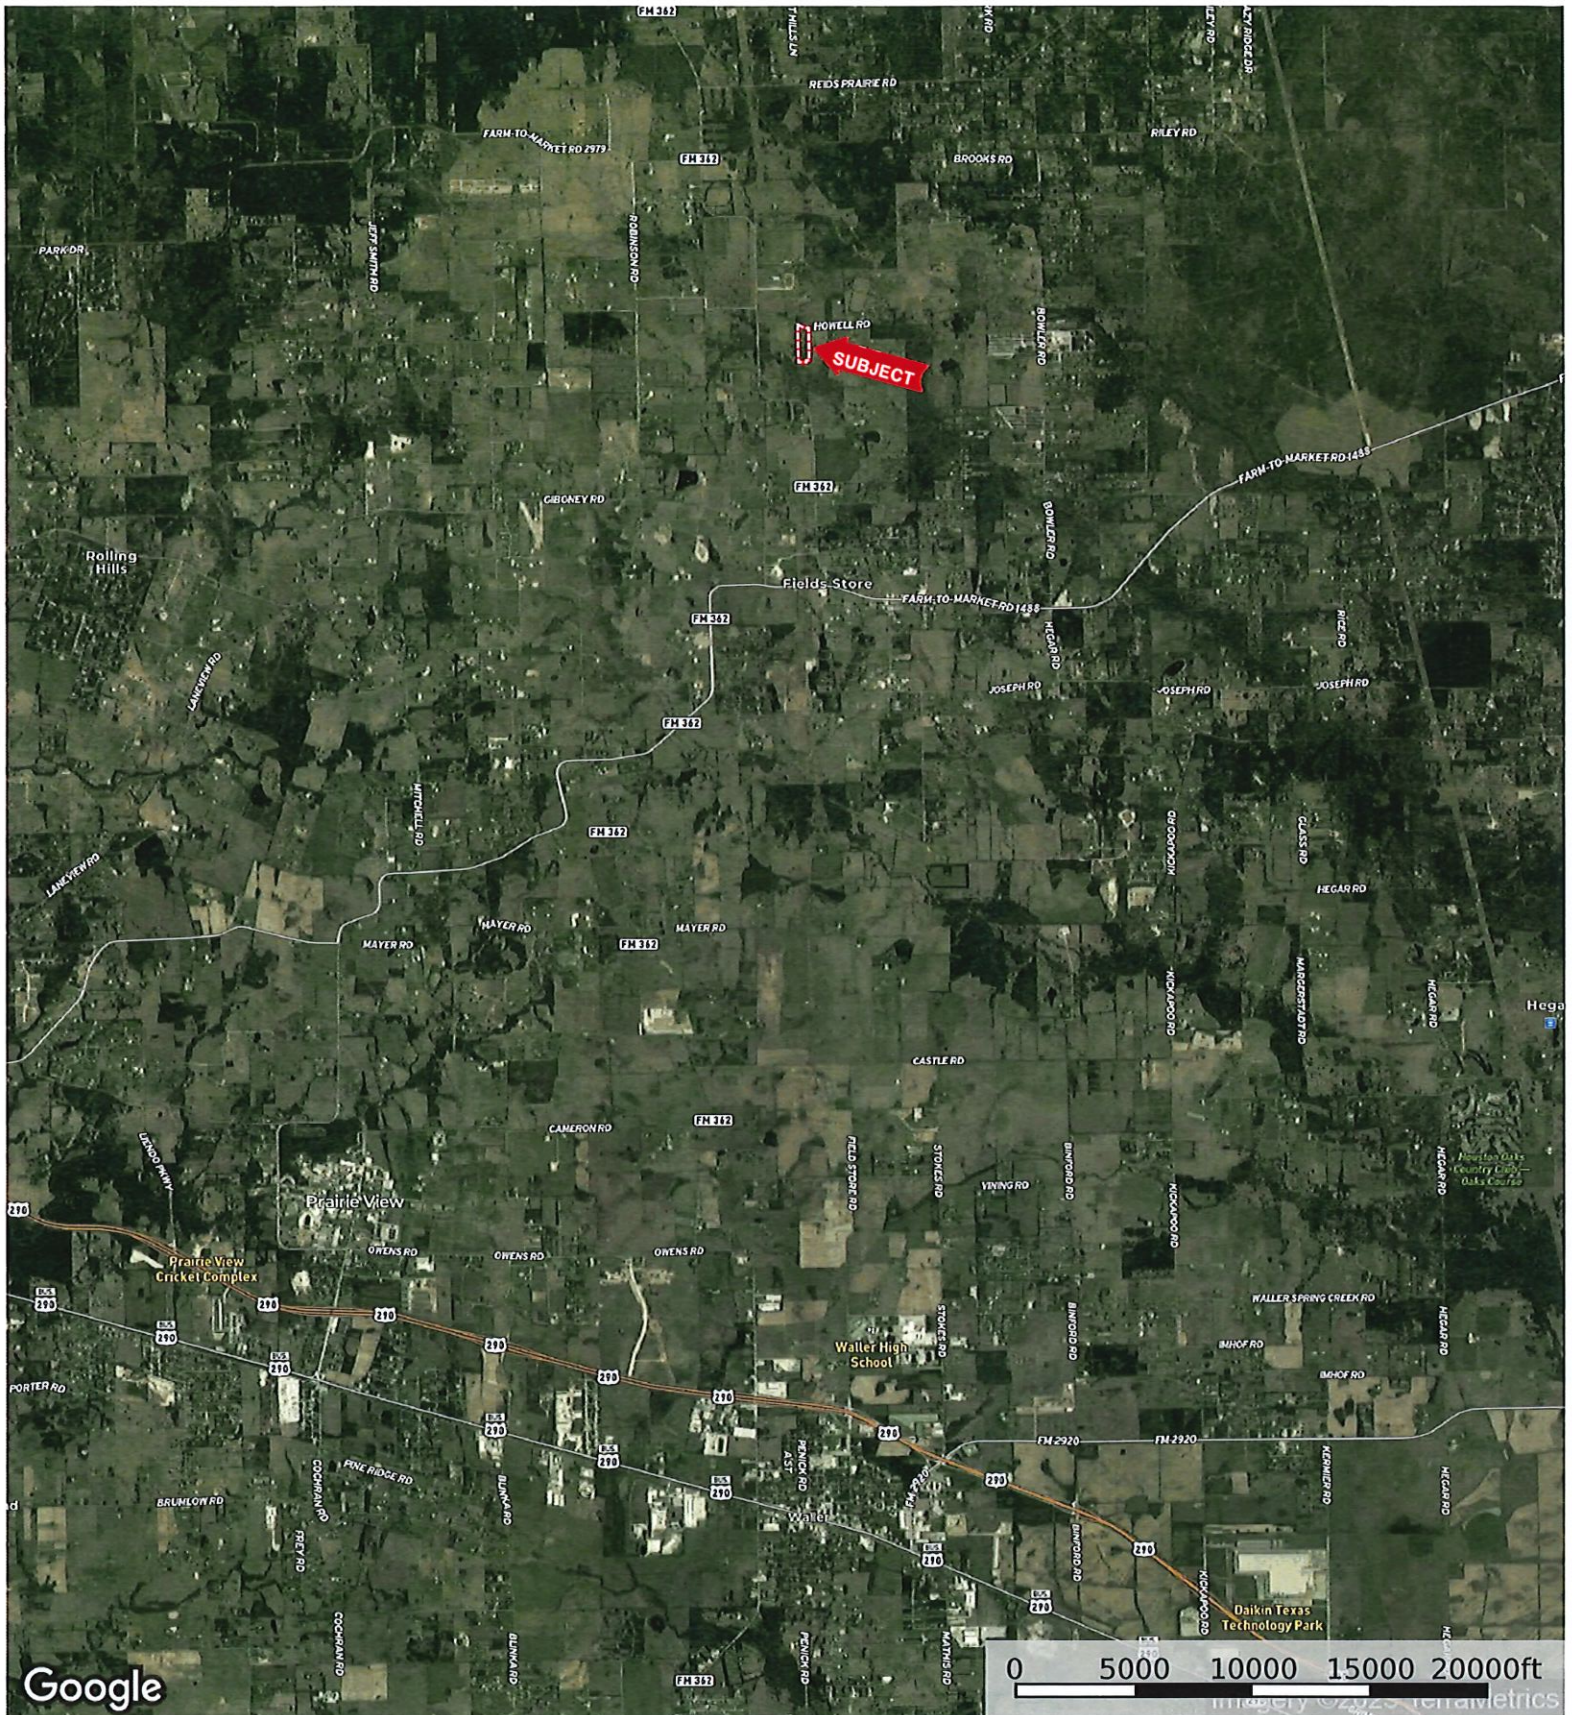

GRIMES

COUNTY

32251 Howell Rd.
Waller County, Texas, AC +/-

Google

Boundary

id. The information contained herein was obtained from sources deemed to be reliable. Land id™ Services makes no warranties or guarantees as to the completeness or accuracy thereof.

Howell Rd.
Waller County, Texas, AC +/-

Google

Houston, Galveston Area Council, Maxar Technologies, Texas General Land Office, U.S. Geological Survey, USDA, FAO, GEO

 Boundary

Howell Rd.
Waller County, Texas, AC +/-

- Boundary
- 100 Year Floodplain
- 500 Year Floodplain
- Floodway
- Special
- Unmapped/ Not Included

Howell Rd.
 Waller County, Texas, AC +/-

Google

Landsat, Copernicus, Maxar Technologies, Texas Center for Applied Geomatics, Texas Center for Applied Geomatics, Texas Center for Applied Geomatics

- Boundary
- 100 Year Floodplain
- 500 Year Floodplain
- Floodway
- Special
- Unmapped/ Not Included