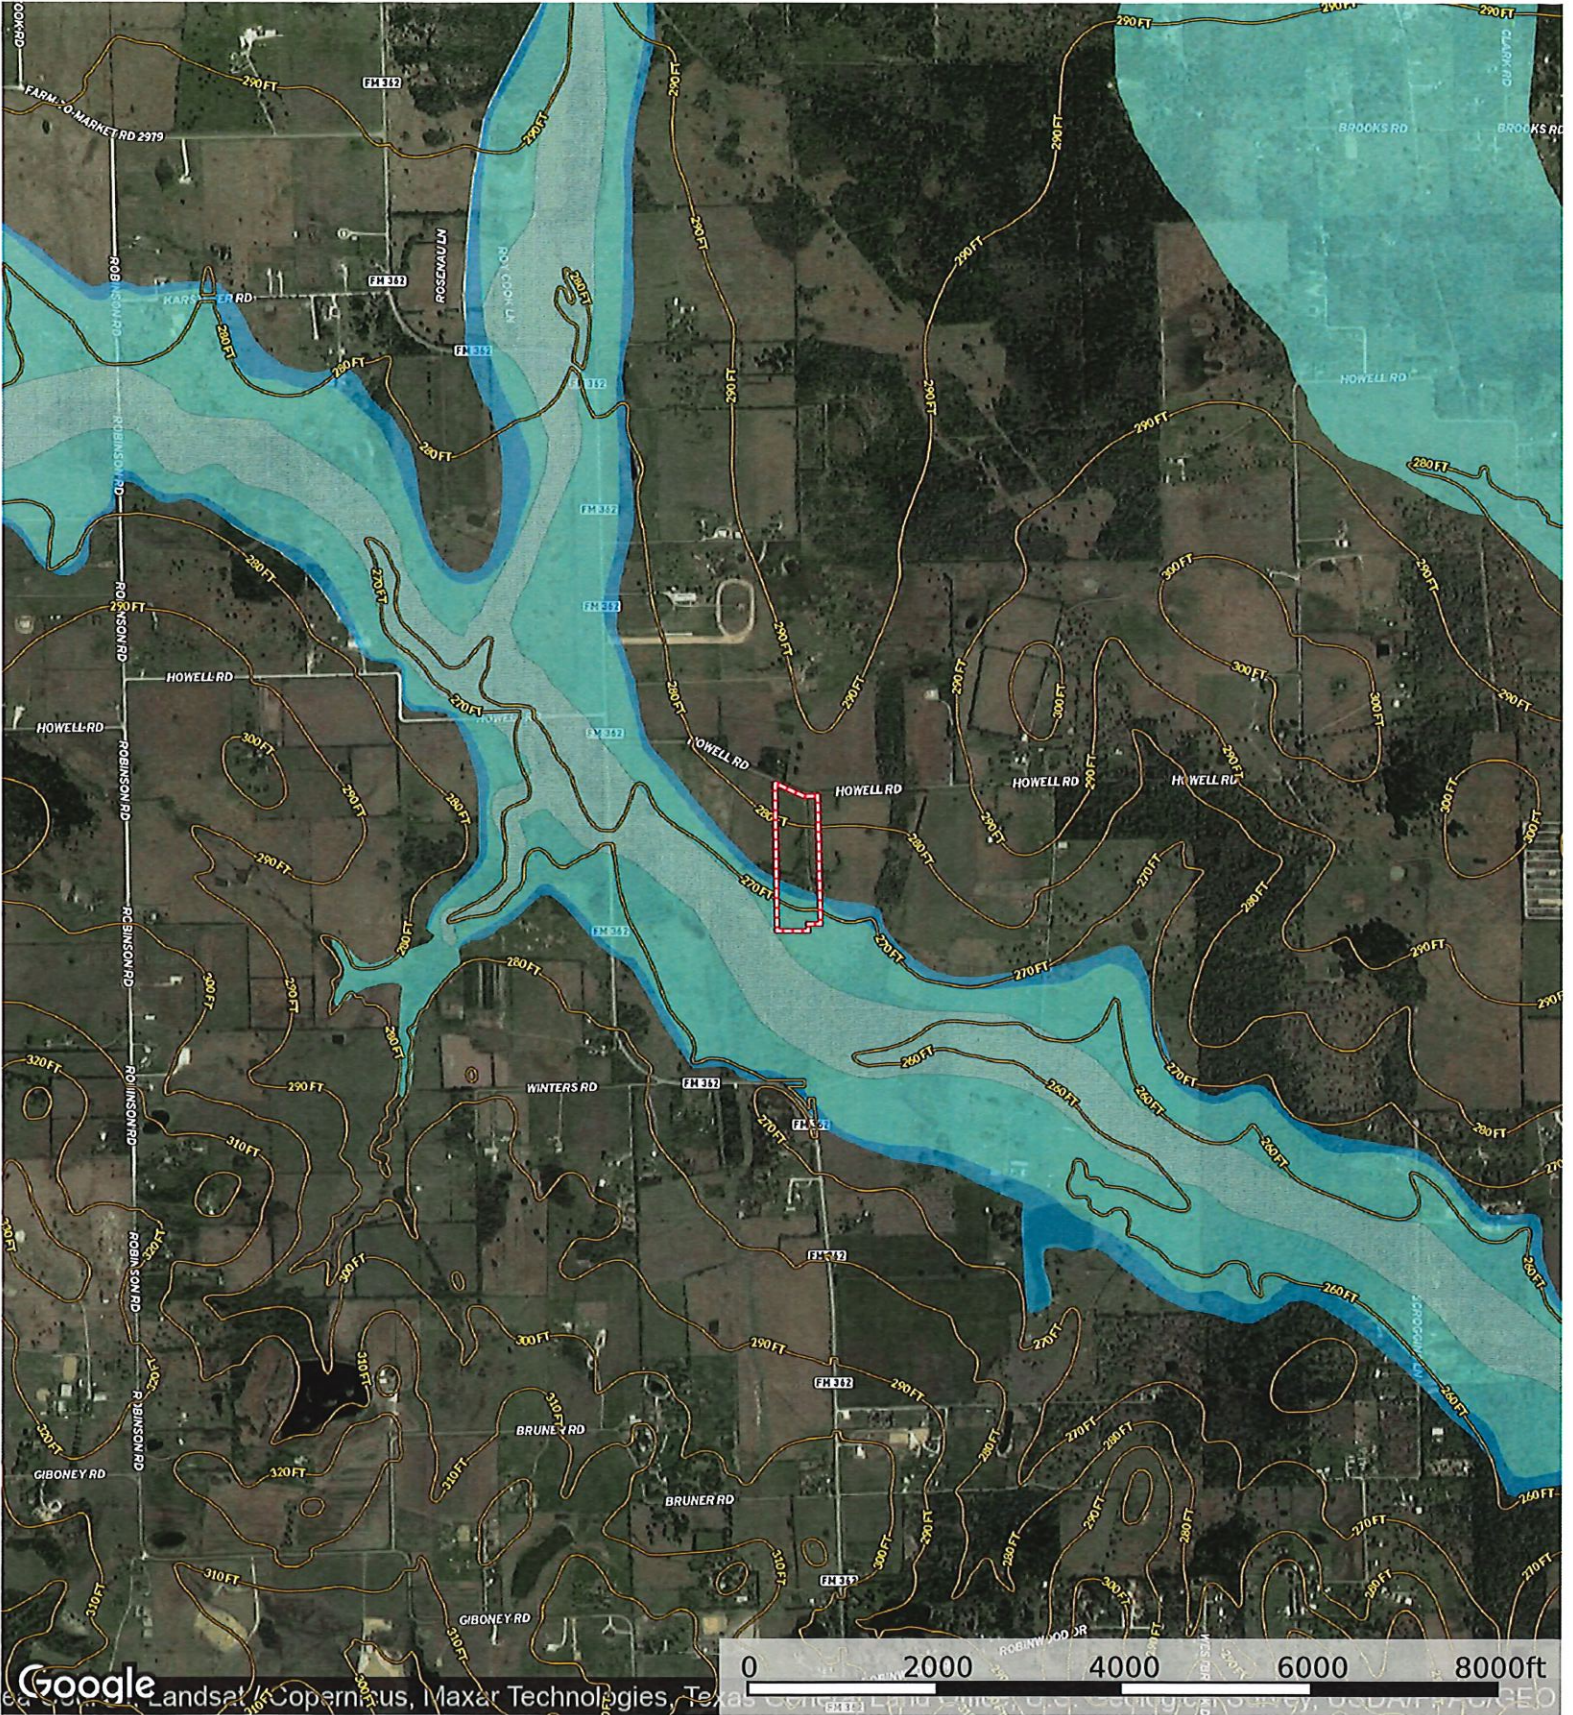

GRIMES

COUNTY

32251 Howell Rd.
Waller County, Texas, AC +/-

Google

Boundary

id. The information contained herein was obtained from sources deemed to be reliable. Land id™ Services makes no warranties or guarantees as to the completeness or accuracy thereof.

Howell Rd.
Waller County, Texas, AC +/-

Google

Houston, Galveston Area Council, Maxar Technologies, Texas General Land Office, U.S. Geological Survey, USDA, FAO, GEO

 Boundary

Howell Rd.
Waller County, Texas, AC +/-

- Boundary
- 100 Year Floodplain
- 500 Year Floodplain
- Floodway
- Special
- Unmapped/ Not Included

Howell Rd.
 Waller County, Texas, AC +/-

Google

Landsat, Copernicus, Maxar Technologies, Texas Center for Applied Geomatics, Texas Center for Applied Geomatics, Texas Center for Applied Geomatics

- Boundary
- 100 Year Floodplain
- 500 Year Floodplain
- Floodway
- Special
- Unmapped/ Not Included