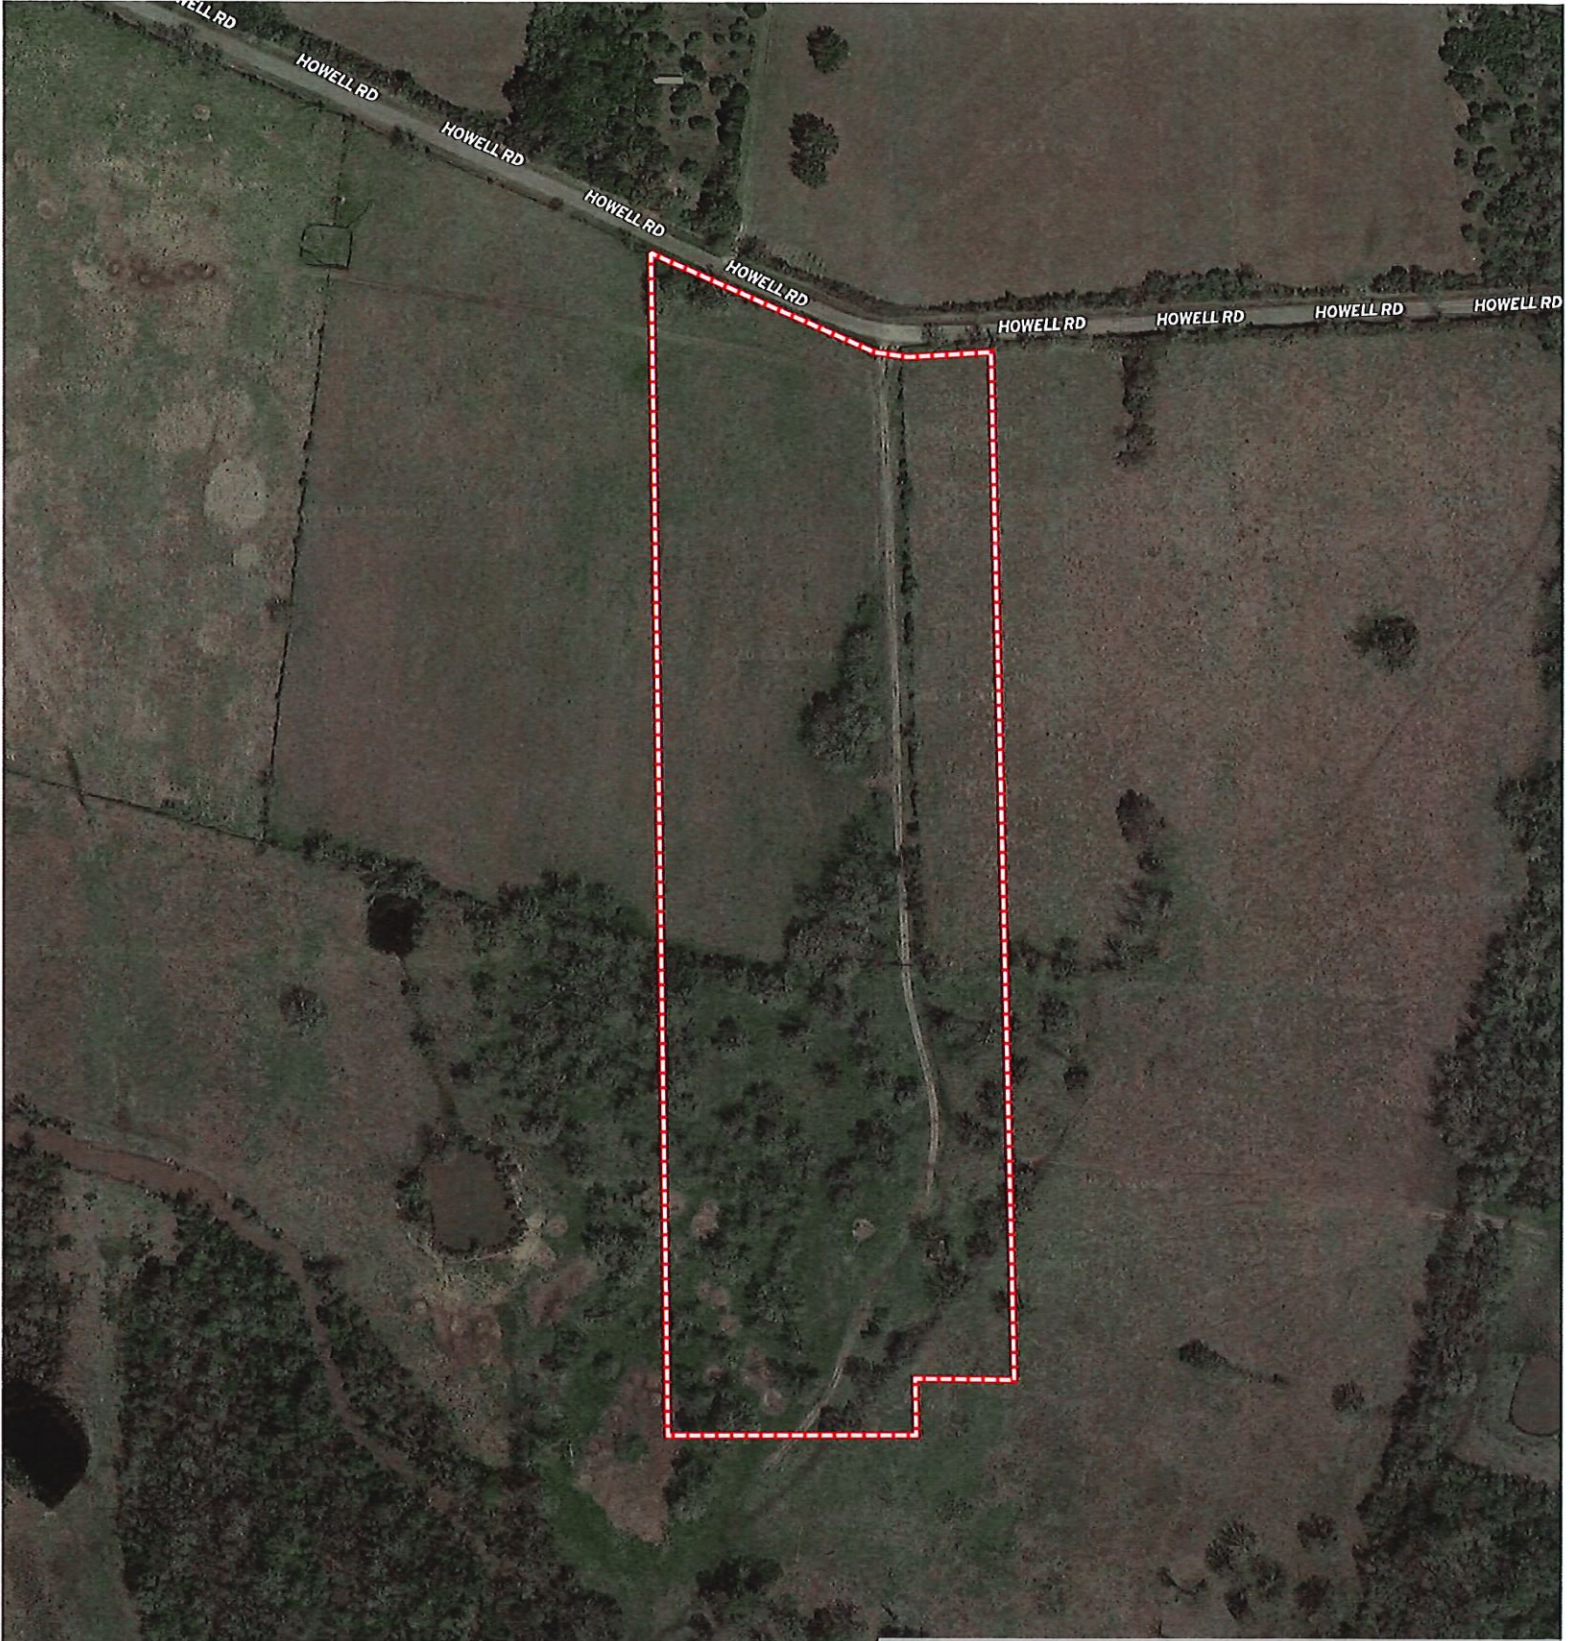

GRIMES

COUNTY

32251 Howell Rd.
Waller County, Texas, AC +/-

Google

Boundary

id. The information contained herein was obtained from sources deemed to be reliable. Land id™ Services makes no warranties or guarantees as to the completeness or accuracy thereof.

Howell Rd.
Waller County, Texas, AC +/-

Google

Houston, Galveston Area Council, Maxar Technologies, Texas General Land Office, U.S. Geological Survey, USDA, FAO, GEO

 Boundary

Howell Rd.
Waller County, Texas, AC +/-

- Boundary
- 100 Year Floodplain
- 500 Year Floodplain
- Floodway
- Special
- Unmapped/ Not Included

Howell Rd.
 Waller County, Texas, AC +/-

Google

Landsat, Copernicus, Maxar Technologies, Texas Center for Applied Geomatics, Texas Center for Applied Geomatics, Texas Center for Applied Geomatics

- Boundary
- 100 Year Floodplain
- 500 Year Floodplain
- Floodway
- Special
- Unmapped/ Not Included