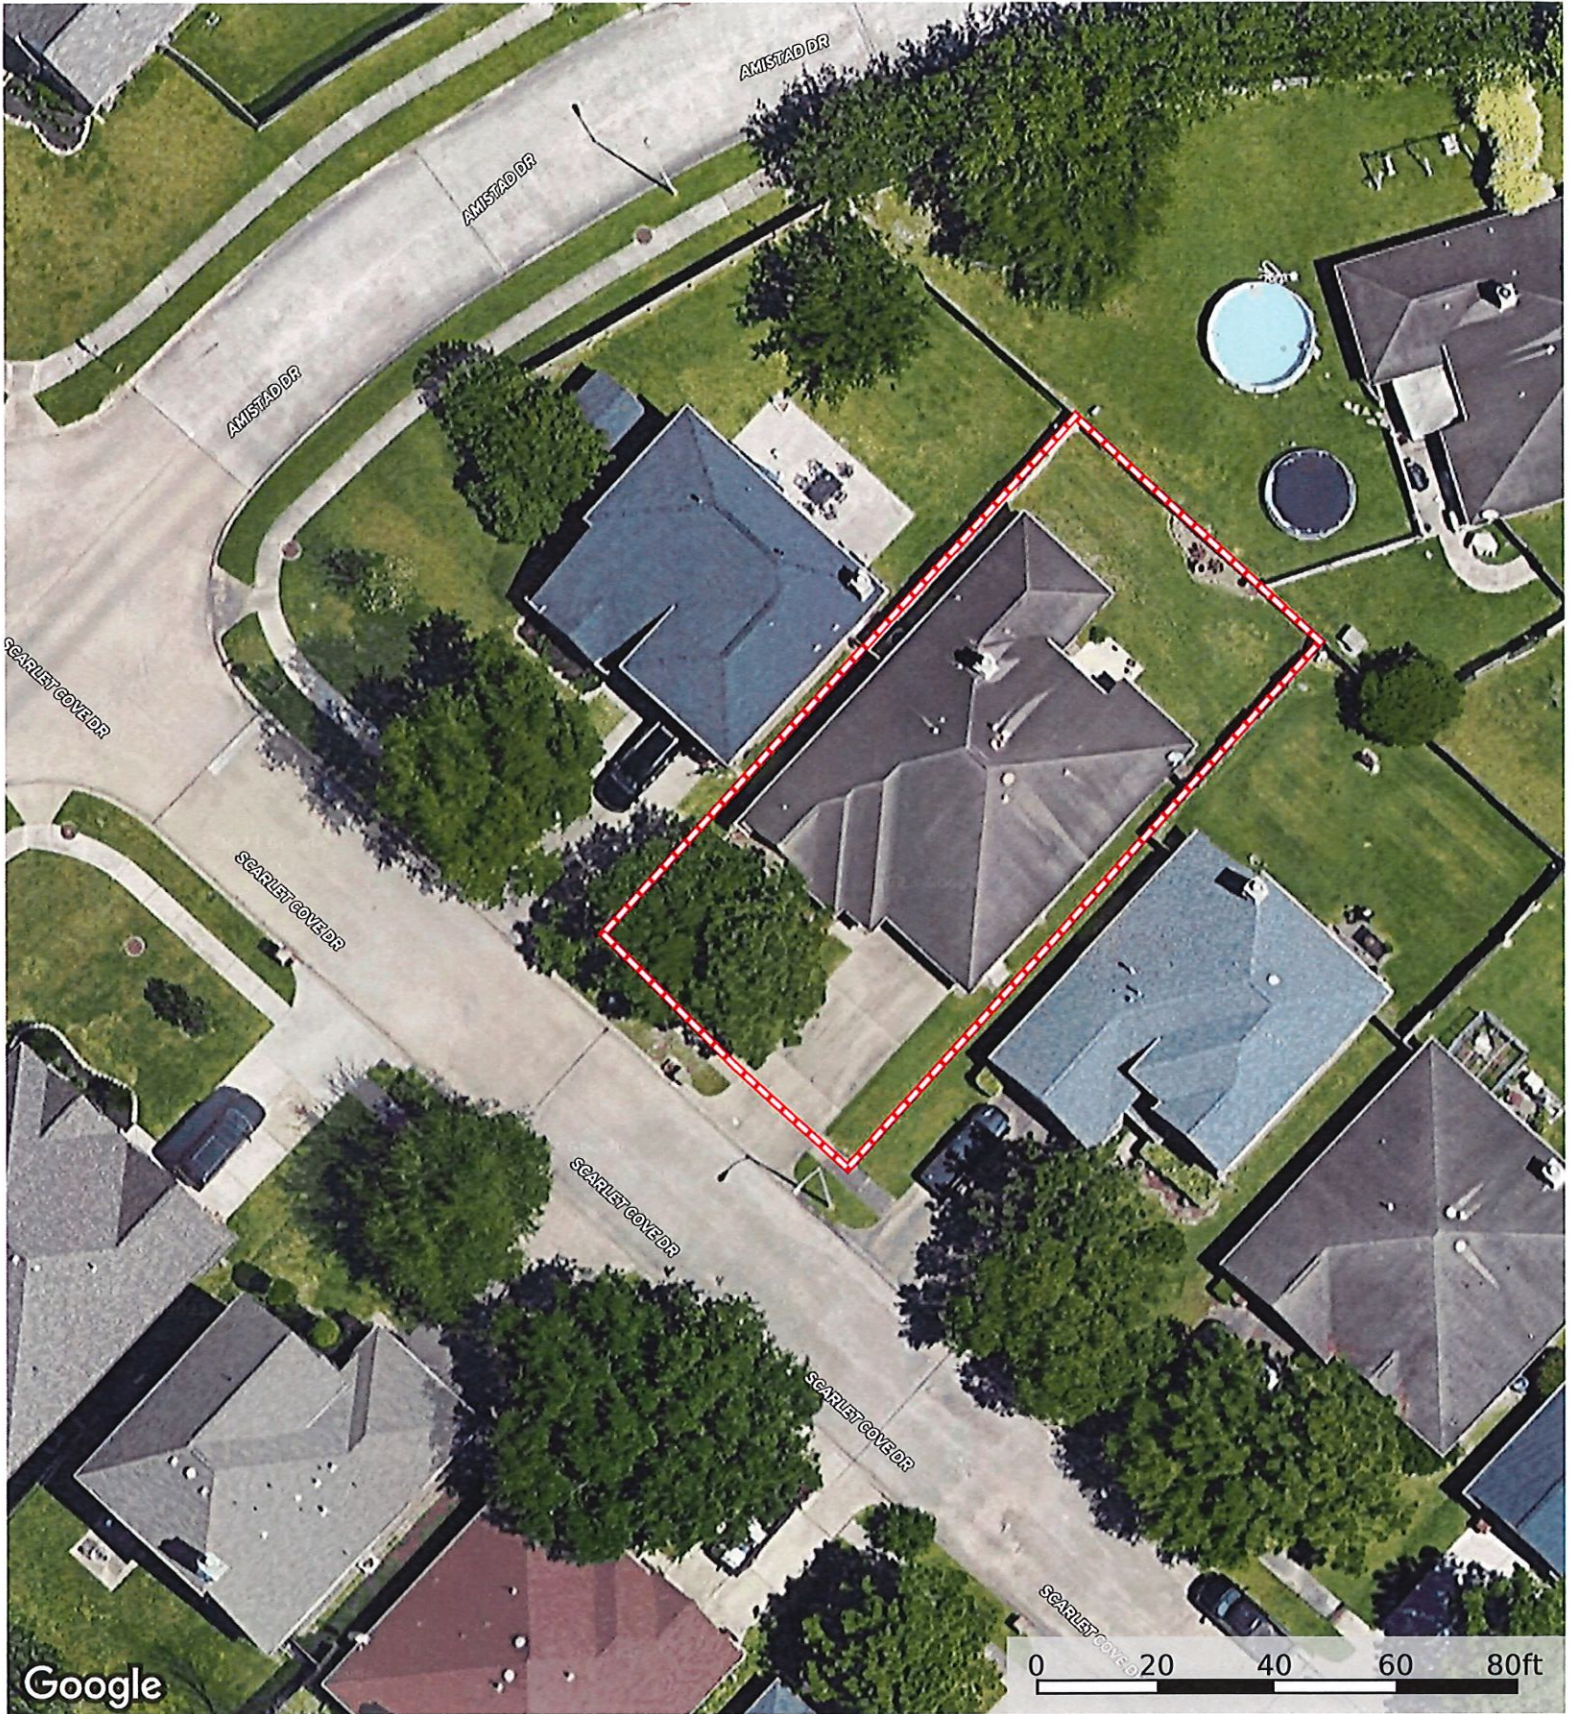

19330 Scarlet Cove Dr.
Harris County, Texas, AC +/-

 Boundary

19330 Scarlet Cove Dr.
Harris County, Texas, AC +/-

 Boundary

19330 Scarlet Cove Dr.
Harris County, Texas, AC +/-

Google

- Boundary
- 100 Year Floodplain
- 500 Year Floodplain
- Floodway
- Special
- Unmapped/ Not Included