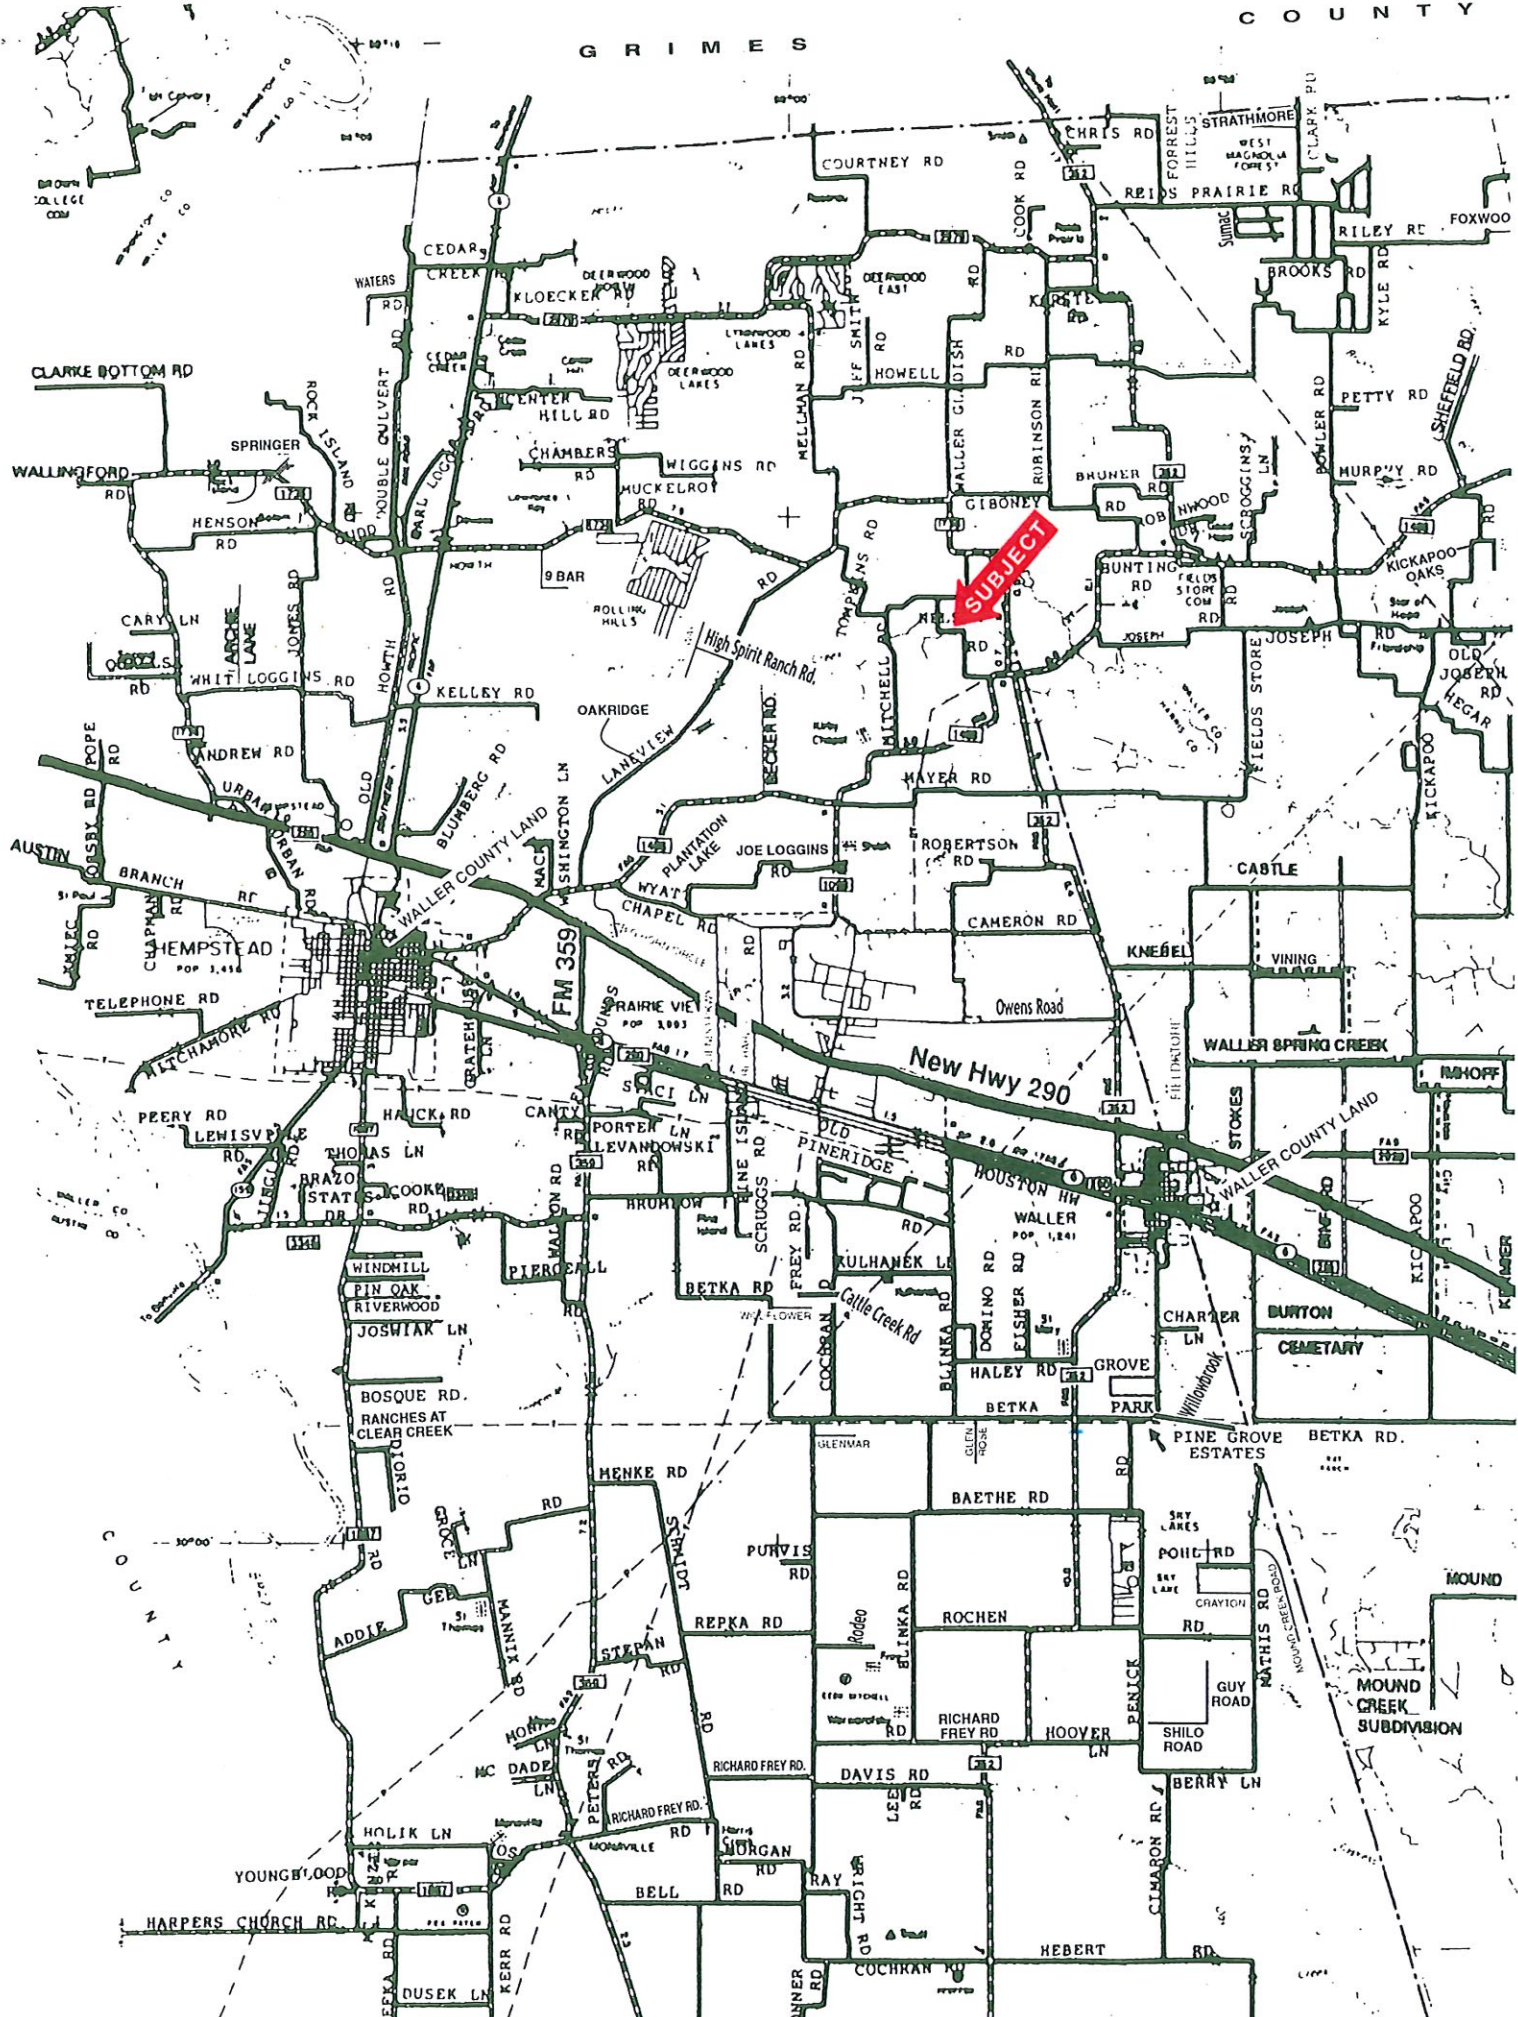

GRIMES

SUBJECT

New Hwy 290

High Spirit Ranch Rd.

MOUND CREEK SUBDIVISION

COUNTY

26346 Nelson Rd.
Waller County, Texas, AC +/-

Boundary

26346 Nelson Rd.
Waller County, Texas, AC +/-

 Boundary

 The information contained herein was obtained from sources deemed to be reliable. Land id™ Services makes no warranties or guarantees as to the completeness or accuracy thereof.

26346 Nelson Rd.
Waller County, Texas, AC +/-