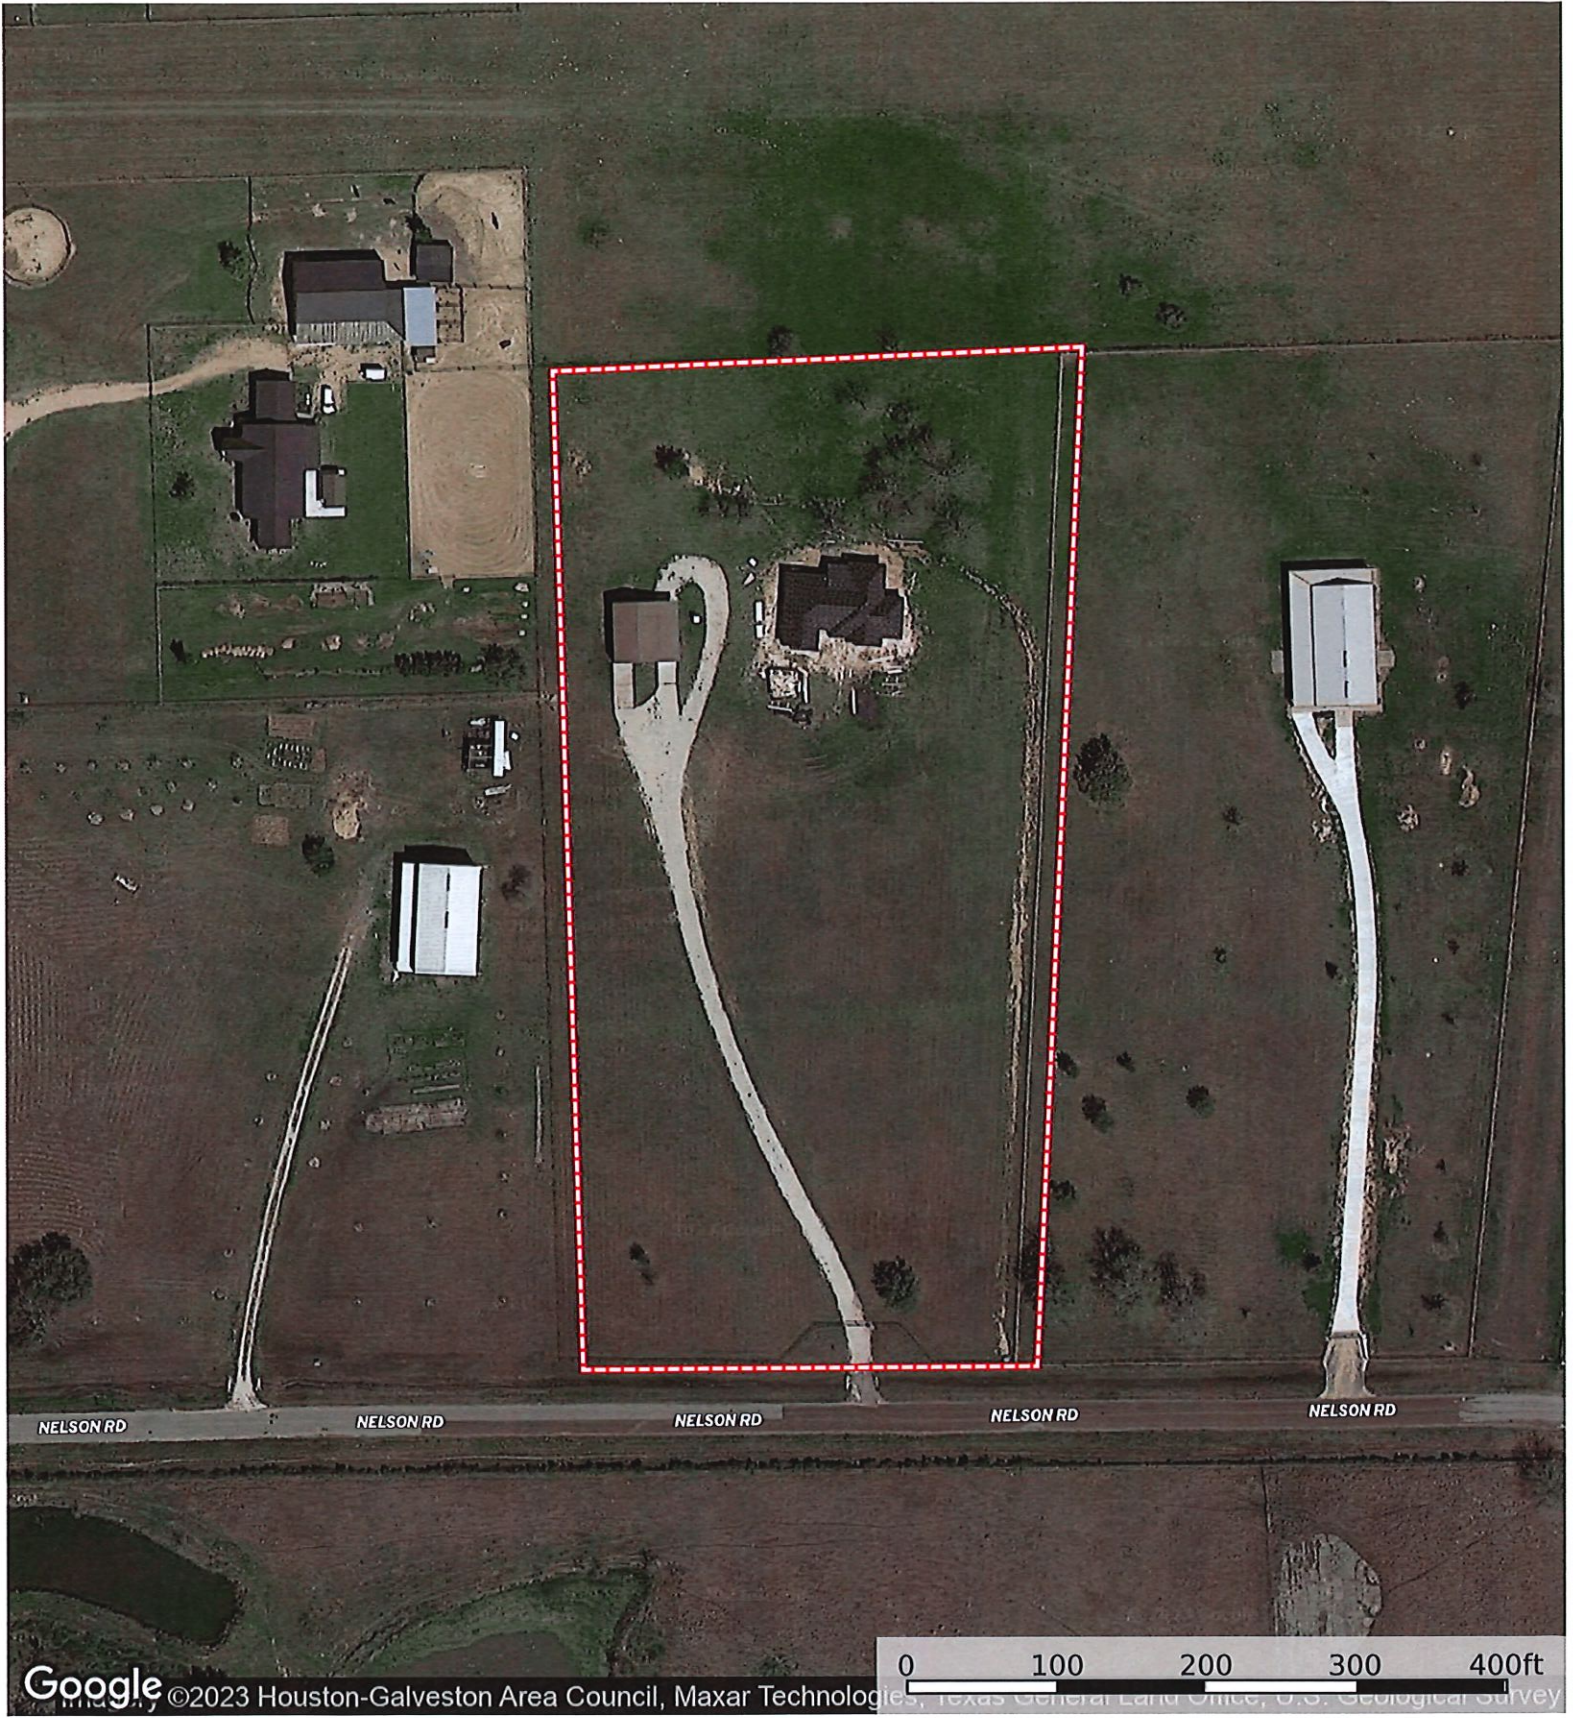

GRIMES

SUBJECT

New Hwy 290

High Spirit Ranch Rd.

MOUND CREEK SUBDIVISION

COUNTY

26346 Nelson Rd.
Waller County, Texas, AC +/-

Boundary

26346 Nelson Rd.
Waller County, Texas, AC +/-

 Boundary

 The information contained herein was obtained from sources deemed to be reliable. Land id™ Services makes no warranties or guarantees as to the completeness or accuracy thereof.

26346 Nelson Rd.
Waller County, Texas, AC +/-