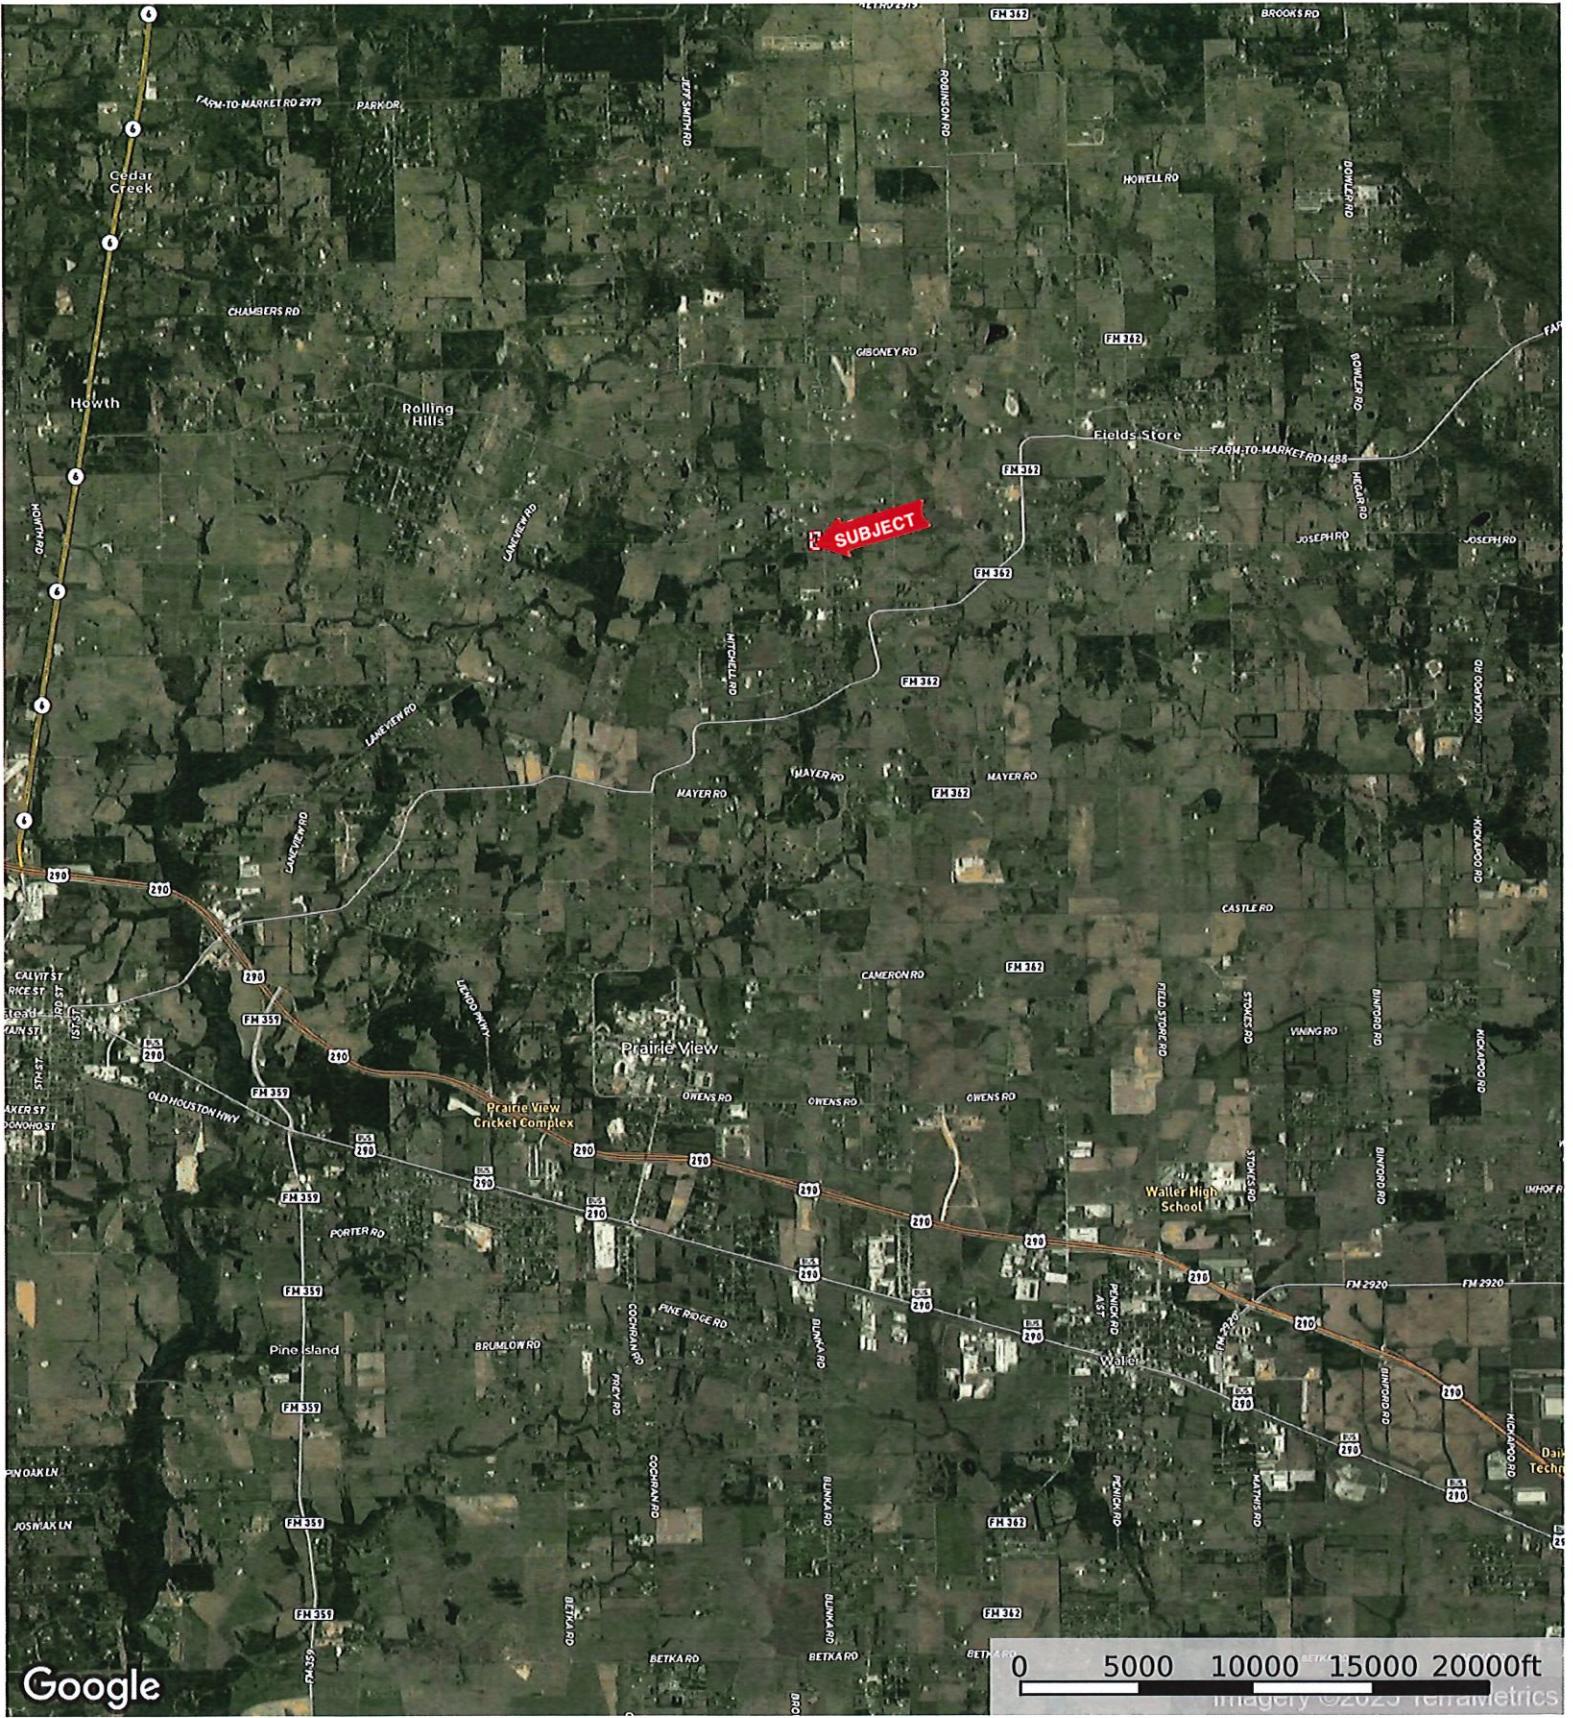

GRIMES

SUBJECT

New Hwy 290

High Spirit Ranch Rd.

MOUND CREEK SUBDIVISION

COUNTY

26346 Nelson Rd.
Waller County, Texas, AC +/-

Boundary

26346 Nelson Rd.
Waller County, Texas, AC +/-

 Boundary

 The information contained herein was obtained from sources deemed to be reliable. Land id™ Services makes no warranties or guarantees as to the completeness or accuracy thereof.

26346 Nelson Rd.
Waller County, Texas, AC +/-