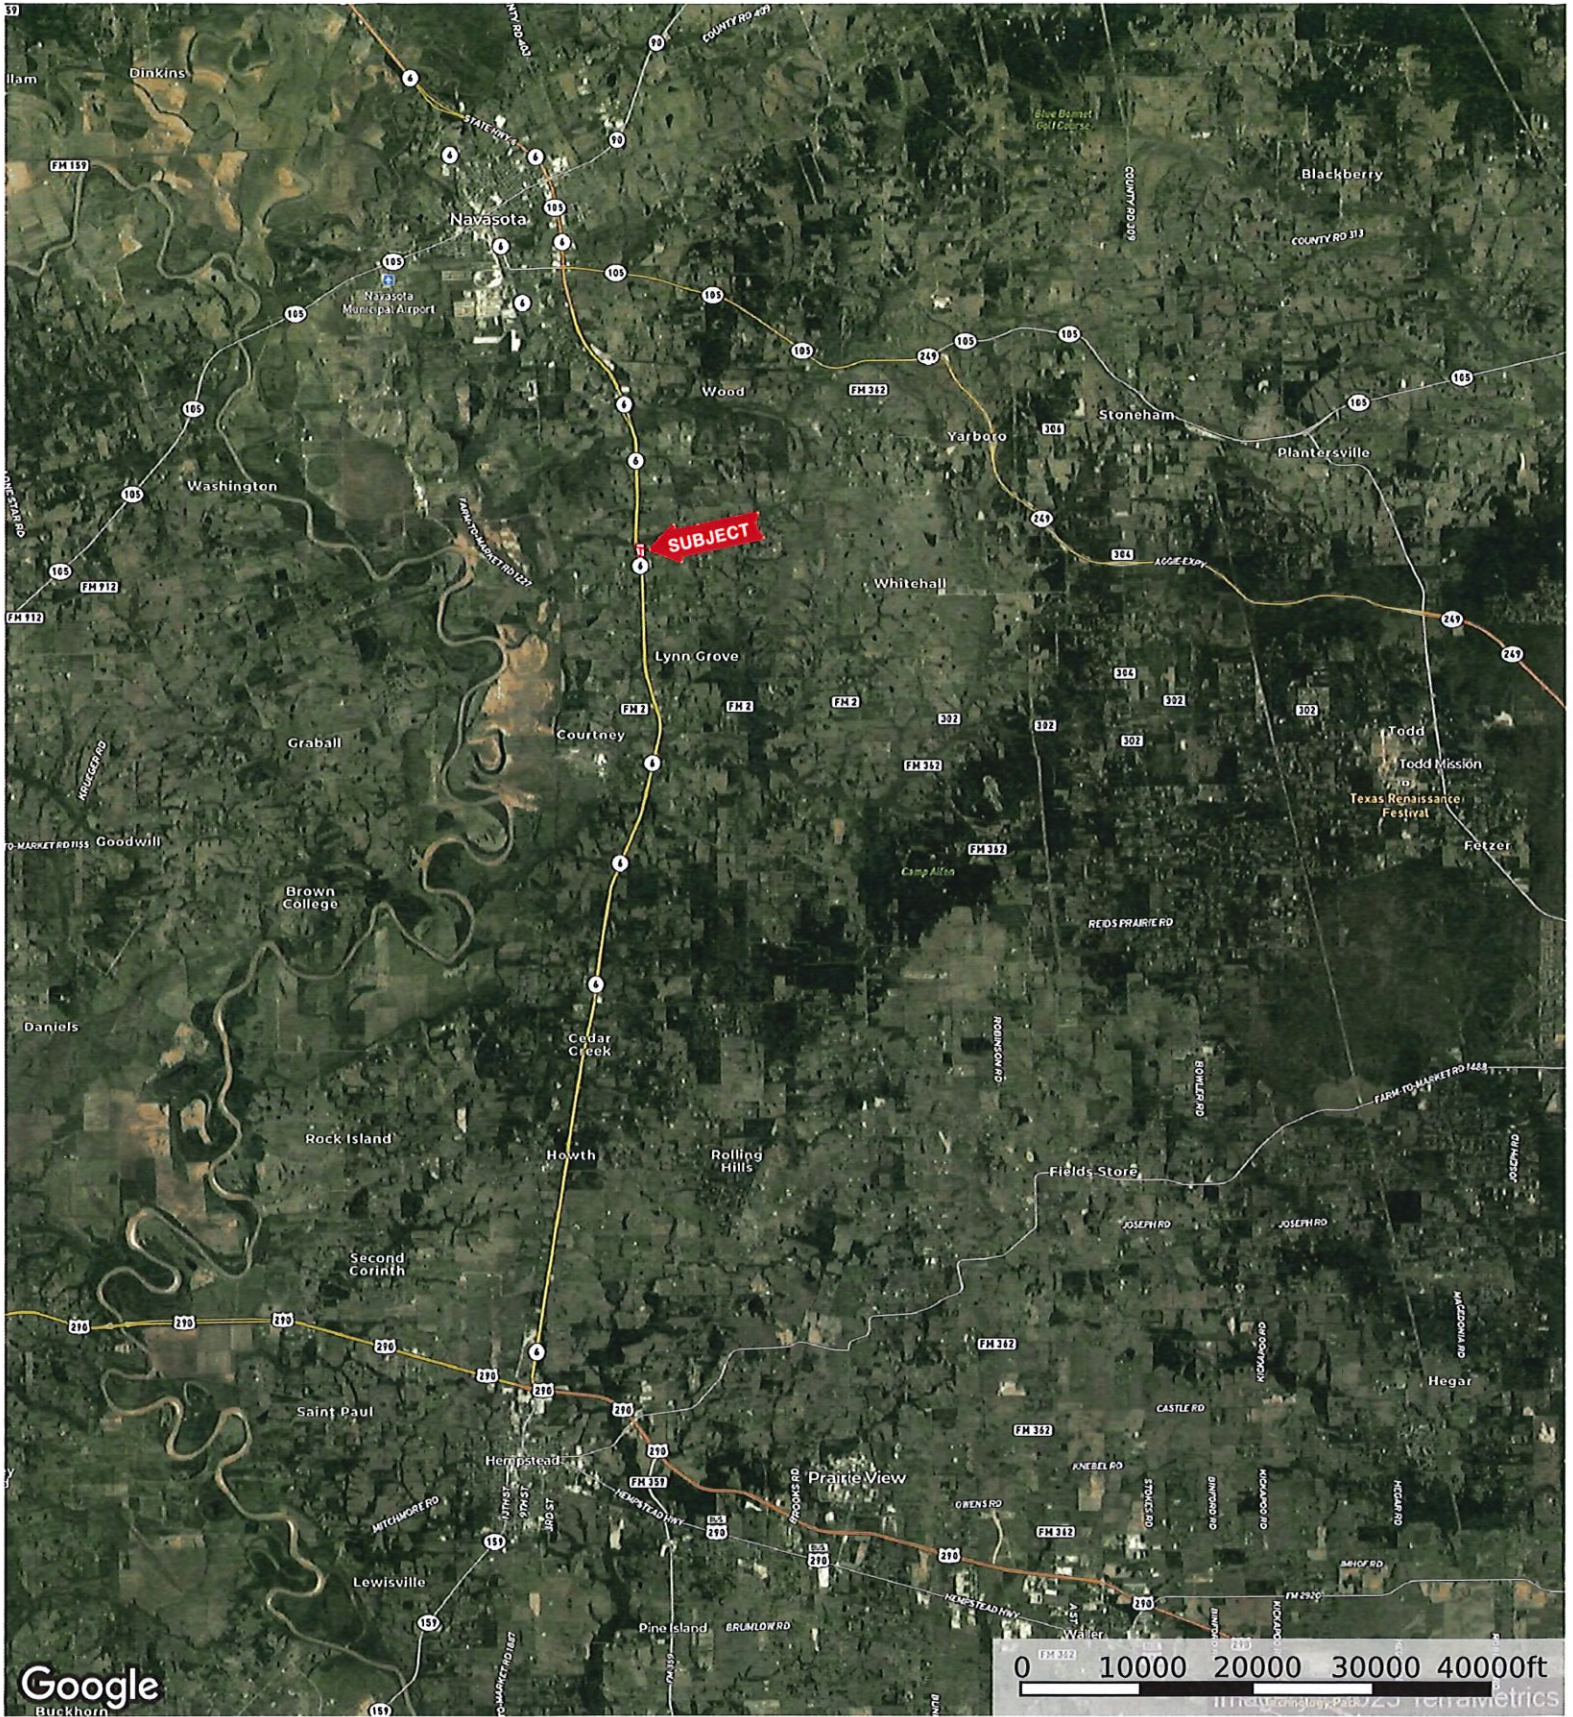

Hwy 6, Navasota

Grimes County, Texas, AC +/-

Boundary

Hwy 6, Navasota
Grimes County, Texas, AC +/-

 Boundary

Hwy 6, Navasota
Grimes County, Texas, AC +/-

- Boundary
- 100 Year Floodplain
- 500 Year Floodplain
- Floodway
- Special
- Unmapped/ Not Included