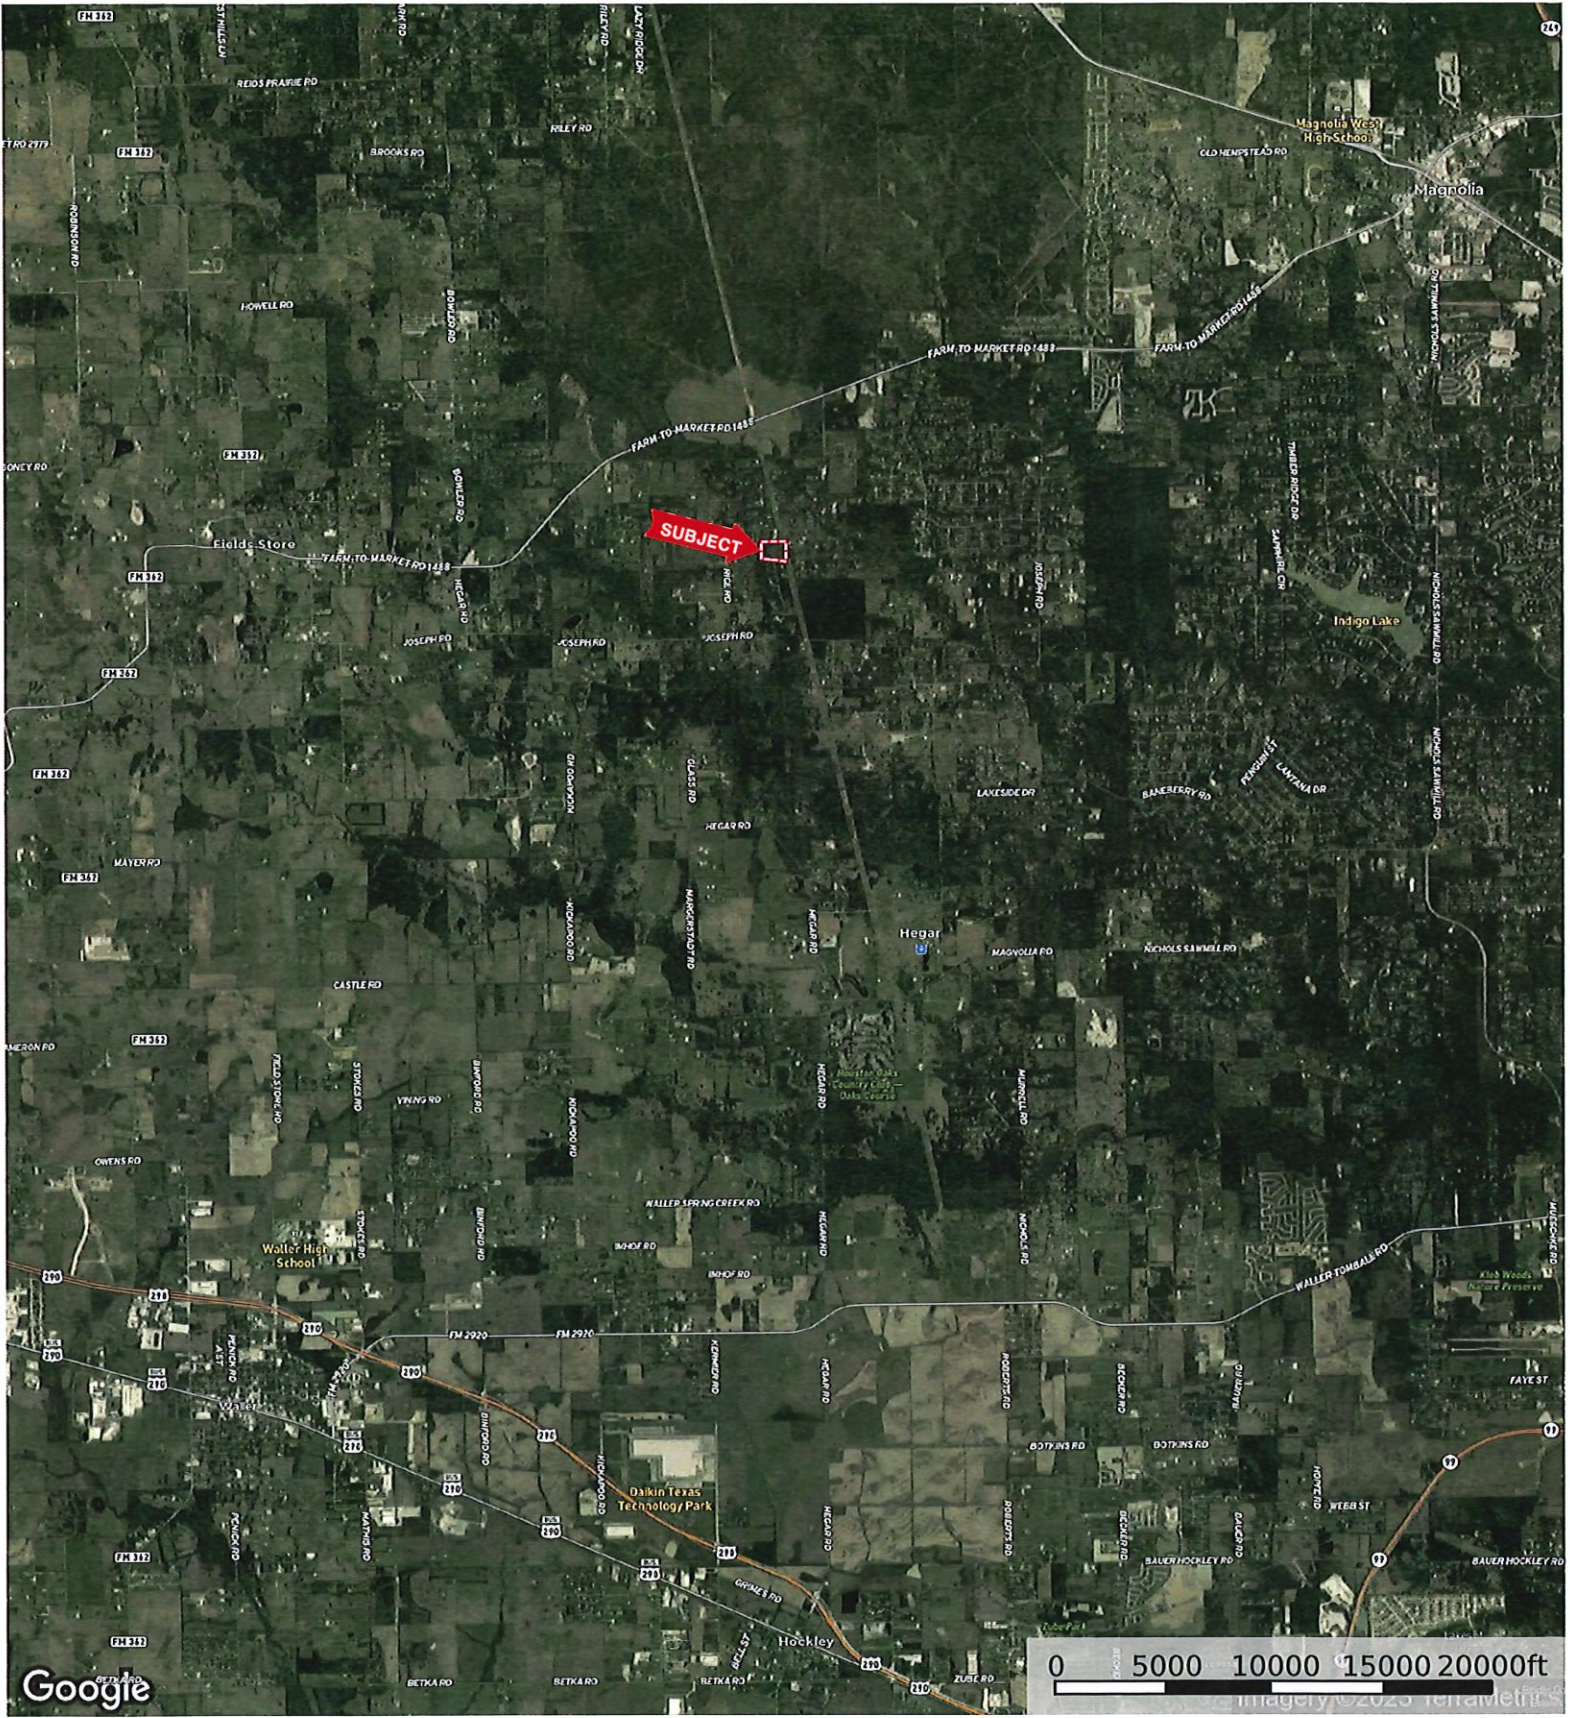

26620 Hunters Ridge Rd.  
Waller County, Texas, AC +/-

Boundary

Texas, AC +/-

Google, Houston-Galveston Area Council, Maxar Technologies, Texas General Land Office, U.S. Geological Survey, USDA/NRAC/GEO

Boundary

**M** The information contained herein was obtained from sources deemed to be reliable. MapRight Services makes no warranties or guarantees as to the completeness or accuracy thereof.

Google, © 2023 Houston-Galveston Area Council, Maxar Technologies, Texas General Land Office, U.S. Geological Survey, USDA/NRAC/Geo

- Boundary
- Crude Oil
- Natural Gas
- Other
- NOT AVAILABLE
- Voltage 0 - 99 KV
- Voltage 100 - 161 KV
- Voltage 220 - 287 KV
- Voltage 345 KV
- Voltage 500 KV