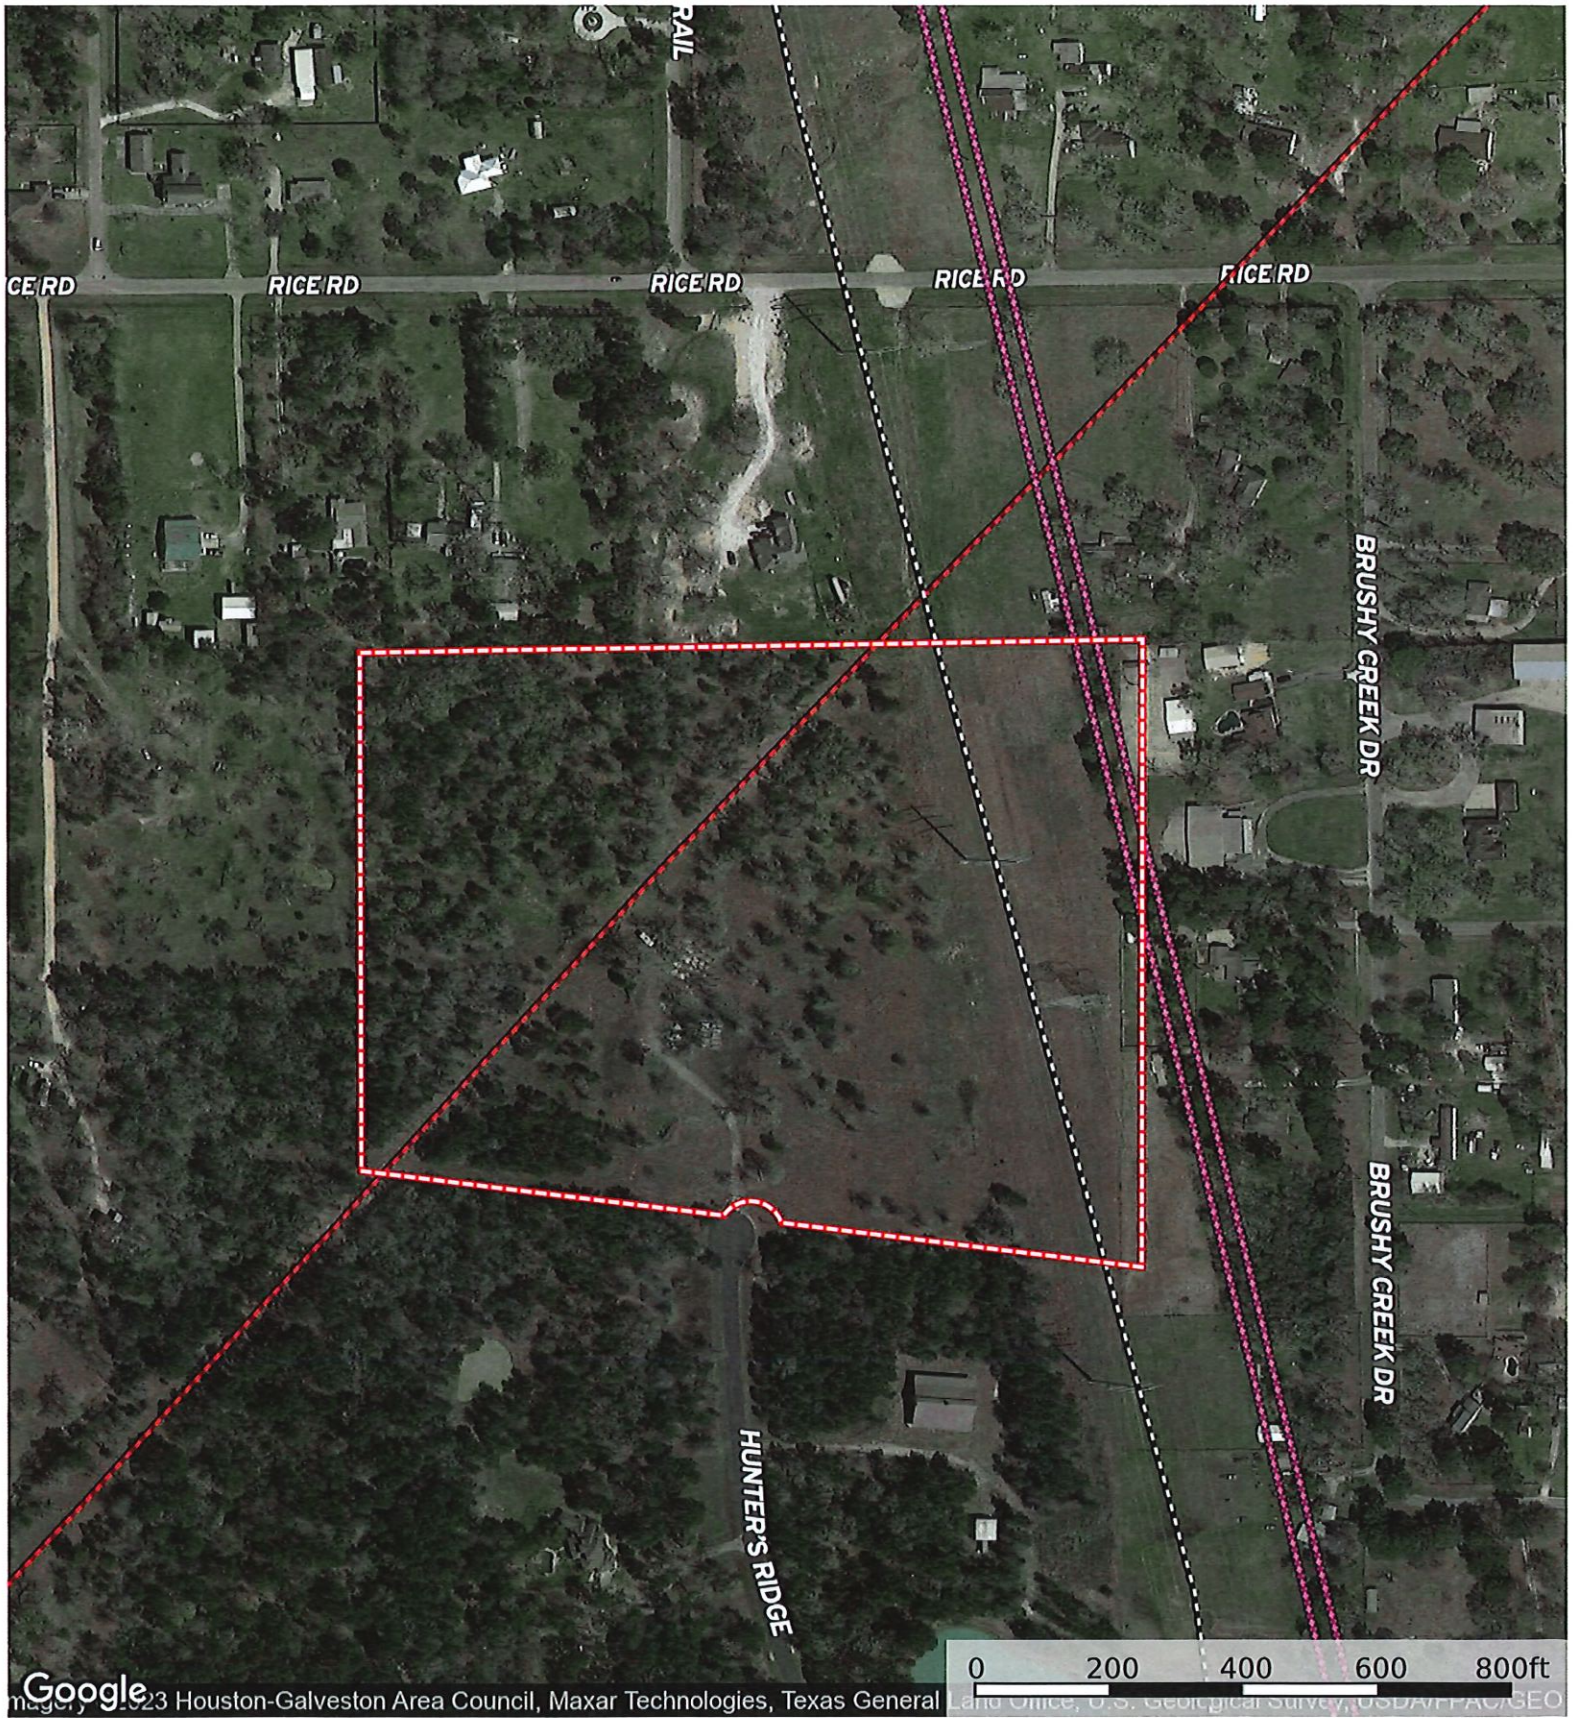

Google, © 2023 Houston-Galveston Area Council, Maxar Technologies, Texas General Land Office, U.S. Geological Survey, USDA/NRAC/Geo

- Boundary
- Crude Oil
- Natural Gas
- Other
- NOT AVAILABLE
- Voltage 0 - 99 KV
- Voltage 100 - 161 KV
- Voltage 220 - 287 KV
- Voltage 345 KV
- Voltage 500 KV