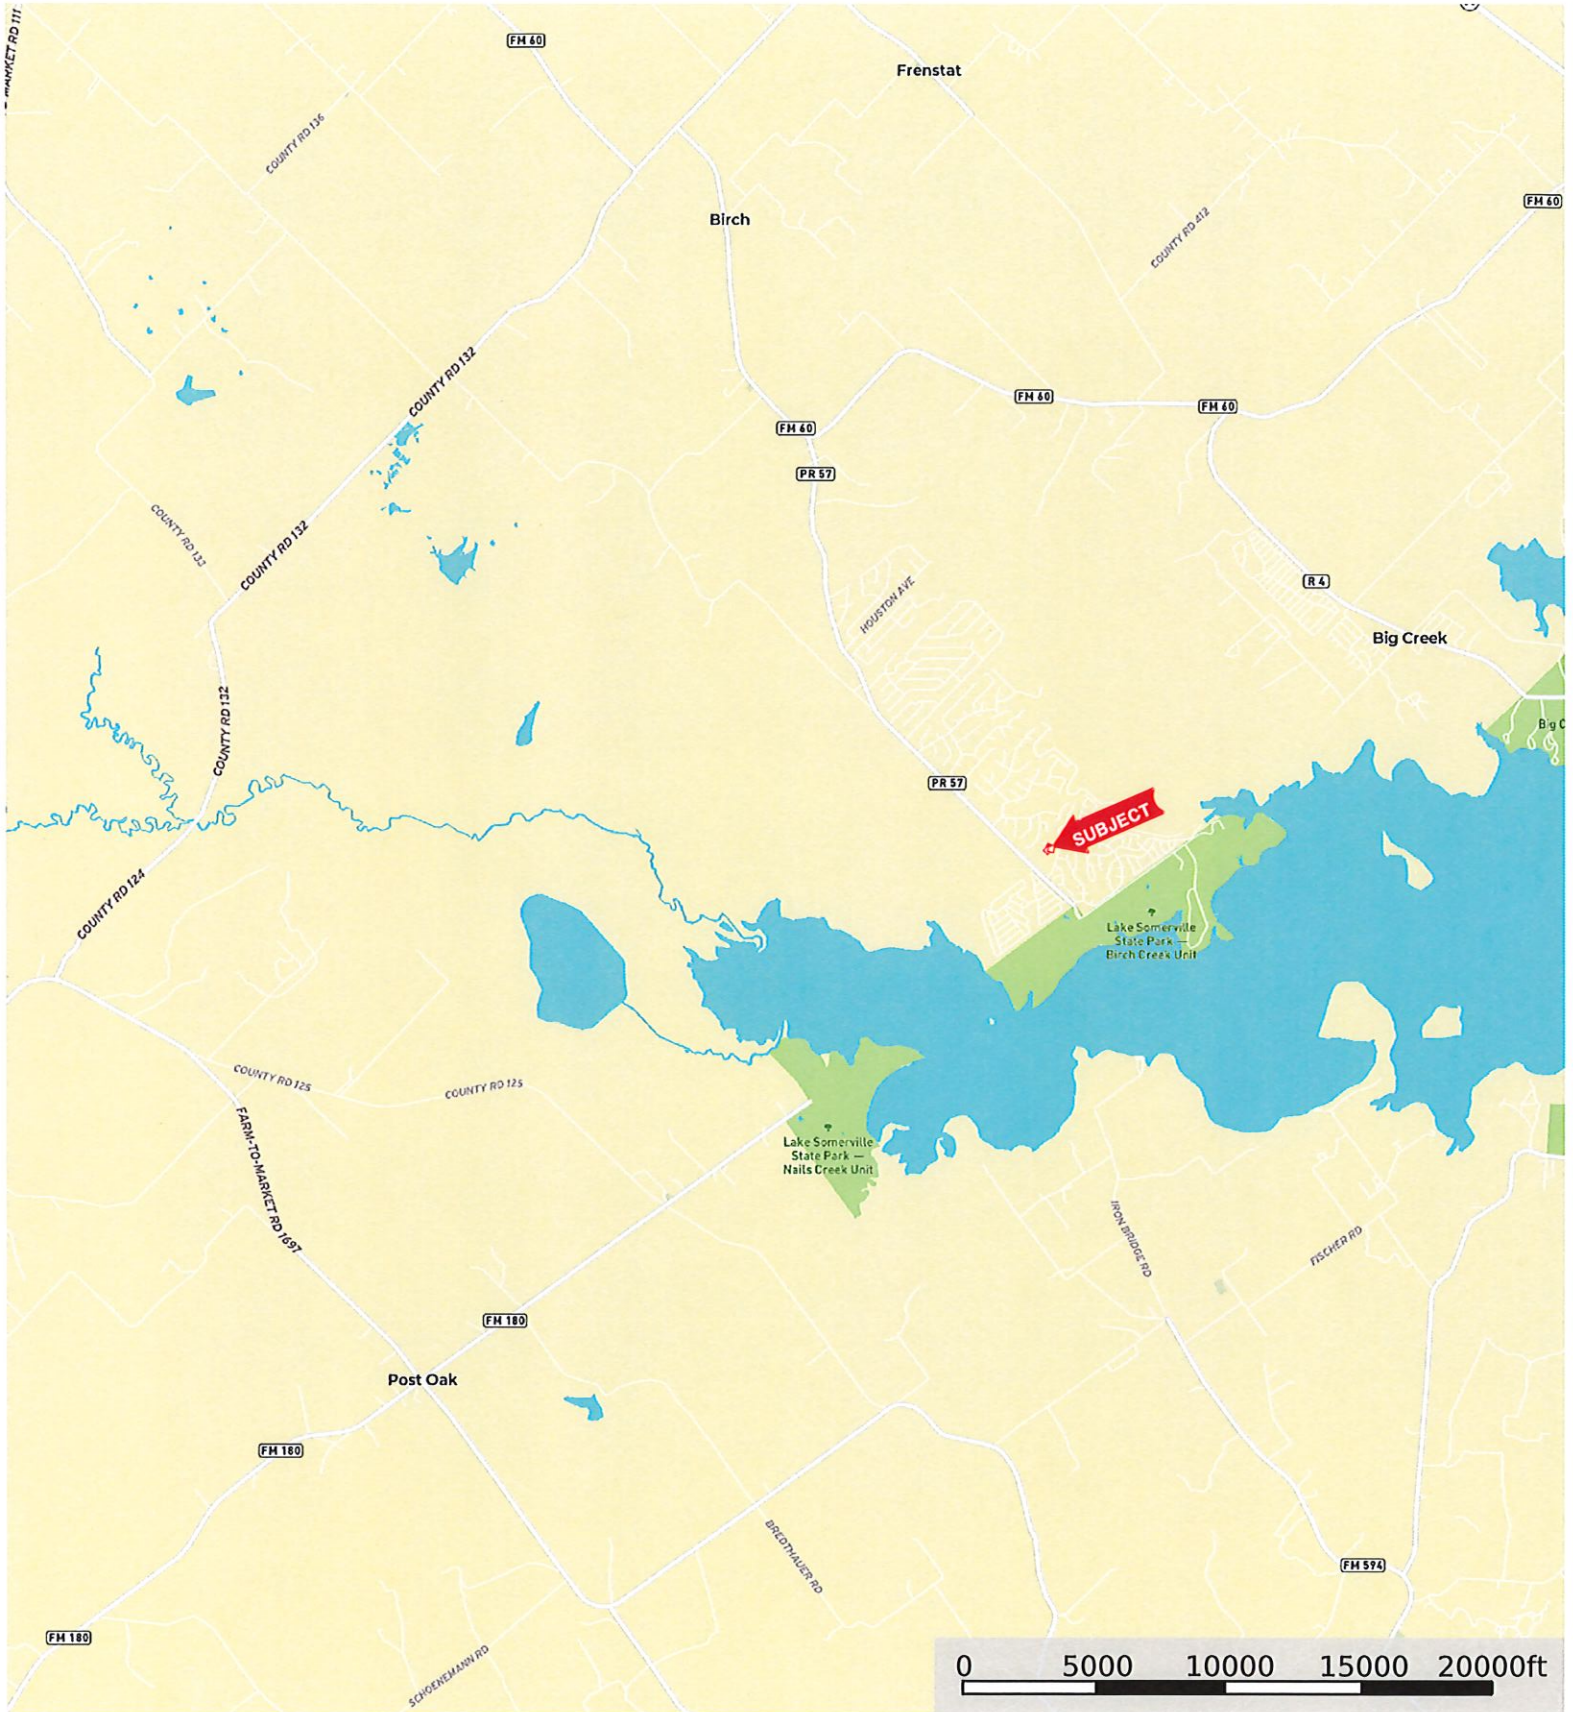

# Birch Creek

Burleson County, Texas, AC +/-

 Boundary

Birch Creek  
Burlison County, Texas, AC +/-

 Boundary

Birch Creek  
 Burleson County, Texas, AC +/-

-  Boundary
-  100 Year Floodplain
-  500 Year Floodplain
-  Floodway
-  Special
-  Unmapped/ Not Included