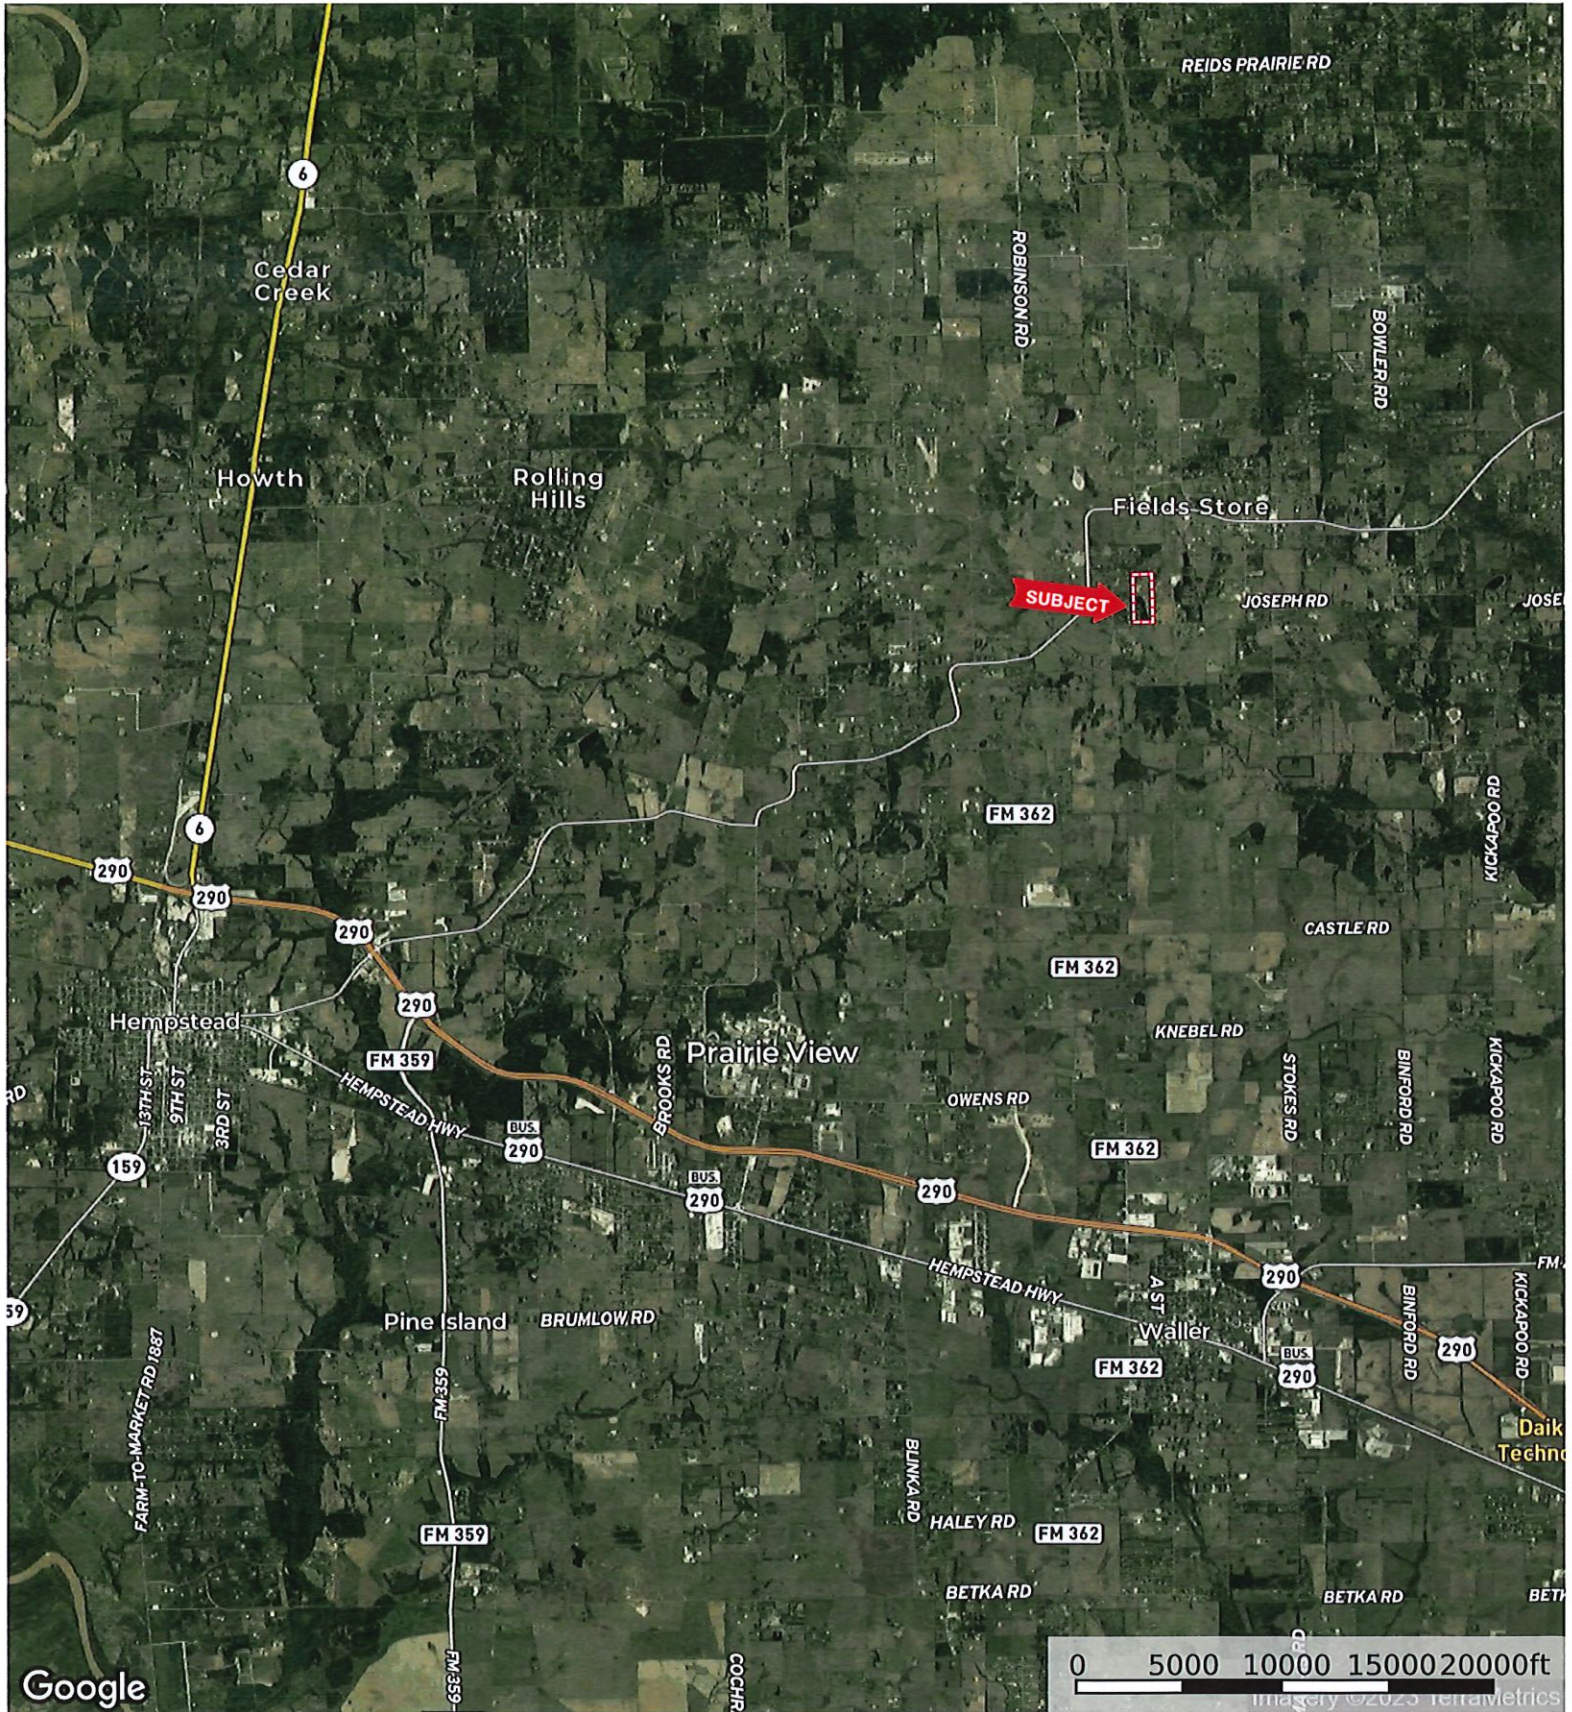

34130 Joseph Rd.
Waller County, Texas, AC +/-

 Boundary

34130 Joseph Rd.
Waller County, Texas, AC +/-

© Google

2017, 2023 Houston-Galveston Area Council, Maxar Technologies, Texas General Land Office, U.S. Geological Survey, USDA/FAC/GEO

Boundary

M The information contained herein was obtained from sources deemed to be reliable. MapRight Services makes no warranties or guarantees as to the completeness or accuracy thereof.

34130 Joseph Rd.
Waller County, Texas, AC +/-

imgbox

- Boundary
- 100 Year Floodplain
- 500 Year Floodplain
- Floodway
- Special
- Unmapped/ Not Included

The information contained herein was obtained from sources deemed to be reliable. MapRight Services makes no warranties or guarantees as to the completeness or accuracy thereof.