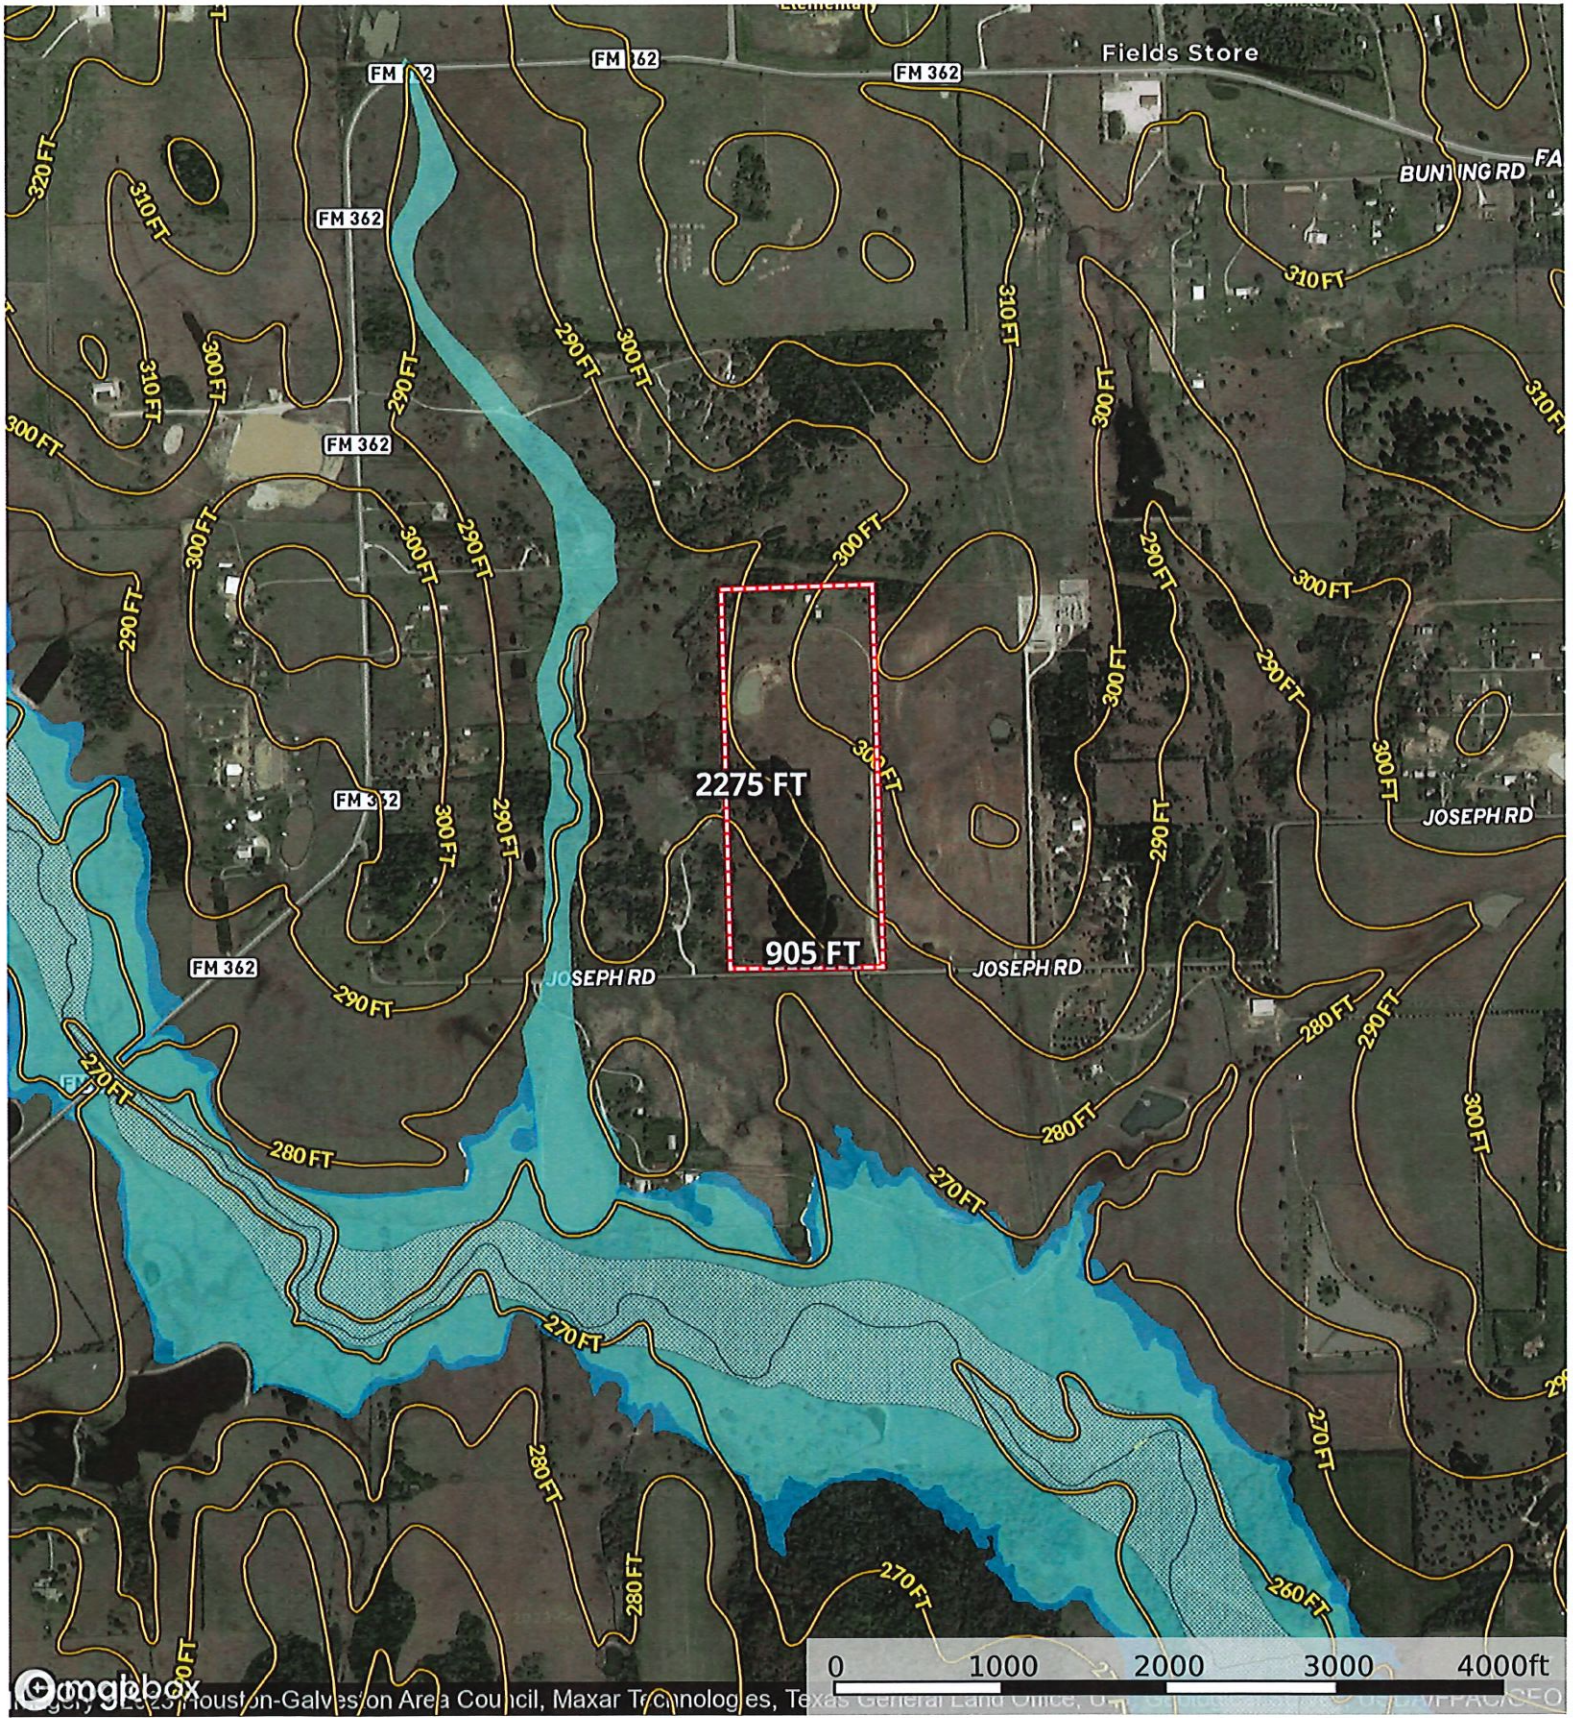

34130 Joseph Rd.
Waller County, Texas, AC +/-

 Boundary

34130 Joseph Rd.
Waller County, Texas, AC +/-

© Google

2017, 2023 Houston-Galveston Area Council, Maxar Technologies, Texas General Land Office, U.S. Geological Survey, USDA/FAC/GEO

Boundary

M The information contained herein was obtained from sources deemed to be reliable. MapRight Services makes no warranties or guarantees as to the completeness or accuracy thereof.

34130 Joseph Rd.
Waller County, Texas, AC +/-

imgbox

- Boundary
- 100 Year Floodplain
- 500 Year Floodplain
- Floodway
- Special
- Unmapped/ Not Included

The information contained herein was obtained from sources deemed to be reliable. MapRight Services makes no warranties or guarantees as to the completeness or accuracy thereof.