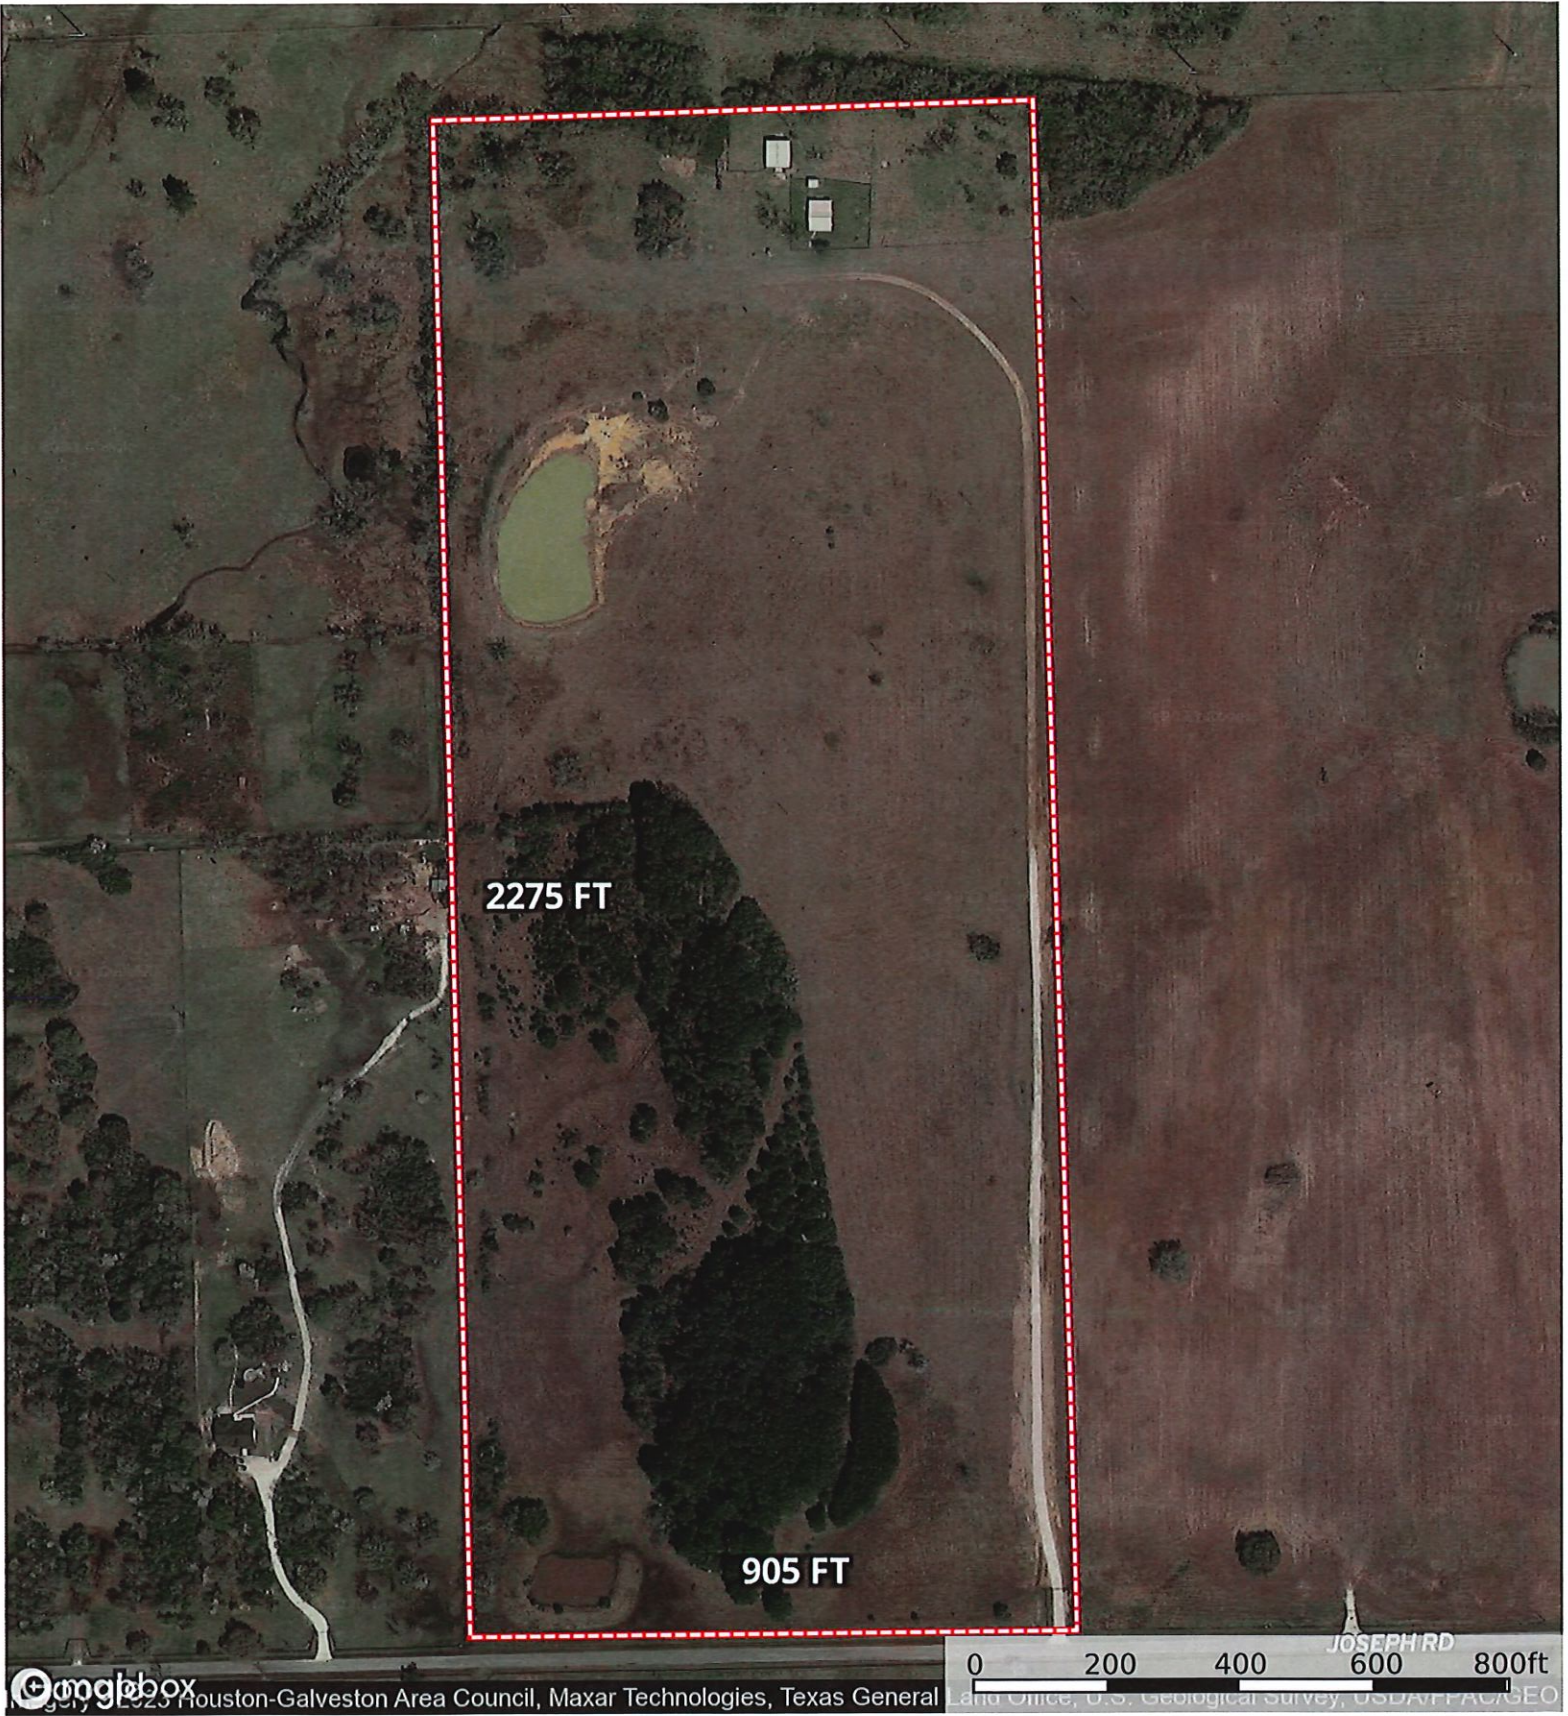

34130 Joseph Rd.
Waller County, Texas, AC +/-

 Boundary

34130 Joseph Rd.
Waller County, Texas, AC +/-

© Google

2017, 2023 Houston-Galveston Area Council, Maxar Technologies, Texas General Land Office, U.S. Geological Survey, USDA/FAC/GEO

Boundary

M The information contained herein was obtained from sources deemed to be reliable. MapRight Services makes no warranties or guarantees as to the completeness or accuracy thereof.

34130 Joseph Rd.
Waller County, Texas, AC +/-

imgbox

- Boundary
- 100 Year Floodplain
- 500 Year Floodplain
- Floodway
- Special
- Unmapped/ Not Included

The information contained herein was obtained from sources deemed to be reliable. MapRight Services makes no warranties or guarantees as to the completeness or accuracy thereof.