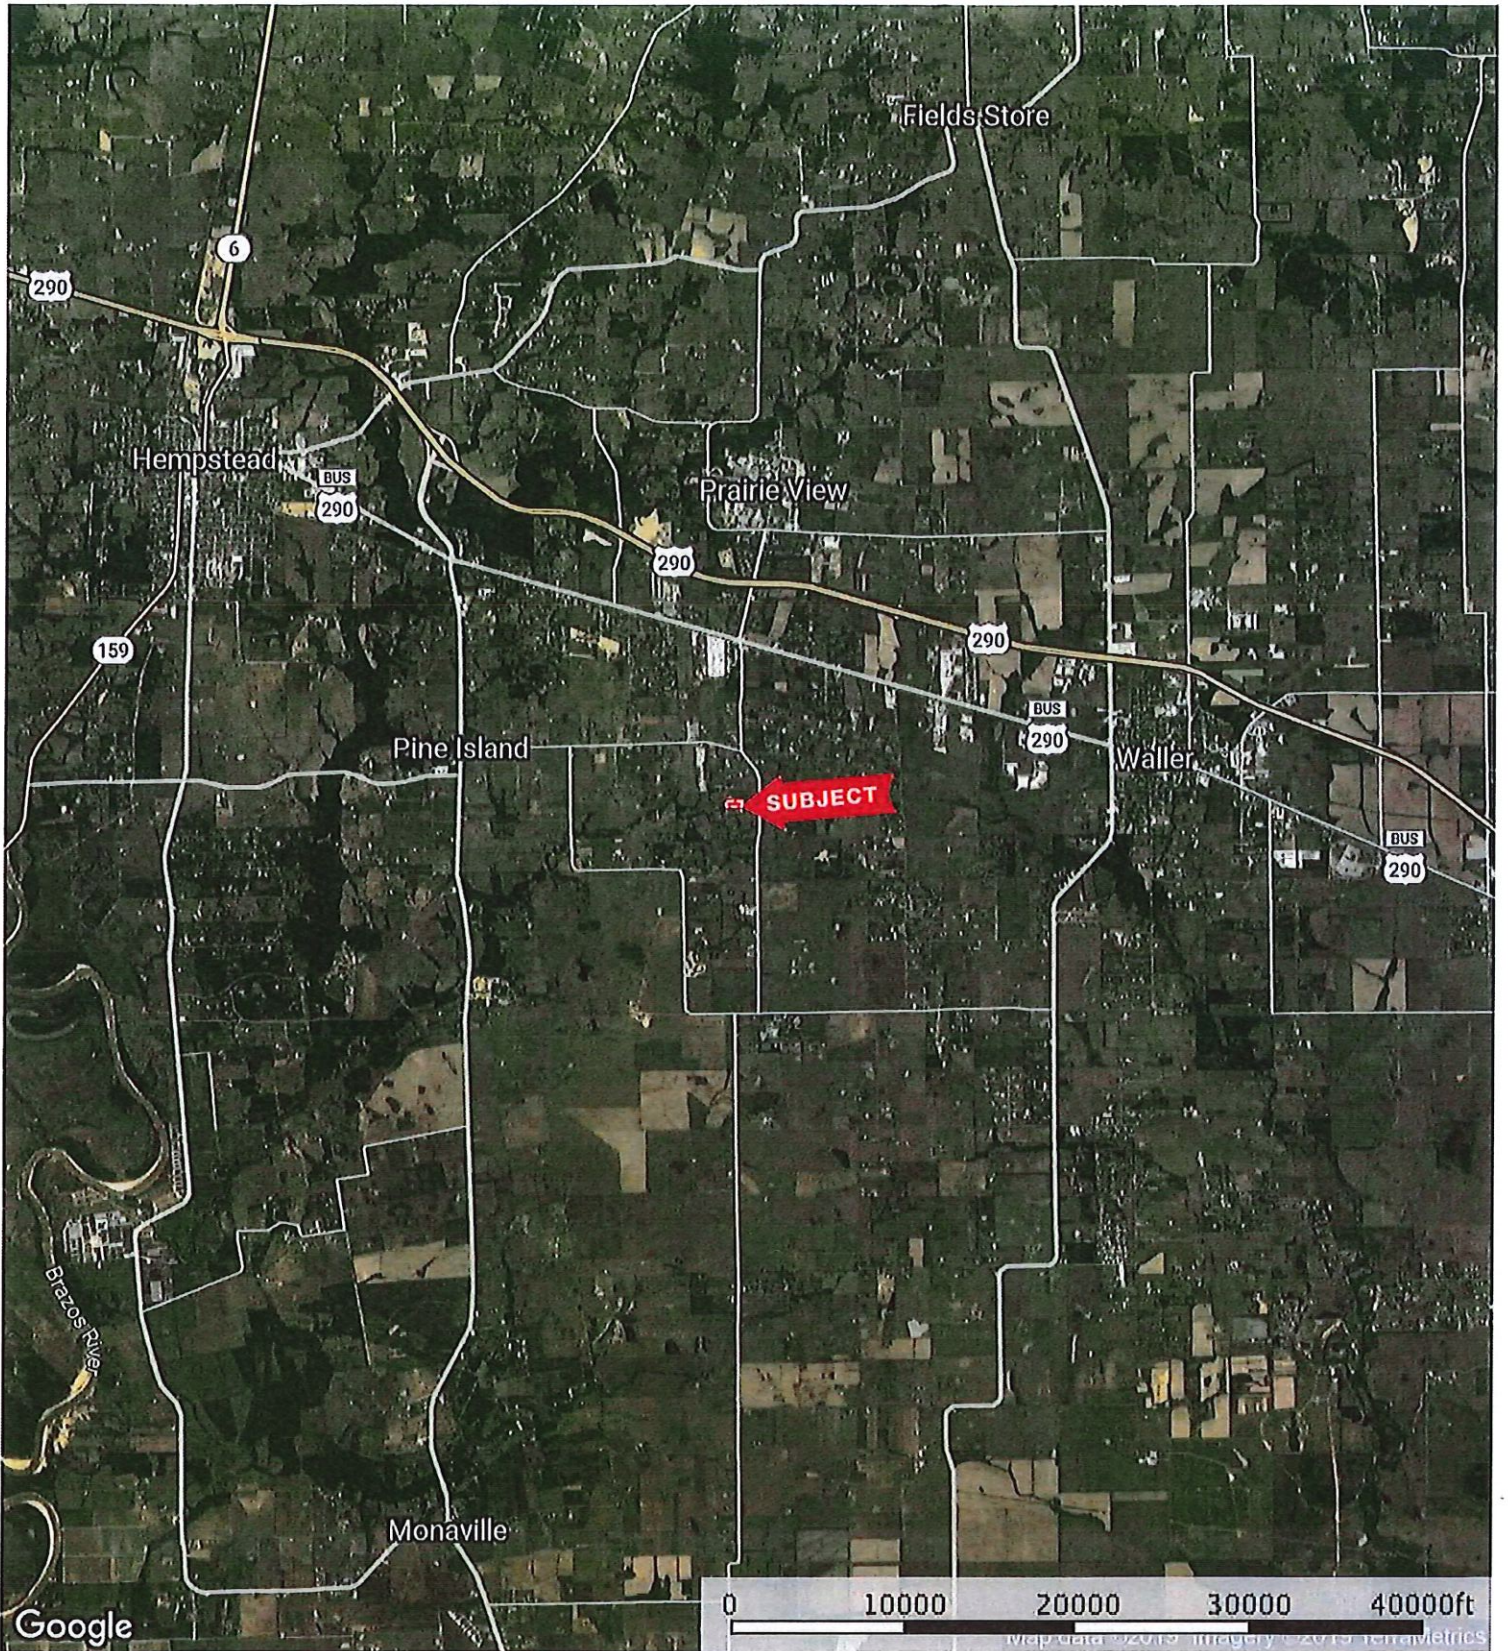

**SUBJECT**

New Hwy 290

Calle Creek Rd

Waller

Waller

Waller

Waller

Waller

Waller

Waller

Waller

Waller

Waller

19302 Frey Rd.  
Waller County, Texas, AC +/-

 Boundary

19302 Frey Rd.  
Waller County, Texas, AC +/-

19302 Frey Rd.  
Waller County, Texas, AC +/-

© 2022 Google, Houston-Galveston Area Council, Maxar Technologies, Terra

- Boundary
- 100 Year Floodplain
- 500 Year Floodplain
- Floodway
- Special
- Unmapped/ Not Included