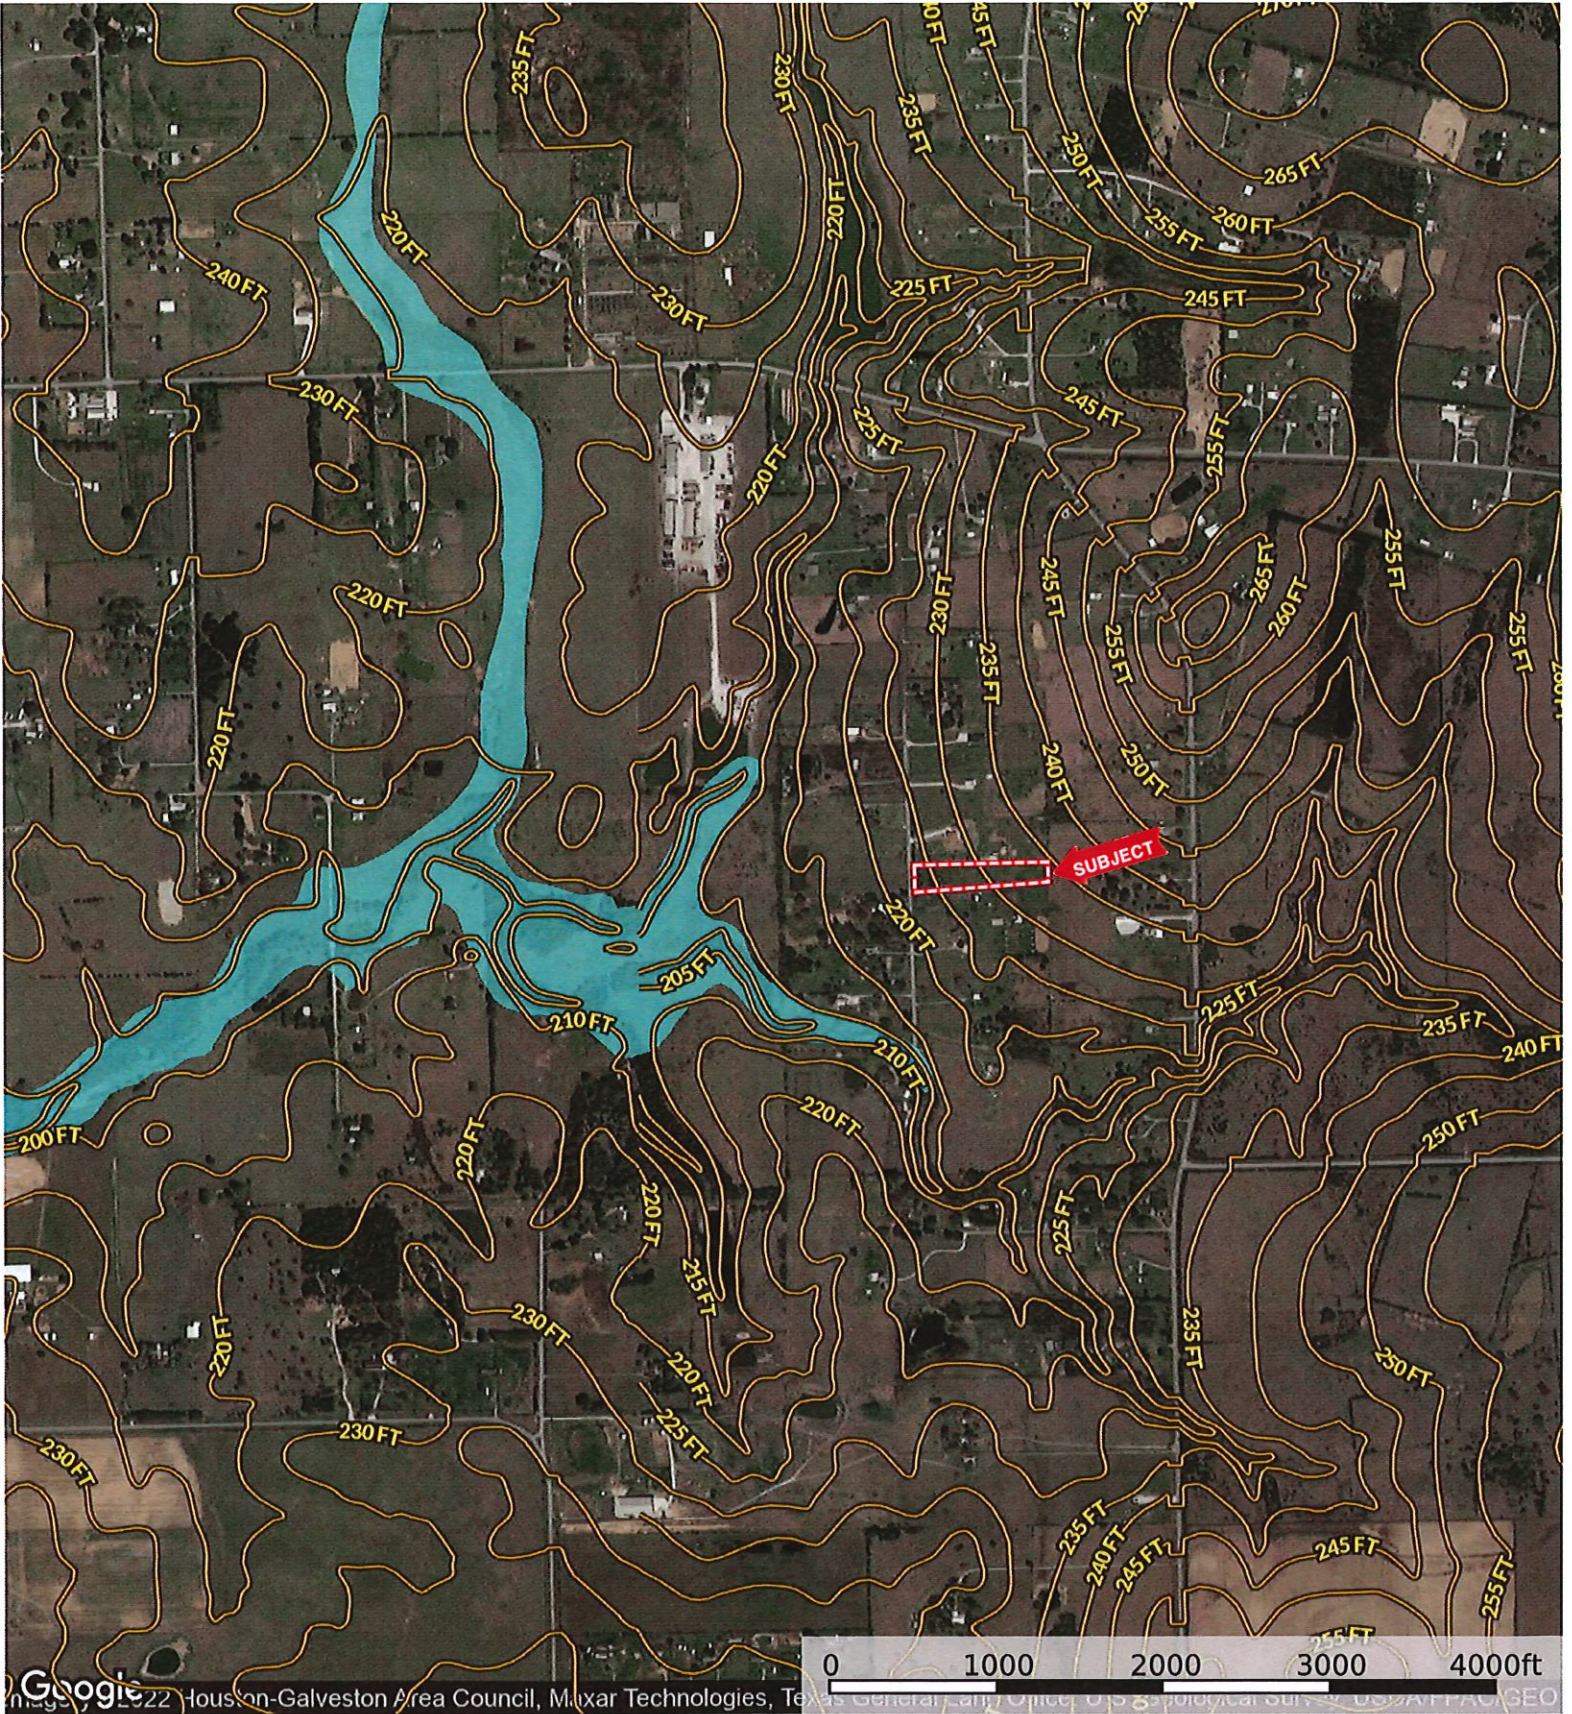

19302 Frey Rd.
Waller County, Texas, AC +/-

© 2022 Google, Houston-Galveston Area Council, Maxar Technologies, Terra

- Boundary
- 100 Year Floodplain
- 500 Year Floodplain
- Floodway
- Special
- Unmapped/ Not Included

The information contained herein was obtained from sources deemed to be reliable. MapRight Services makes no warranties or guarantees as to the completeness or accuracy thereof.