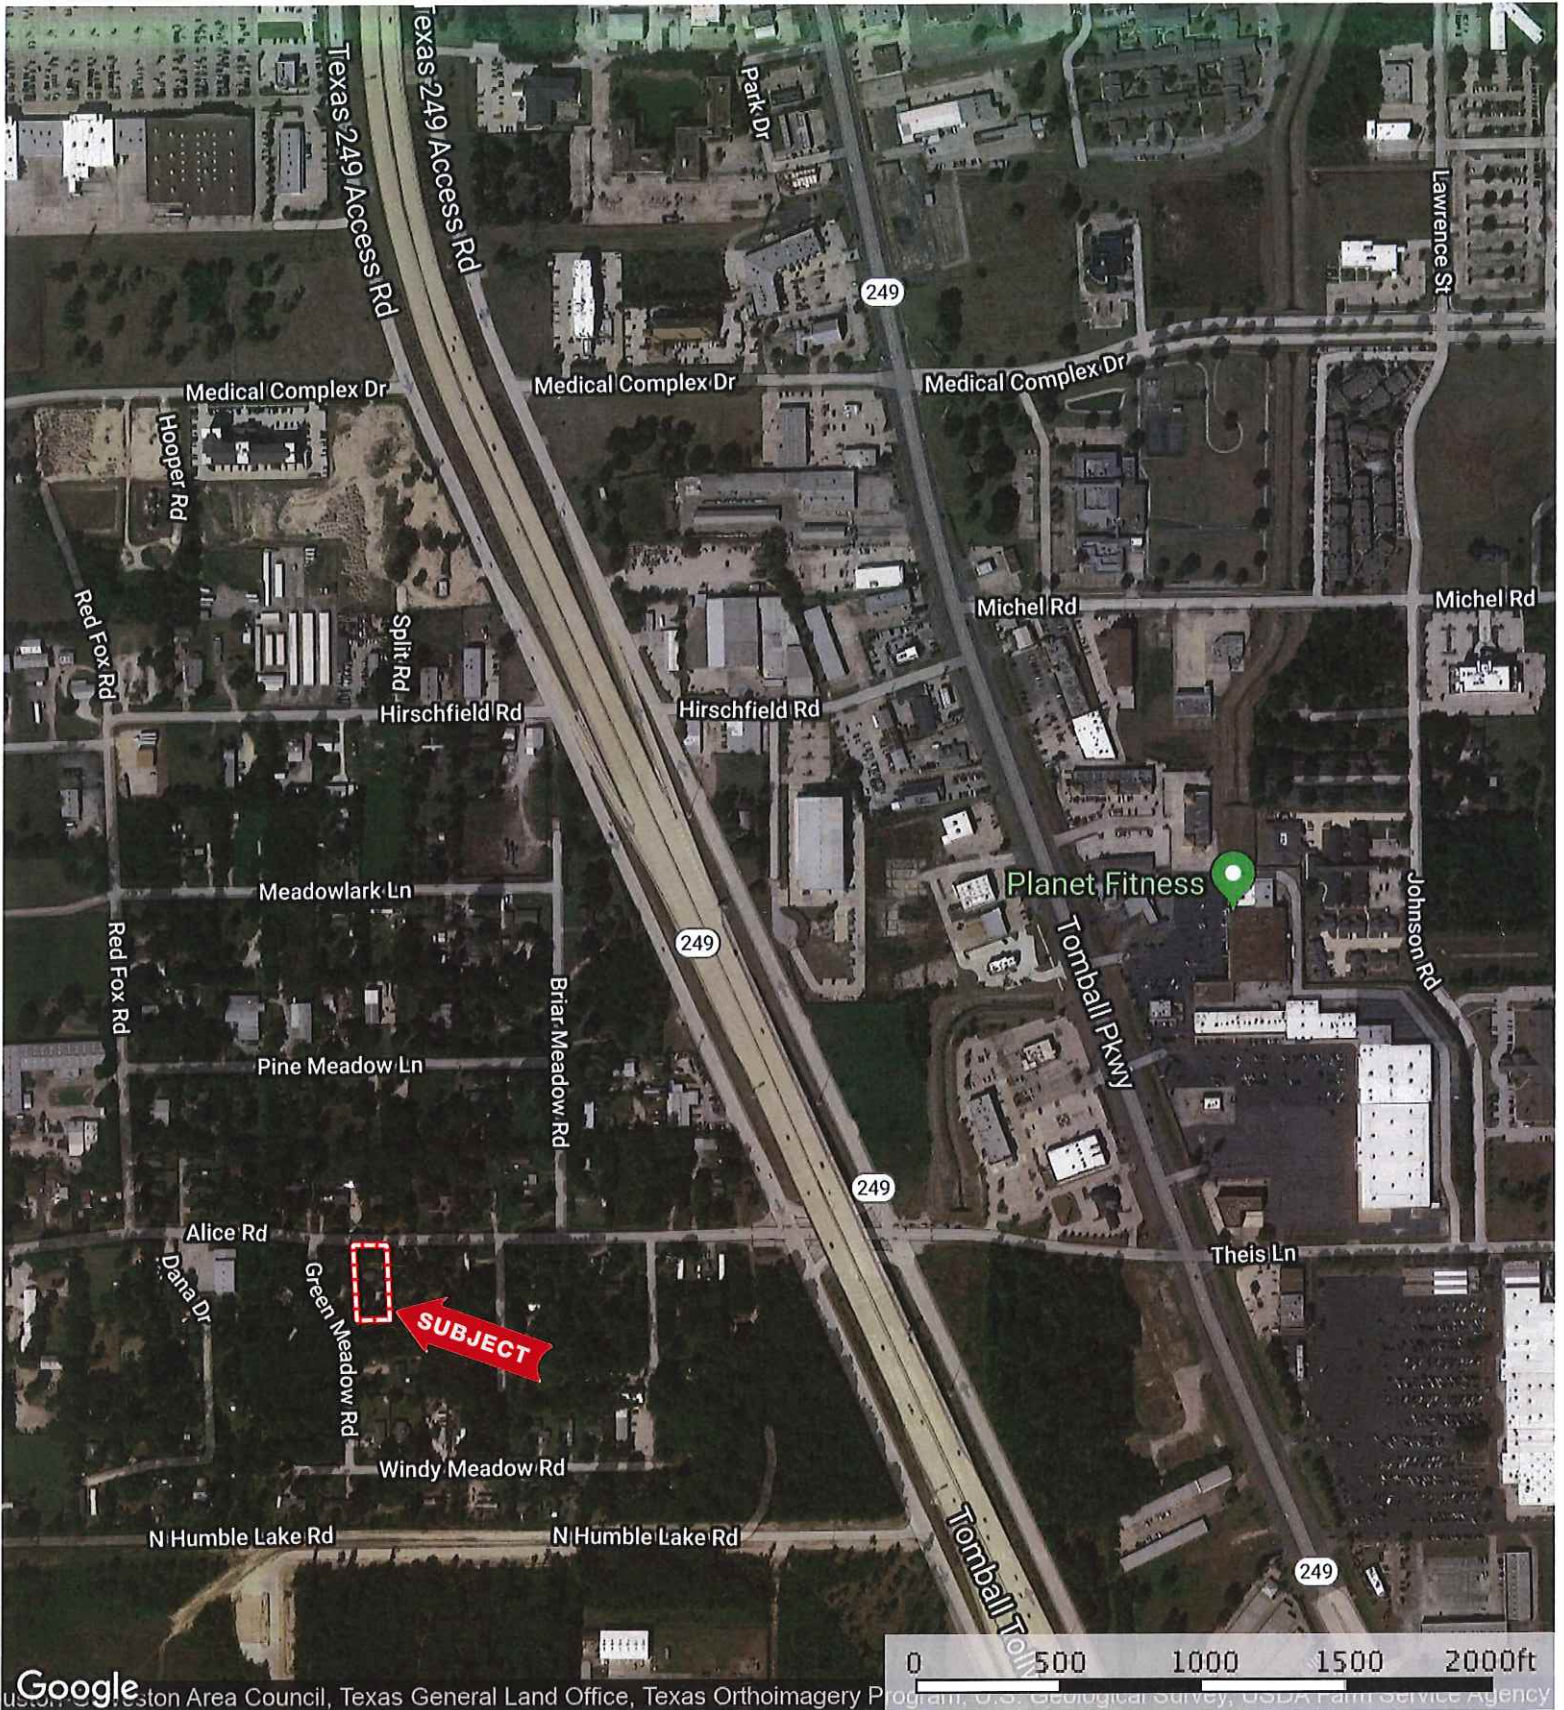

14019 Alice Rd.
Harris County, Texas, AC +/-

 Boundary

14019 Alice Rd.
Harris County, Texas, AC +/-

Google, DigitalGlobe, Houston-Galveston Area Council, Texas General Land Office, Texas Orthoimagery Program, U.S. Geological Survey

 Boundary

 The information contained herein was obtained from sources deemed to be reliable. MapRight Services makes no warranties or guarantees as to the completeness or accuracy thereof.

14019 Alice Rd.
Harris County, Texas, AC +/-

- Boundary
- 100 Year Floodplain
- 500 Year Floodplain
- Floodway
- Special
- Unmapped/Not