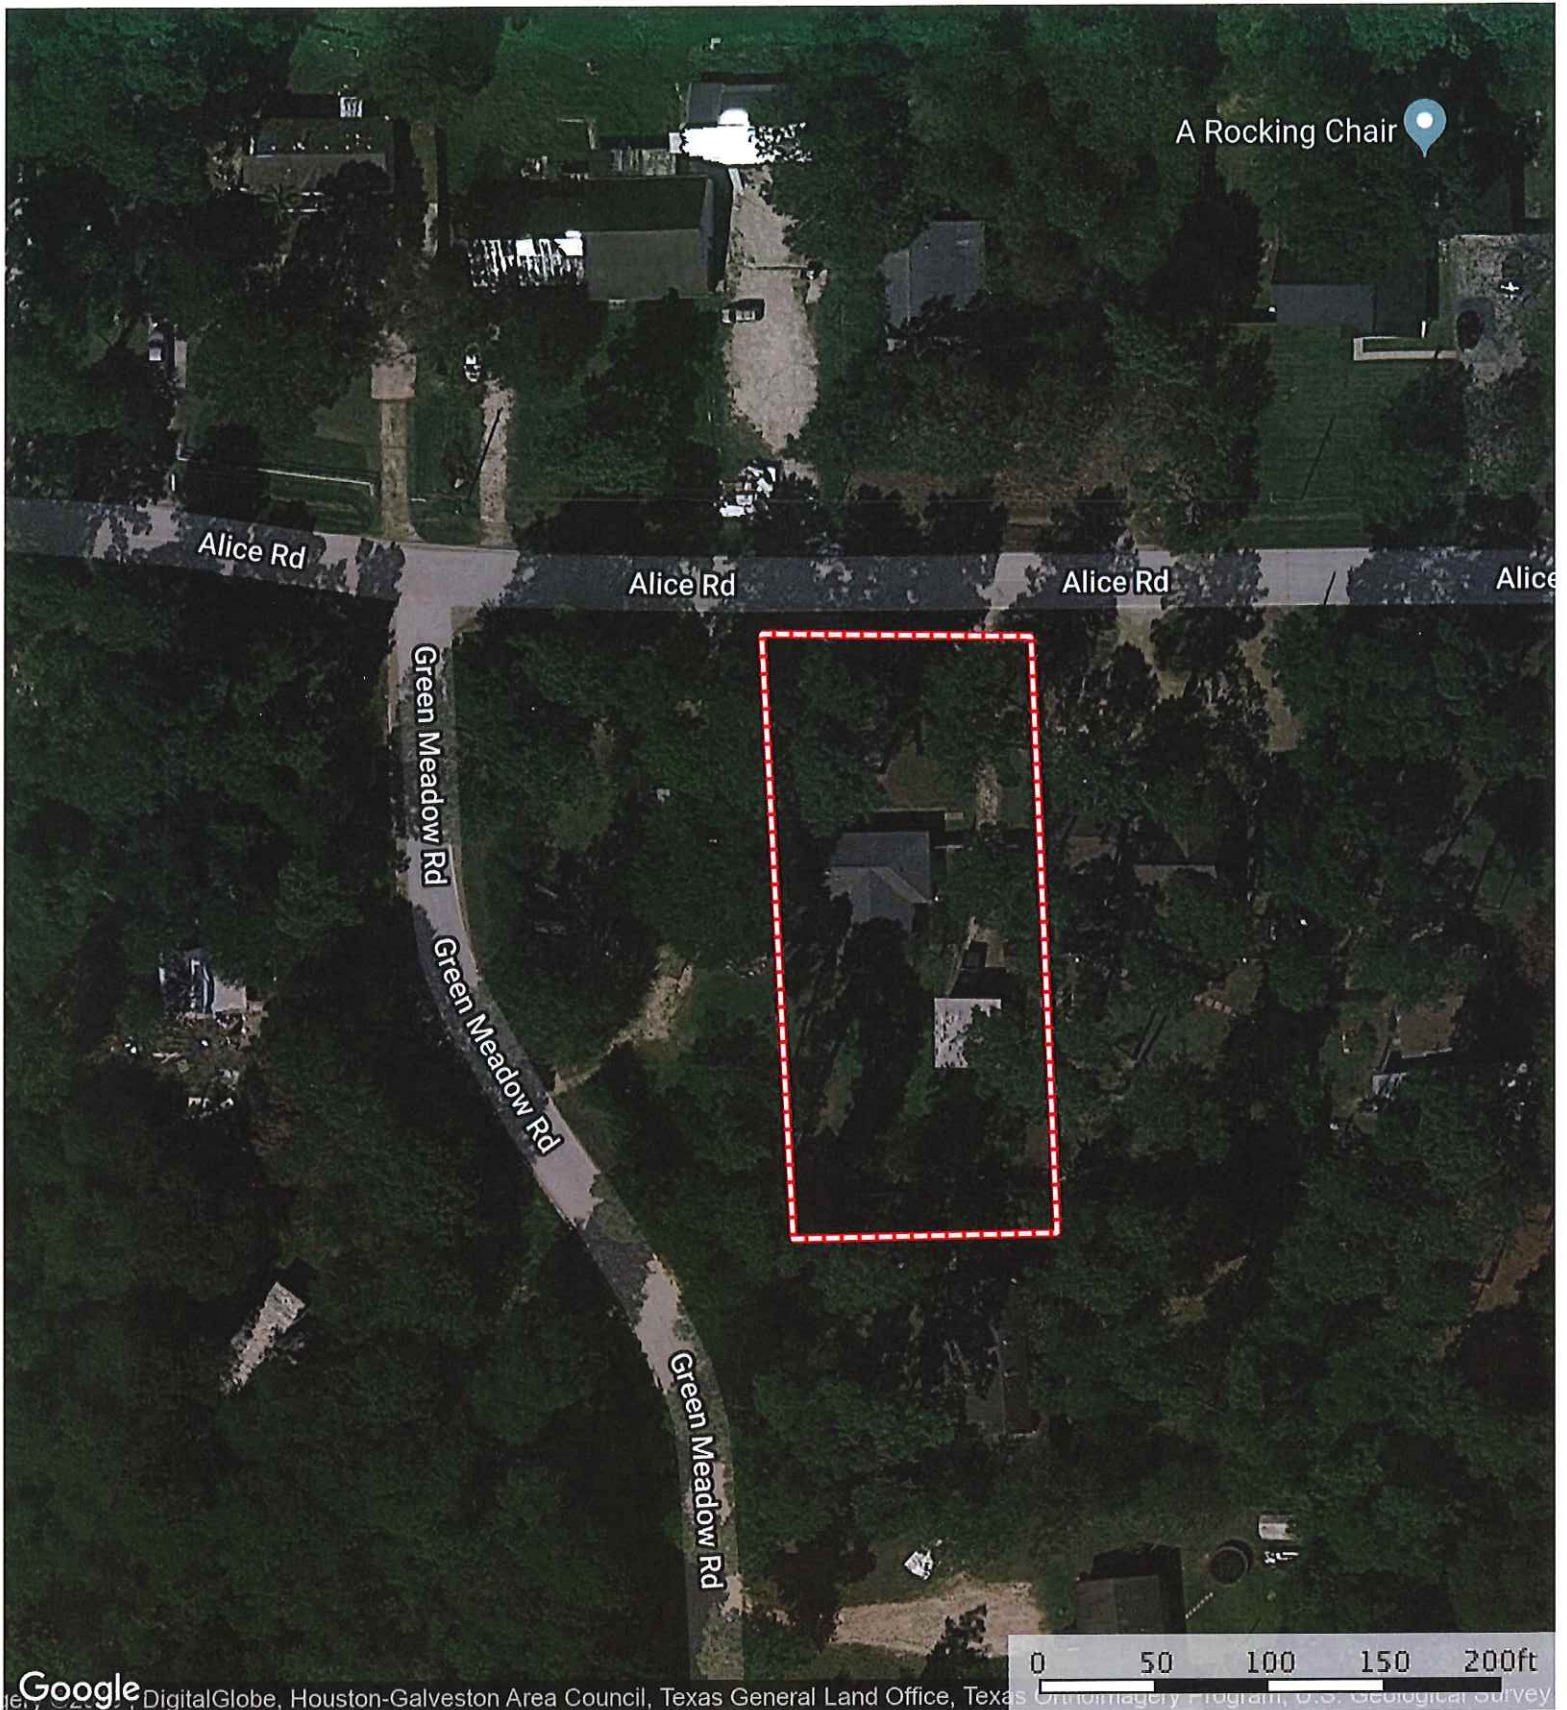

14019 Alice Rd.
Harris County, Texas, AC +/-

 Boundary

14019 Alice Rd.
Harris County, Texas, AC +/-

Google, DigitalGlobe, Houston-Galveston Area Council, Texas General Land Office, Texas Orthoimagery Program, U.S. Geological Survey

 Boundary

 The information contained herein was obtained from sources deemed to be reliable. MapRight Services makes no warranties or guarantees as to the completeness or accuracy thereof.

14019 Alice Rd.
Harris County, Texas, AC +/-

- Boundary
- 100 Year Floodplain
- 500 Year Floodplain
- Floodway
- Special
- Unmapped/Not