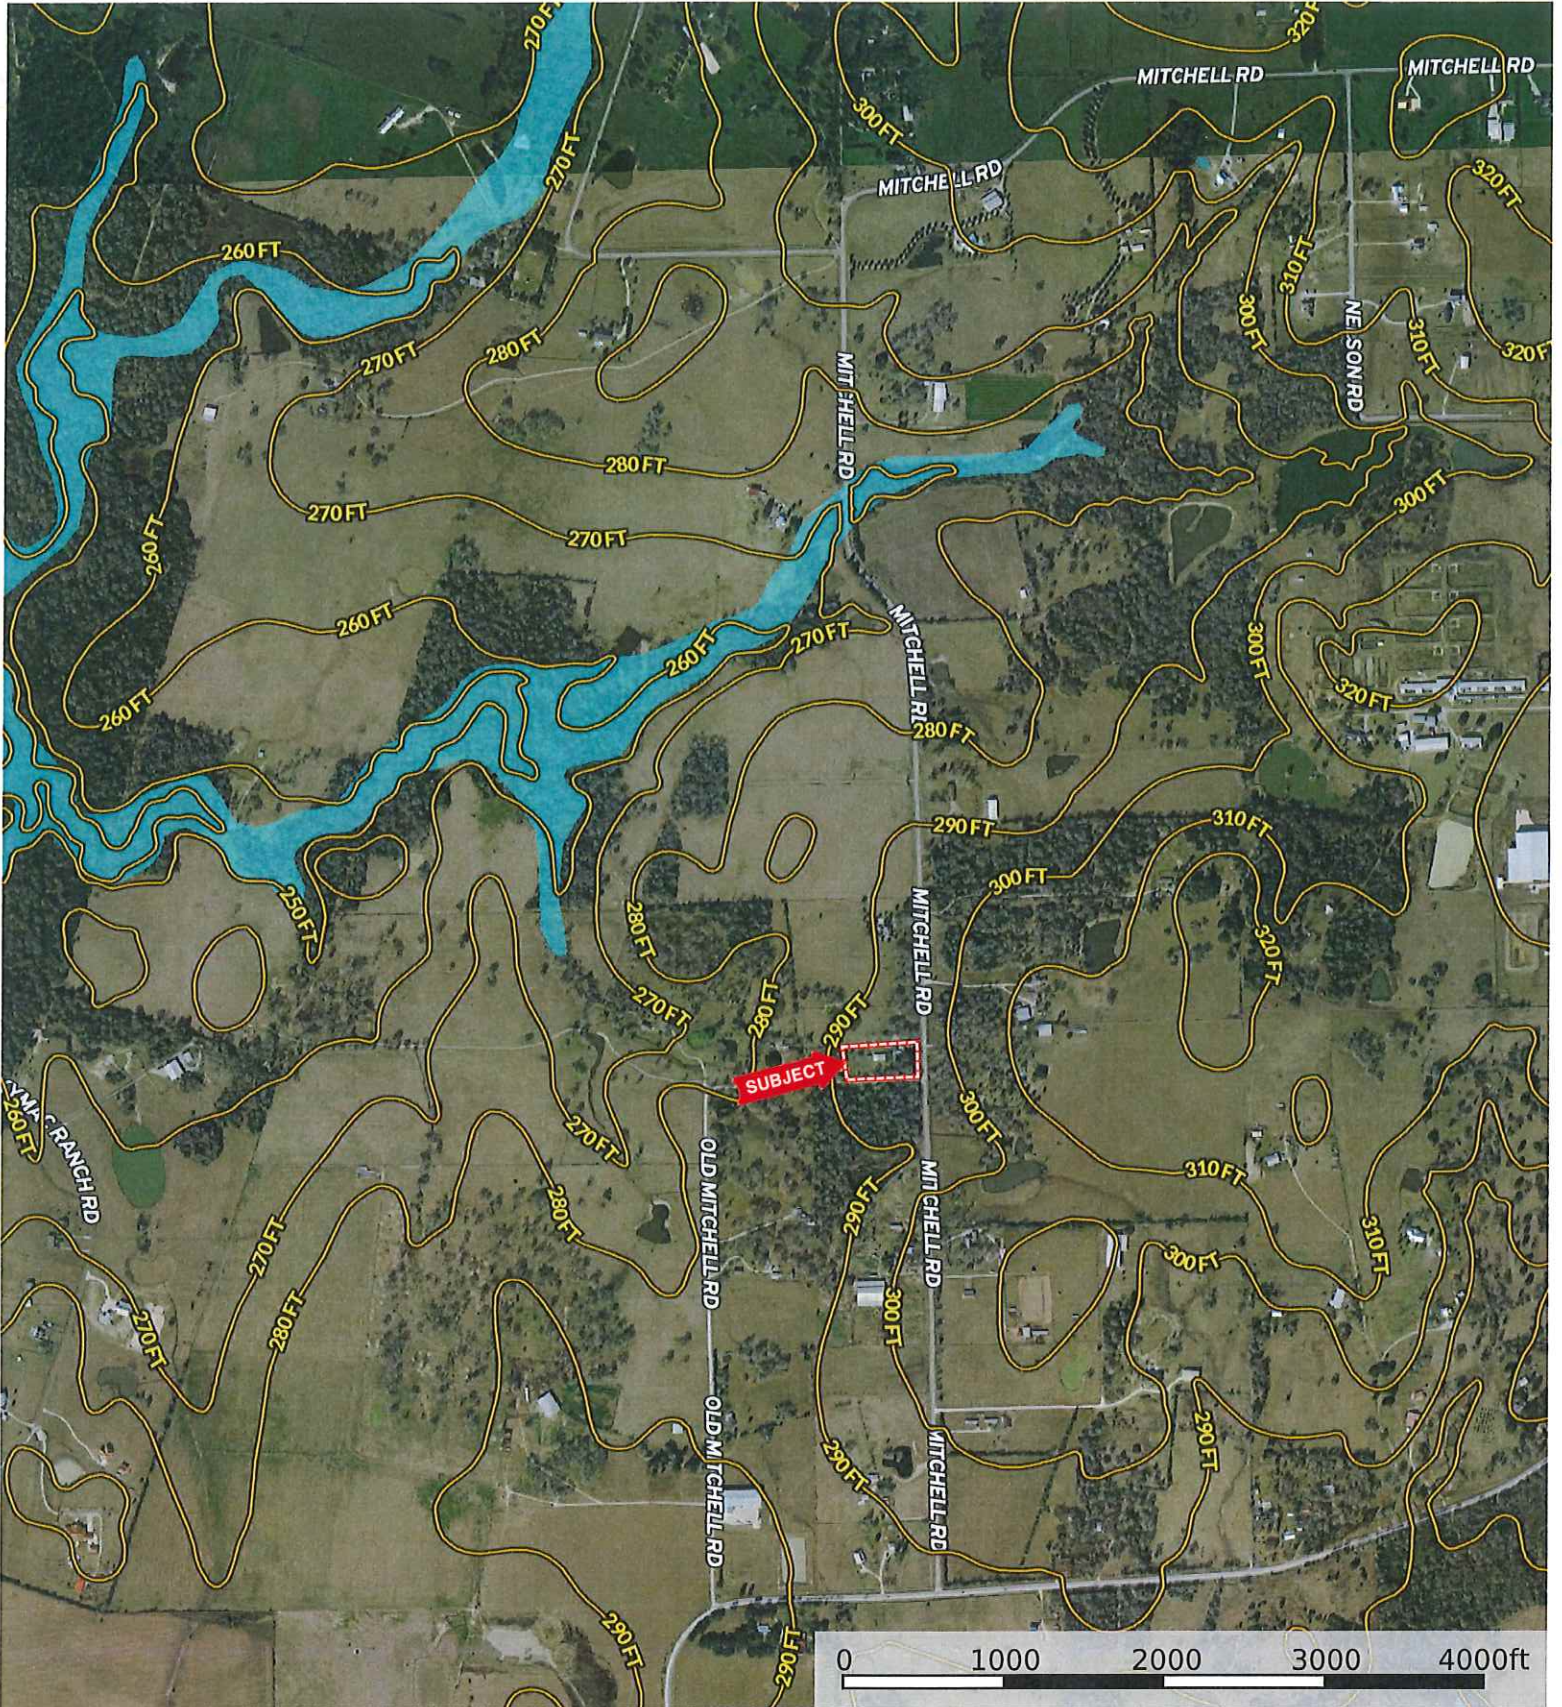

25075 Mitchell Rd.  
Waller County, Texas, AC +/-

 Boundary

 The information contained herein was obtained from sources deemed to be reliable. MapRight Services makes no warranties or guarantees as to the completeness or accuracy thereof.

25075 Mitchell Rd.  
Waller County, Texas, AC +/-

 Boundary

25075 Mitchell Rd.  
Waller County, Texas, AC +/-

- Boundary
- 100 Year Floodplain
- 500 Year Floodplain
- Floodway
- Special
- Unmapped/ Not Included