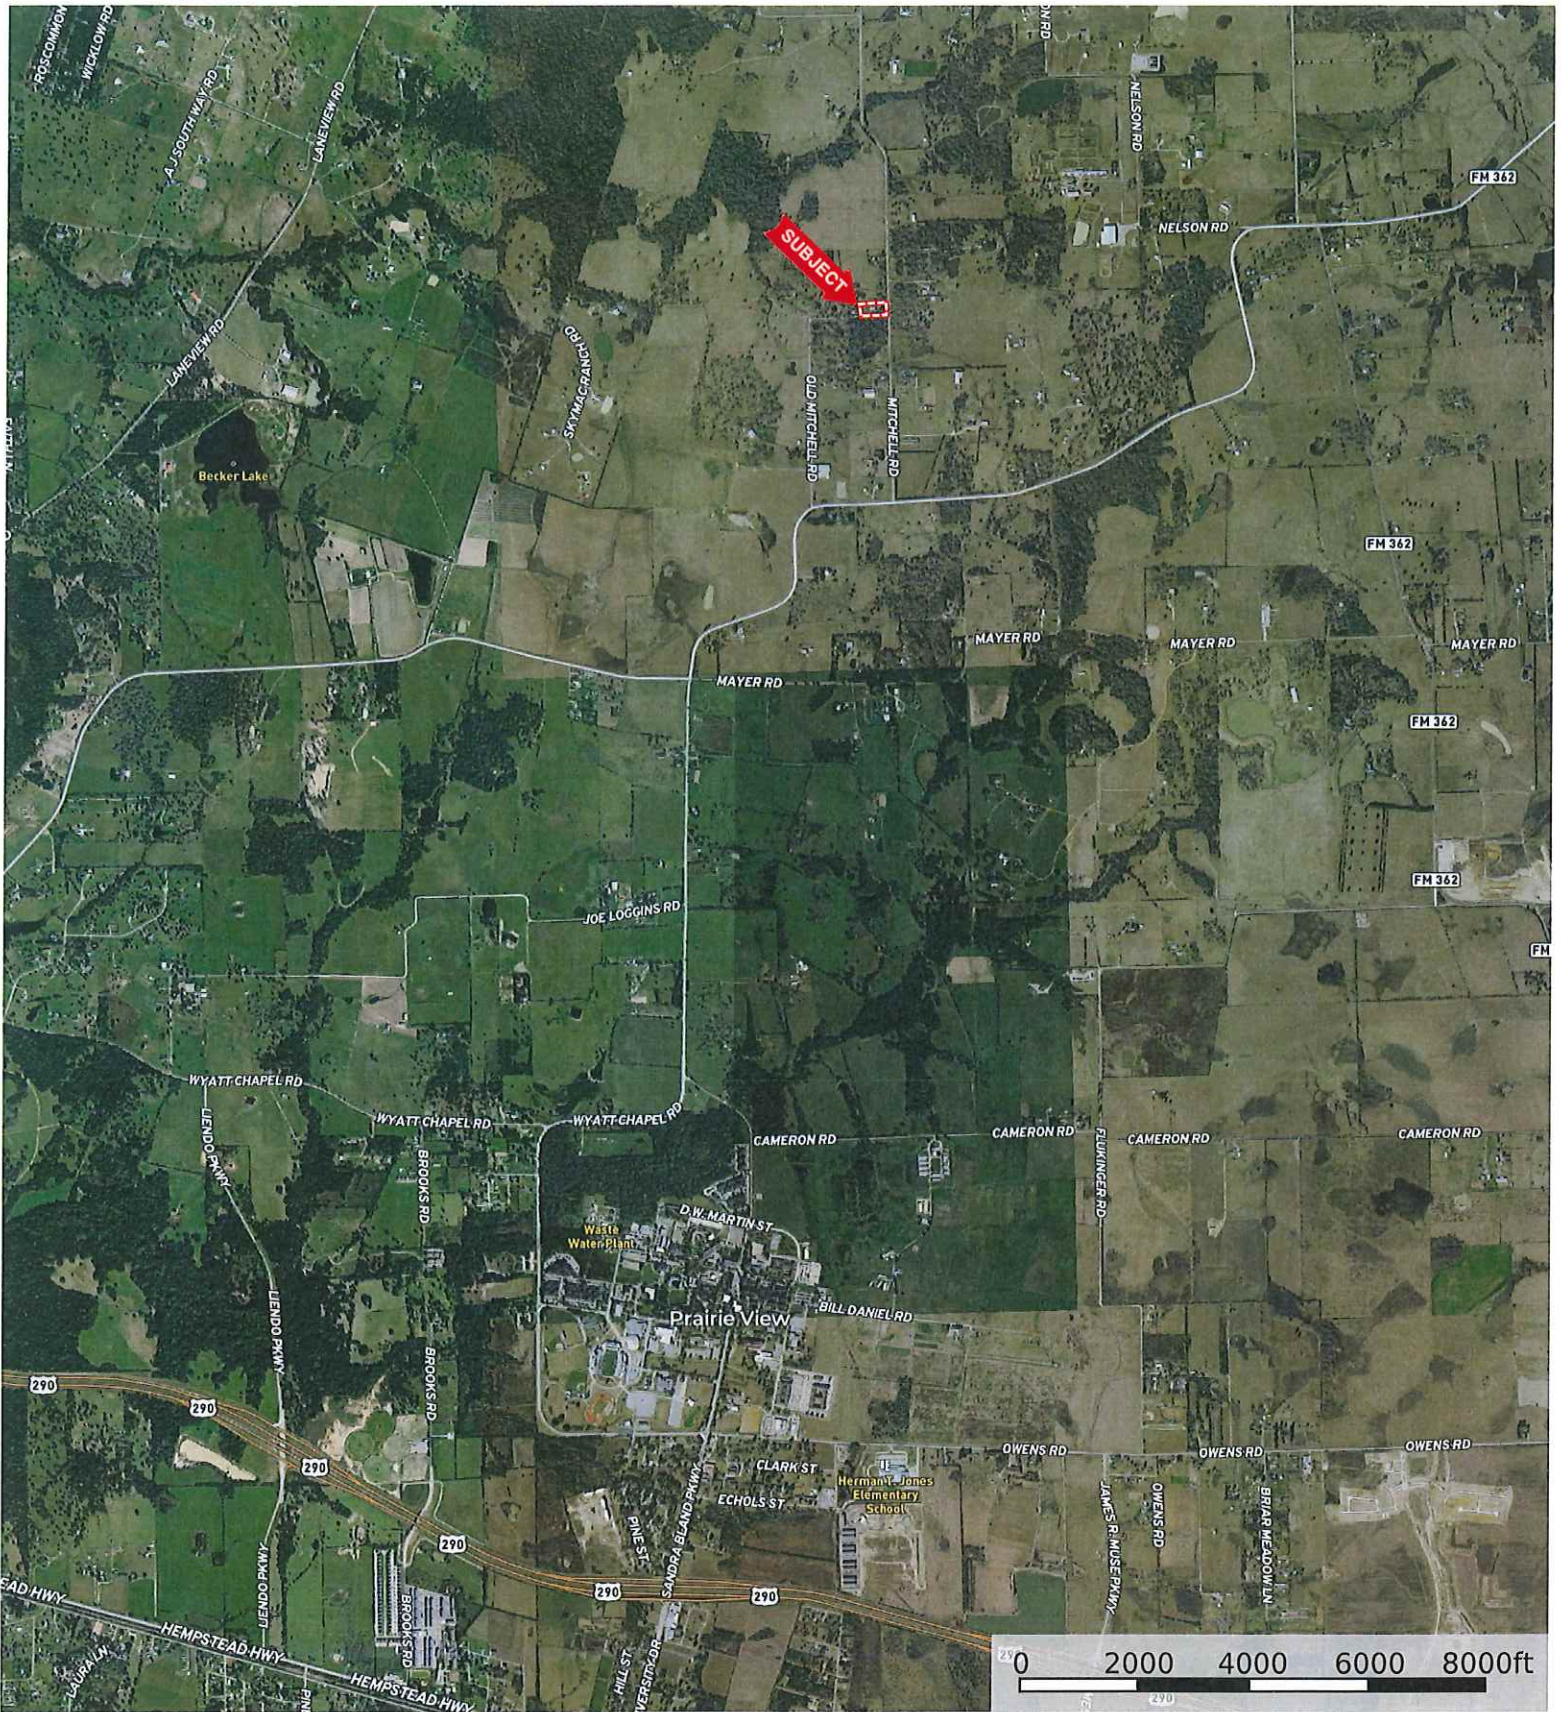

25075 Mitchell Rd.  
Waller County, Texas, AC +/-

 Boundary

 The information contained herein was obtained from sources deemed to be reliable. MapRight Services makes no warranties or guarantees as to the completeness or accuracy thereof.

25075 Mitchell Rd.  
Waller County, Texas, AC +/-

 Boundary

25075 Mitchell Rd.  
Waller County, Texas, AC +/-

- Boundary
- 100 Year Floodplain
- 500 Year Floodplain
- Floodway
- Special
- Unmapped/ Not Included