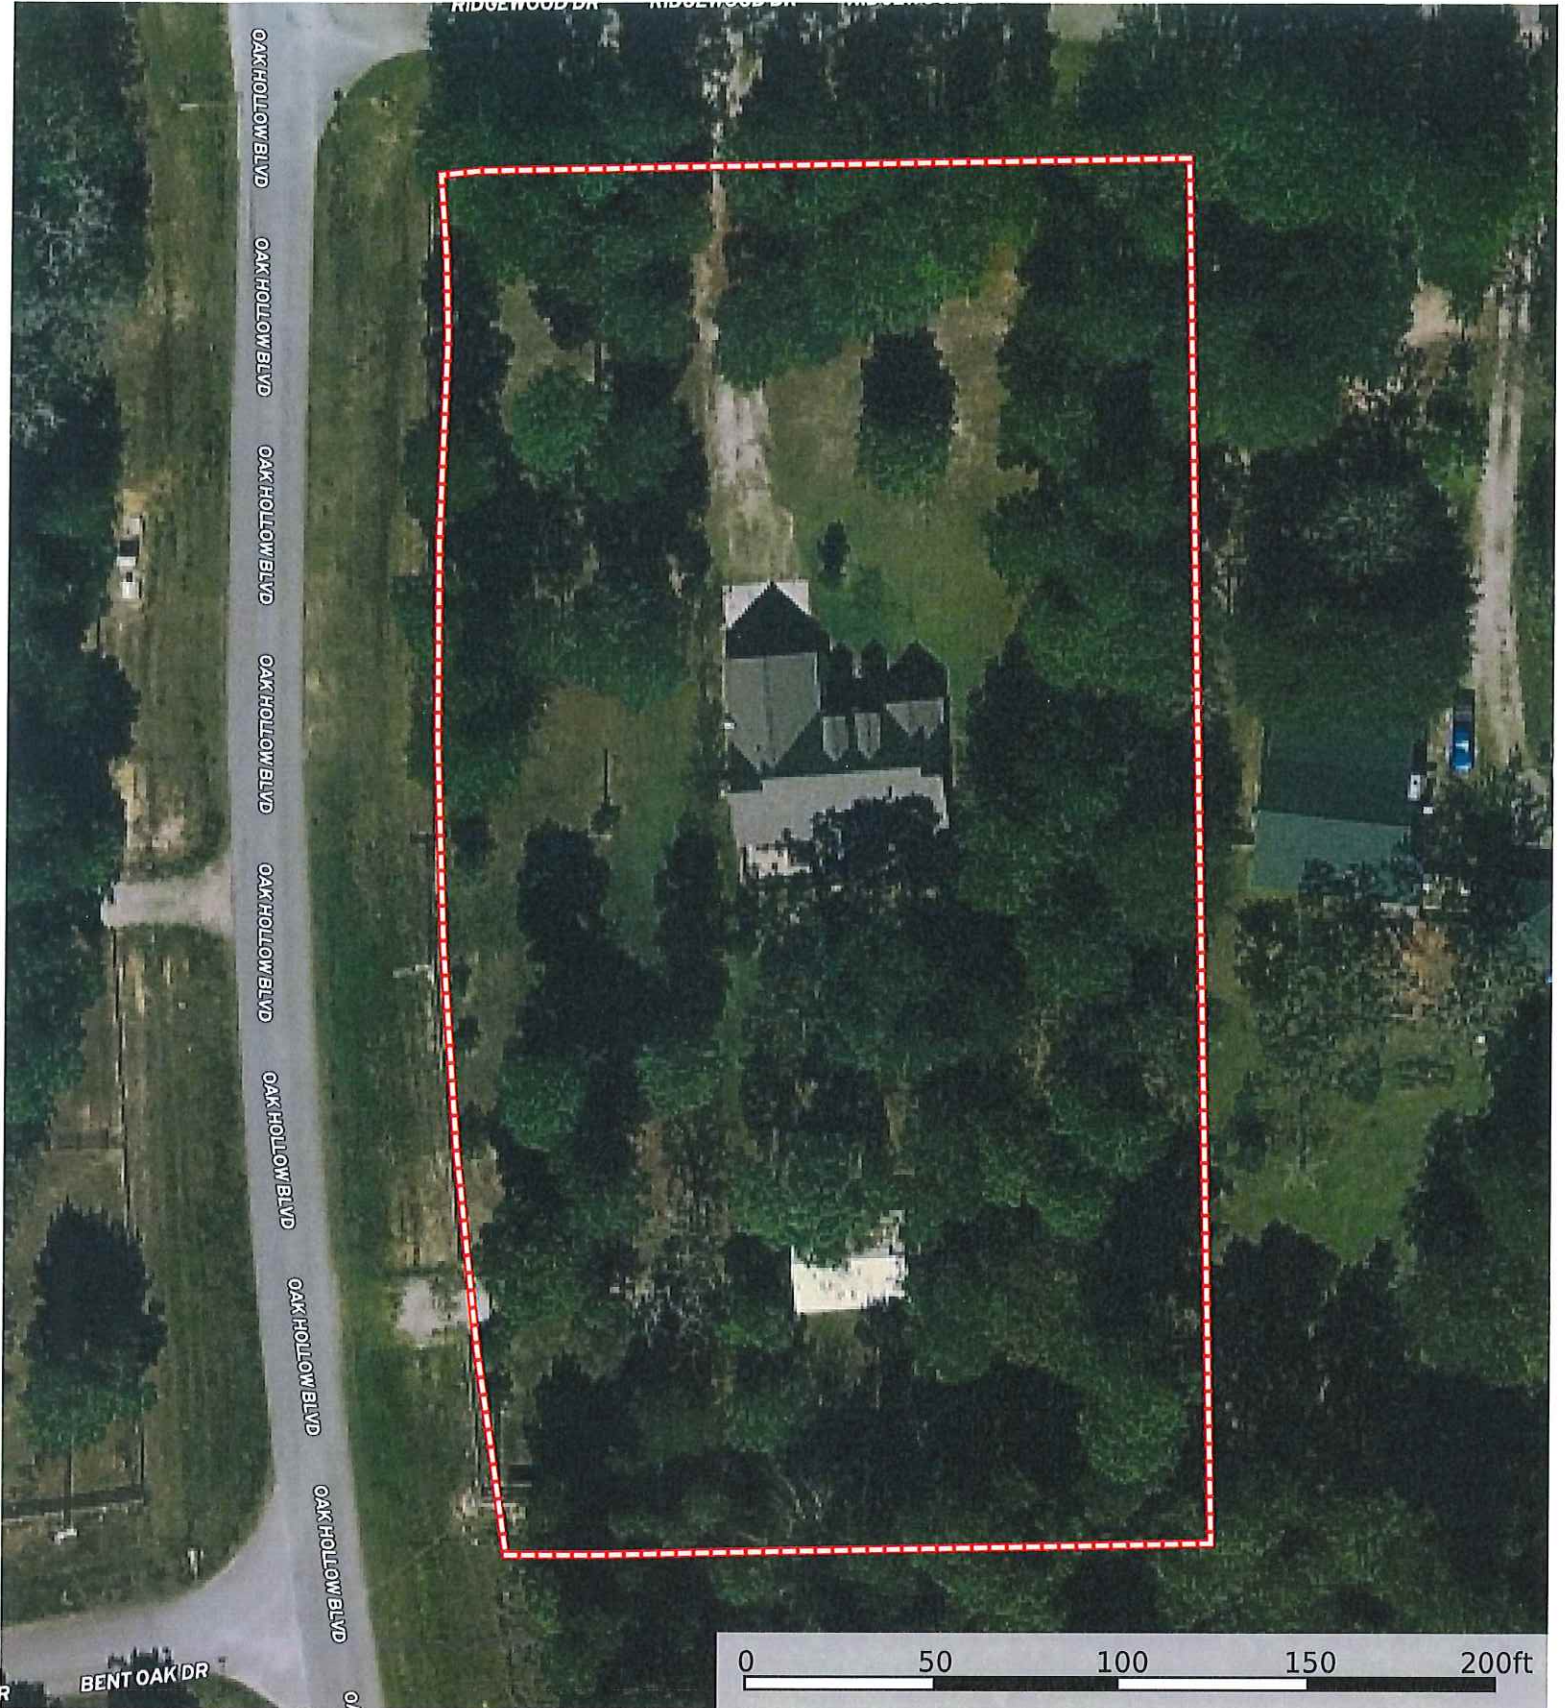

387 Ridgewood
Waller County, Texas, AC +/-

 Boundary

387 Ridgewood
Waller County, Texas, AC +/-

 Boundary

387 Ridgewood
Waller County, Texas, AC +/-

 Boundary

387 Ridgewood

Waller County, Texas, AC +/-

- Boundary
- 100 Year Floodplain
- 500 Year Floodplain
- Floodway
- Special
- Unmapped/ Not Included