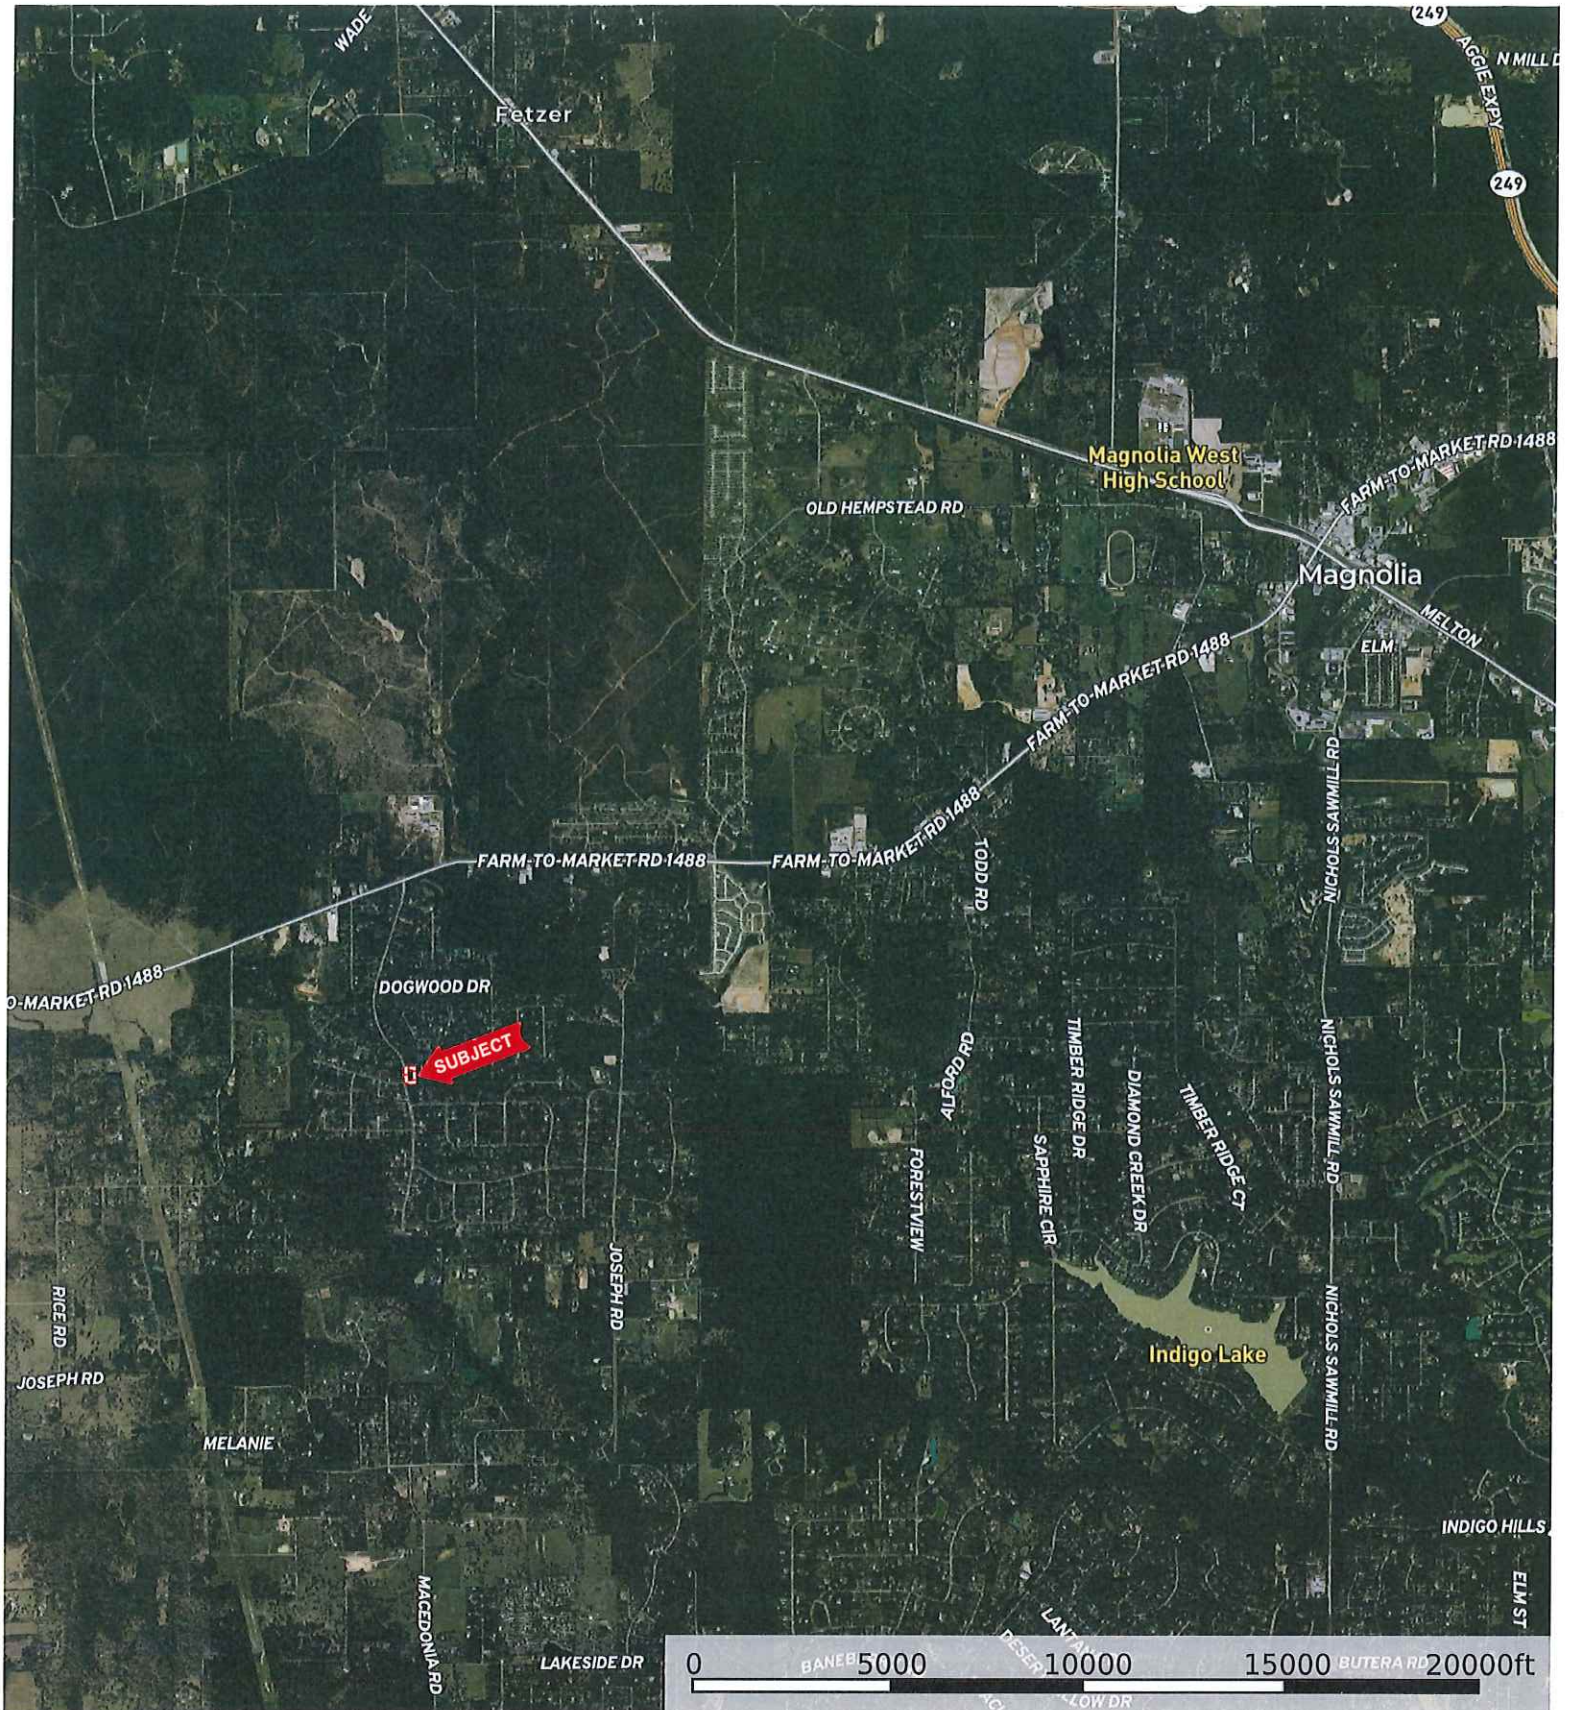

387 Ridgewood
Waller County, Texas, AC +/-

 Boundary

387 Ridgewood
Waller County, Texas, AC +/-

 Boundary

387 Ridgewood
Waller County, Texas, AC +/-

 Boundary

387 Ridgewood

Waller County, Texas, AC +/-

- Boundary
- 100 Year Floodplain
- 500 Year Floodplain
- Floodway
- Special
- Unmapped/ Not Included