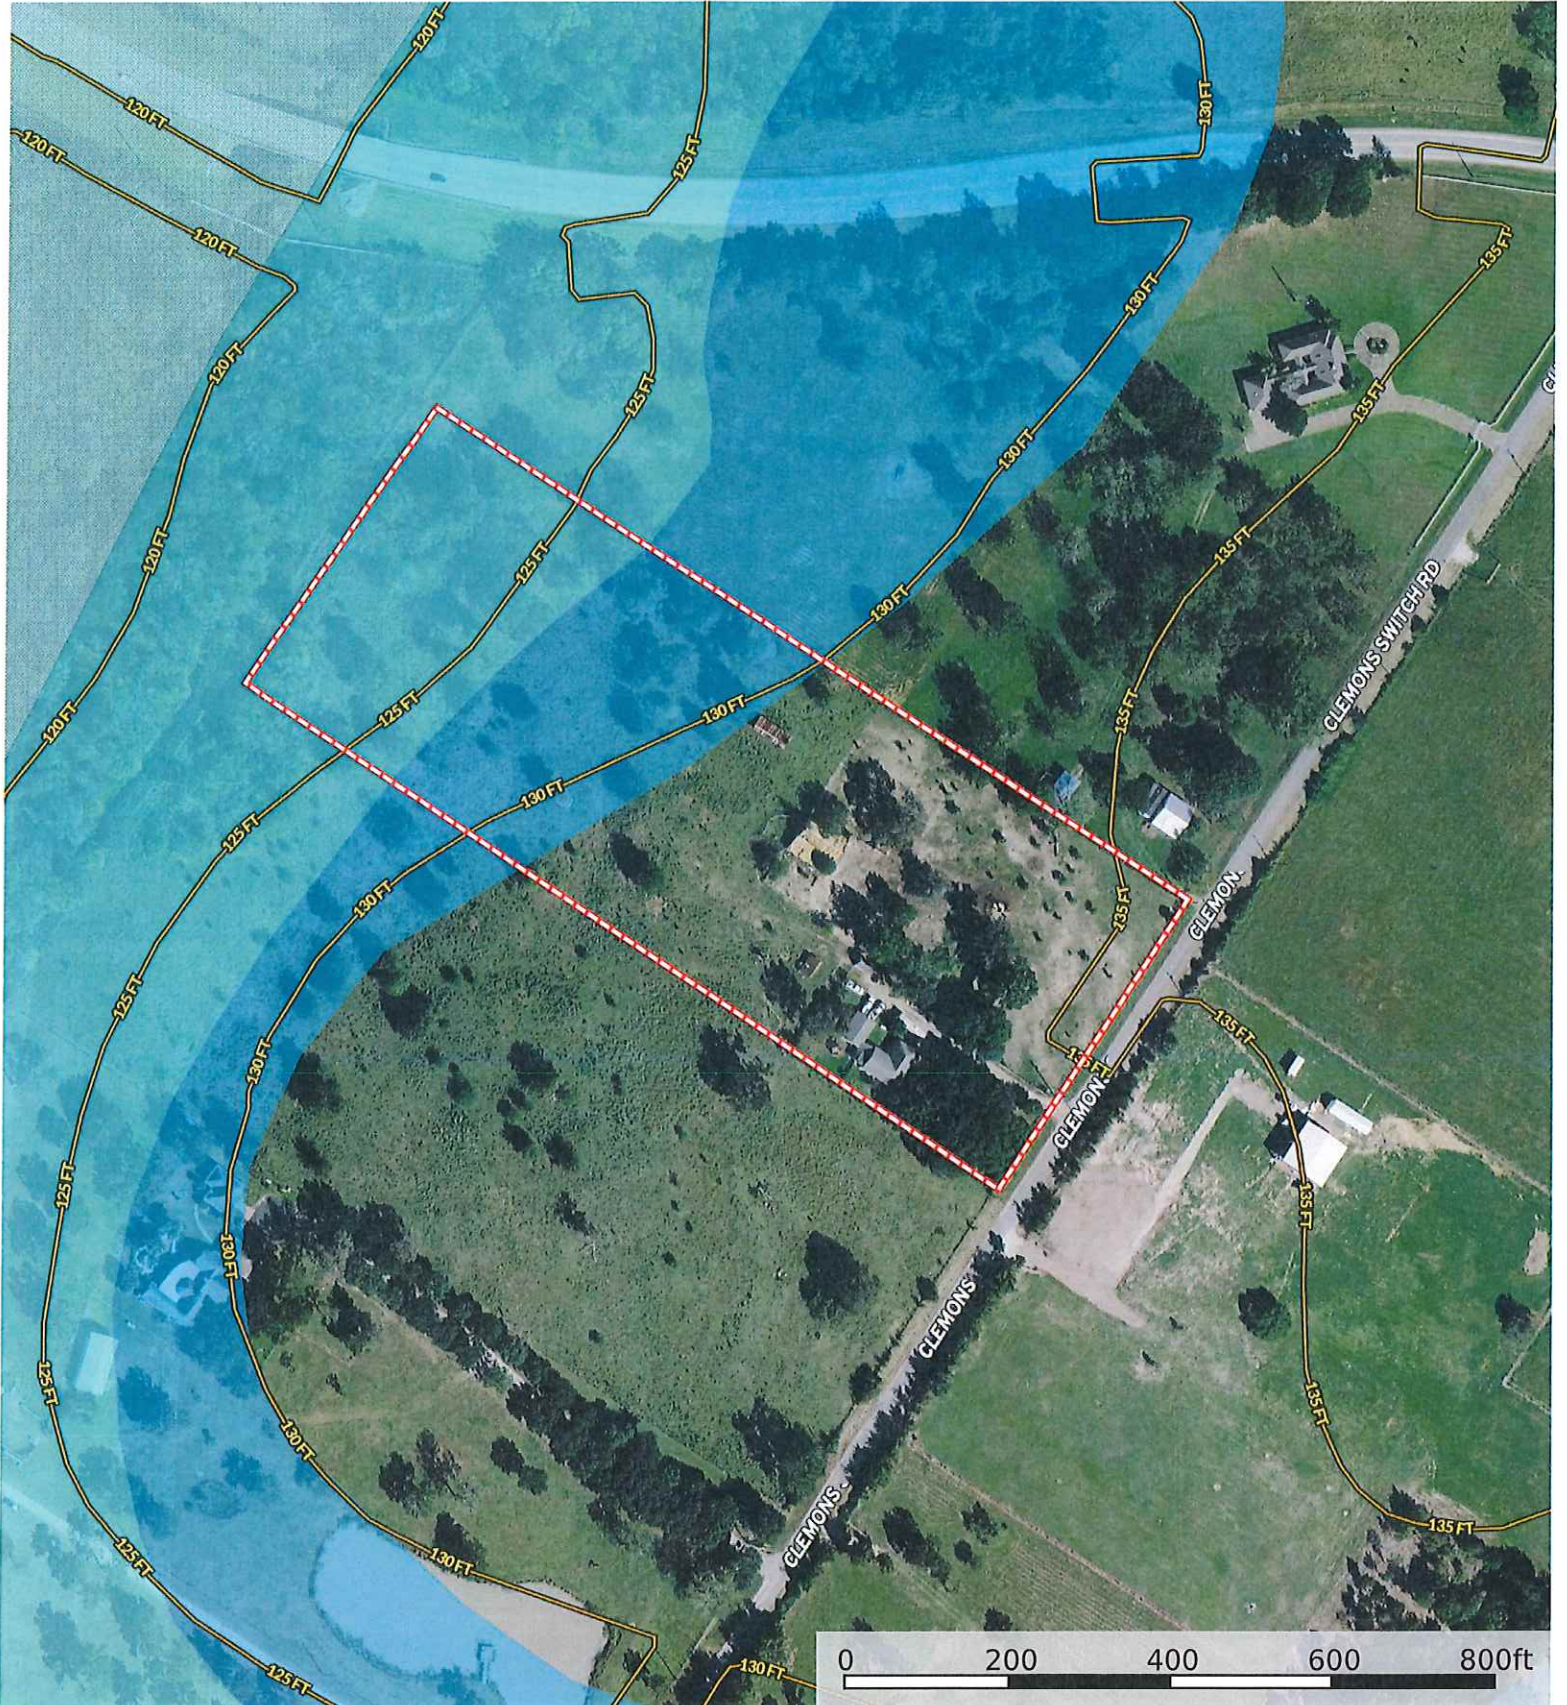

3803 Clemons Switch
Waller County, Texas, AC +/-

 Boundary

3803 Clemons Switch
Waller County, Texas, AC +/-

Boundary

3803 Clemons Switch
Waller County, Texas, AC +/-

 Boundary

3803 Clemons Switch
Waller County, Texas, AC +/-

- Boundary
- 100 Year Floodplain
- 500 Year Floodplain
- Floodway
- Special
- Unmapped/ Not Included

3803 Clemons Switch
Waller County, Texas, AC +/-

- Boundary
- 100 Year Floodplain
- 500 Year Floodplain
- Floodway
- Special
- Unmapped/ Not Included