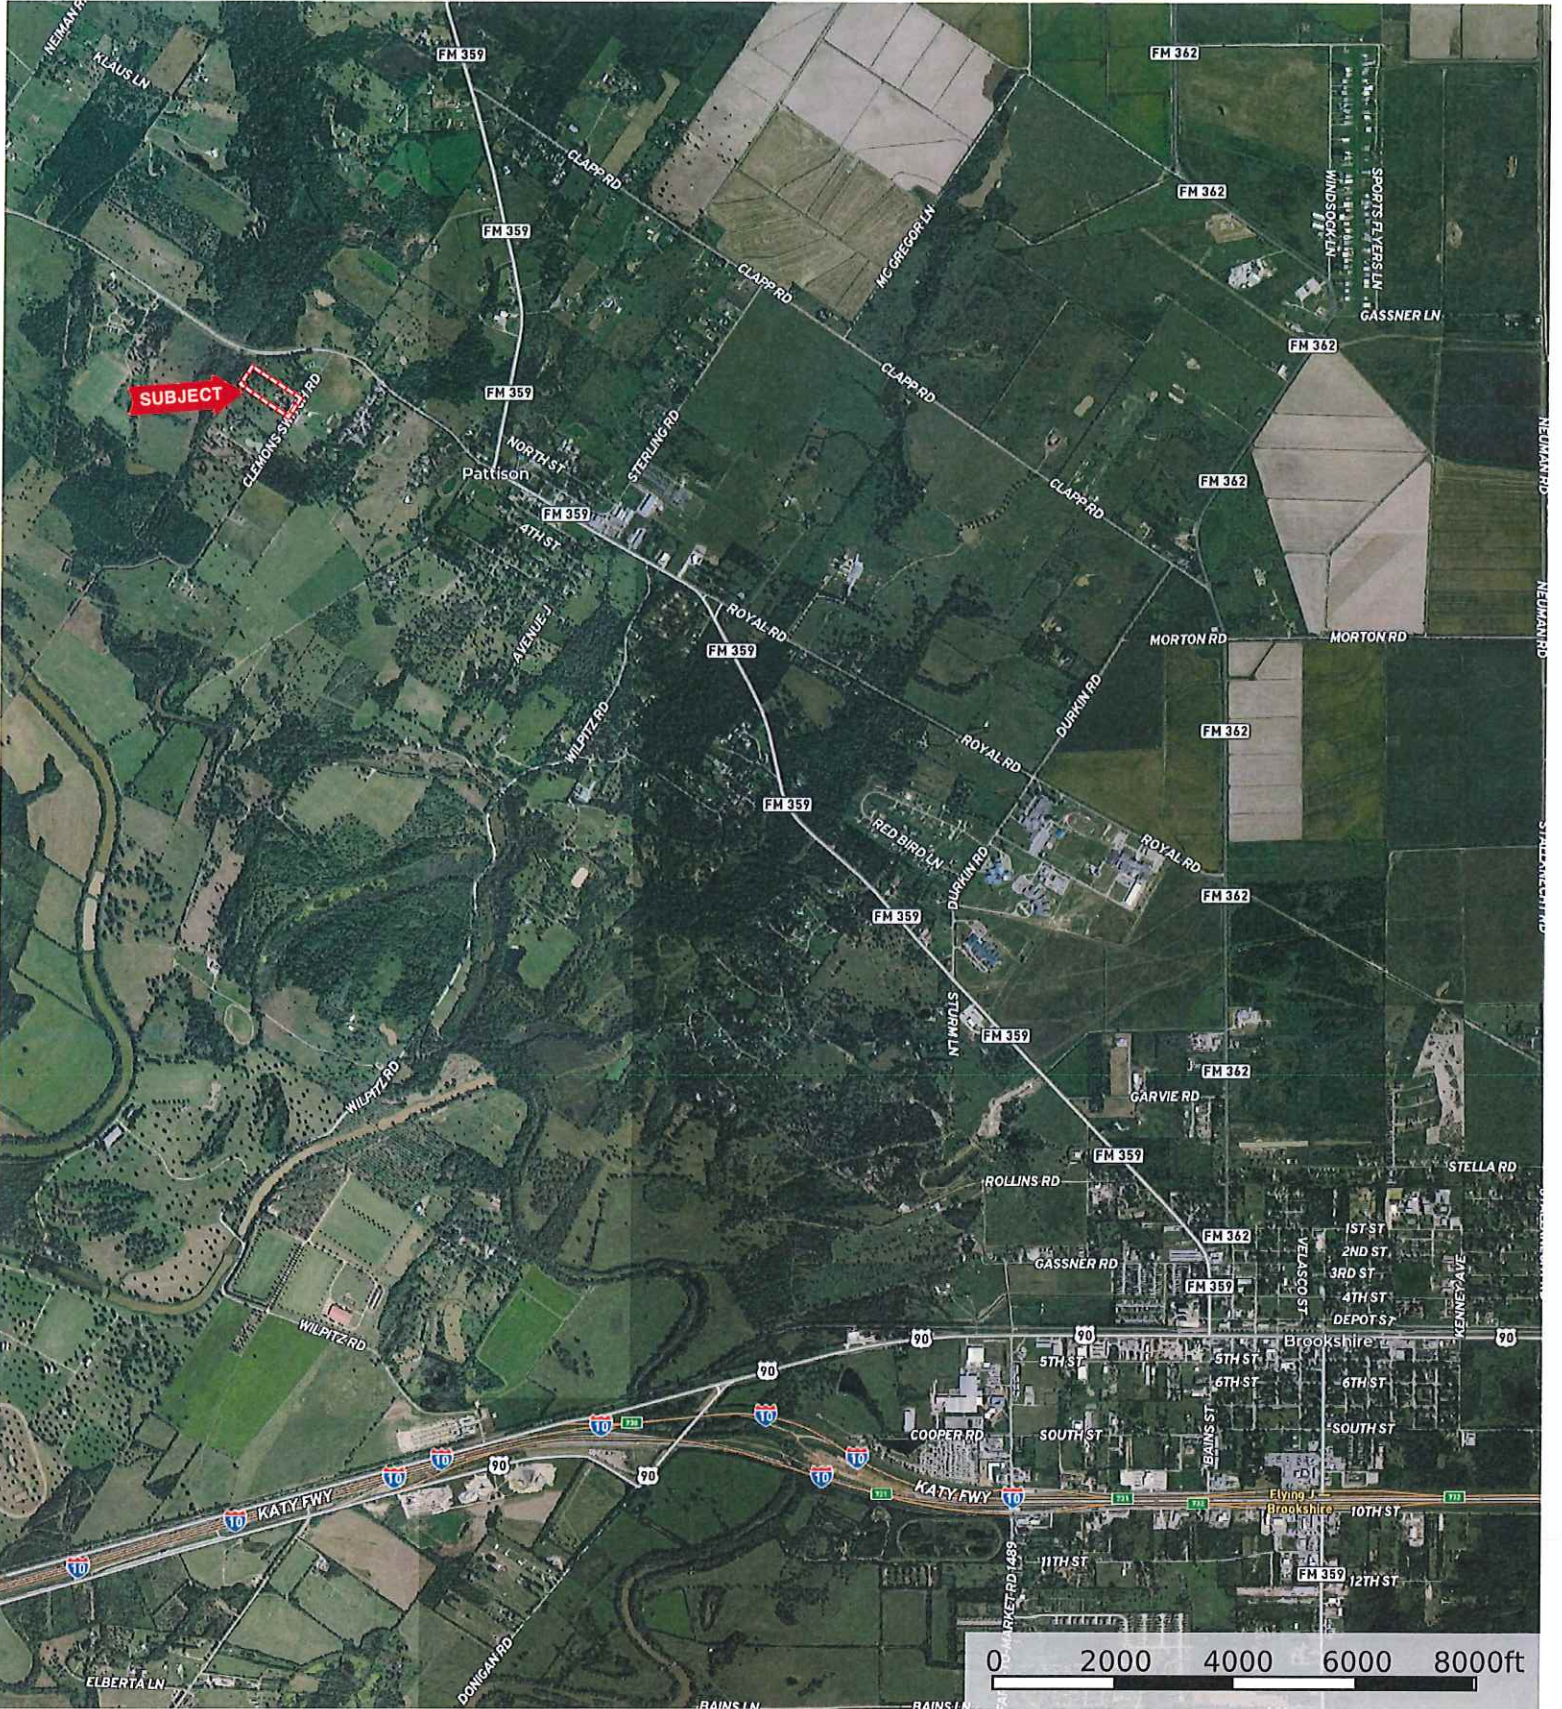

3803 Clemons Switch
Waller County, Texas, AC +/-

 Boundary

3803 Clemons Switch
Waller County, Texas, AC +/-

Boundary

3803 Clemons Switch
Waller County, Texas, AC +/-

 Boundary

3803 Clemons Switch
Waller County, Texas, AC +/-

- Boundary
- 100 Year Floodplain
- 500 Year Floodplain
- Floodway
- Special
- Unmapped/ Not Included

3803 Clemons Switch
Waller County, Texas, AC +/-

- Boundary
- 100 Year Floodplain
- 500 Year Floodplain
- Floodway
- Special
- Unmapped/ Not Included