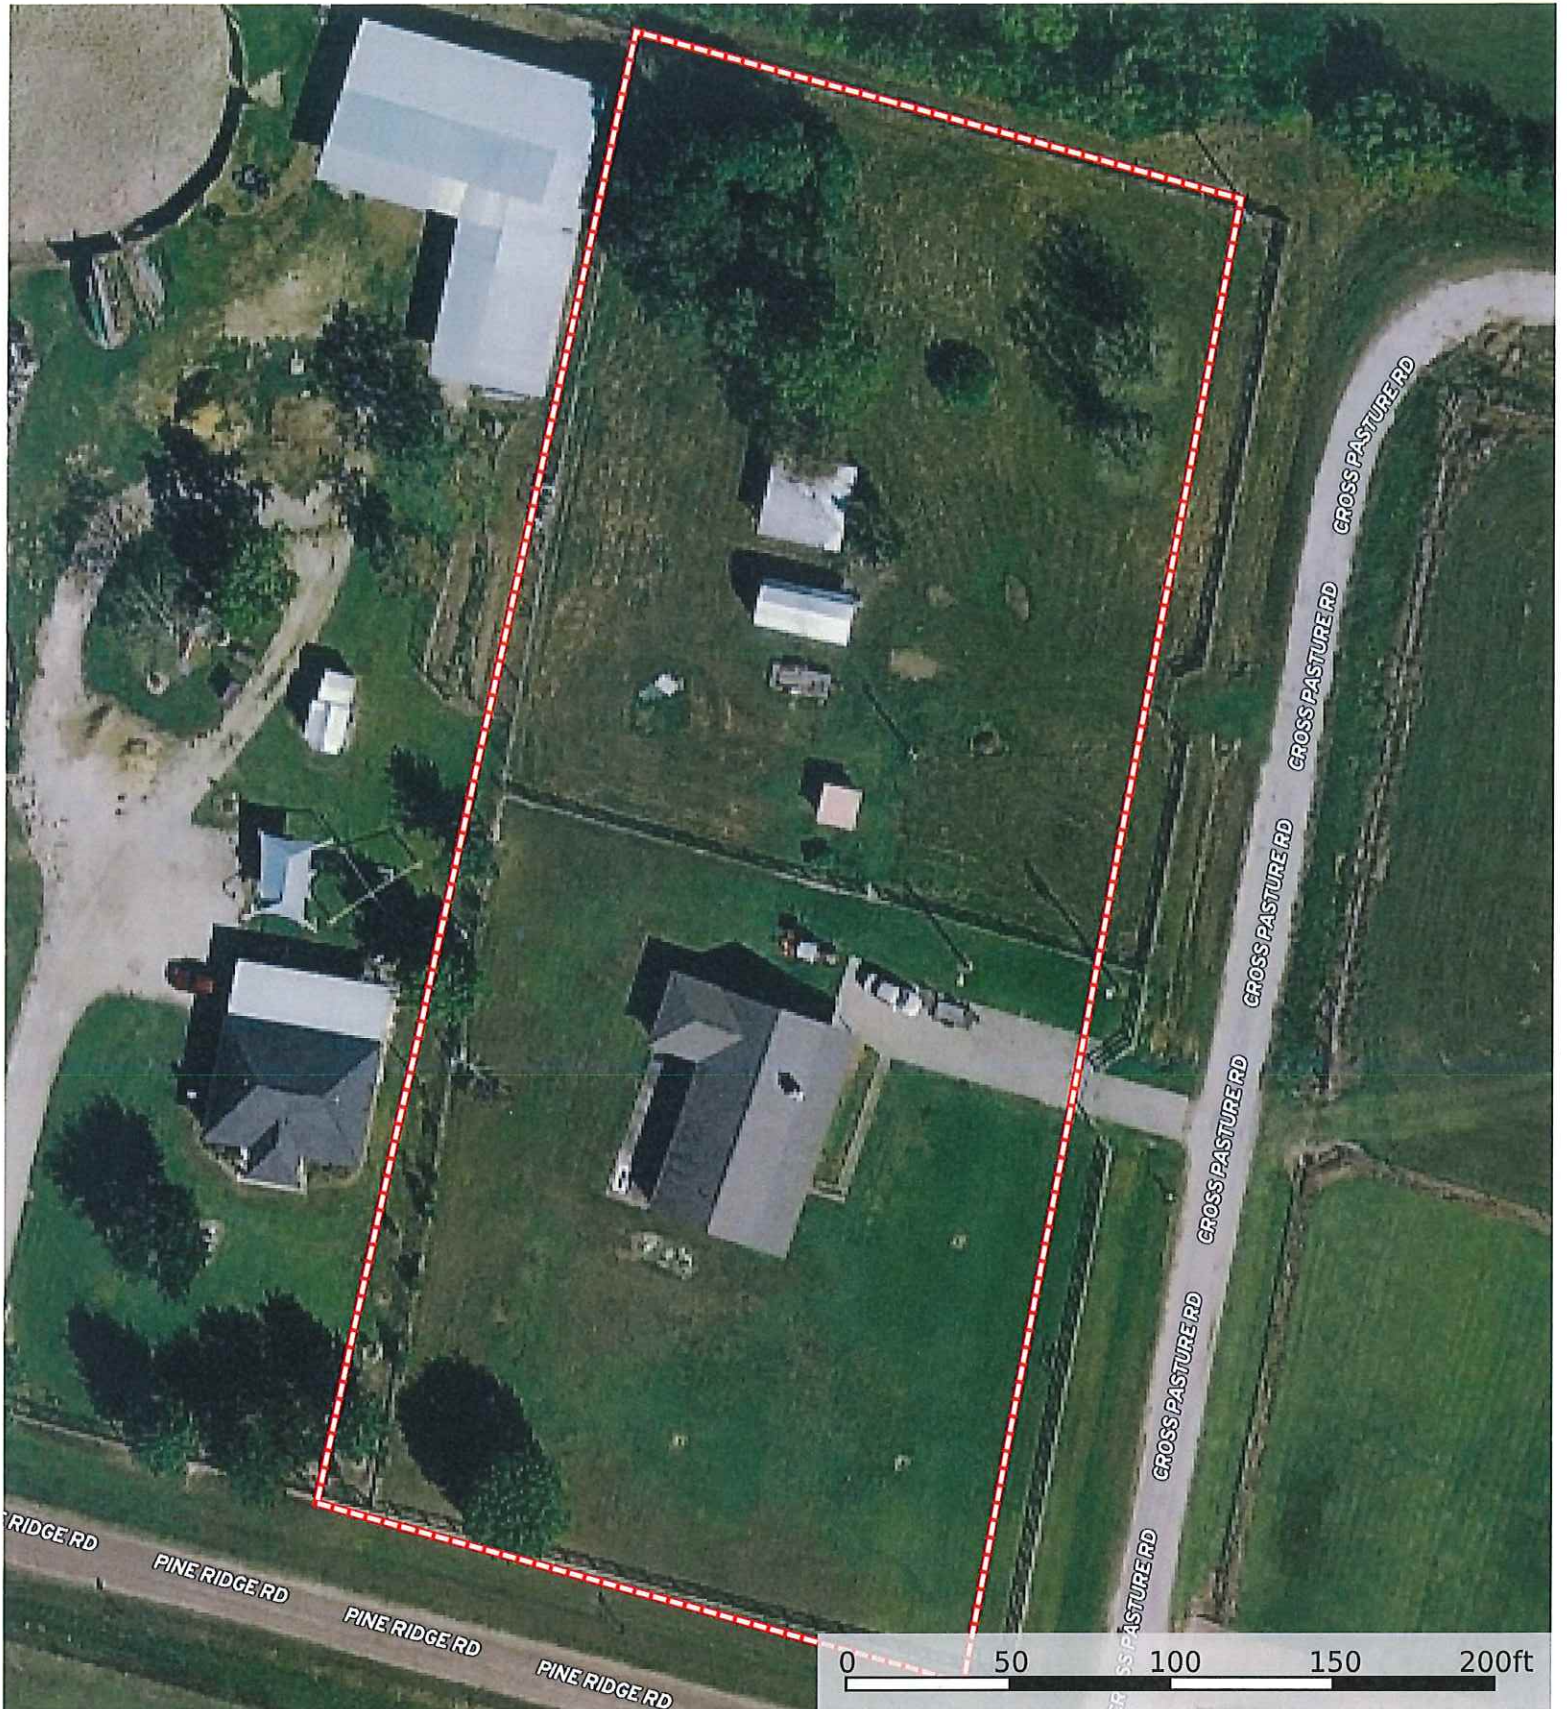

 Boundary

20211 Cross Pasture Rd.
 Waller County, Texas, AC +/-

- Boundary
- 100 Year Floodplain
- 500 Year Floodplain
- Floodway
- Special
- Unmapped/ Not

20211 Cross Pasture Rd.
Waller County, Texas, AC +/-

- Boundary
- 100 Year Floodplain
- 500 Year Floodplain
- Floodway
- Special
- Unmapped/Not