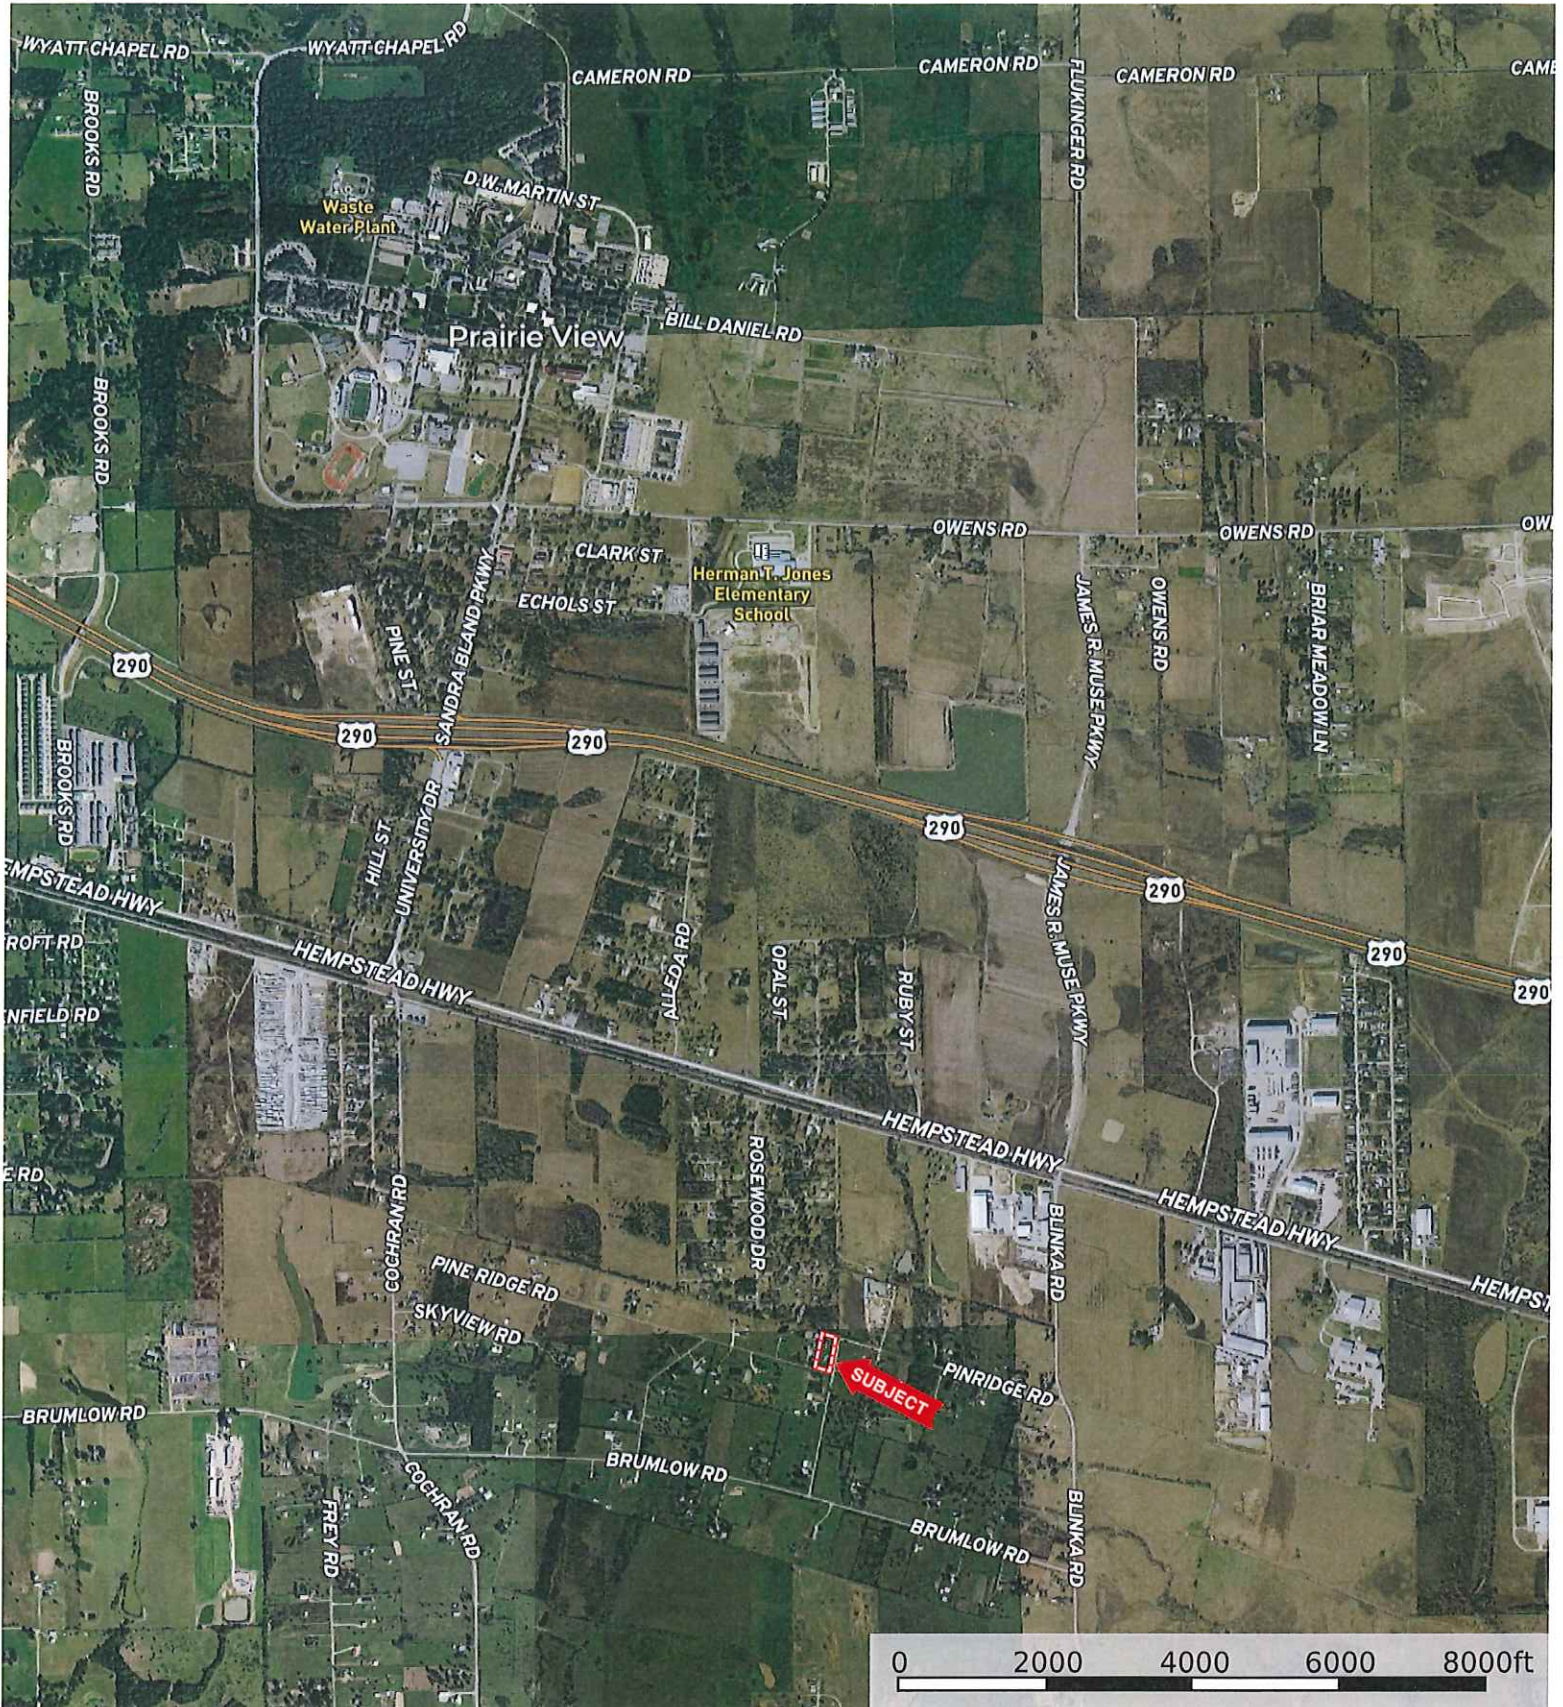

20211 Cross Pasture Rd.
Waller County, Texas, AC +/-

Boundary