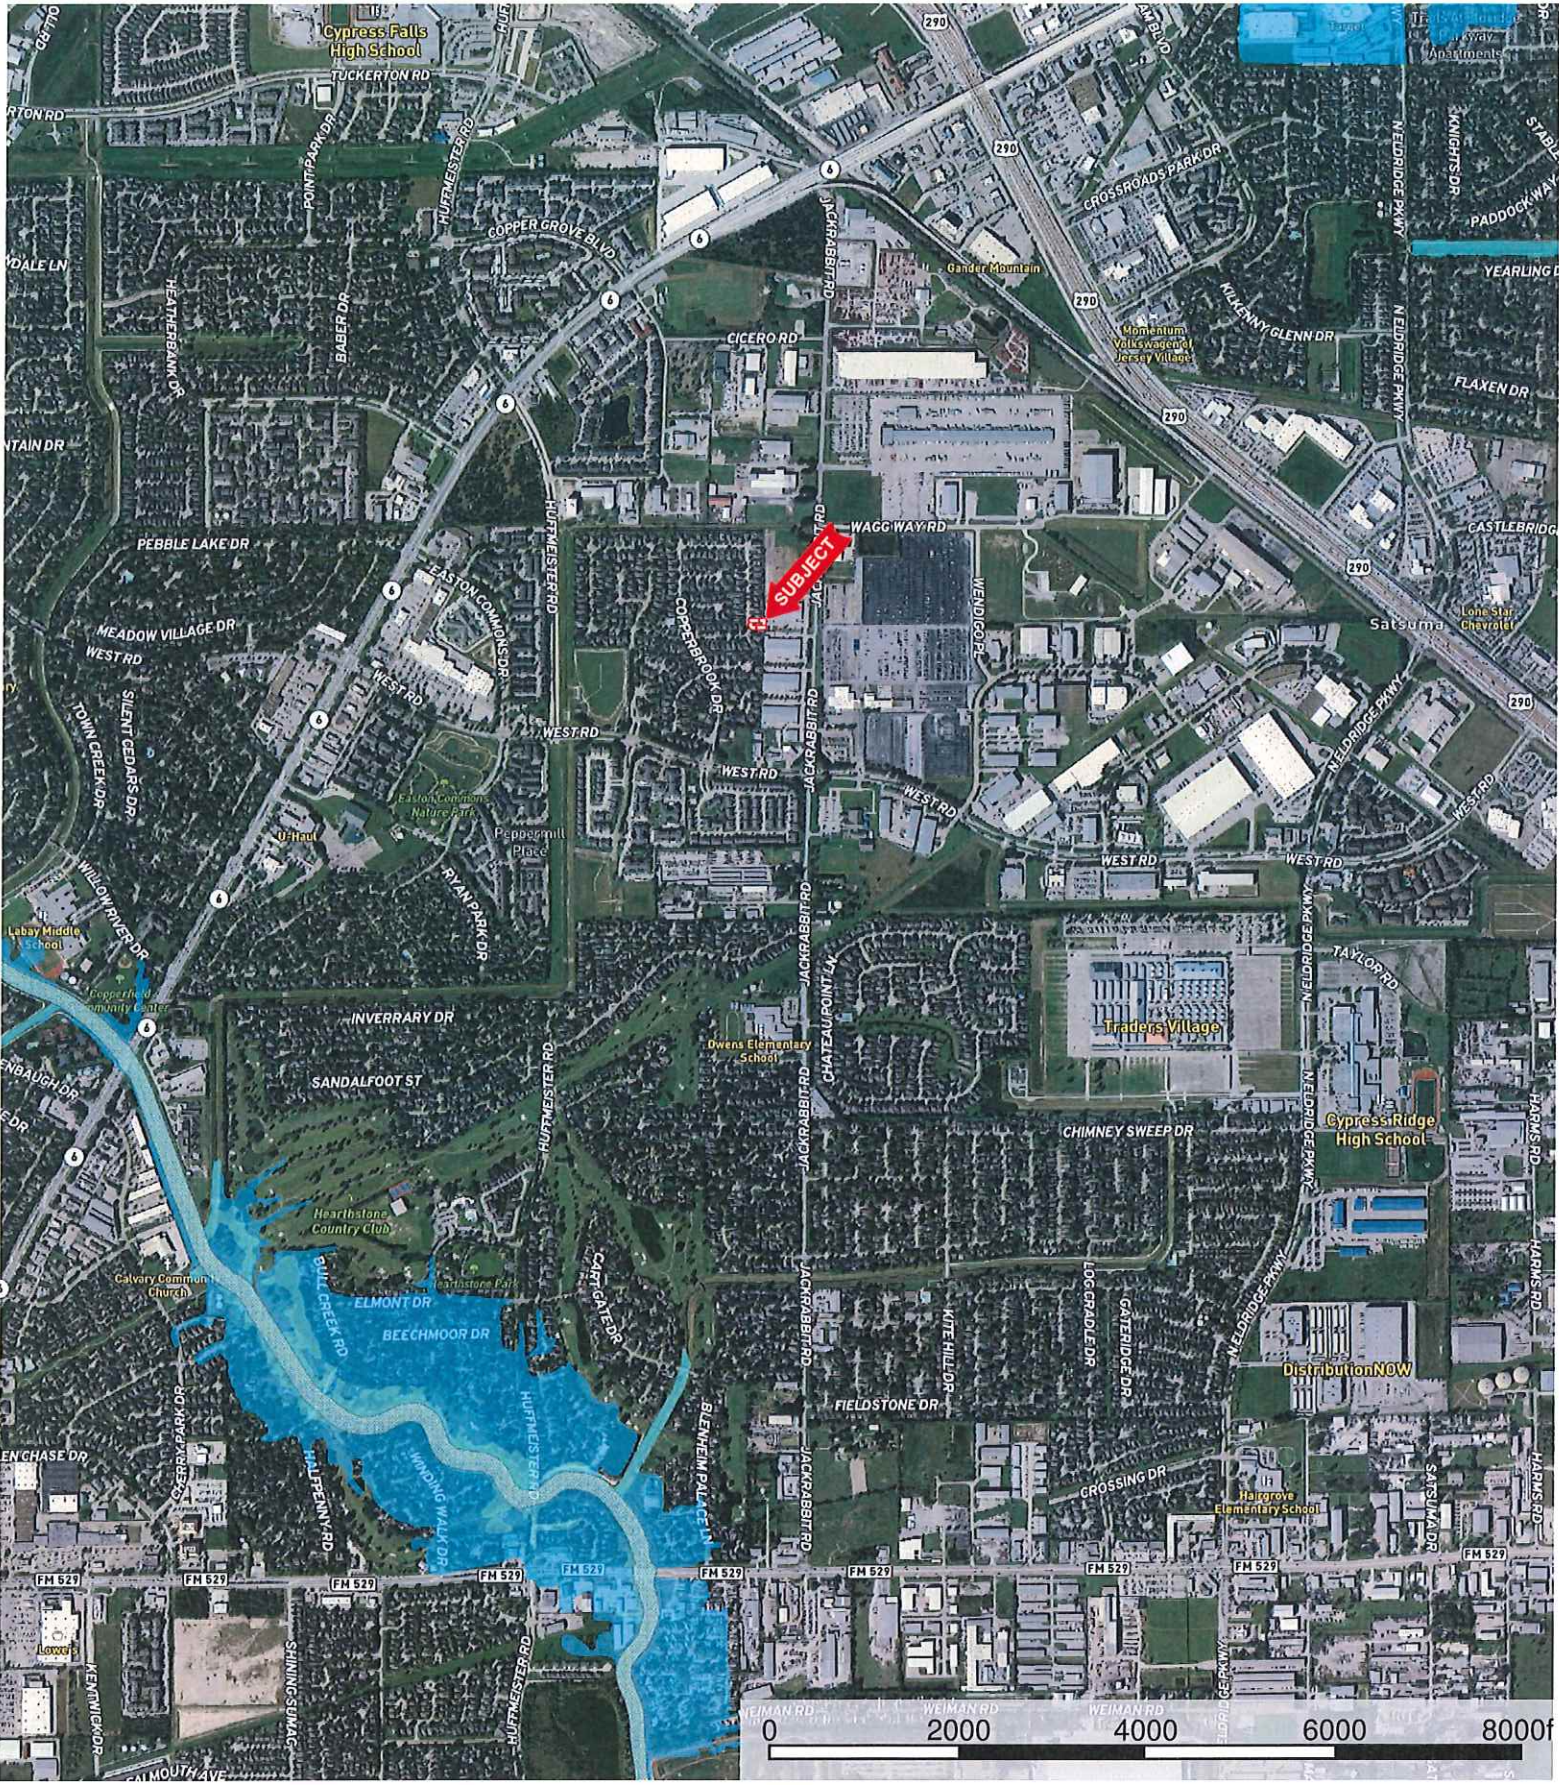

Boundary

1700 Pleasantbrook Dr.  
Llano, Texas, AC +/-

Boundary

- ↗ Boundary
- 100 Year Floodplain
- 500 Year Floodplain
- Floodway
- Special
- Unmapped/ Not Included