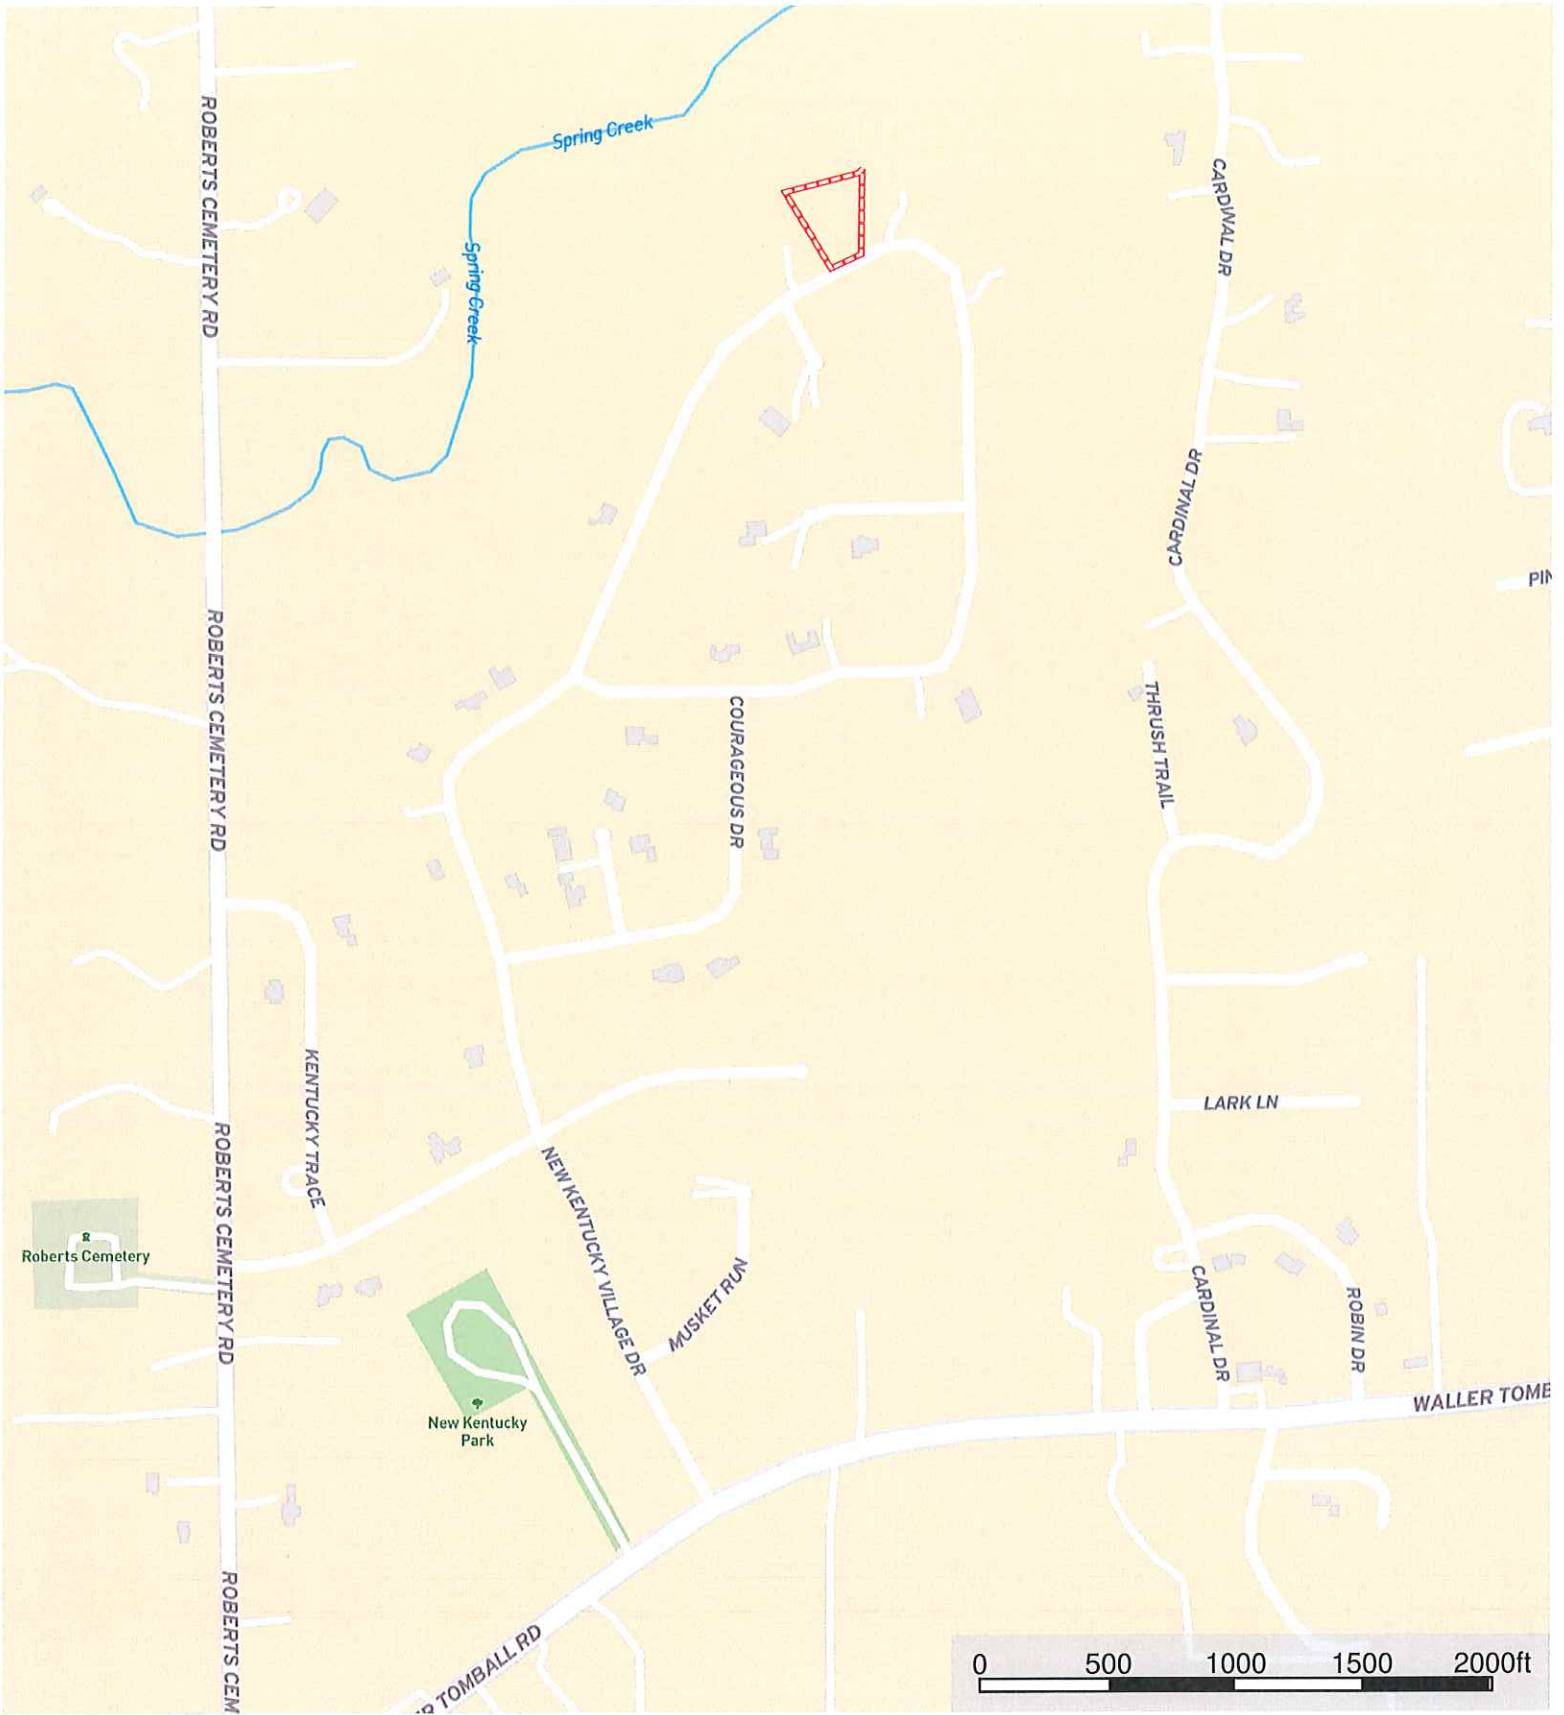

0 New Kentucky Village
Harris County, Texas, AC +/-

 Boundary

0 New Kentucky Village
Harris County, Texas, AC +/-

Boundary

0 New Kentucky Village
Harris County, Texas, AC +/-

 Boundary

0 New Kentucky Village
 Harris County, Texas, AC +/-

- Boundary
- 100 Year Floodplain
- 500 Year Floodplain
- Floodway
- Special
- Unmapped/ Not Included

0 New Kentucky Village
 Harris County, Texas, AC +/-

-  Boundary
-  100 Year Floodplain
-  500 Year Floodplain
-  Floodway
-  Special
-  Unmapped/Not Included