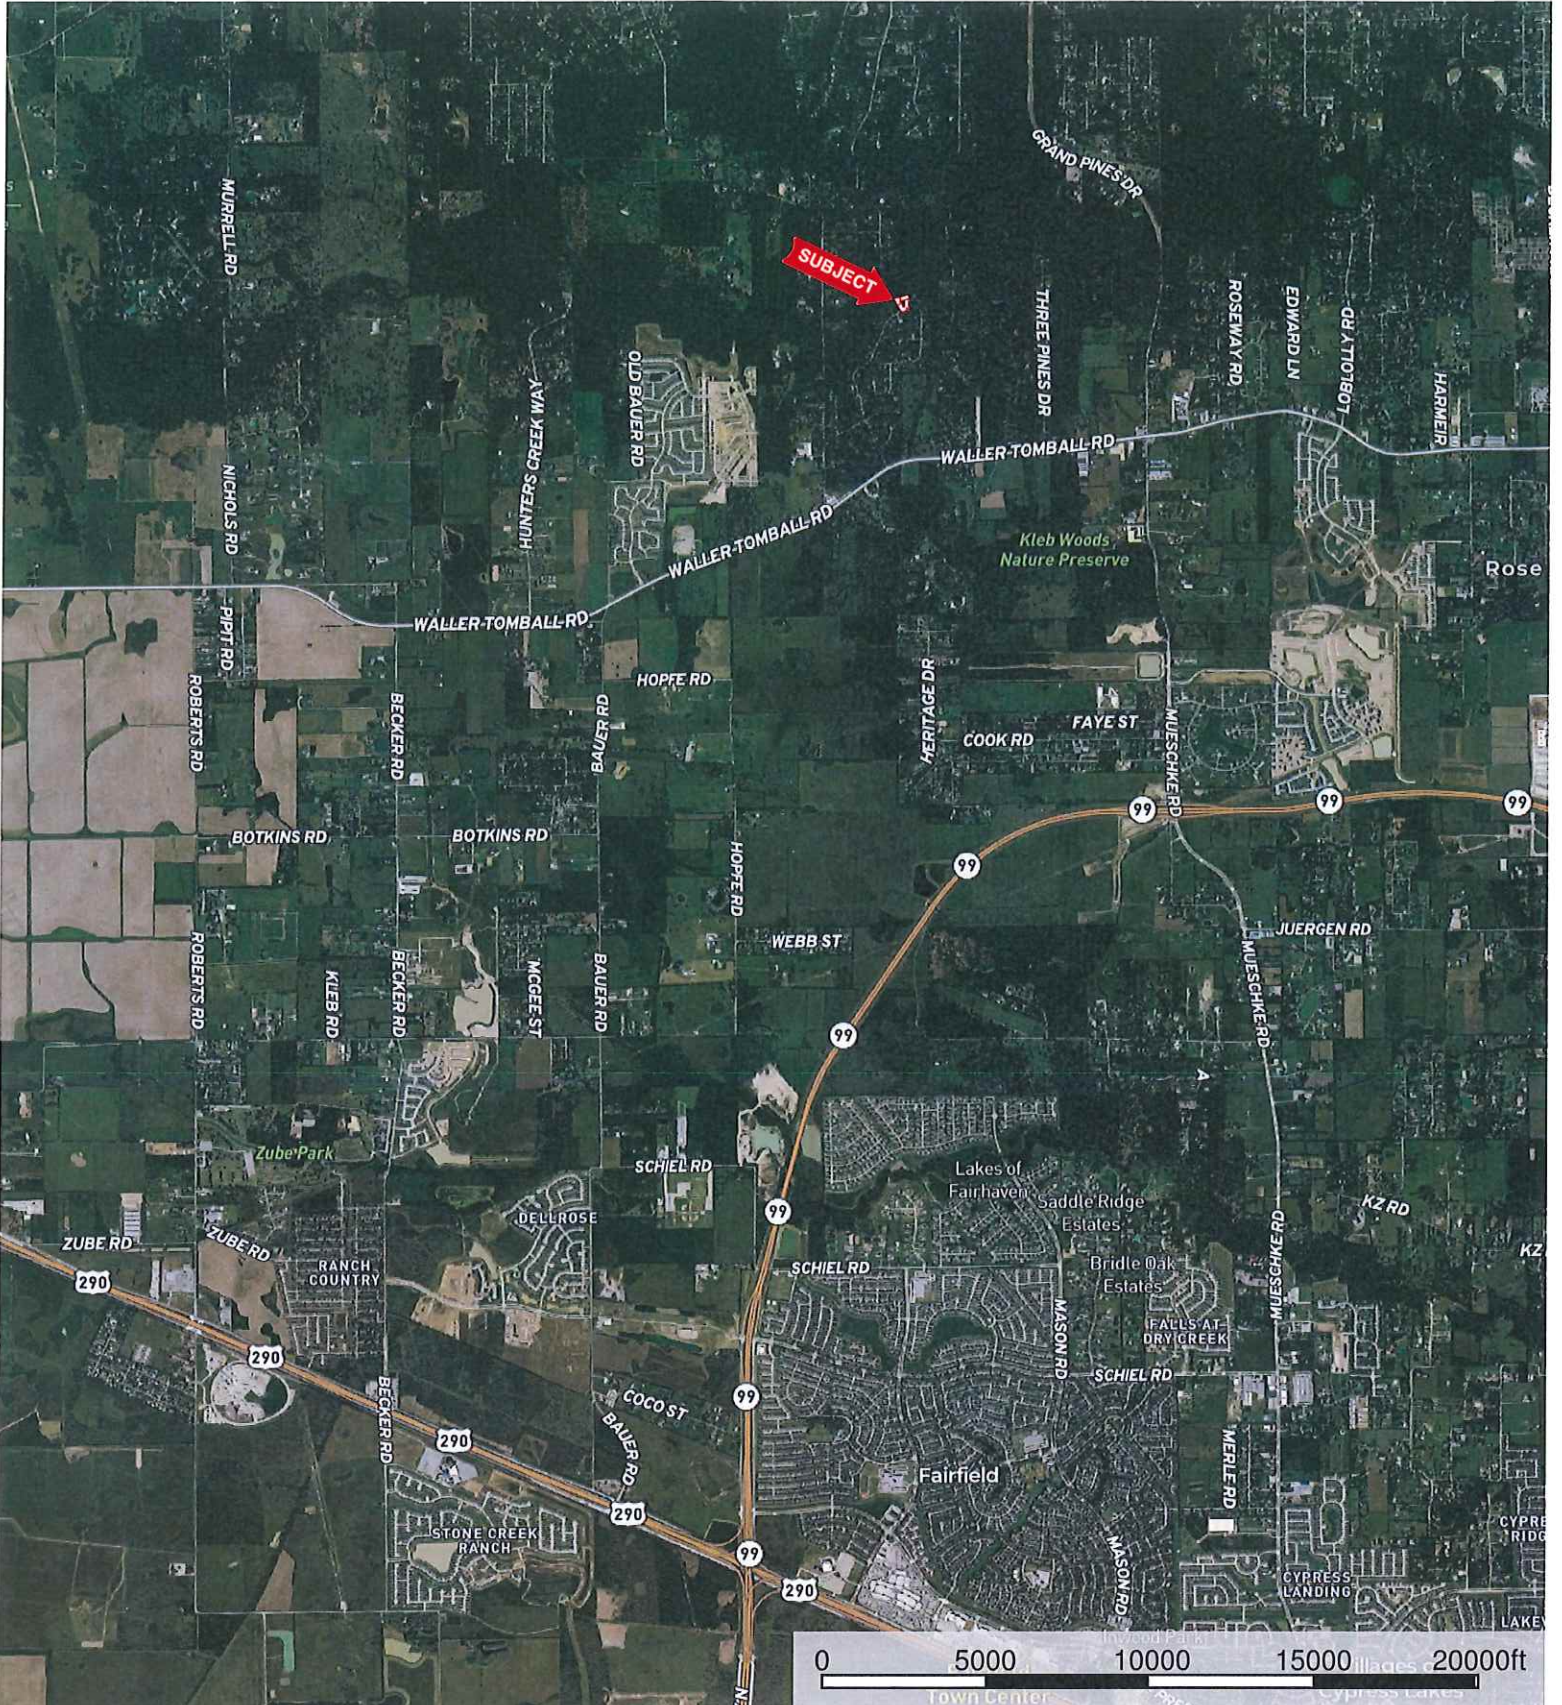

0 New Kentucky Village
Harris County, Texas, AC +/-

 Boundary

0 New Kentucky Village
Harris County, Texas, AC +/-

Boundary

0 New Kentucky Village
Harris County, Texas, AC +/-

 Boundary

0 New Kentucky Village
 Harris County, Texas, AC +/-

- Boundary
- 100 Year Floodplain
- 500 Year Floodplain
- Floodway
- Special
- Unmapped/ Not Included

0 New Kentucky Village
 Harris County, Texas, AC +/-

-  Boundary
-  100 Year Floodplain
-  500 Year Floodplain
-  Floodway
-  Special
-  Unmapped/Not Included