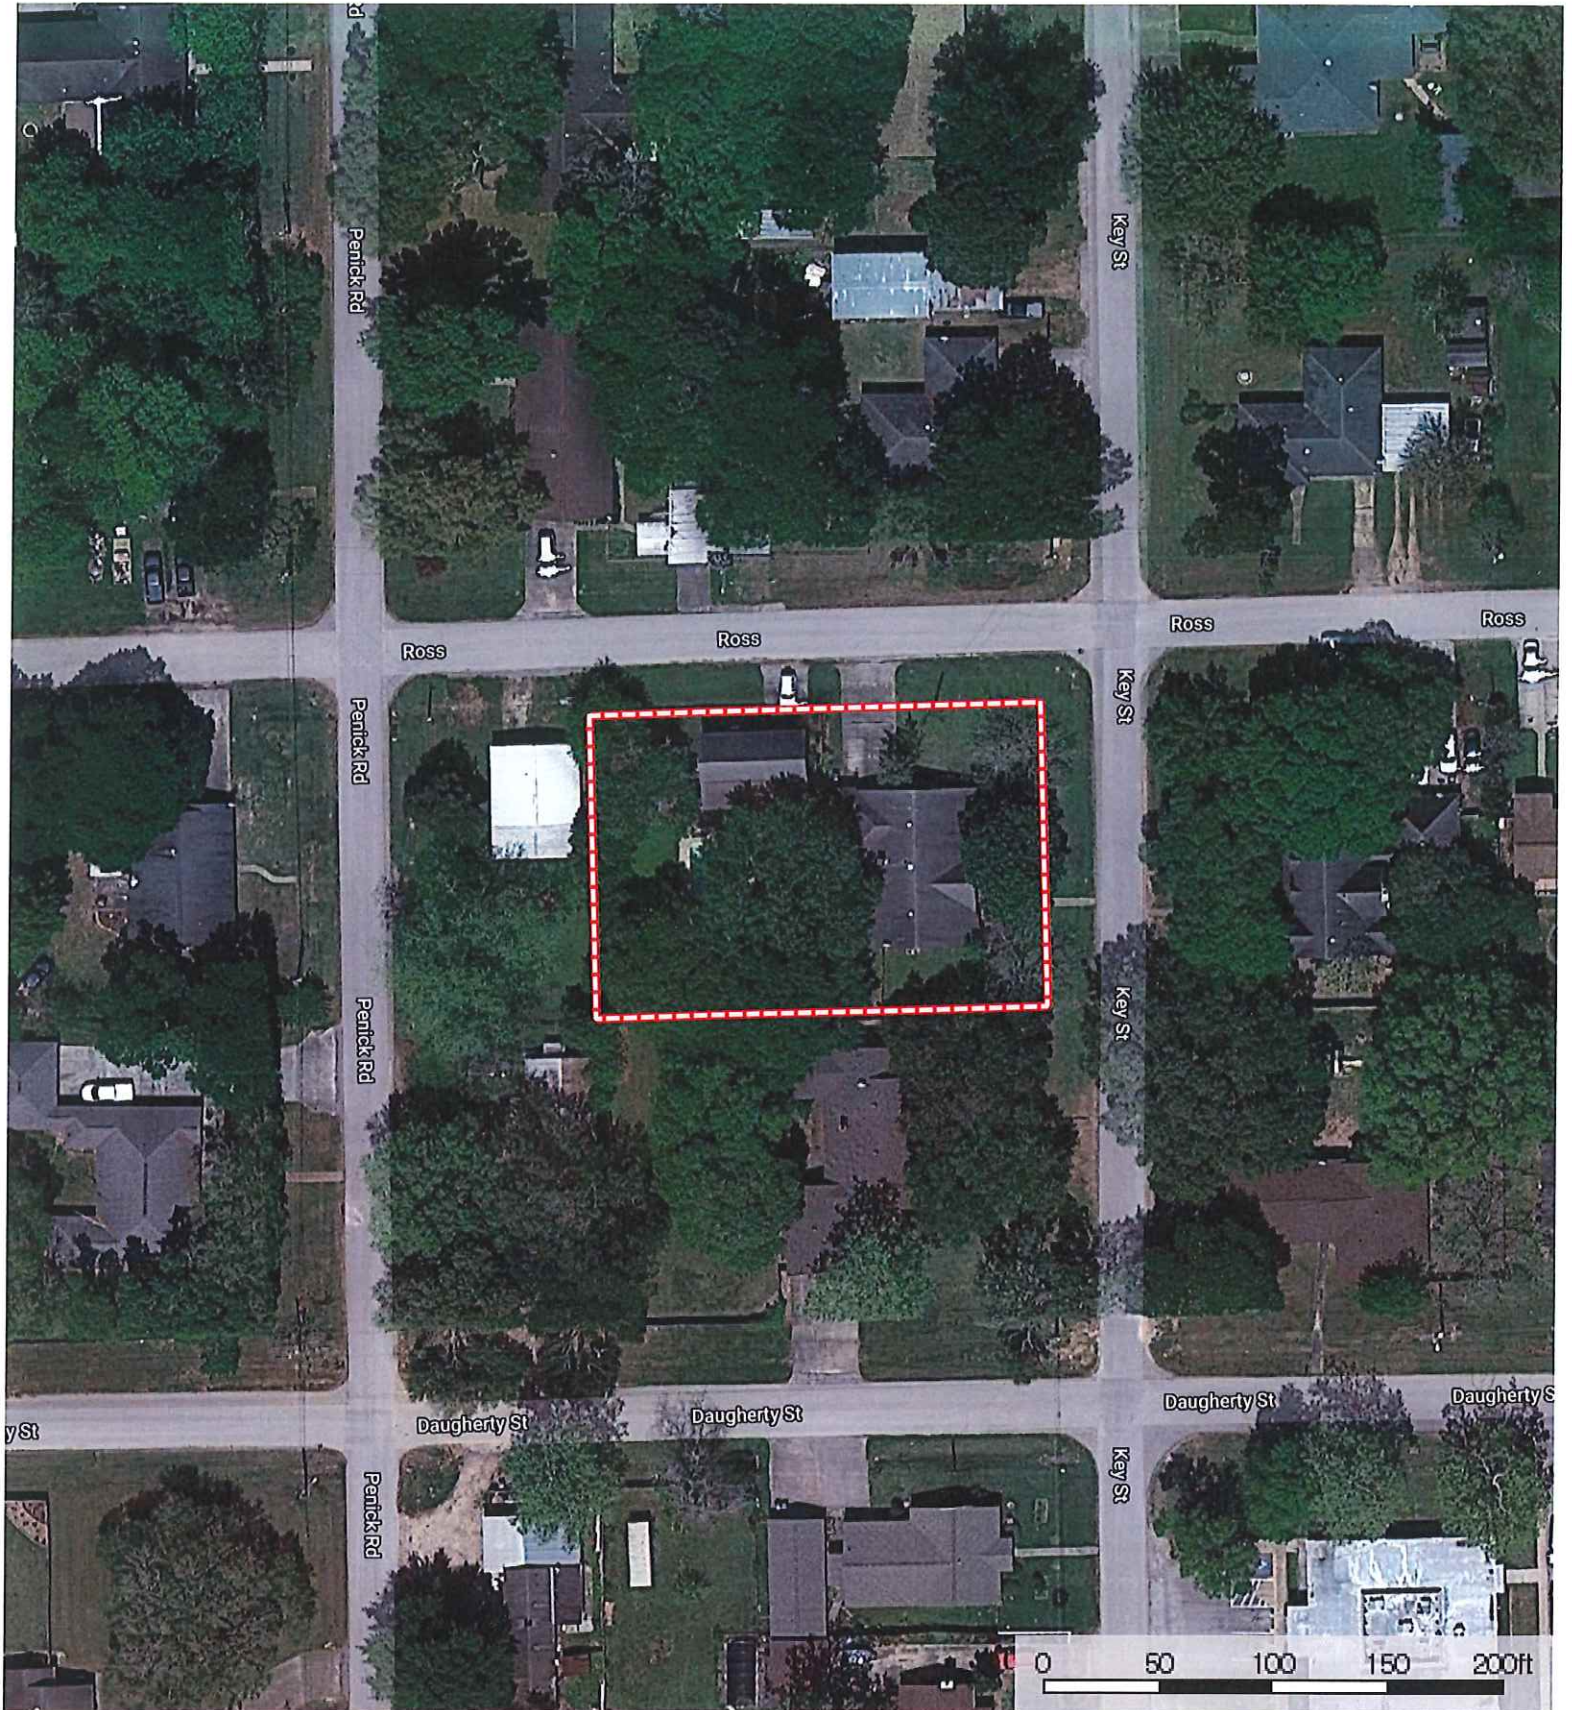

2015 Key St.
Waller County, Texas, AC +/-

 Boundary

2015 Key St.
Waller County, Texas, AC +/-

 Boundary

2015 Key St.
 Waller County, Texas, AC +/-

- Boundary
- 100 Year Floodplain
- 500 Year Floodplain
- Floodway
- Special
- Unmapped/ Not Included