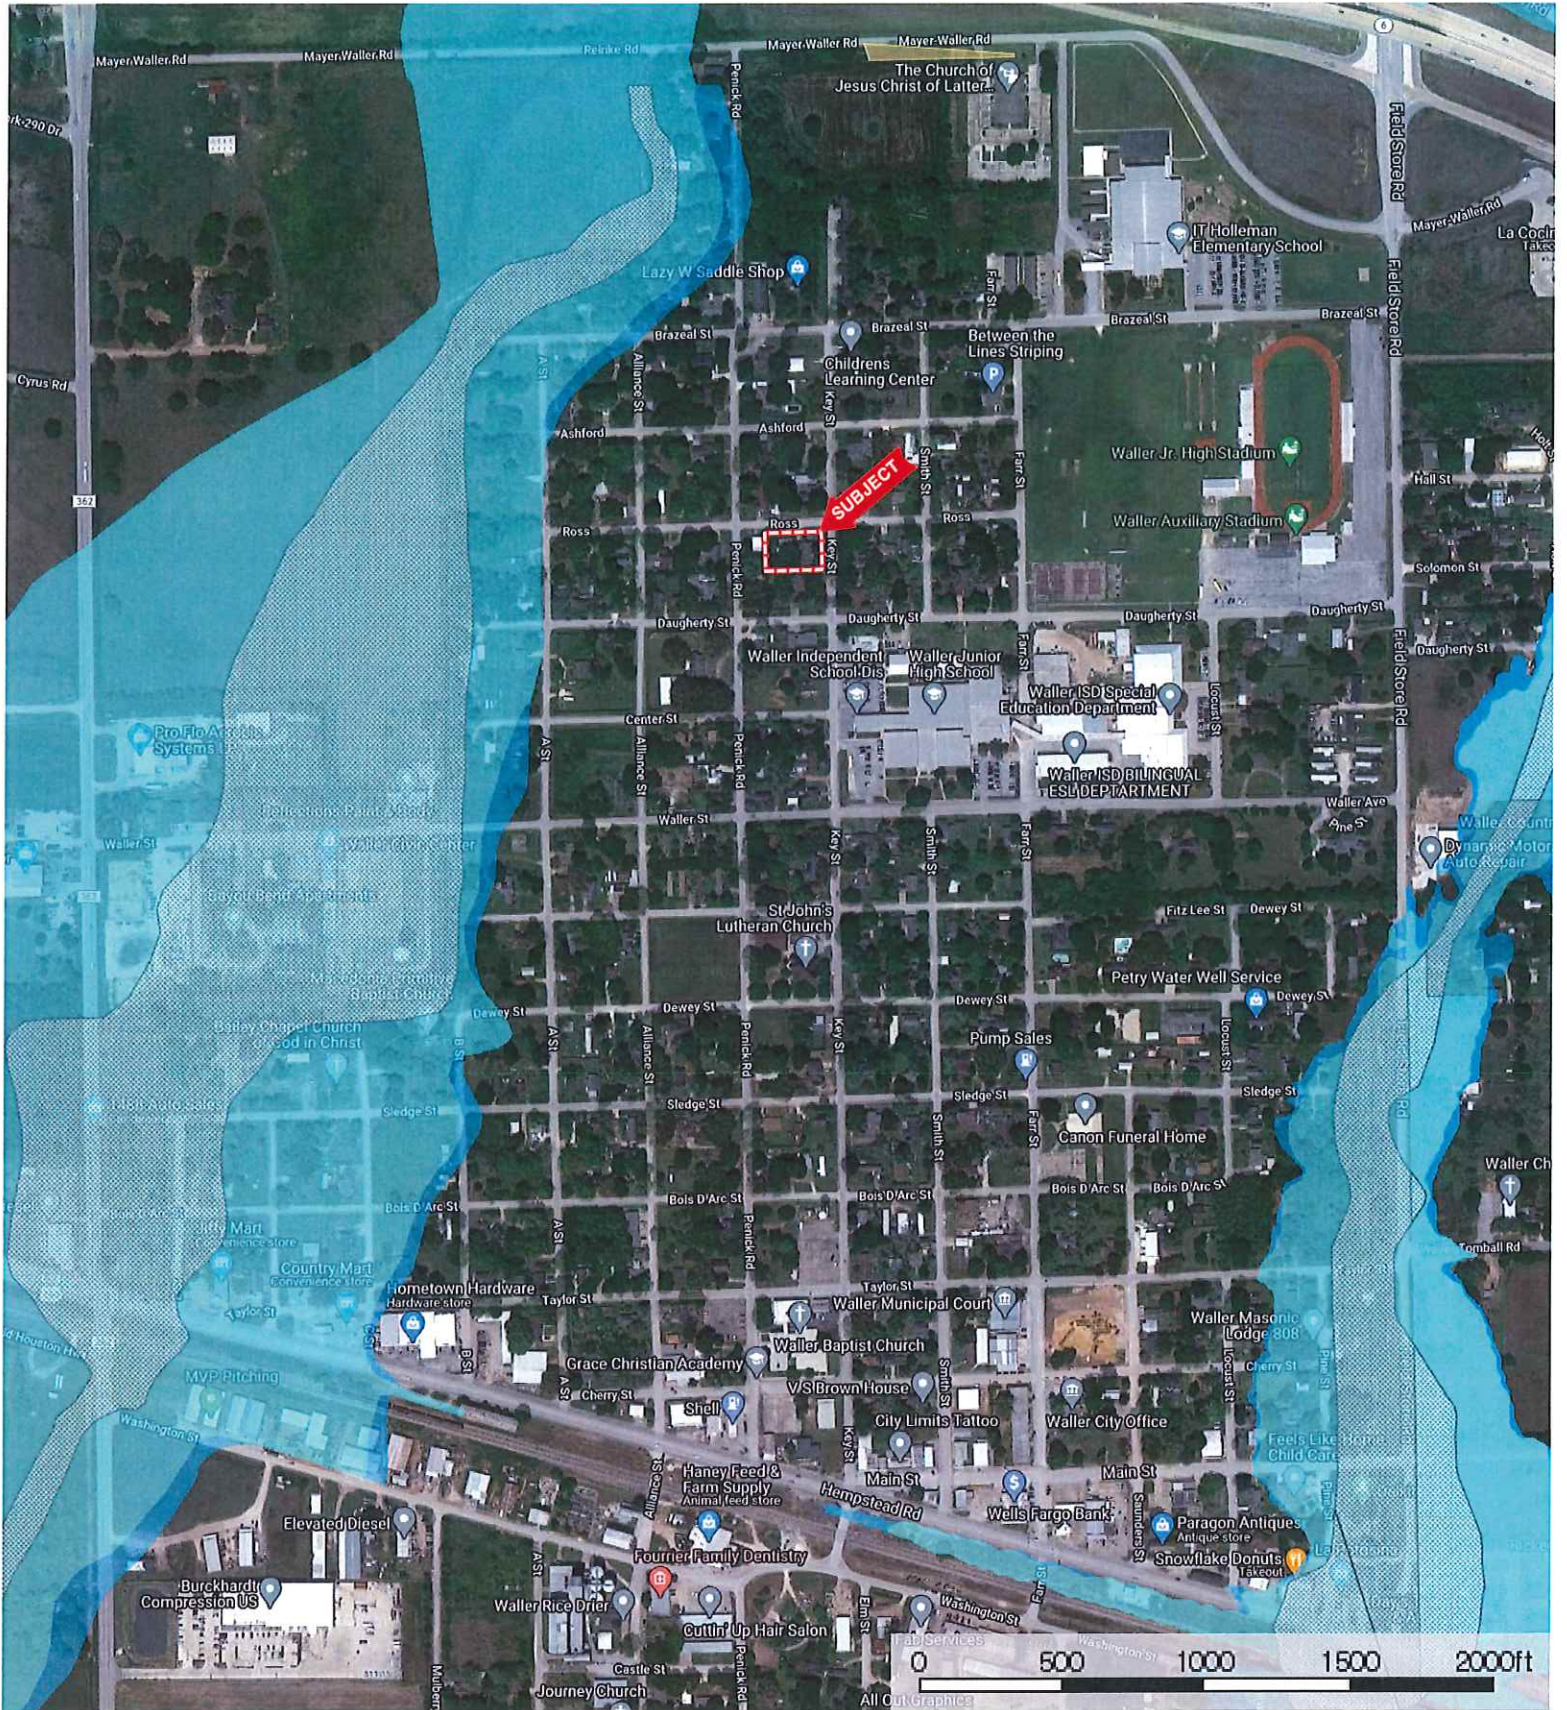

2015 Key St.
Waller County, Texas, AC +/-

 Boundary

2015 Key St.
Waller County, Texas, AC +/-

 Boundary

2015 Key St.
 Waller County, Texas, AC +/-

- Boundary
- 100 Year Floodplain
- 500 Year Floodplain
- Floodway
- Special
- Unmapped/ Not Included