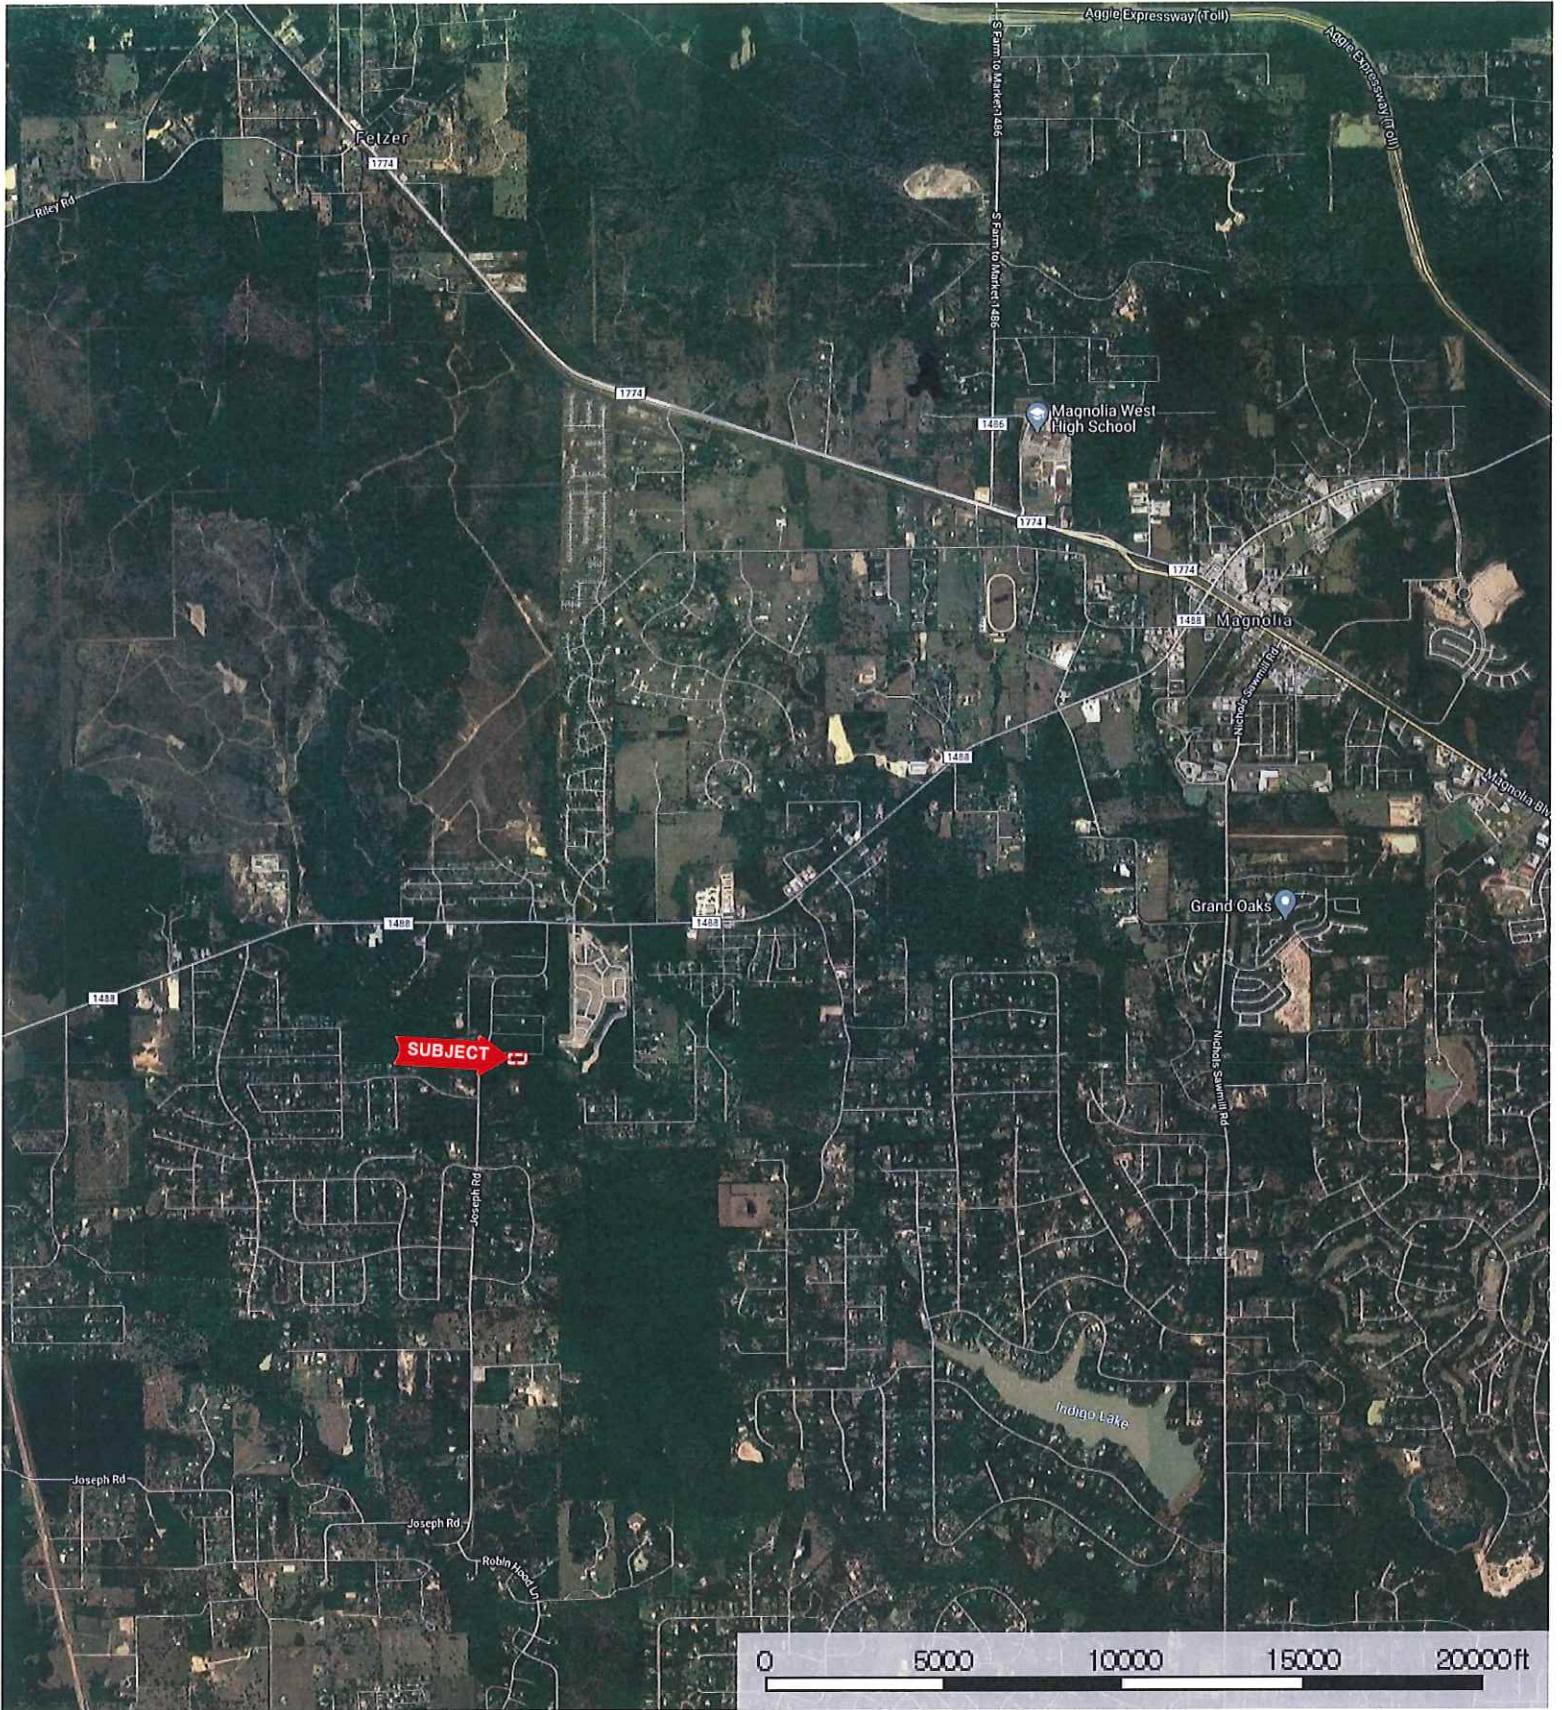

SUBJECT

Map labels include:
- Roads: Kelley Rd, Blumberg Rd, FM 359, New Hwy 290, Waller Spring Creek, Owens Road, etc.
- Land Owners/Parcels: Waller County Land, Pine Grove Estates, Mound Creek Subdivision, etc.
- Other Labels: High Spirit's Ranch Rd, Castle, Knebel, etc.

24339 Live Oak Dr.
Waller County, Texas, AC +/-

 Boundary

 The information contained herein was obtained from sources deemed to be reliable. MapRight Services makes no warranties or guarantees as to the completeness or accuracy thereof.

24339 Live Oak Dr.
Waller County, Texas, AC +/-

 Boundary

24339 Live Oak Dr.
Waller County, Texas, AC +/-

- Boundary
- 100 Year Floodplain
- 500 Year Floodplain
- Floodway
- Special
- Unmapped/ Not Included

24339 Live Oak Dr.
Waller County, Texas, AC +/-

- Boundary
- 100 Year Floodplain
- 500 Year Floodplain
- Floodway
- Special
- Unmapped/ Not Included