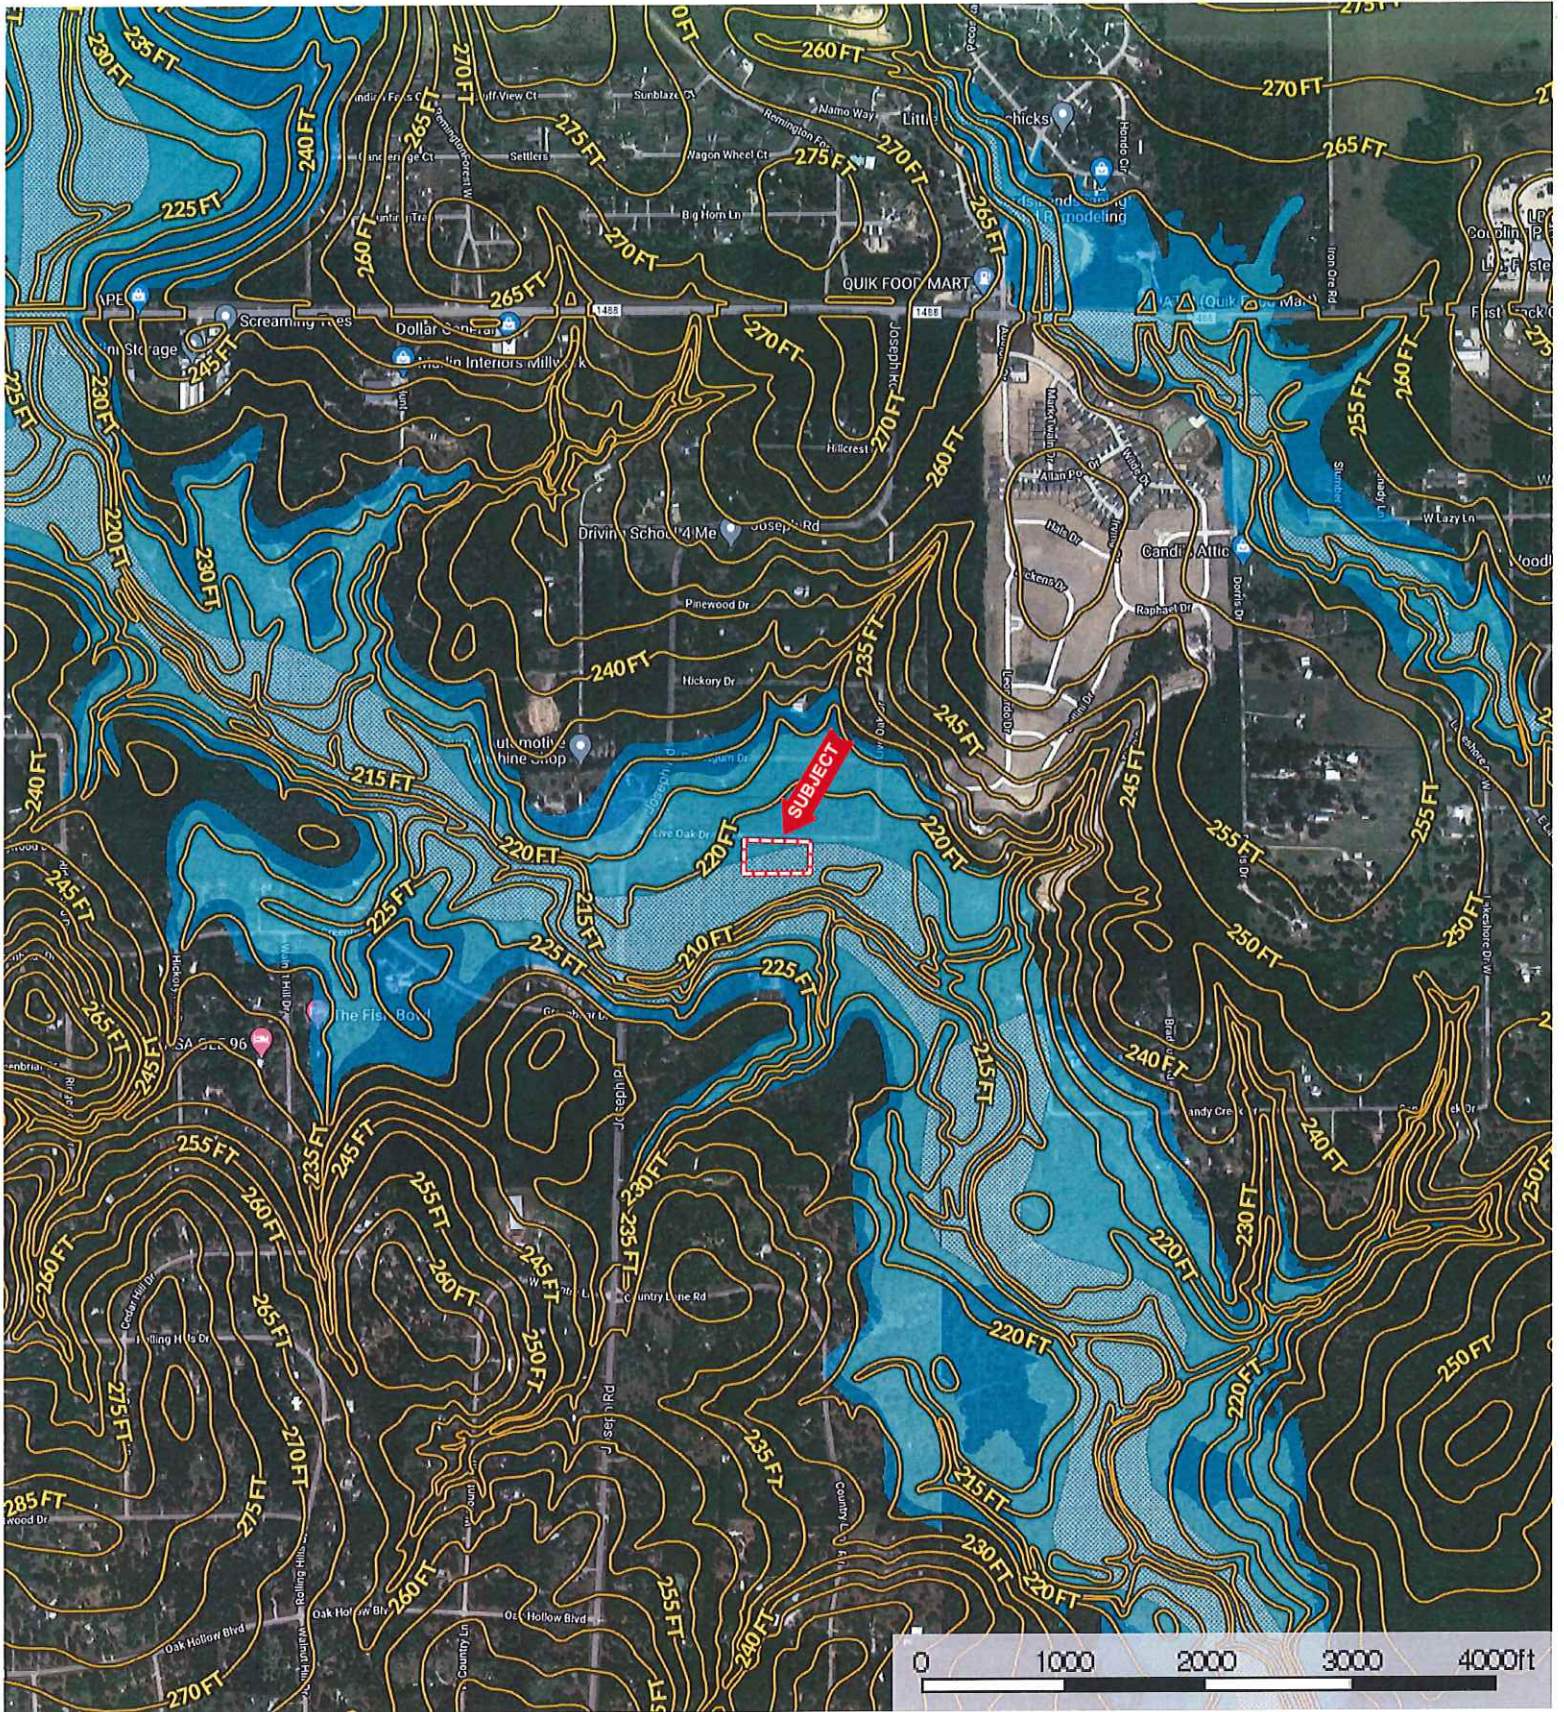

SUBJECT

Map labels include:
- Roads: Kelley Rd, Blumberg Rd, FM 359, New Hwy 290, Waller Spring Creek, Owens Road, etc.
- Land Owners/Parcels: Waller County Land, Pine Grove Estates, Mound Creek Subdivision, etc.
- Other Labels: High Spirit's Ranch Rd, Castle, Knebel, etc.

24339 Live Oak Dr.
Waller County, Texas, AC +/-

 Boundary

 The information contained herein was obtained from sources deemed to be reliable. MapRight Services makes no warranties or guarantees as to the completeness or accuracy thereof.

24339 Live Oak Dr.
Waller County, Texas, AC +/-

 Boundary

24339 Live Oak Dr.
Waller County, Texas, AC +/-

- Boundary
- 100 Year Floodplain
- 500 Year Floodplain
- Floodway
- Special
- Unmapped/ Not Included

24339 Live Oak Dr.
Waller County, Texas, AC +/-

- Boundary
- 100 Year Floodplain
- 500 Year Floodplain
- Floodway
- Special
- Unmapped/ Not Included