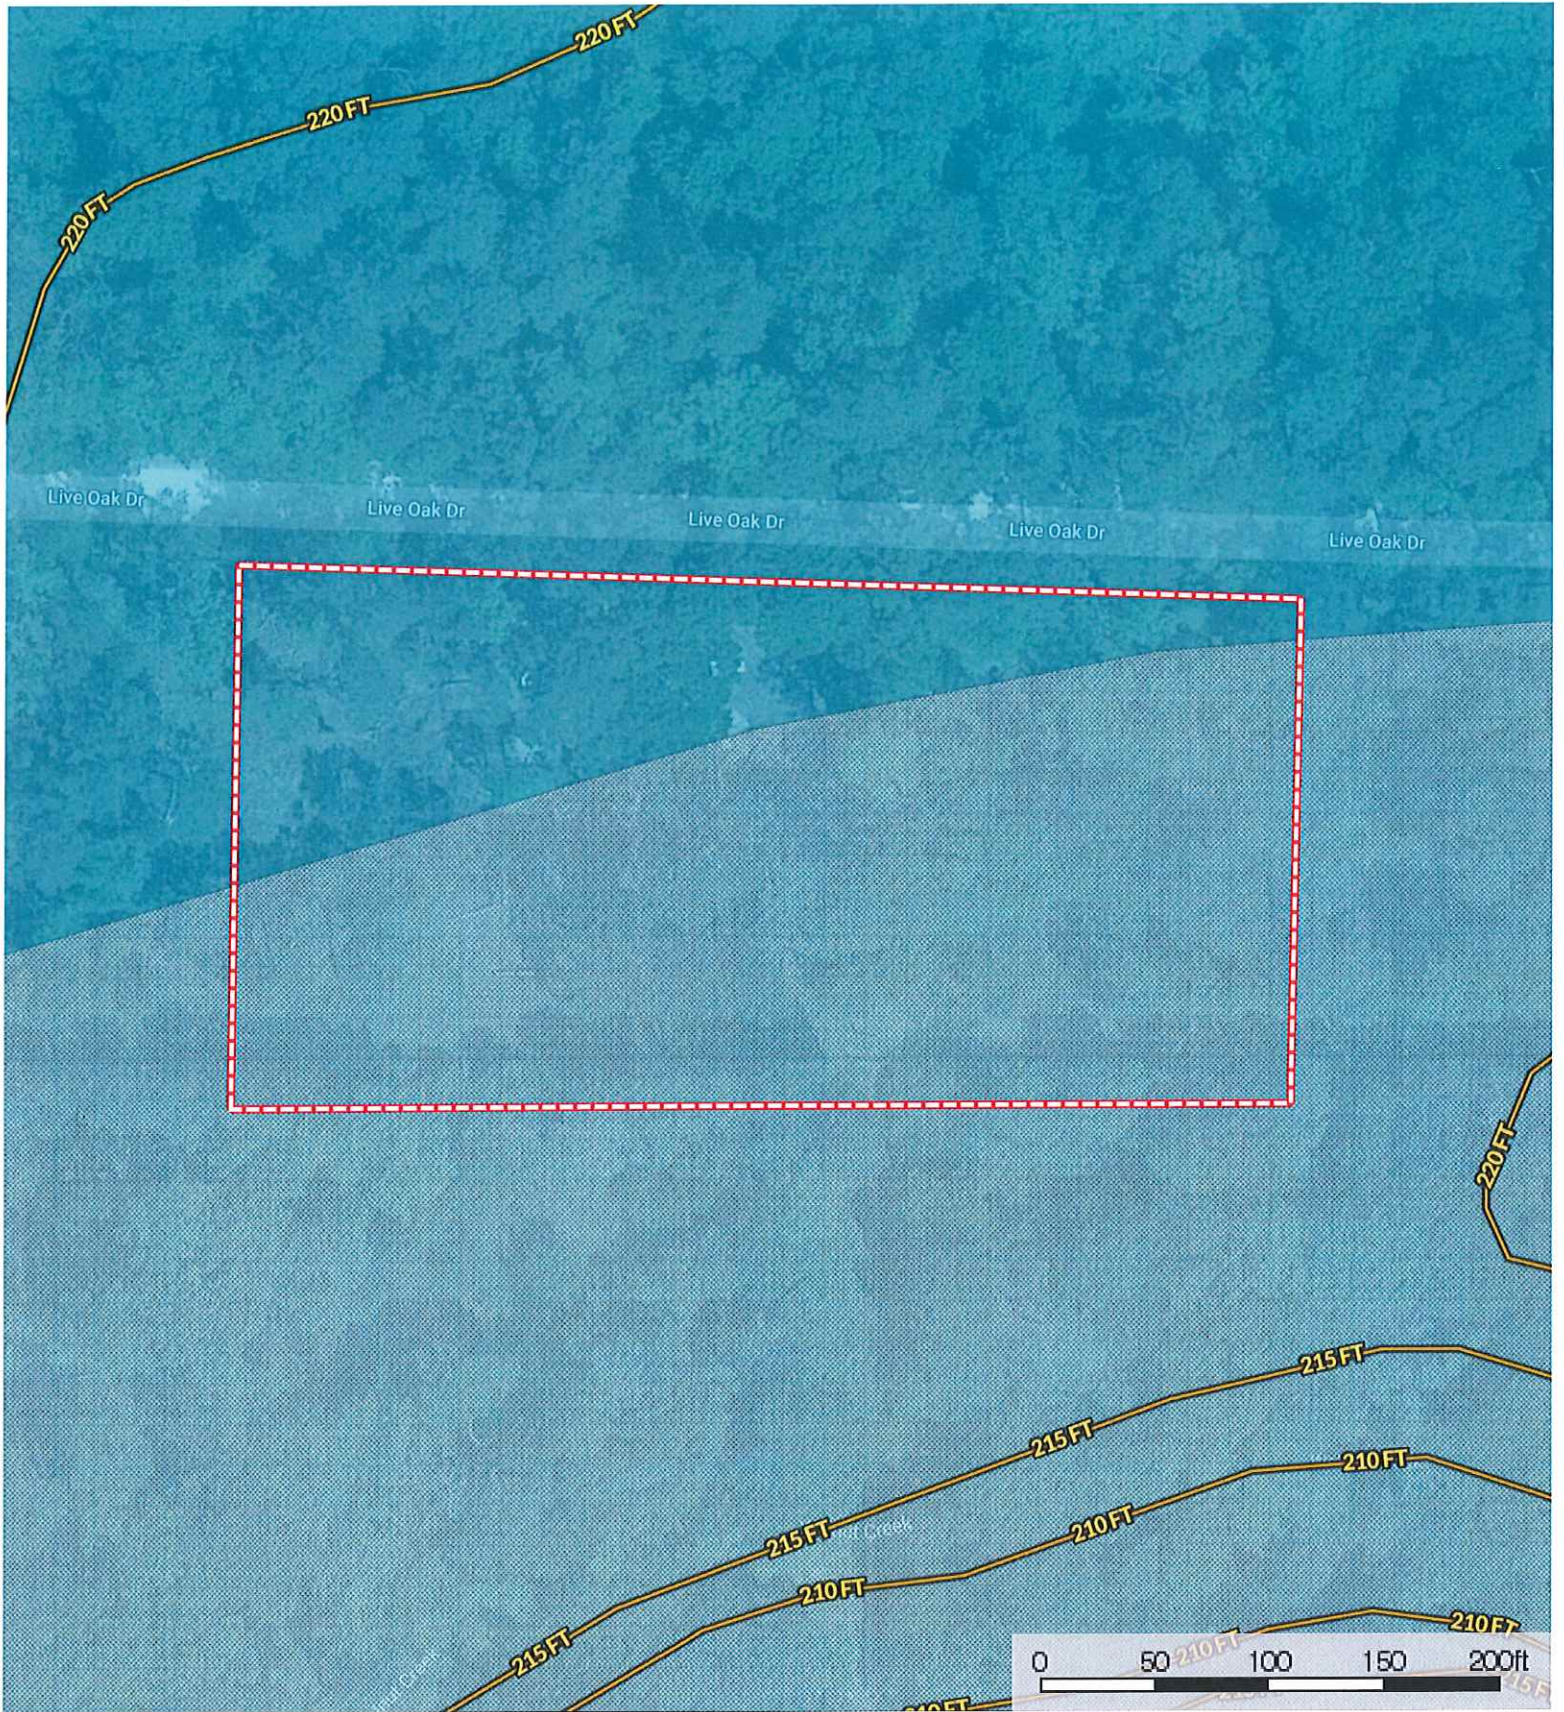

SUBJECT

Map labels include:
- Roads: Kelley Rd, Blumberg Rd, FM 359, New Hwy 290, Waller Spring Creek, Owens Road, etc.
- Land Owners/Parcels: Waller County Land, Pine Grove Estates, Mound Creek Subdivision, etc.
- Other Labels: High Spirit's Ranch Rd, Castle, Knebel, etc.

24339 Live Oak Dr.
Waller County, Texas, AC +/-

 Boundary

 The information contained herein was obtained from sources deemed to be reliable. MapRight Services makes no warranties or guarantees as to the completeness or accuracy thereof.

24339 Live Oak Dr.
Waller County, Texas, AC +/-

 Boundary

24339 Live Oak Dr.
Waller County, Texas, AC +/-

- Boundary
- 100 Year Floodplain
- 500 Year Floodplain
- Floodway
- Special
- Unmapped/ Not Included

24339 Live Oak Dr.
Waller County, Texas, AC +/-

- Boundary
- 100 Year Floodplain
- 500 Year Floodplain
- Floodway
- Special
- Unmapped/ Not Included