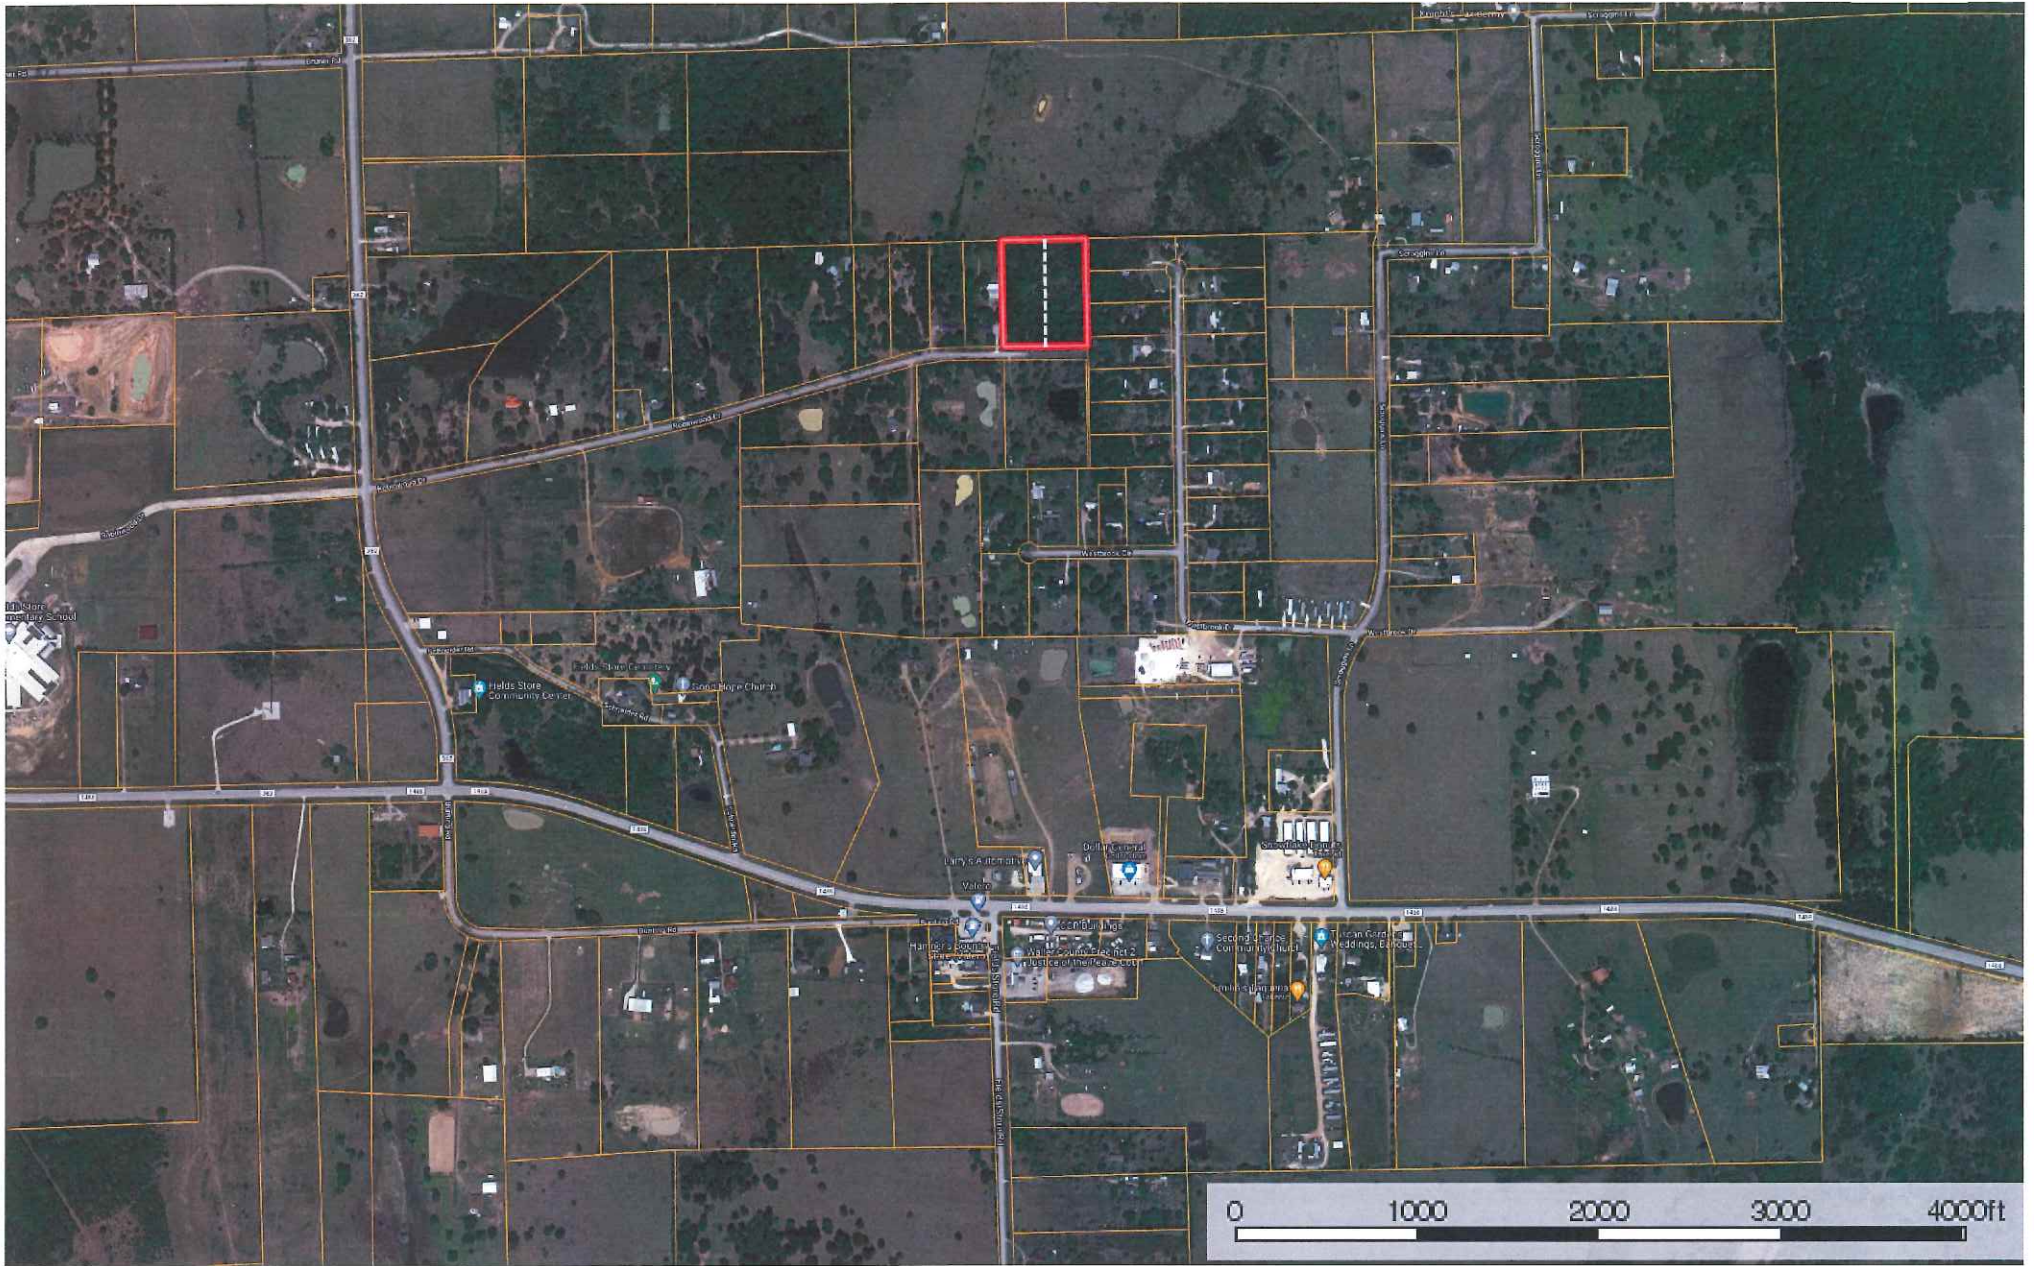

**SUBJECT**

New Hwy 290

FM 359

SHARP

Fence

Boundary

# Robinwood - Two 2.38 Acre Lots Texas, AC +/-

Fence

Boundary