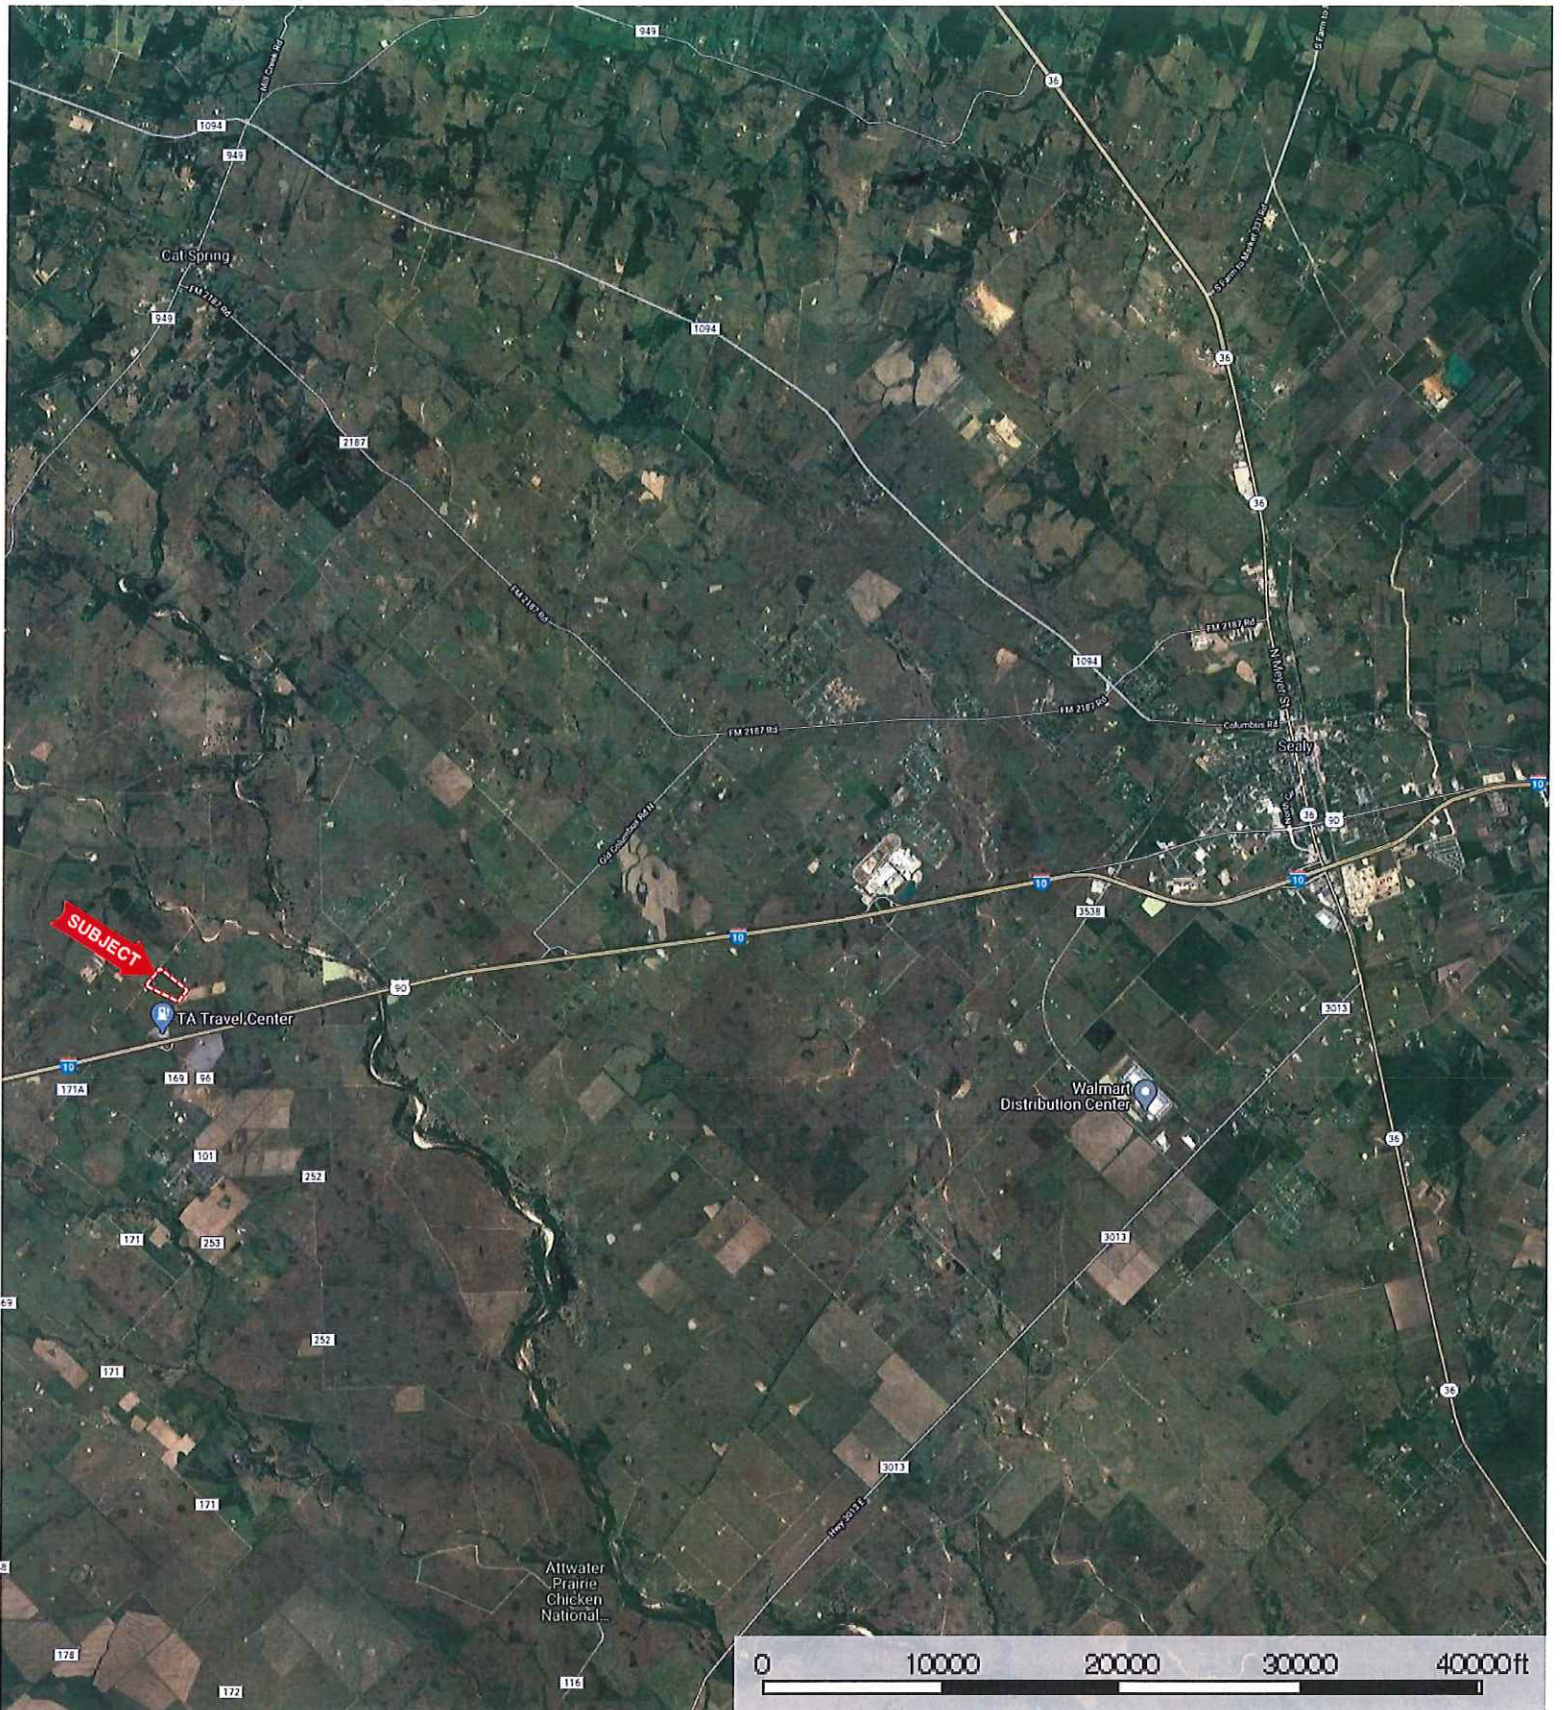

1080 Kveton Rd.
Texas, AC +/-

 Boundary

1080 Kveton Rd.
Texas, AC +/-

mapbox

Boundary

M The information contained herein was obtained from sources deemed to be reliable. MapRight Services makes no warranties or guarantees as to the completeness or accuracy thereof.

1080 Kveton Rd.
Texas, AC +/-

- Boundary
- 100 Year Floodplain
- 500 Year Floodplain
- Floodway
- Special
- Unmapped/ Not Included