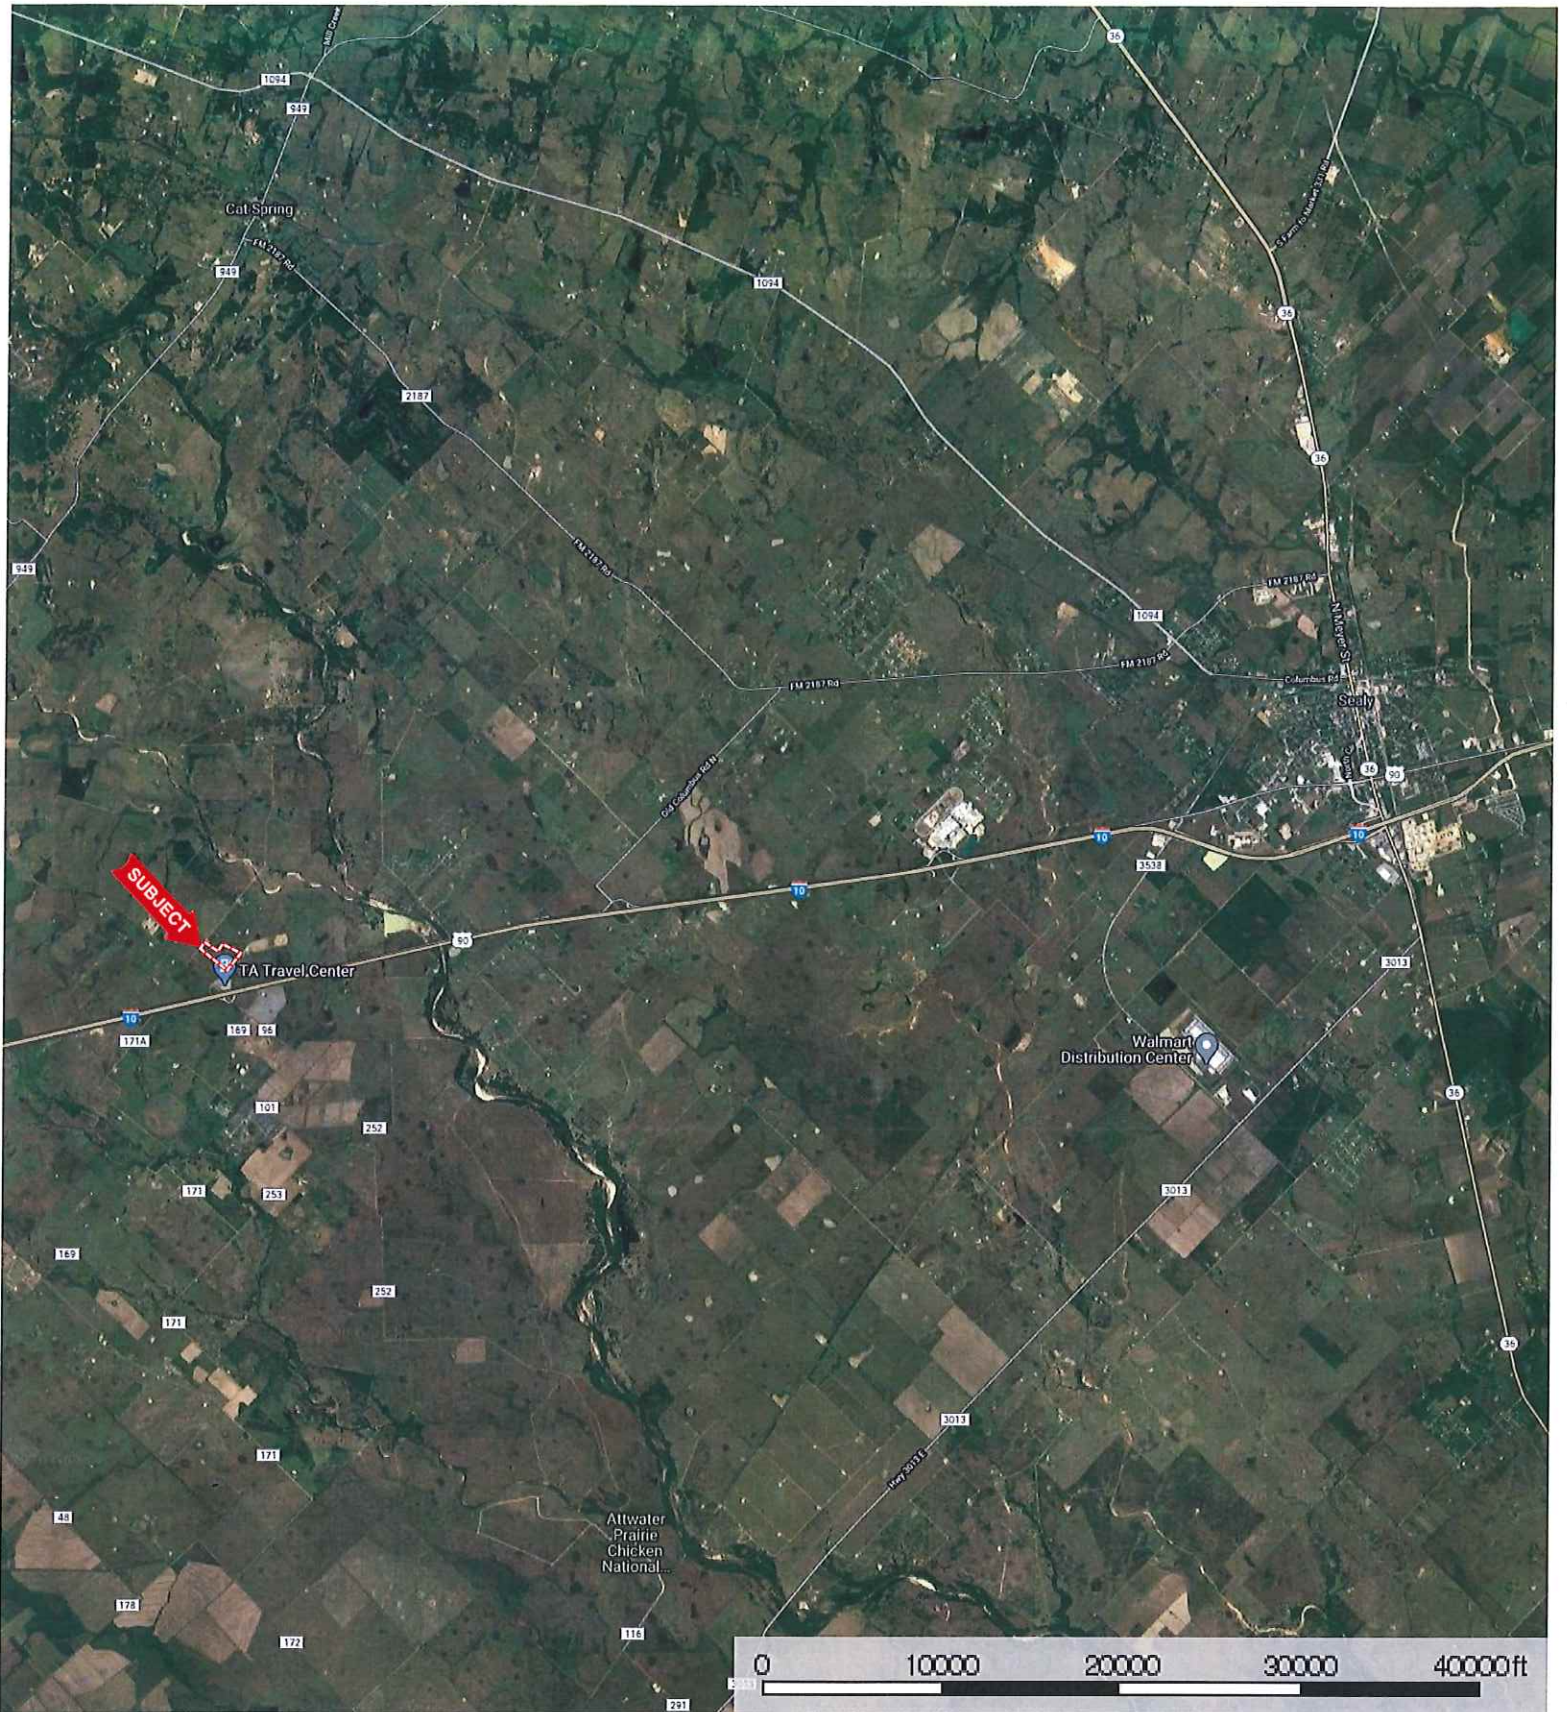

1058 Kveton Rd.  
Colorado County, Texas, AC +/-

 Boundary

1058 Kveton Rd.  
Colorado County, Texas, AC +/-

 Boundary

 The information contained herein was obtained from sources deemed to be reliable. MapRight Services makes no warranties or guarantees as to the completeness or accuracy thereof.

1058 Kveton Rd.  
Colorado County, Texas, AC +/-

- Boundary
- 100 Year Floodplain
- 500 Year Floodplain
- Floodway
- Special
- Unmapped/ Not Included