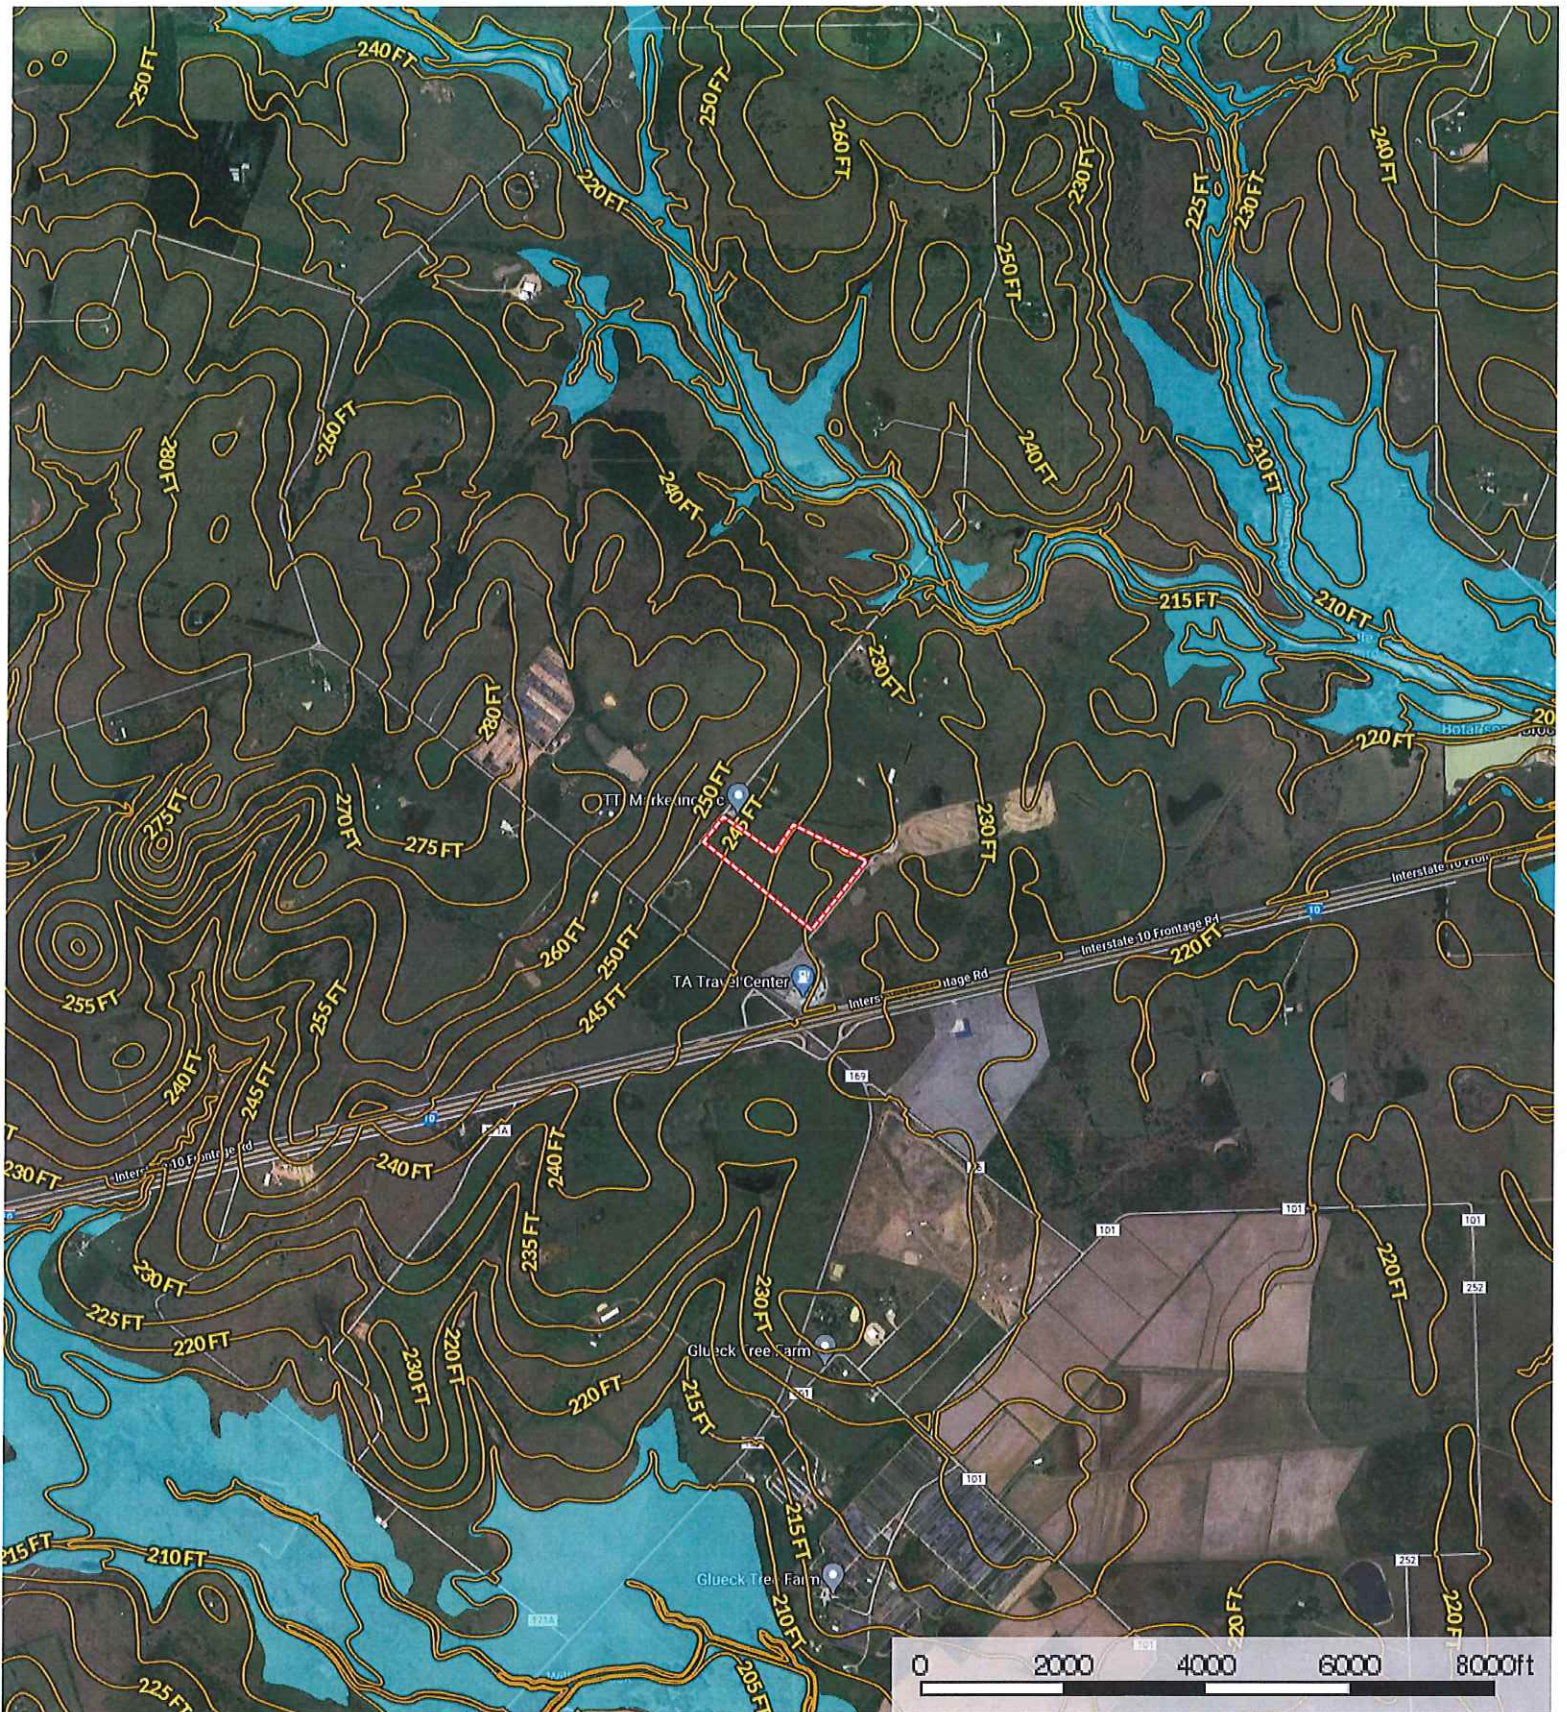

1058 Kveton Rd.  
Colorado County, Texas, AC +/-

 Boundary

1058 Kveton Rd.  
Colorado County, Texas, AC +/-

 Boundary

 The information contained herein was obtained from sources deemed to be reliable. MapRight Services makes no warranties or guarantees as to the completeness or accuracy thereof.

1058 Kveton Rd.  
Colorado County, Texas, AC +/-

- Boundary
- 100 Year Floodplain
- 500 Year Floodplain
- Floodway
- Special
- Unmapped/ Not Included