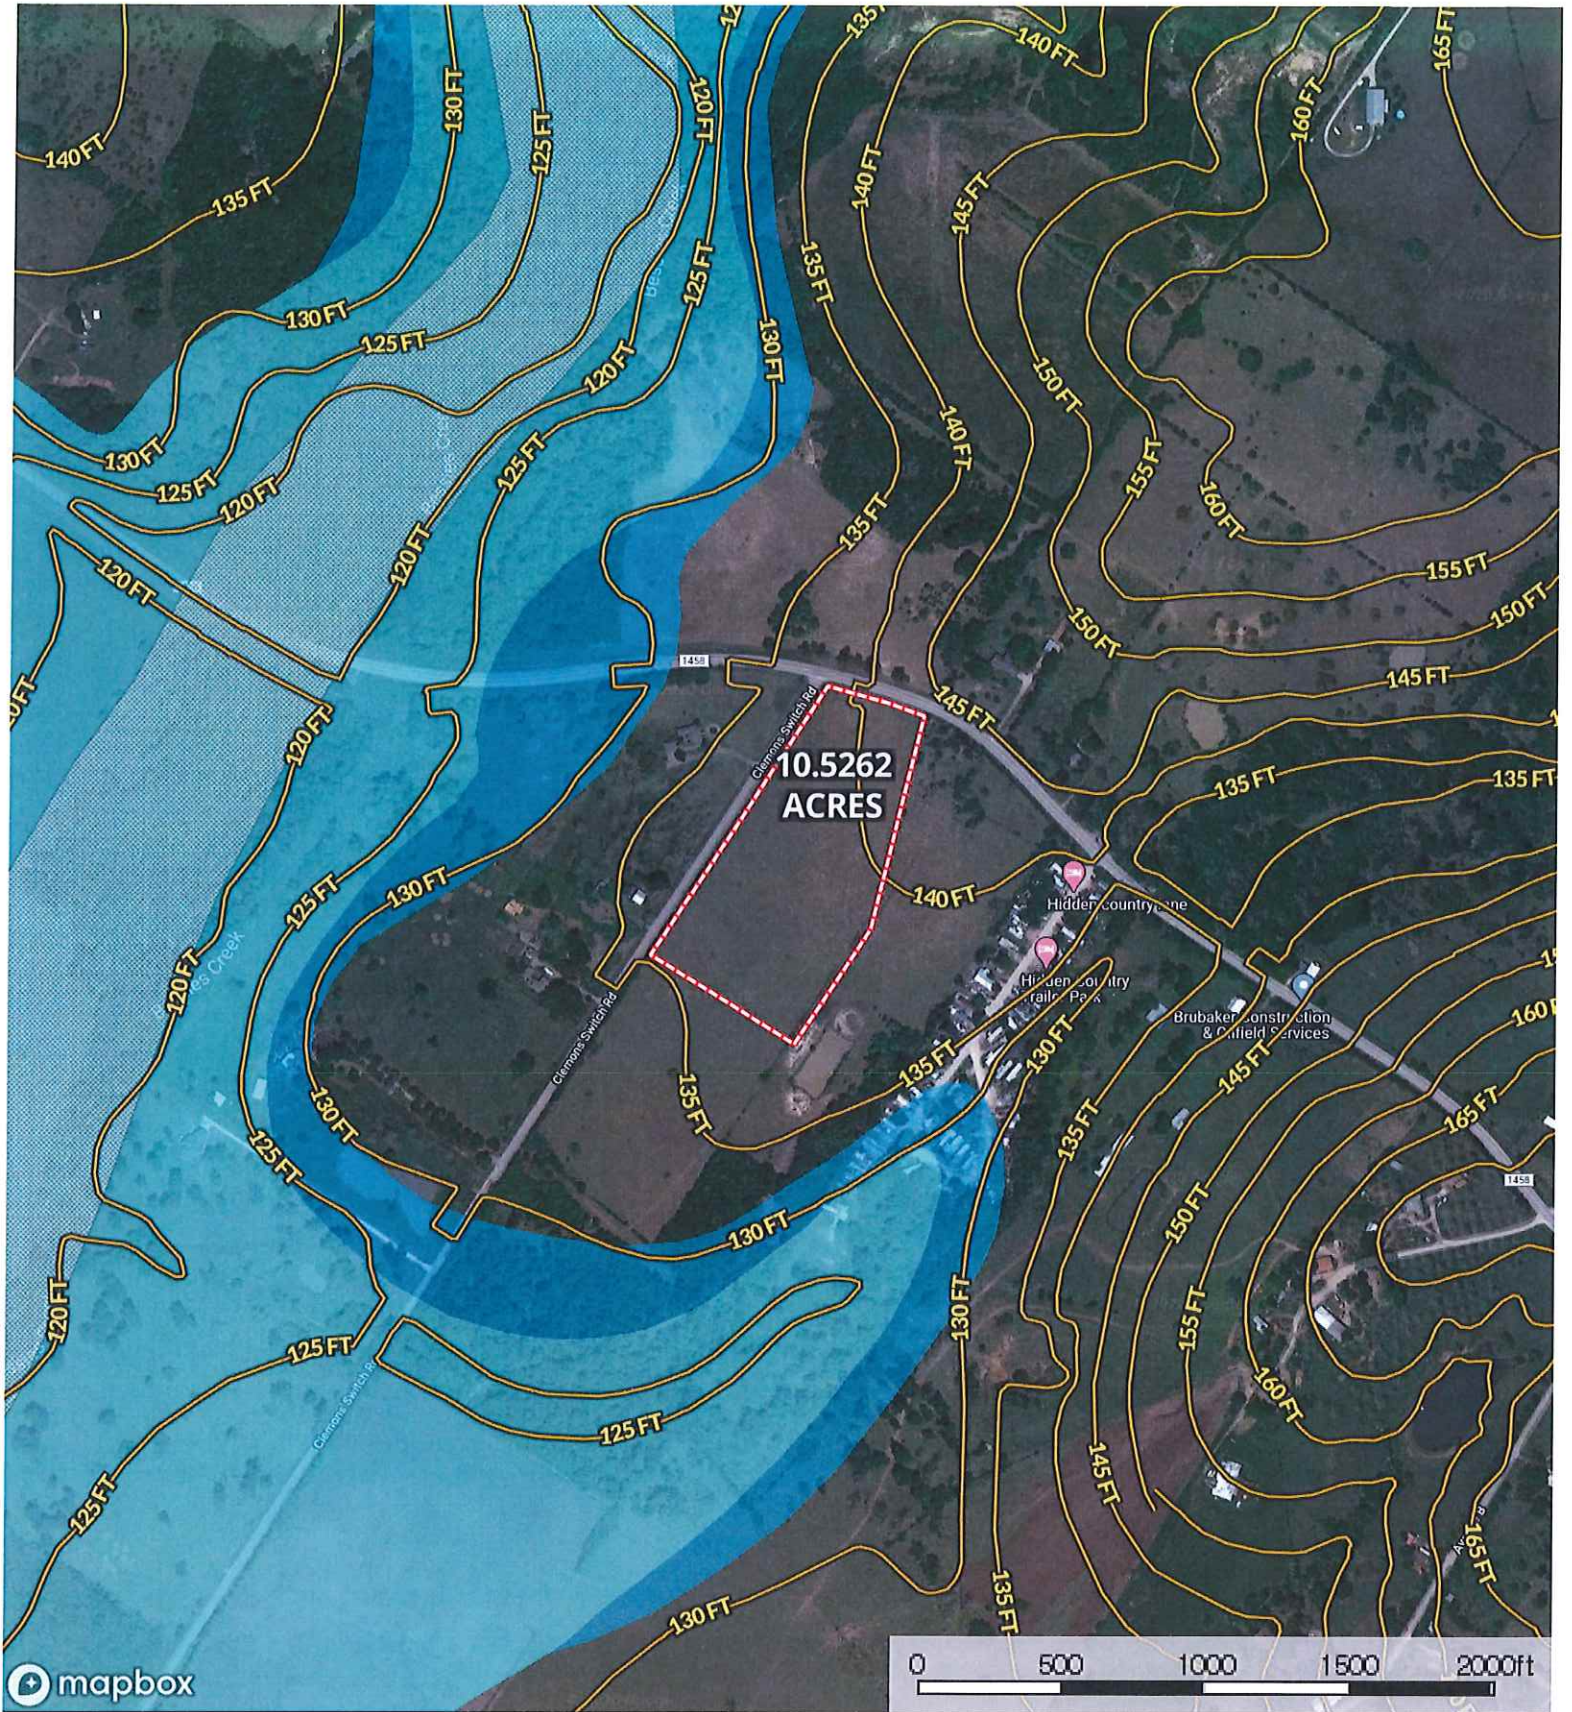

FM 1458

Waller County, Texas, AC +/-

 Boundary

FM 1458

Waller County, Texas, AC +/-

 Boundary

- Boundary
- 100 Year Floodplain
- 500 Year Floodplain
- Floodway
- Special
- Unmapped/ Not Included