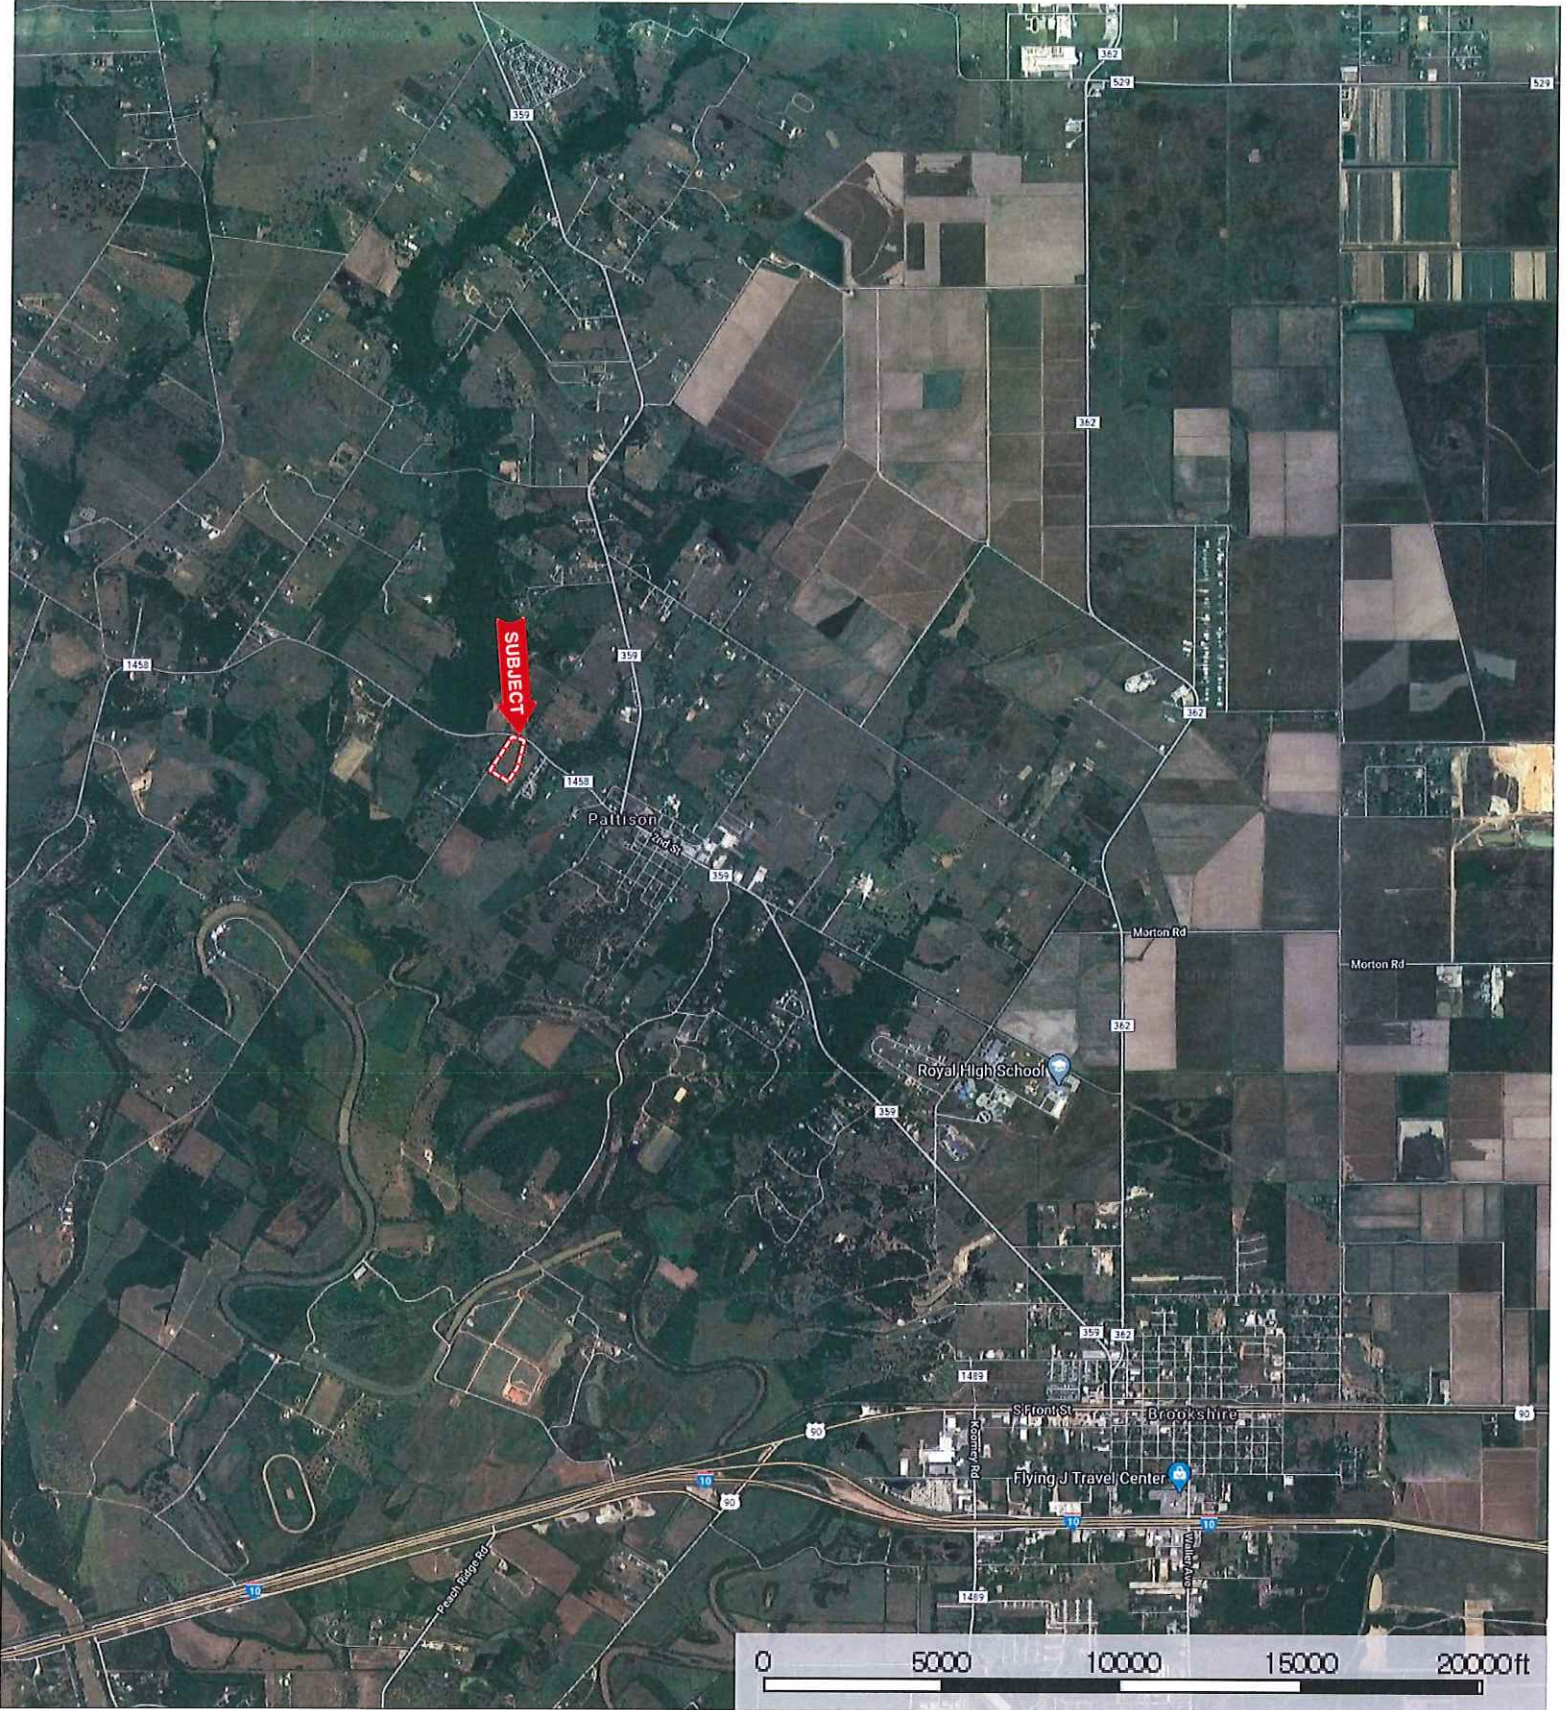

FM 1458

Waller County, Texas, AC +/-

 Boundary

FM 1458

Waller County, Texas, AC +/-

 Boundary

- Boundary
- 100 Year Floodplain
- 500 Year Floodplain
- Floodway
- Special
- Unmapped/ Not Included