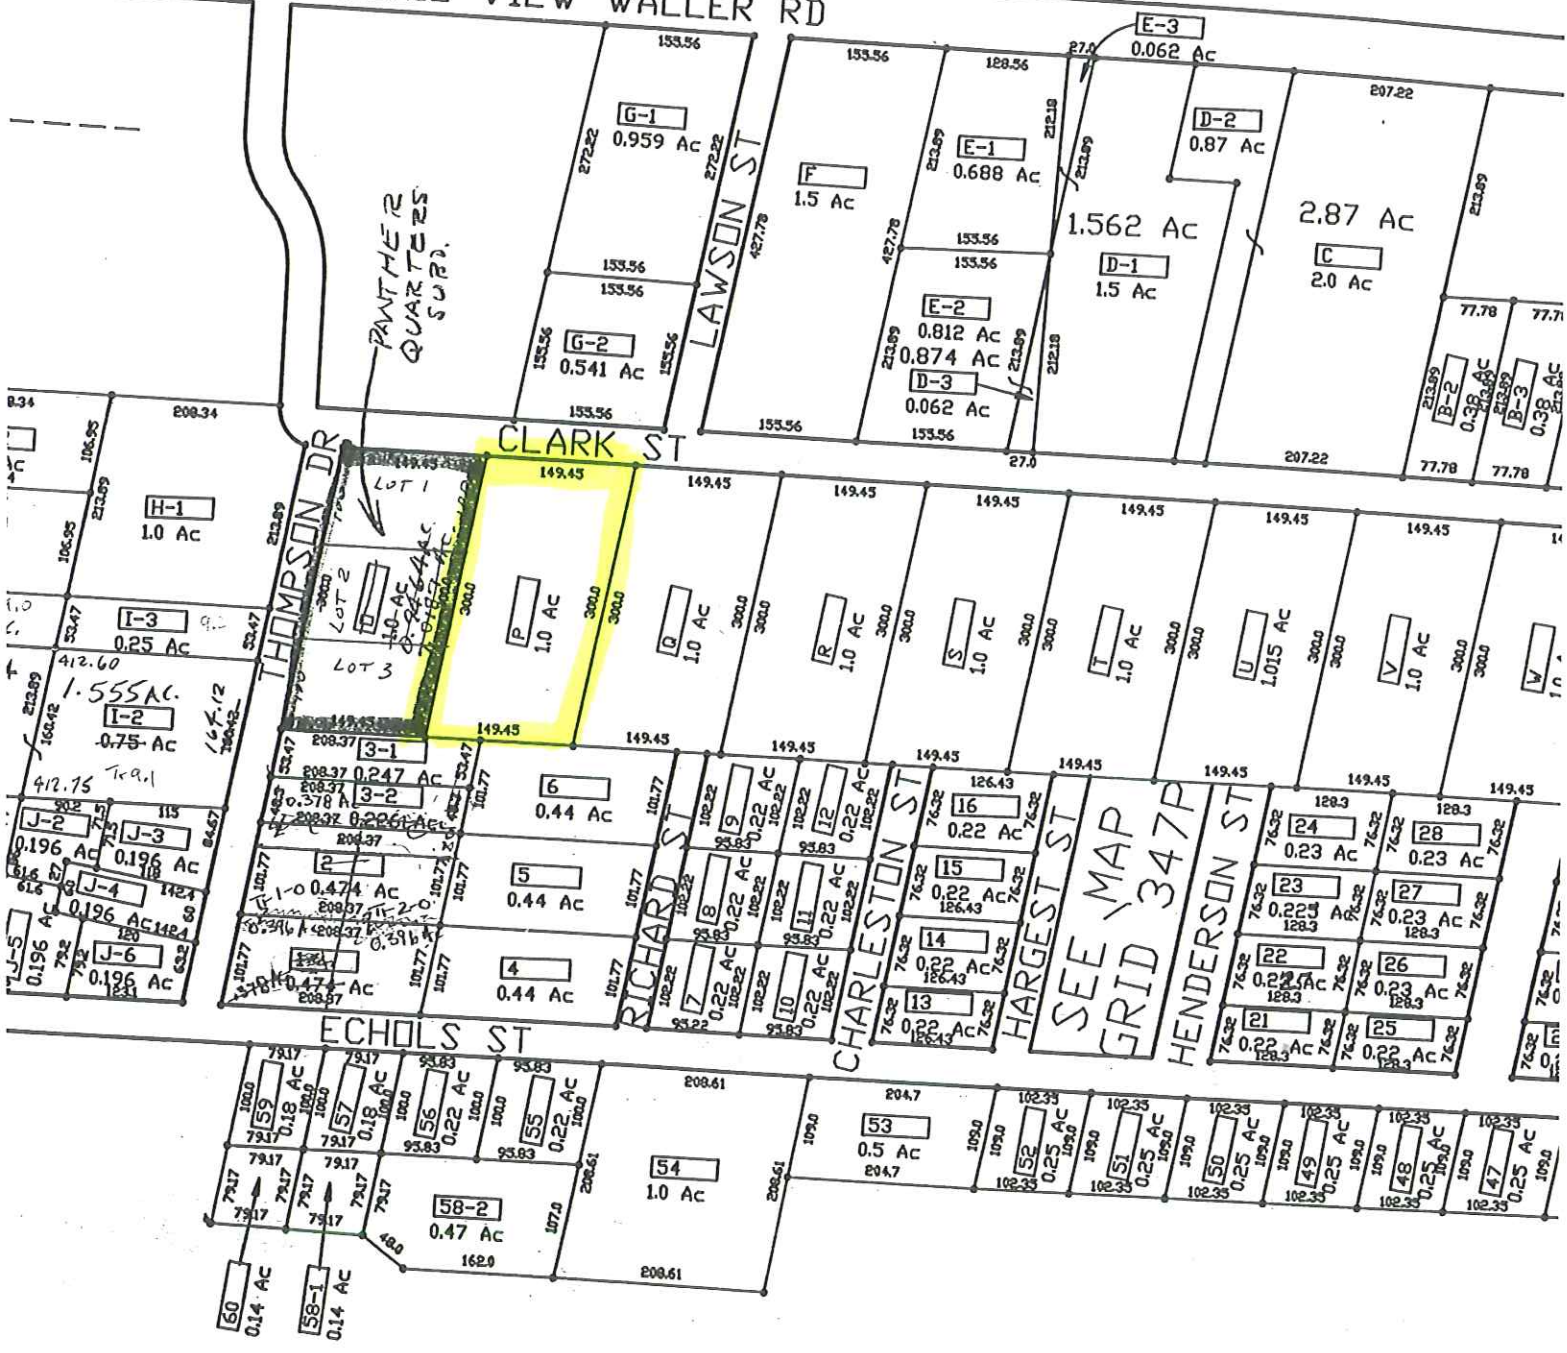

PRAIRIE VIEW WALLER RD

ST
6X