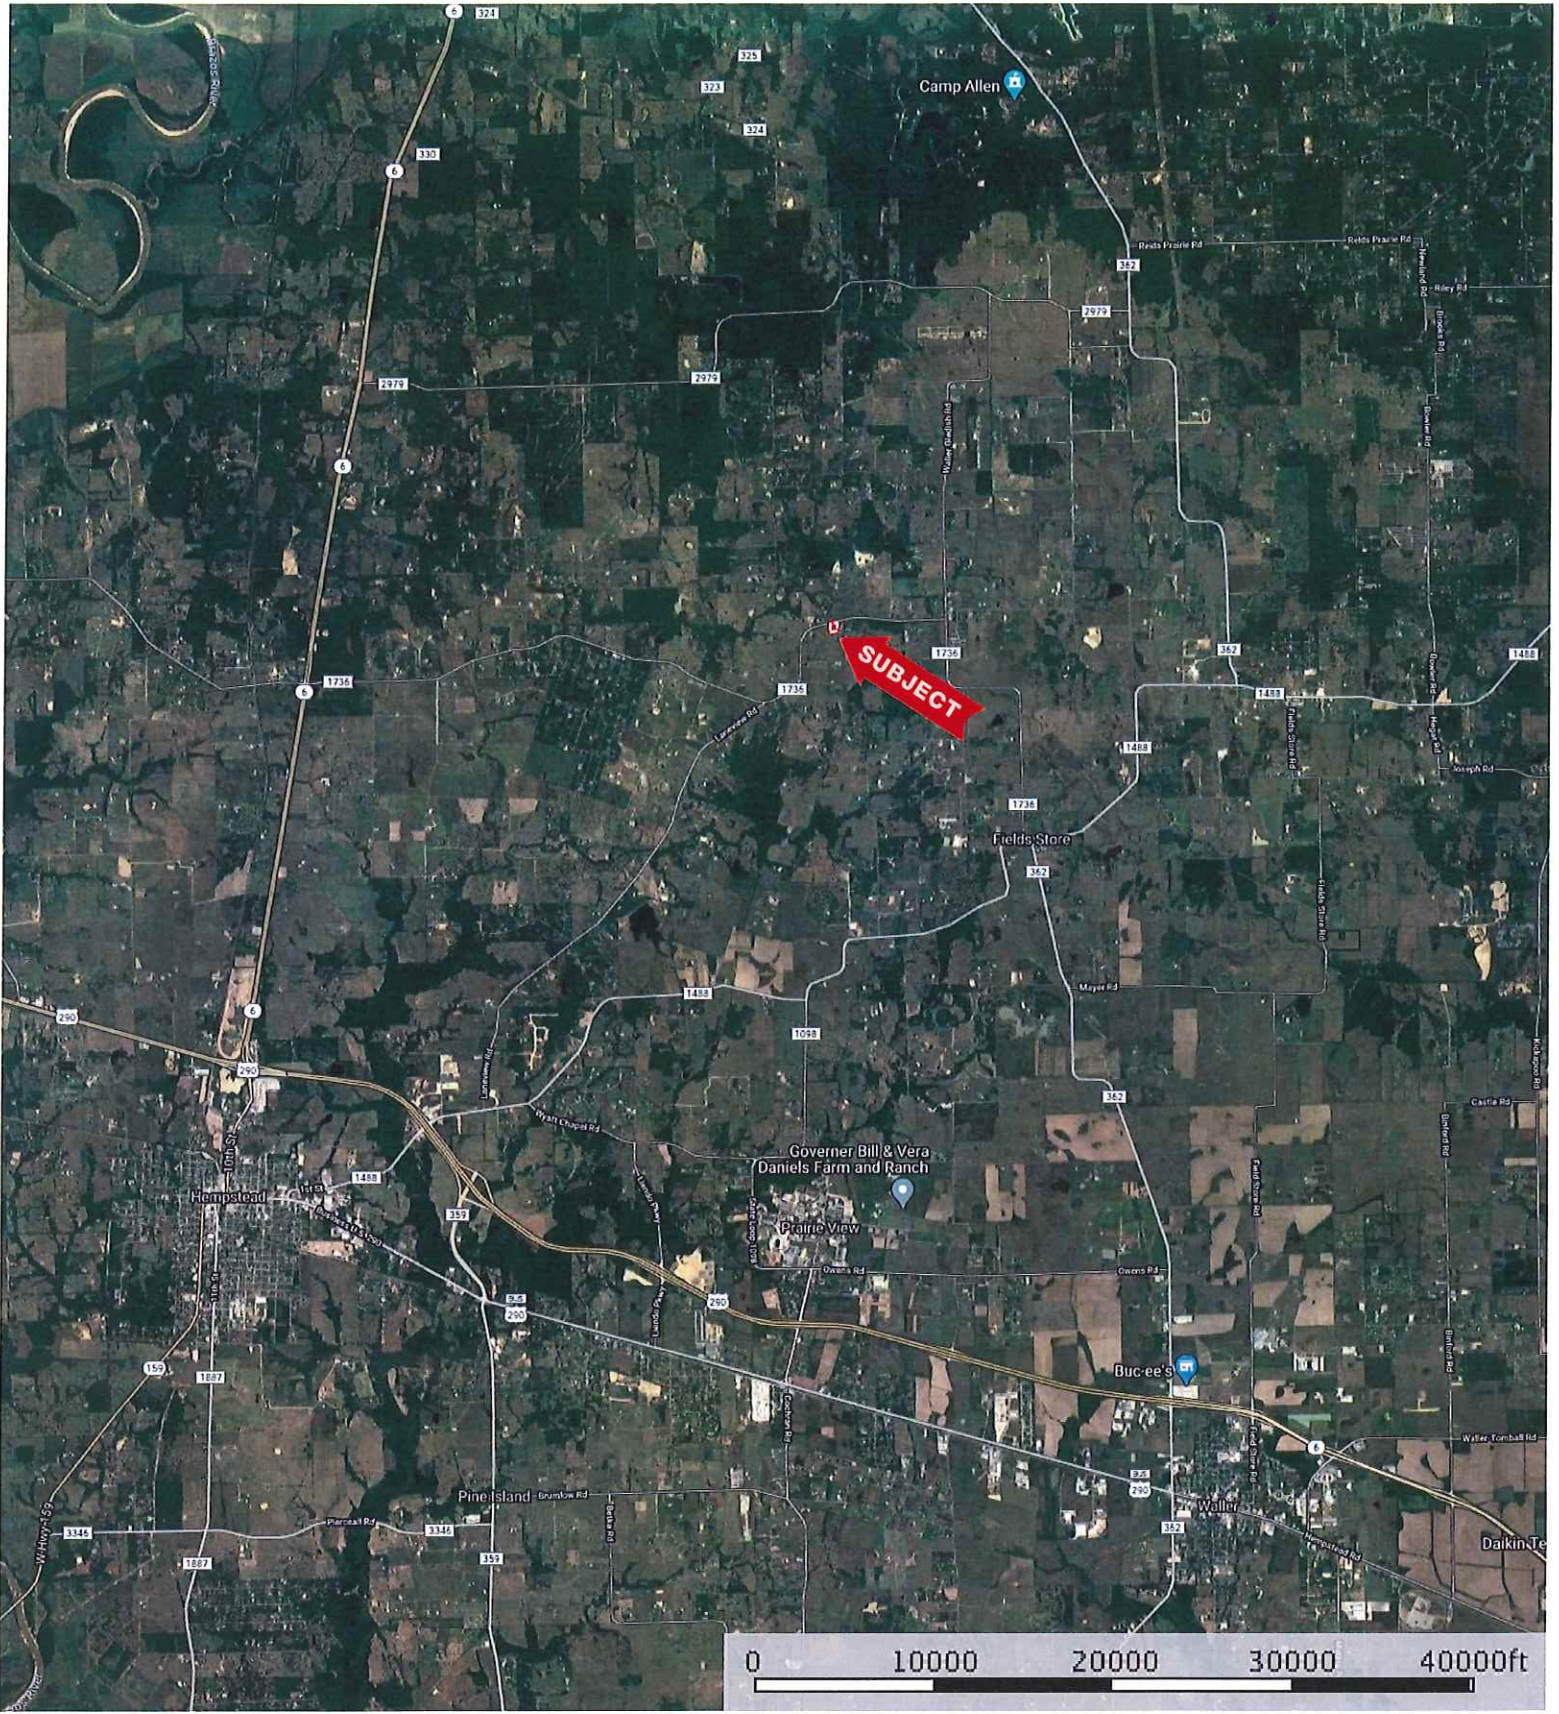

29101 FM 1736
Waller County, Texas, AC +/-

Boundary

29101 FM 1736

Waller County, Texas, AC +/-

 Boundary

 The information contained herein was obtained from sources deemed to be reliable. MapRight Services makes no warranties or guarantees as to the completeness or accuracy thereof.