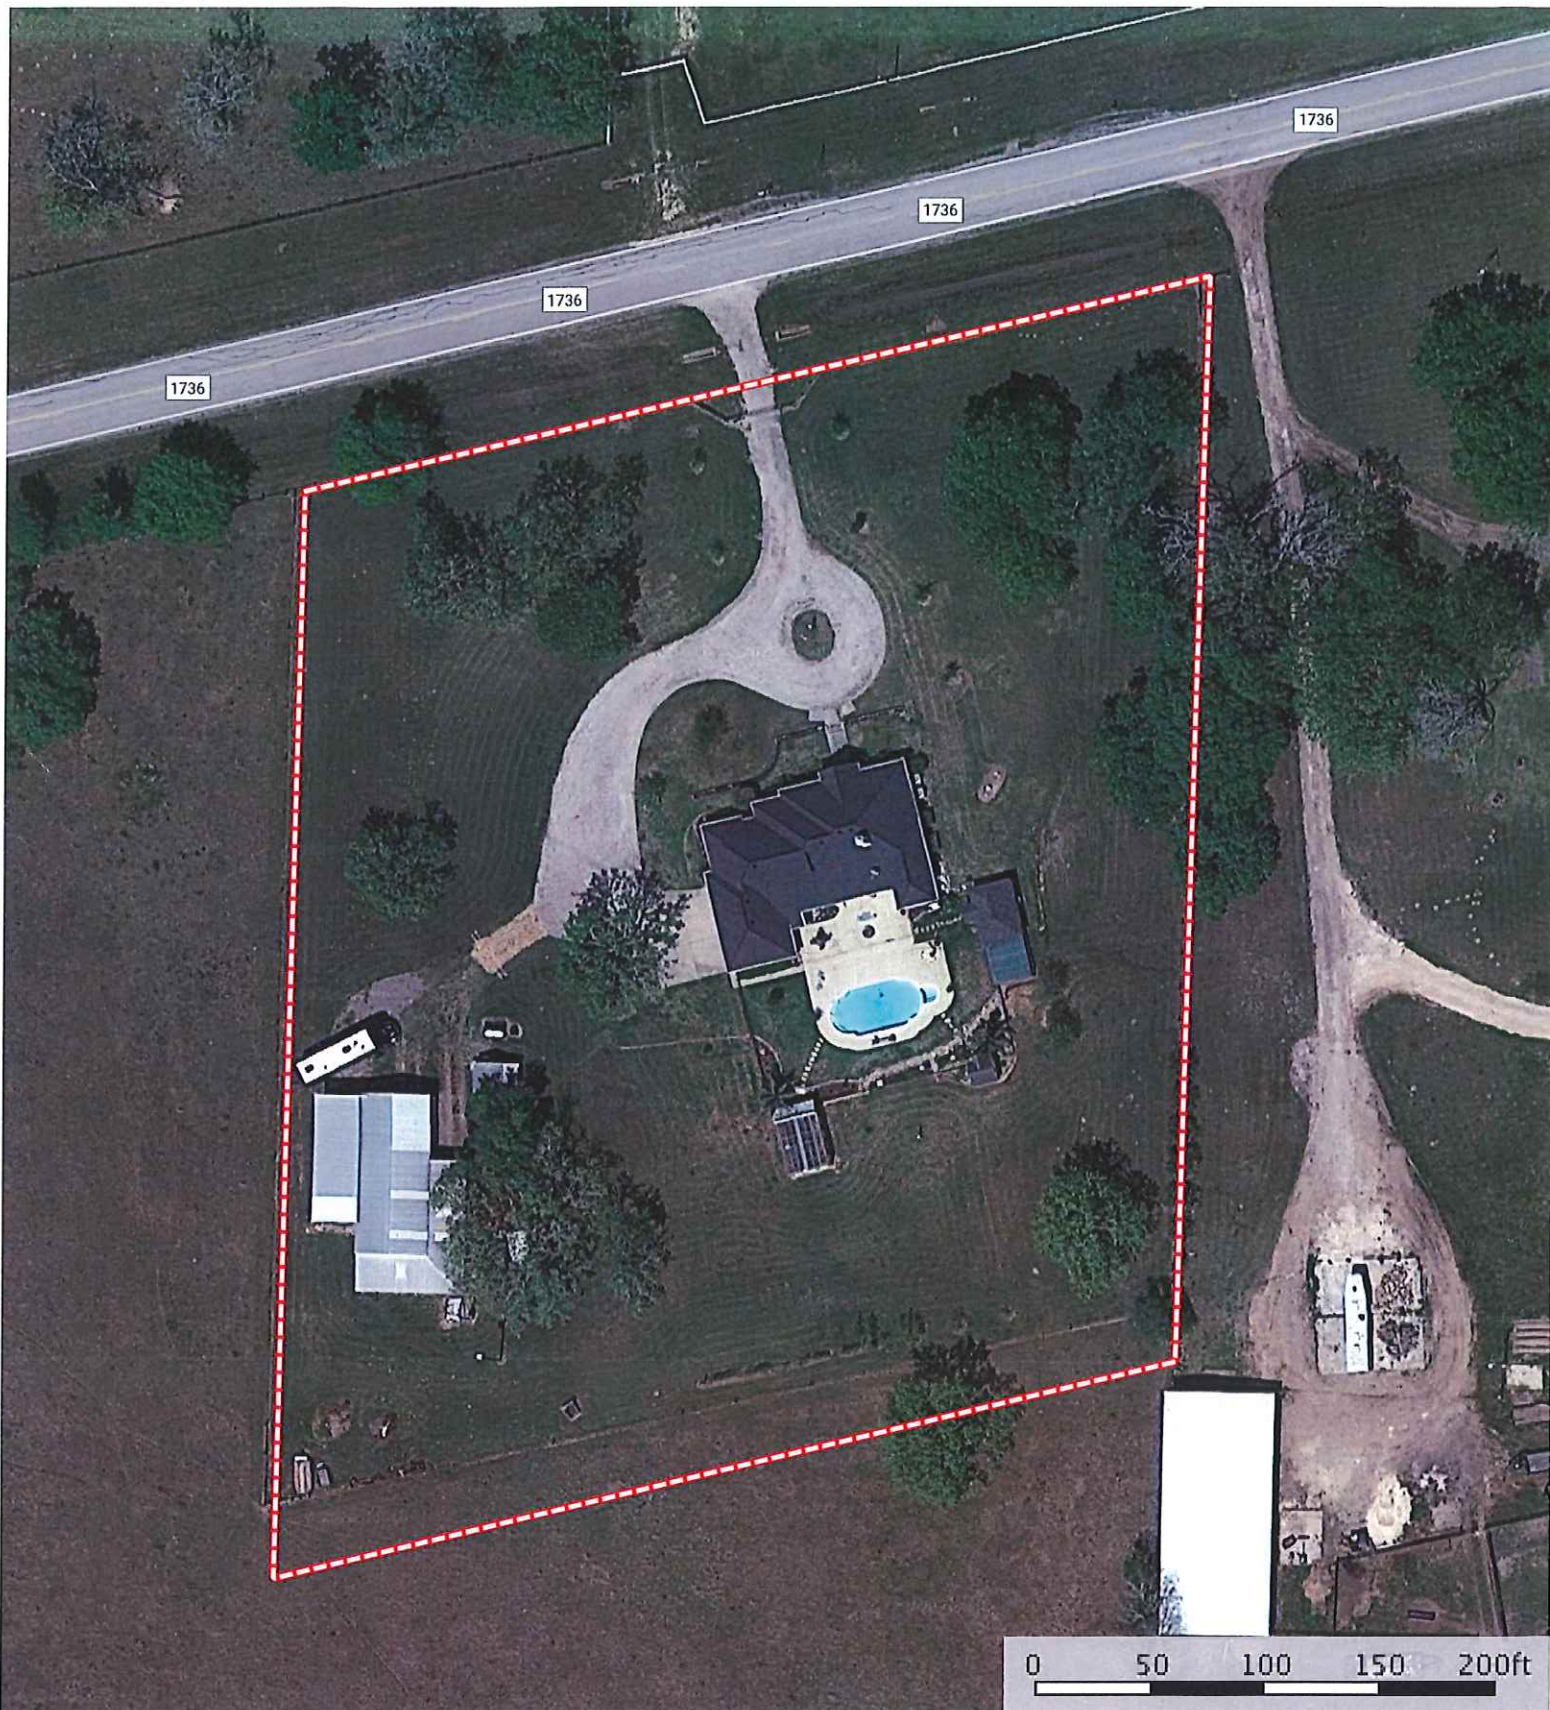

29101 FM 1736
Waller County, Texas, AC +/-

Boundary

29101 FM 1736

Waller County, Texas, AC +/-

 Boundary

 The information contained herein was obtained from sources deemed to be reliable. MapRight Services makes no warranties or guarantees as to the completeness or accuracy thereof.