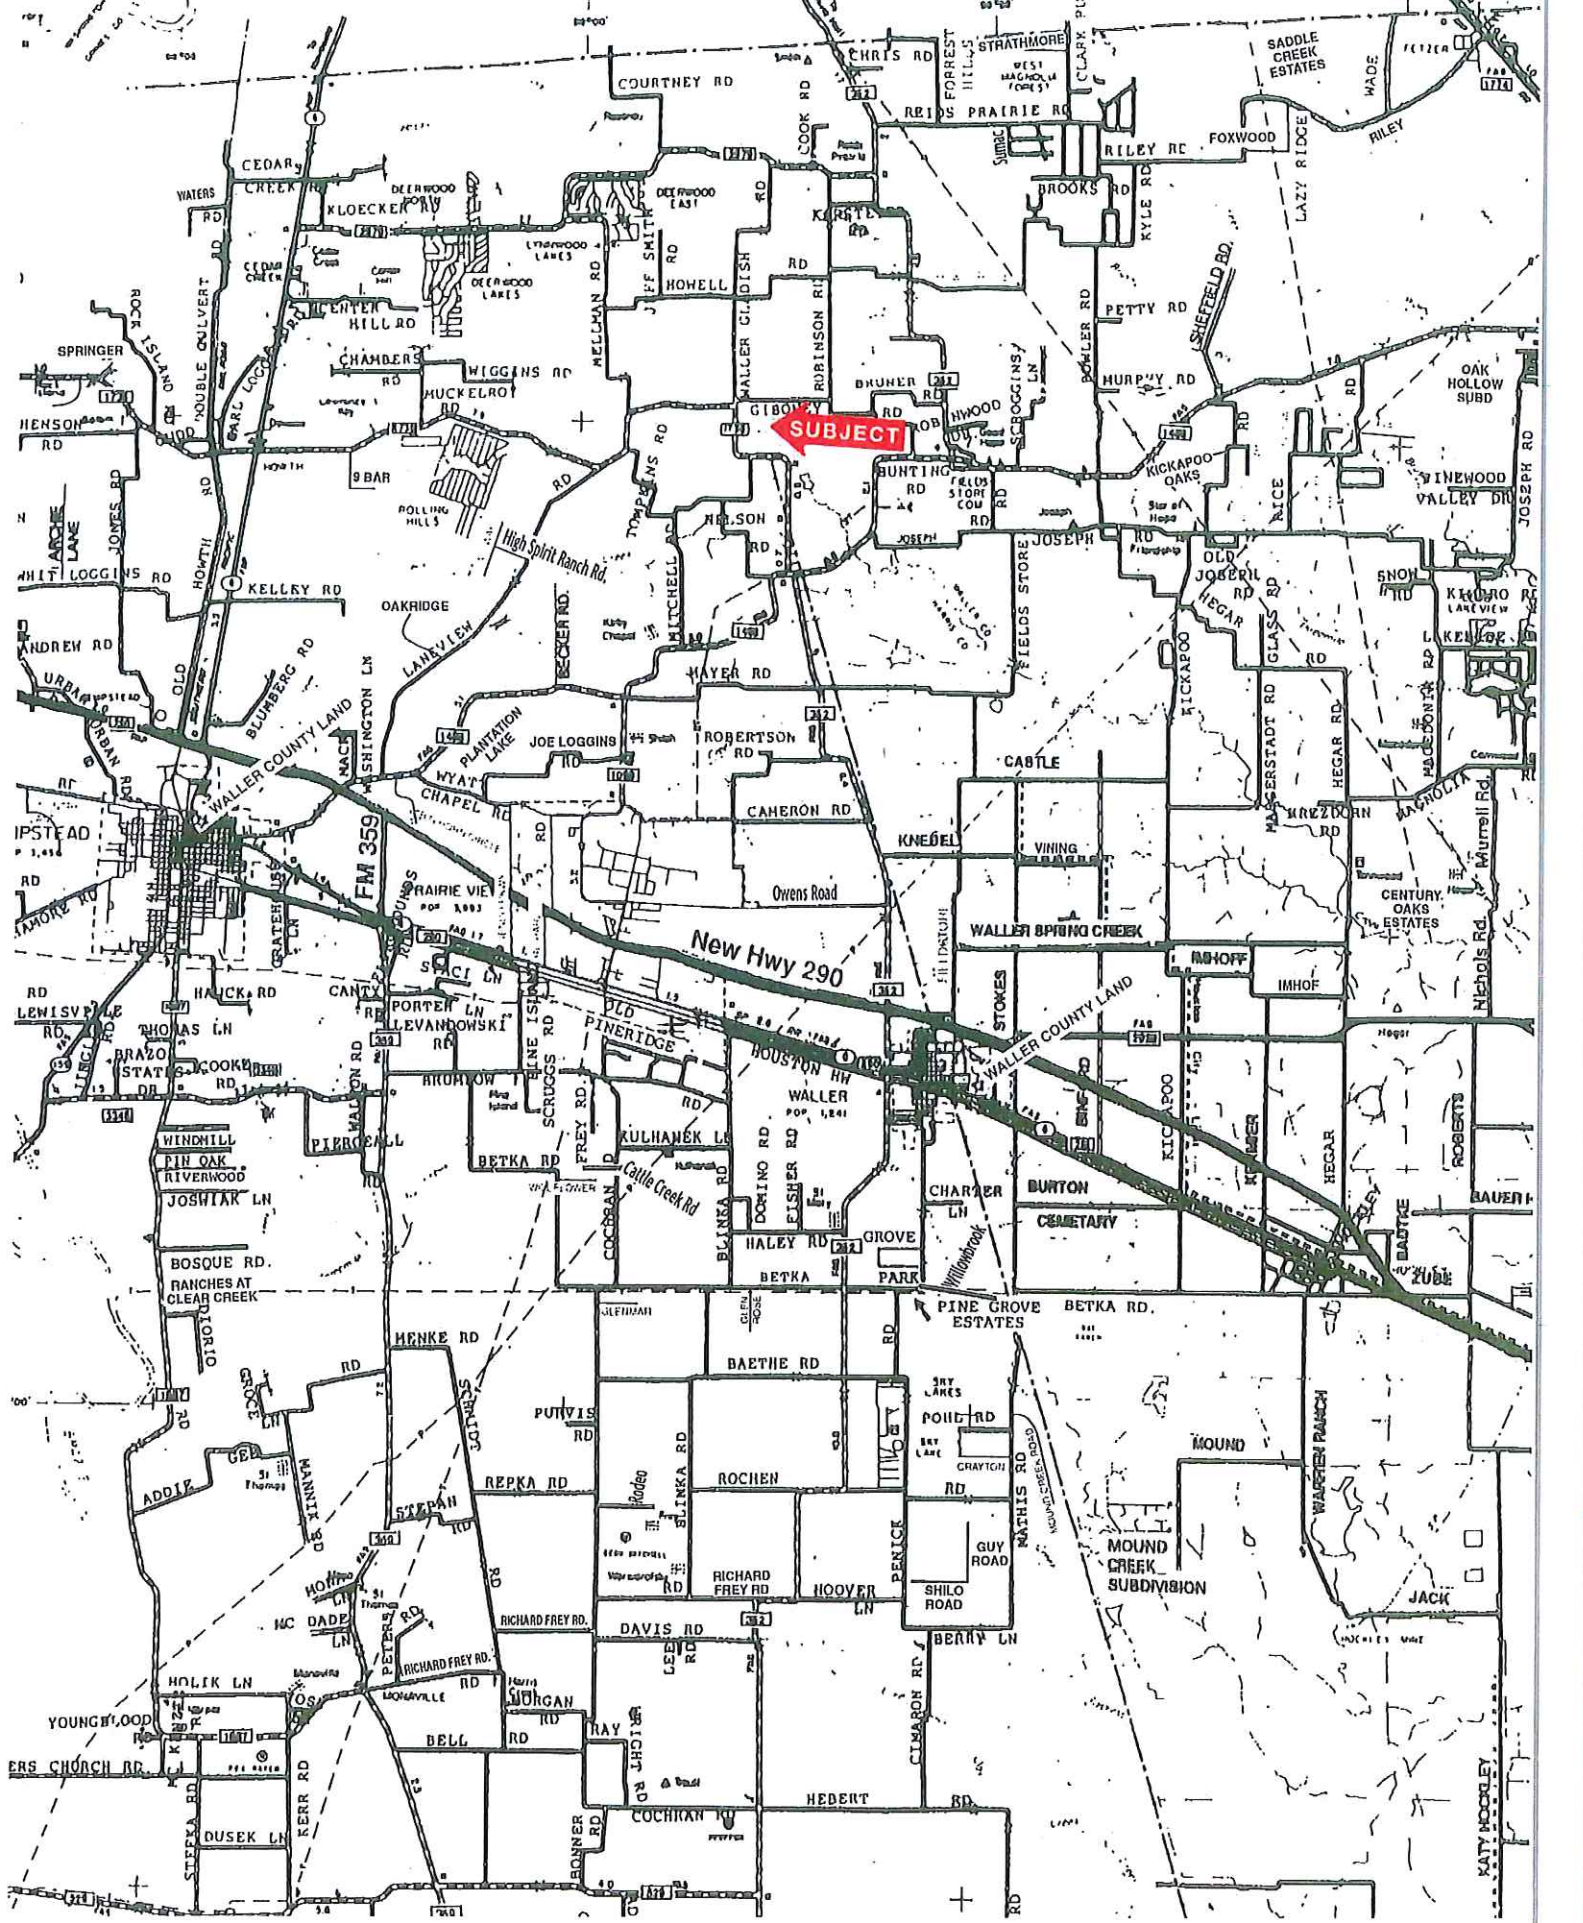

GRIMES

SUBJECT

New Hwy 290

FM 359

KATY MOORELY

Spring Hill Farms

Site Plan