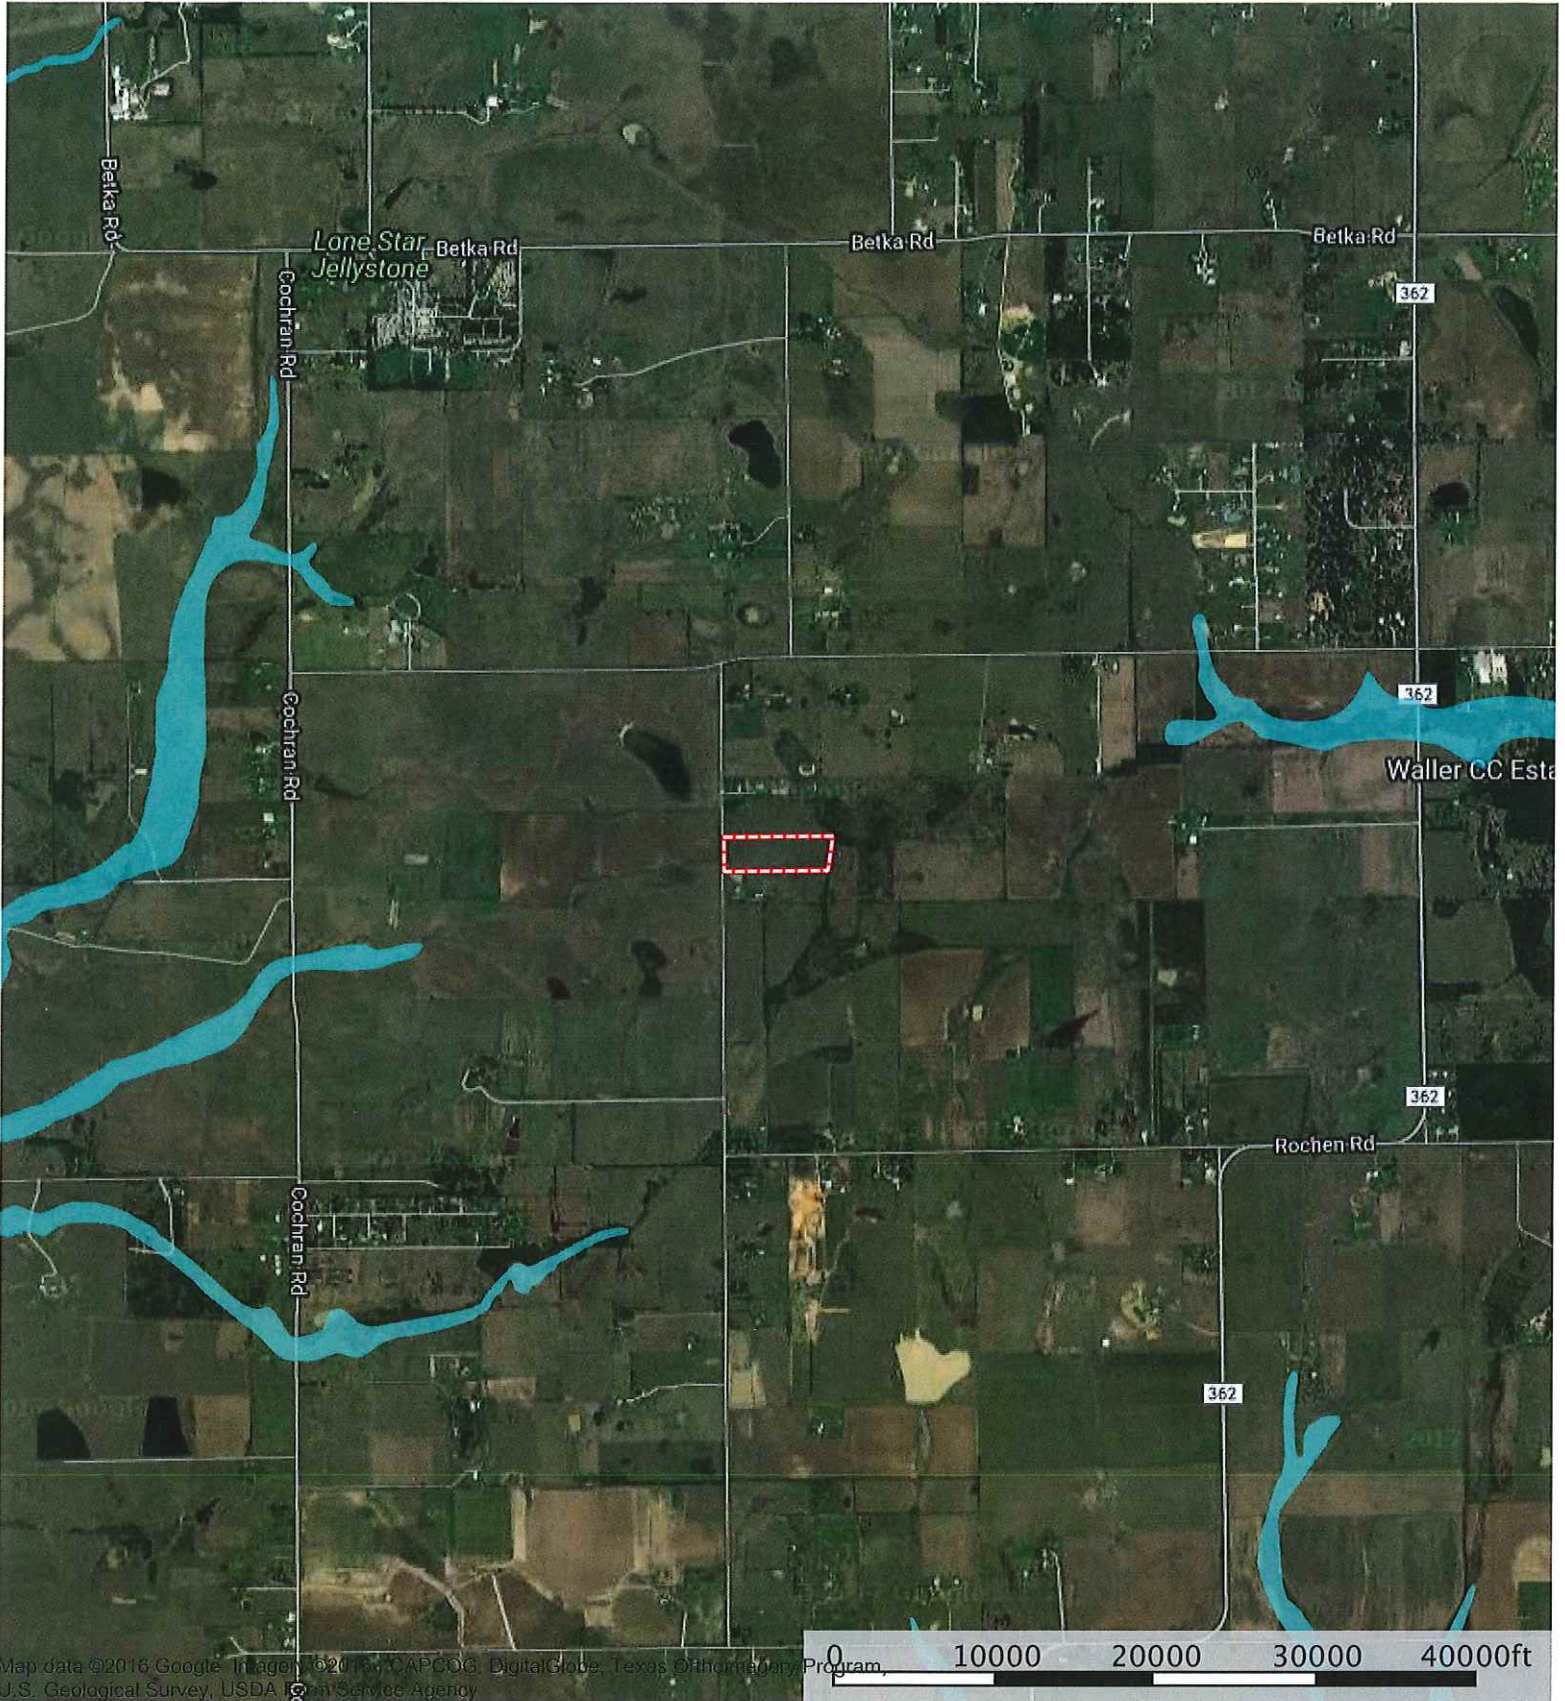

15830 Blinka Rd.

Waller County, Texas, 16.91 AC +/-

Map data ©2016 Google Imagery ©2016 CAPCOG, DigitalGlobe, Texas OrthoImagery Program, U.S. Geological Survey, USDA Farm Service Agency

 Boundary

15830 Blinka Rd.

Waller County, Texas, 16.91 AC +/-

Map data ©2016 Google, Imagery ©2016 CAPCOG, DigitalGlobe, Texas Orthographic Program, U.S. Geological Survey, USDA National Service Agency

Boundary 100 Year Floodplain 500 Year Floodplain