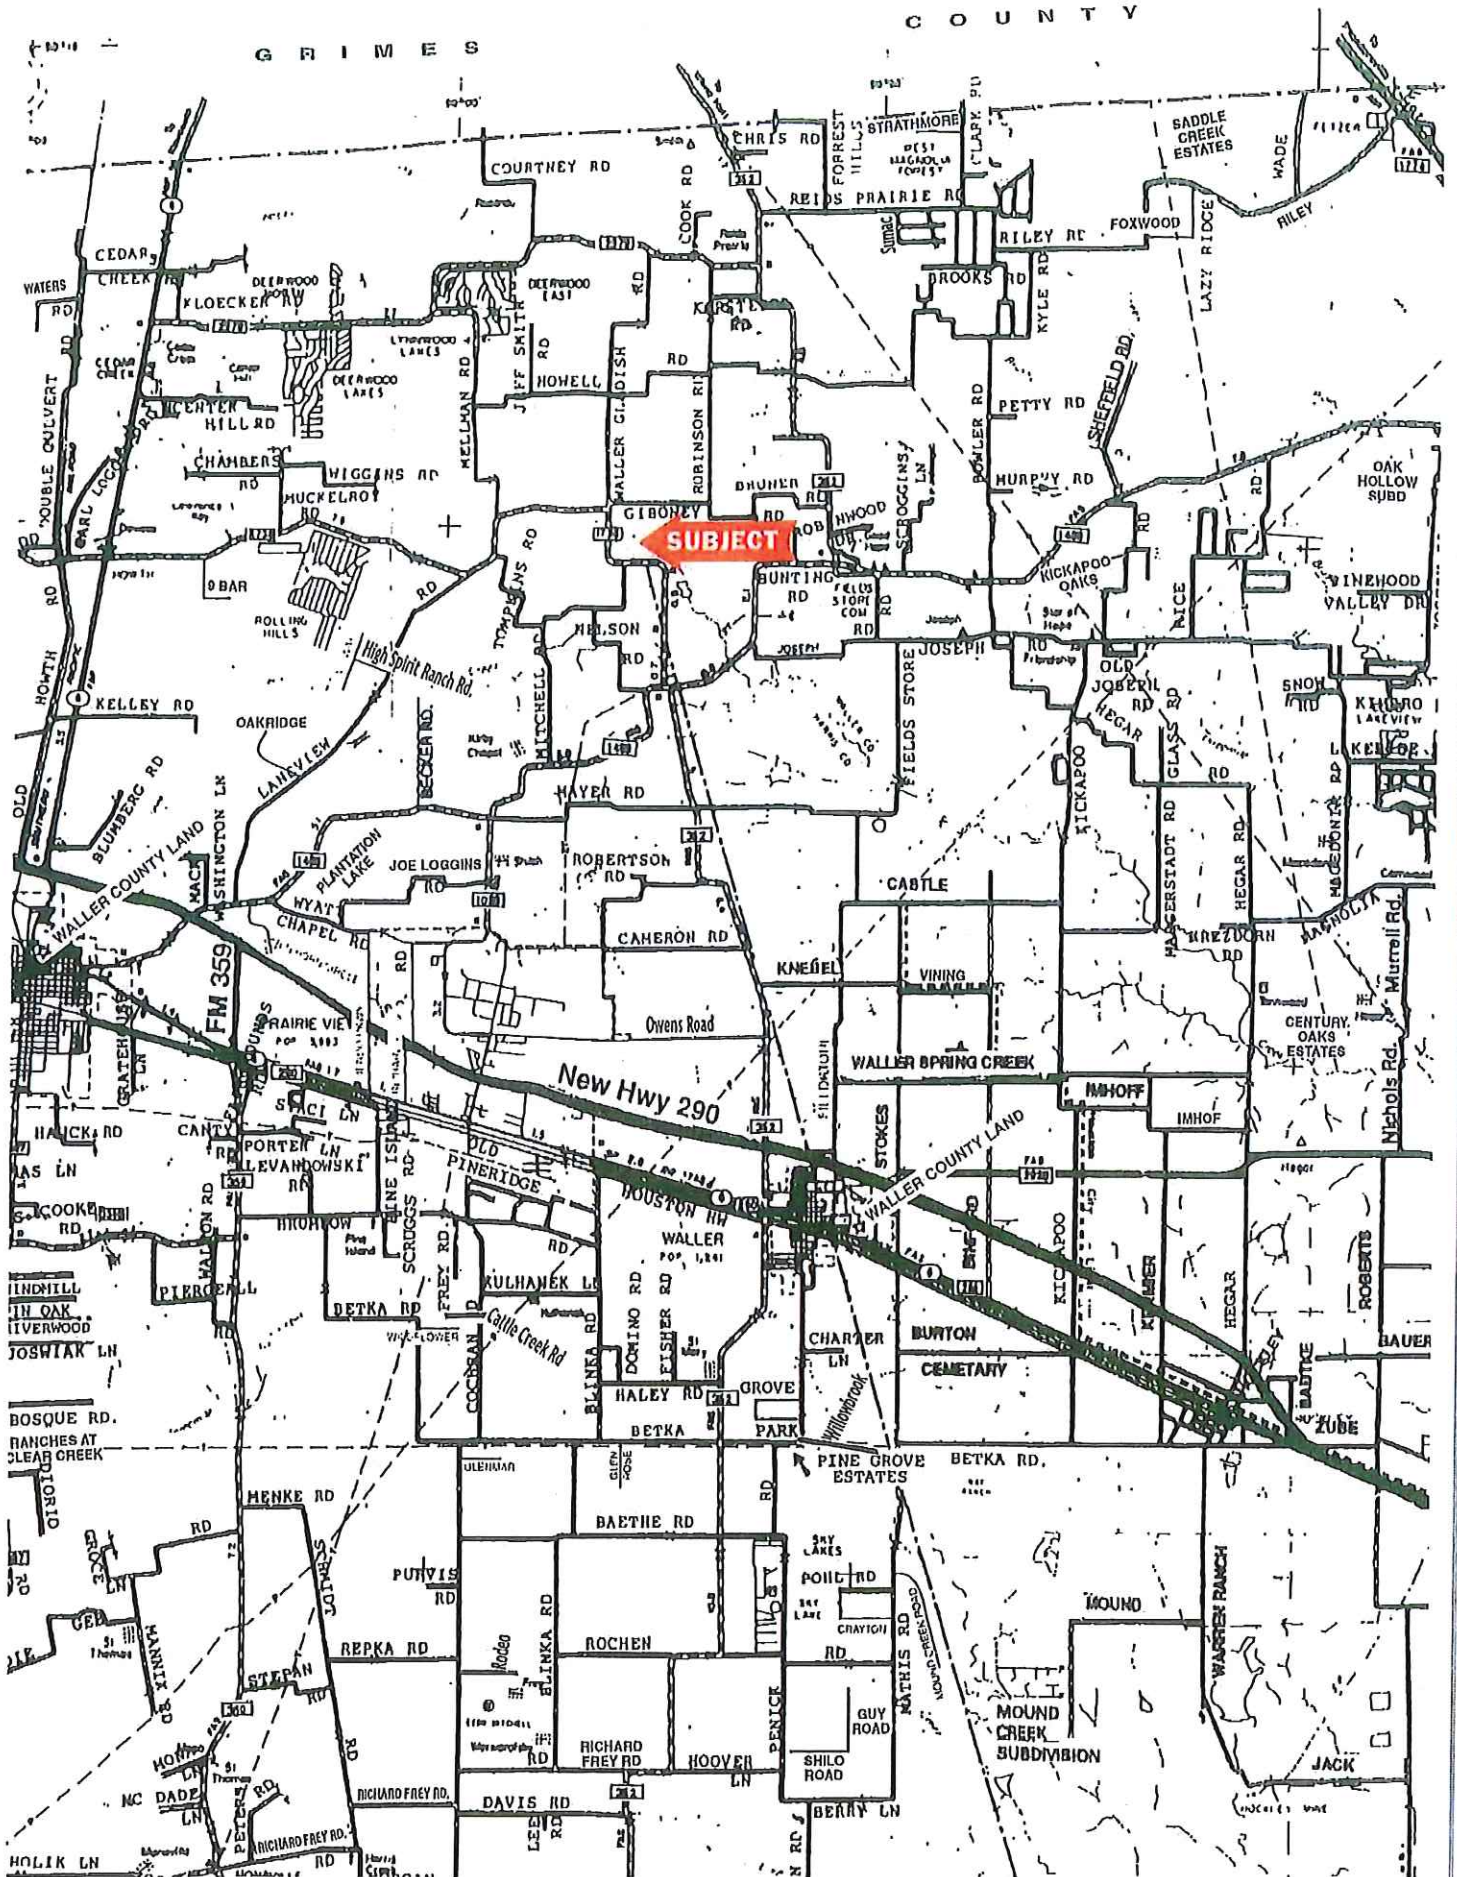

COUNTY

GRIMES

27214 FM 1736

Waller County, Texas, AC +/-

Google

0 10000 20000 30000 40000ft
Map data ©2015 Imagery ©2015 TerraMetrics

 Boundary

 The information contained herein was obtained from sources deemed to be reliable. MapRight Services makes no warranties or guarantees as to the completeness or accuracy thereof.

27214 FM 1736

Waller County, Texas, AC +/-

 Boundary

 The information contained herein was obtained from sources deemed to be reliable. MapRight Services makes no warranties or guarantees as to the completeness or accuracy thereof.