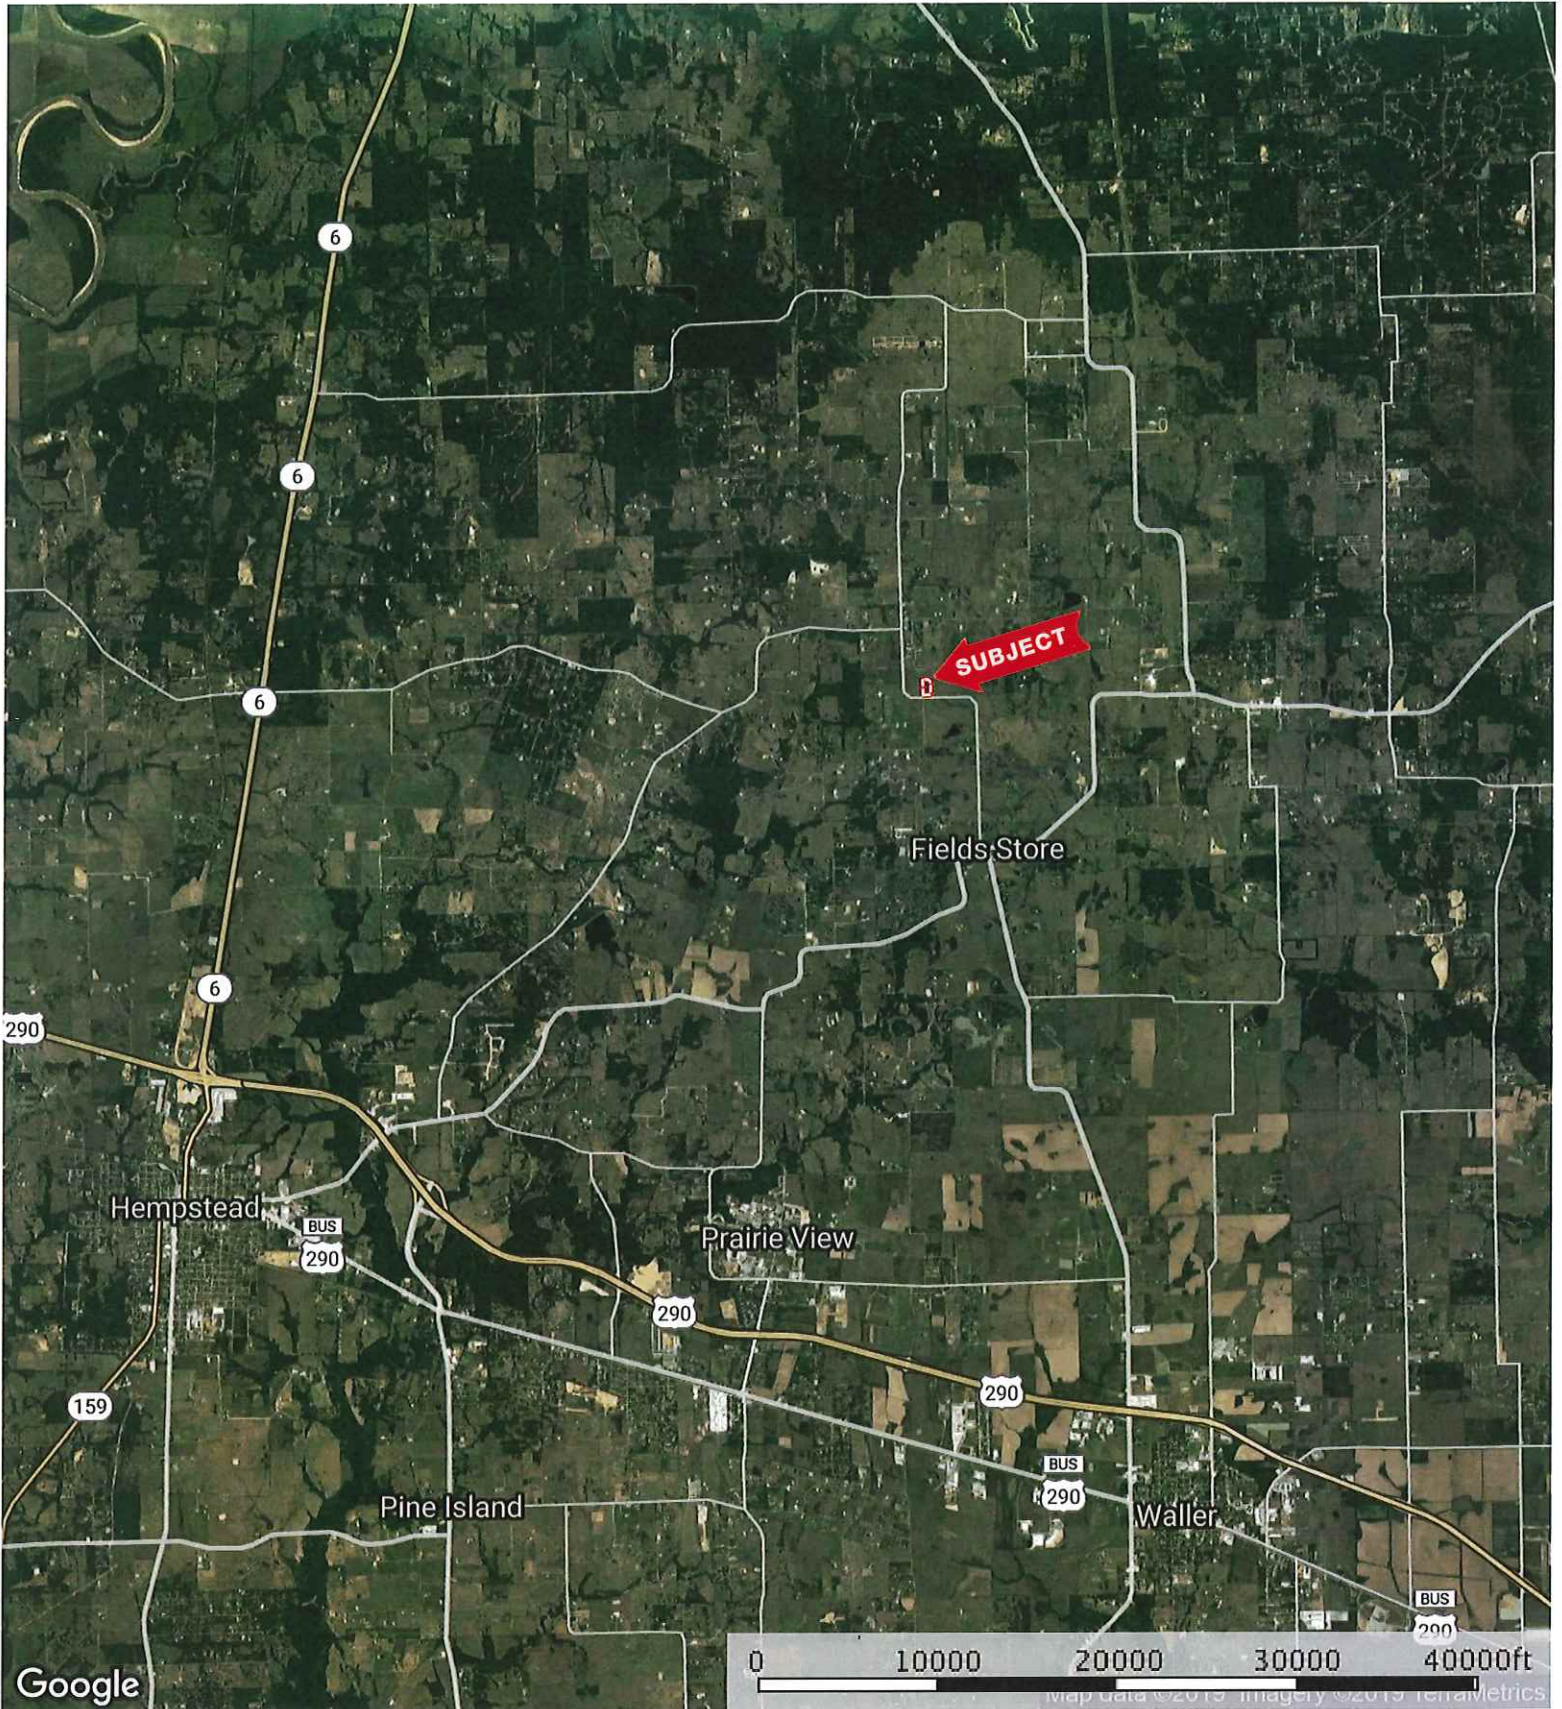

COUNTY

GRIMES

27214 FM 1736

Waller County, Texas, AC +/-

Google

0 10000 20000 30000 40000ft
Map data ©2015 Imagery ©2015 TerraMetrics

 Boundary

 The information contained herein was obtained from sources deemed to be reliable. MapRight Services makes no warranties or guarantees as to the completeness or accuracy thereof.

27214 FM 1736

Waller County, Texas, AC +/-

 Boundary

 The information contained herein was obtained from sources deemed to be reliable. MapRight Services makes no warranties or guarantees as to the completeness or accuracy thereof.