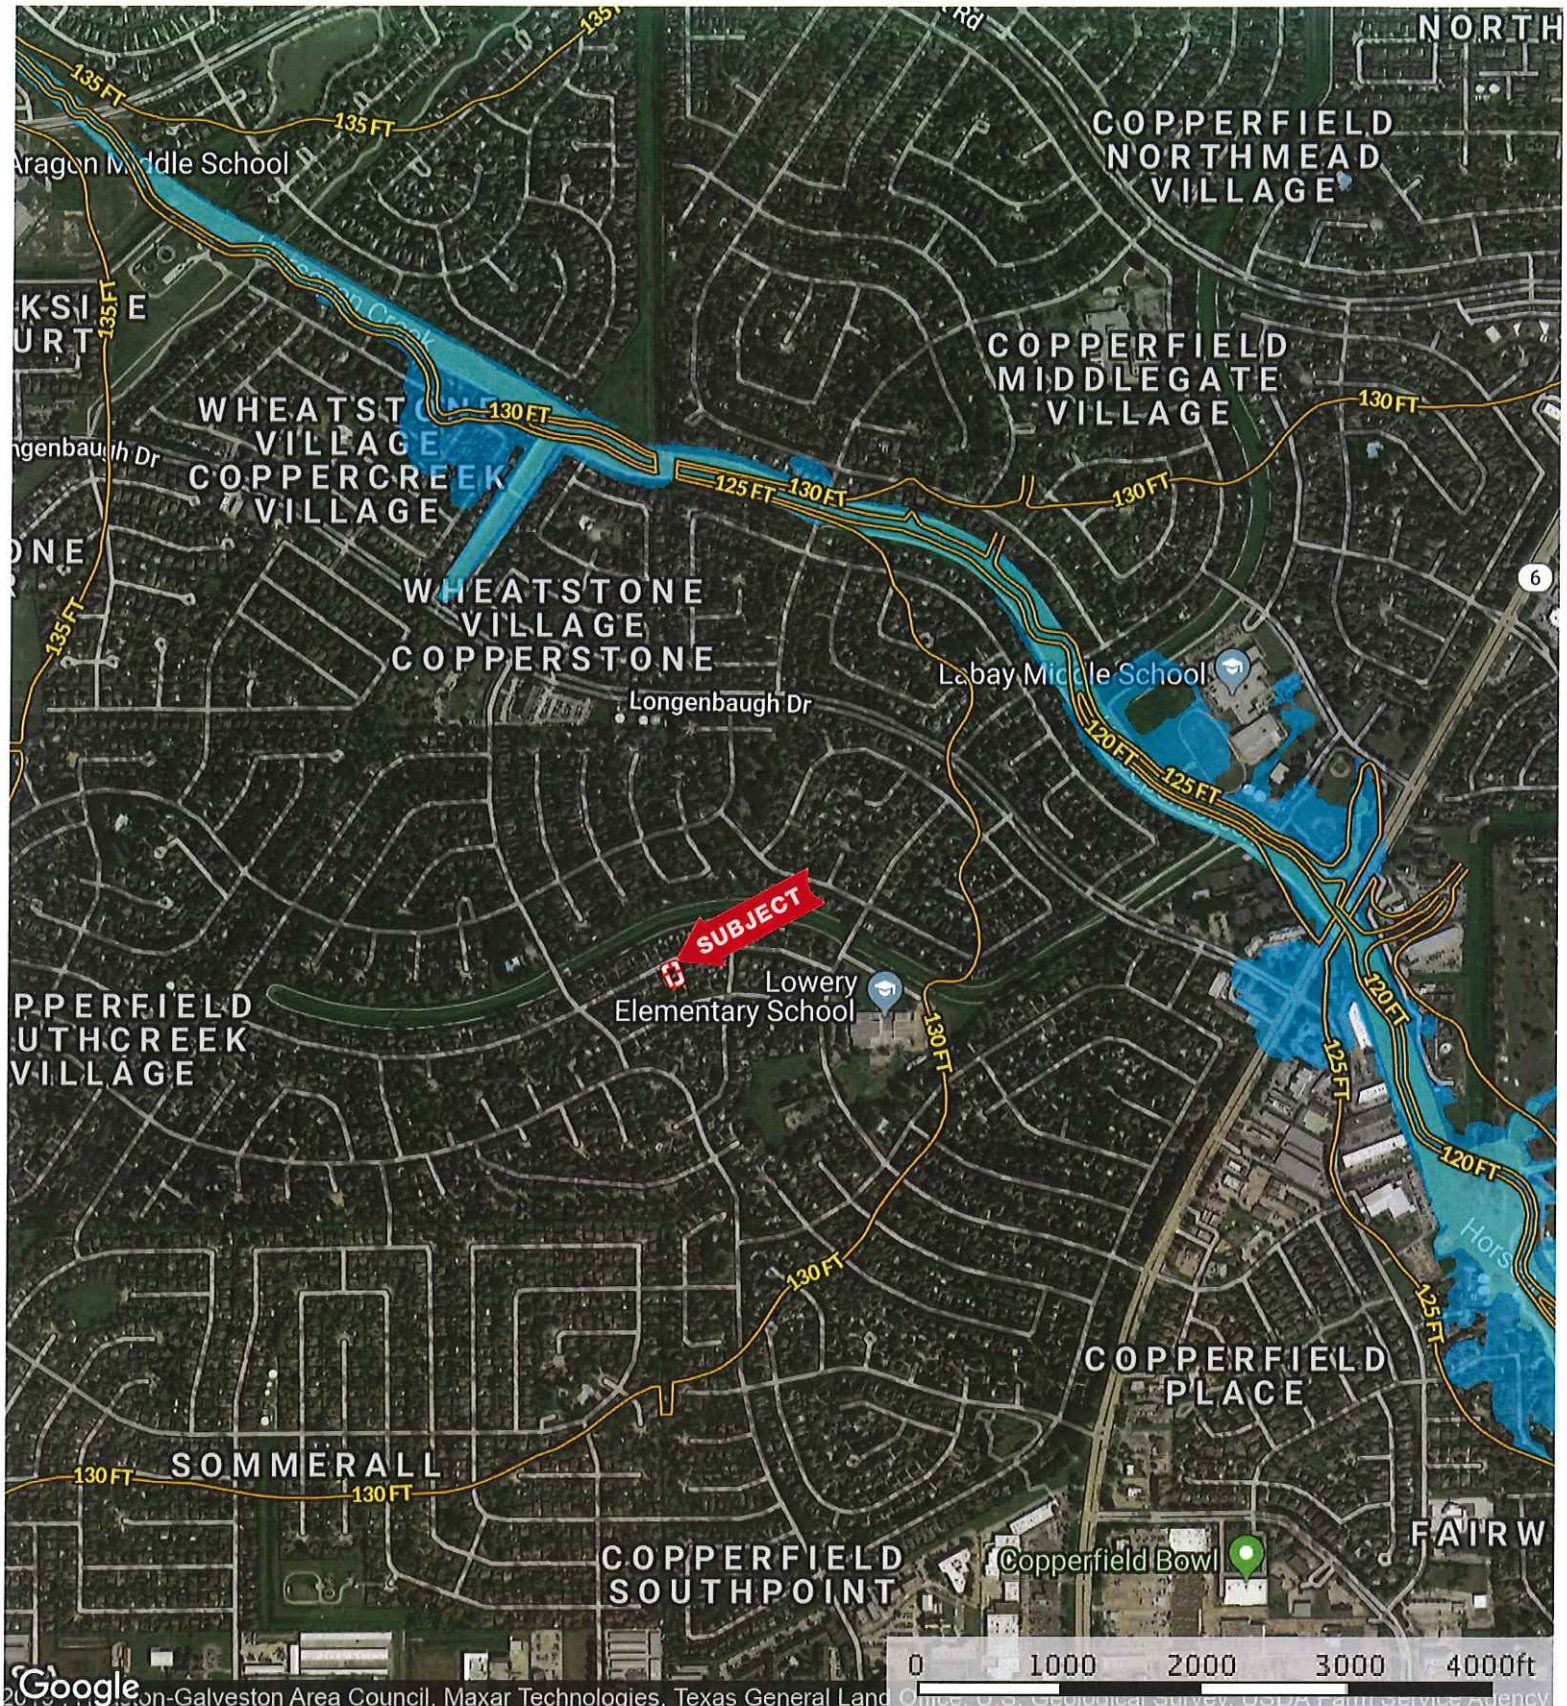

16203 Rainbow Lake  
Harris County, Texas, AC +/-

 Boundary

16203 Rainbow Lake  
Harris County, Texas, AC +/-

© 2023 Google, Council, Landsat / Copernicus, Maxar Technologies, Texas General Land Office, U.S. Geological Survey, USDA Farm Service Agency

Boundary

The information contained herein was obtained from sources deemed to be reliable. MapRight Services makes no warranties or guarantees as to the completeness or accuracy thereof.

16203 Rainbow Lake  
Harris County, Texas, AC +/-

16203 Rainbow Lake  
 Harris County, Texas, AC +/-

© 2019 Google, Houston-Galveston Area Council, Maxar Technologies, Texas General Land Office, U.S. Geological Survey, USDA Farm Service Agency

- Boundary
- 100 Year Floodplain
- 500 Year Floodplain
- Floodway
- Special
- Unmapped/ Not