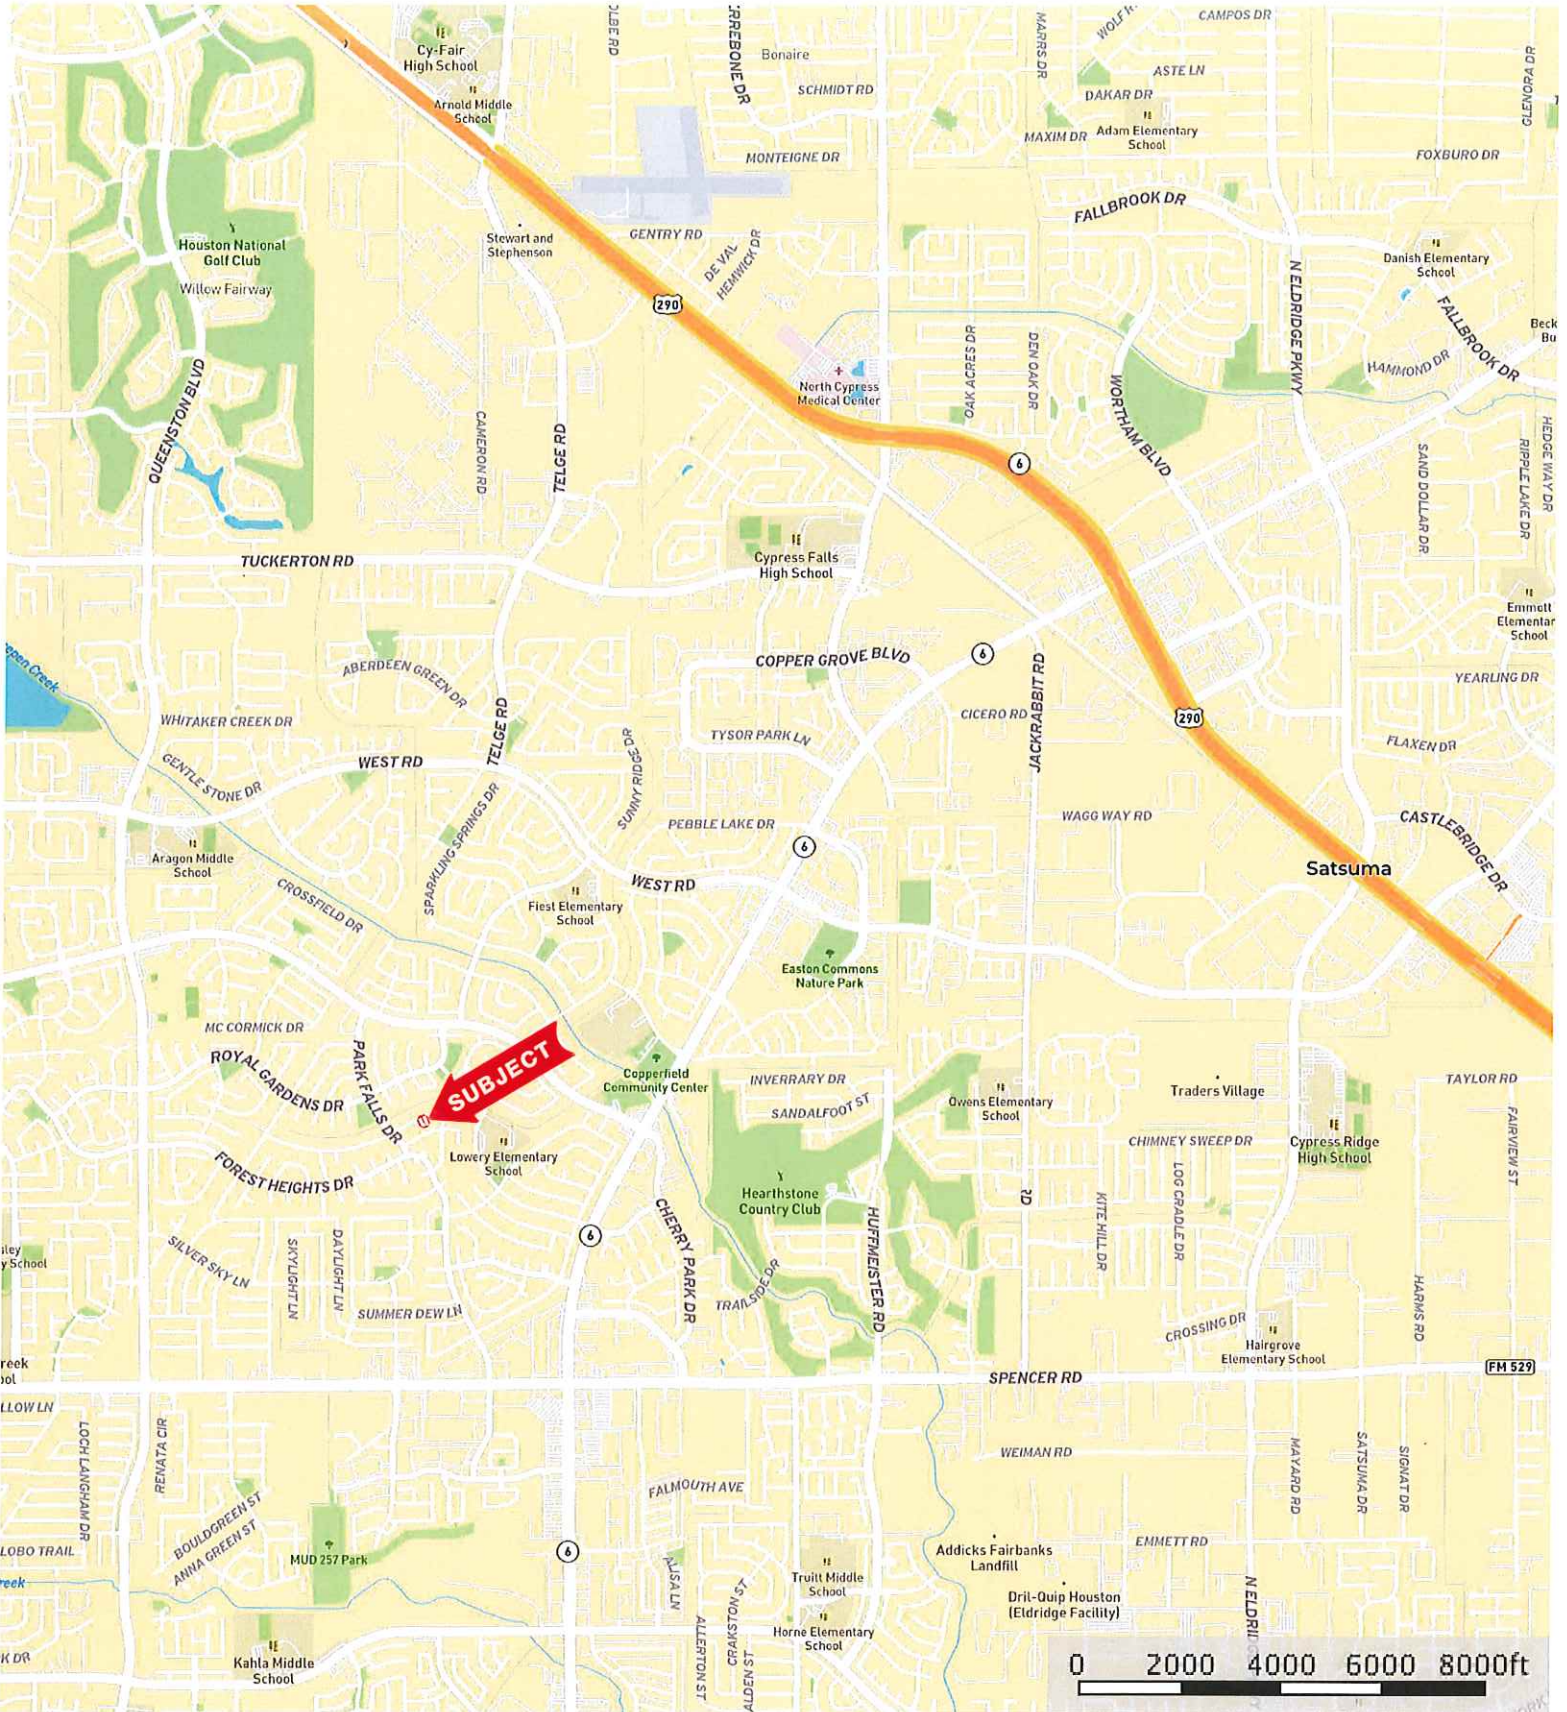

16203 Rainbow Lake  
Harris County, Texas, AC +/-

 Boundary

16203 Rainbow Lake  
Harris County, Texas, AC +/-

© 2023 Google, Council, Landsat / Copernicus, Maxar Technologies, Texas General Land Office, U.S. Geological Survey, USDA Farm Service Agency

Boundary

The information contained herein was obtained from sources deemed to be reliable. MapRight Services makes no warranties or guarantees as to the completeness or accuracy thereof.

16203 Rainbow Lake  
Harris County, Texas, AC +/-

Google 2019 Imagery ©2019, Houston-Galveston Area Council, Maxar Technologies, Texas General Land Office, U.S. Geological Survey

 Boundary

 The information contained herein was obtained from sources deemed to be reliable. MapRight Services makes no warranties or guarantees as to the completeness or accuracy thereof.

16203 Rainbow Lake  
 Harris County, Texas, AC +/-

© 2019 Google, Houston-Galveston Area Council, Maxar Technologies, Texas General Land Office, U.S. Geological Survey, USDA Farm Service Agency

- Boundary
- 100 Year Floodplain
- 500 Year Floodplain
- Floodway
- Special
- Unmapped/ Not