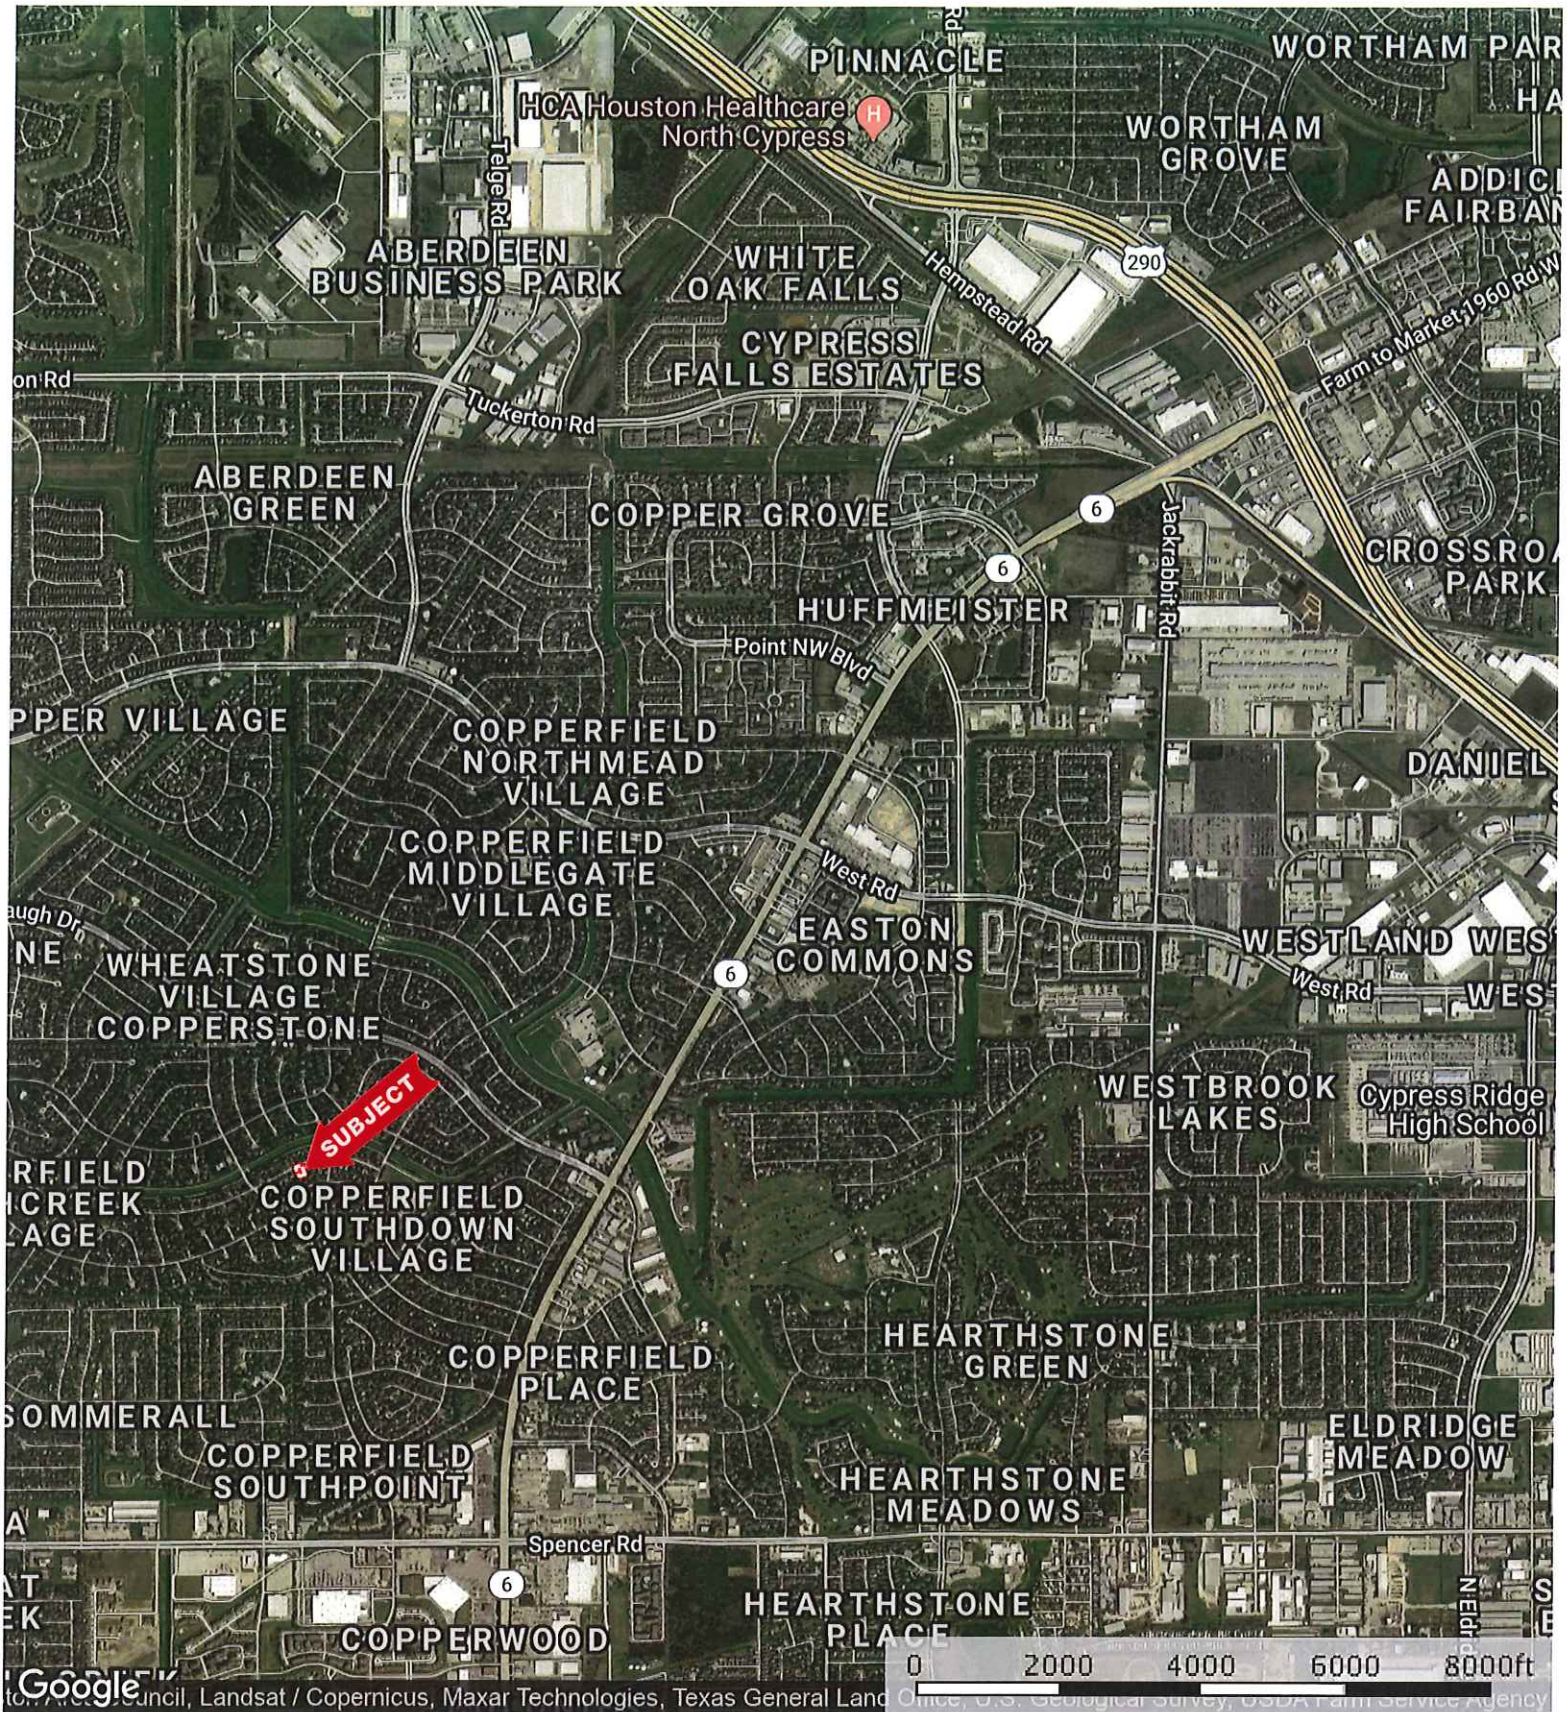

16203 Rainbow Lake  
Harris County, Texas, AC +/-

 Boundary

16203 Rainbow Lake  
Harris County, Texas, AC +/-

© 2023 Google, Council, Landsat / Copernicus, Maxar Technologies, Texas General Land Office, U.S. Geological Survey, USDA Farm Service Agency

Boundary

The information contained herein was obtained from sources deemed to be reliable. MapRight Services makes no warranties or guarantees as to the completeness or accuracy thereof.

16203 Rainbow Lake  
Harris County, Texas, AC +/-

16203 Rainbow Lake  
 Harris County, Texas, AC +/-

© 2019 Google, Houston-Galveston Area Council, Maxar Technologies, Texas General Land Office, U.S. Geological Survey, USDA Farm Service Agency

- Boundary
- 100 Year Floodplain
- 500 Year Floodplain
- Floodway
- Special
- Unmapped/ Not