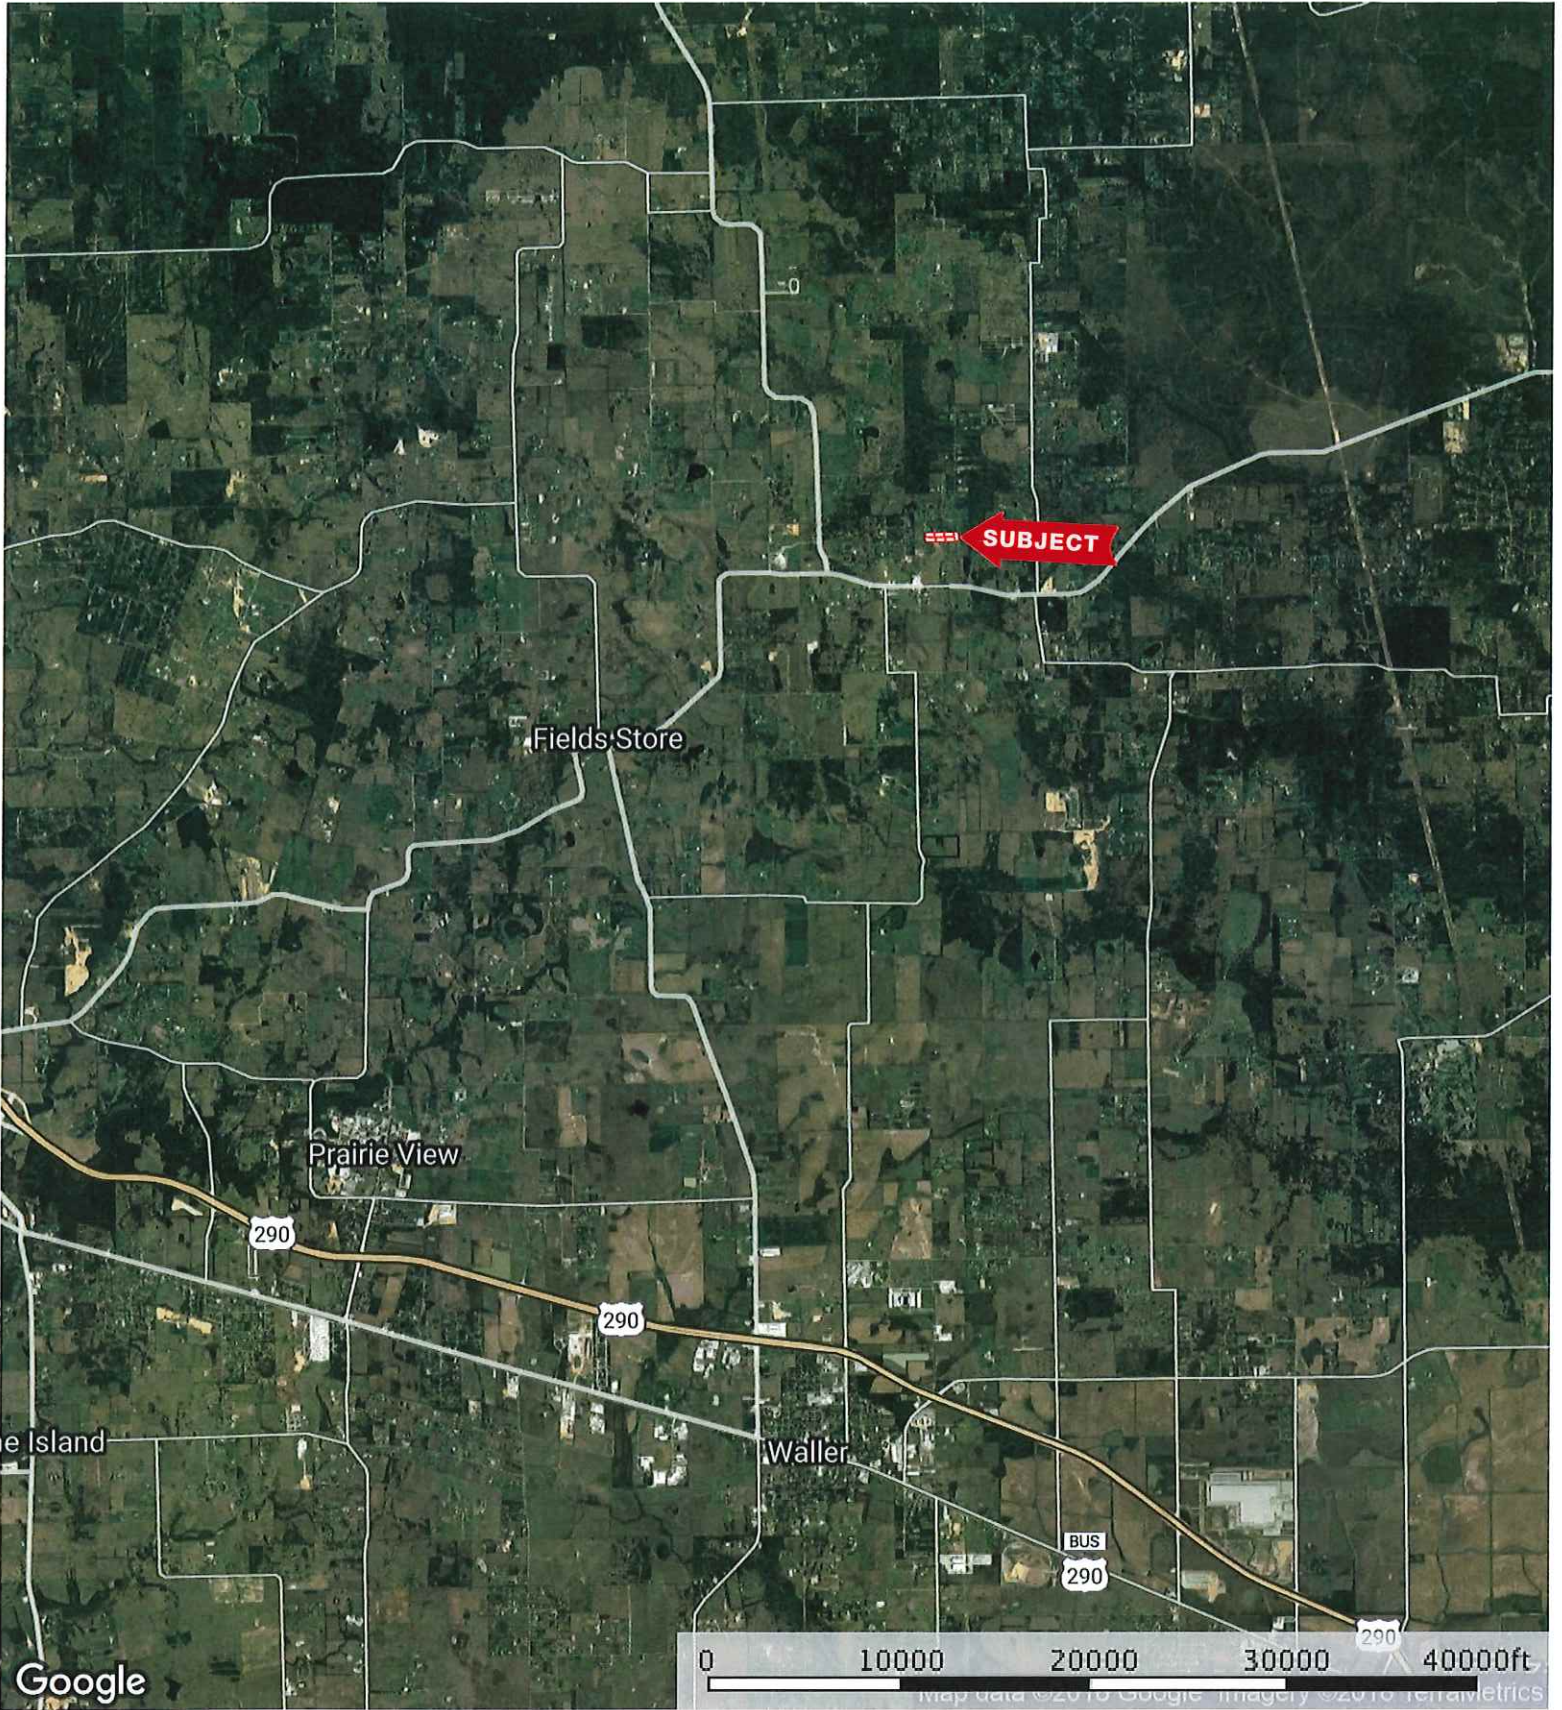

340 Scroggins

Texas, AC +/-

 Boundary

340 Scroggins

Texas, AC +/-

Google

Western District Council, Texas General Land Office, Texas Orthoimagery Program, U.S. Geological Survey, USDA Farm Service Agency

 Boundary

 The information contained herein was obtained from sources deemed to be reliable. MapRight Services makes no warranties or guarantees as to the completeness or accuracy thereof.

340 Scroggins
Texas, AC +/-

Boundary 100 Year Floodplain 500 Year Floodplain