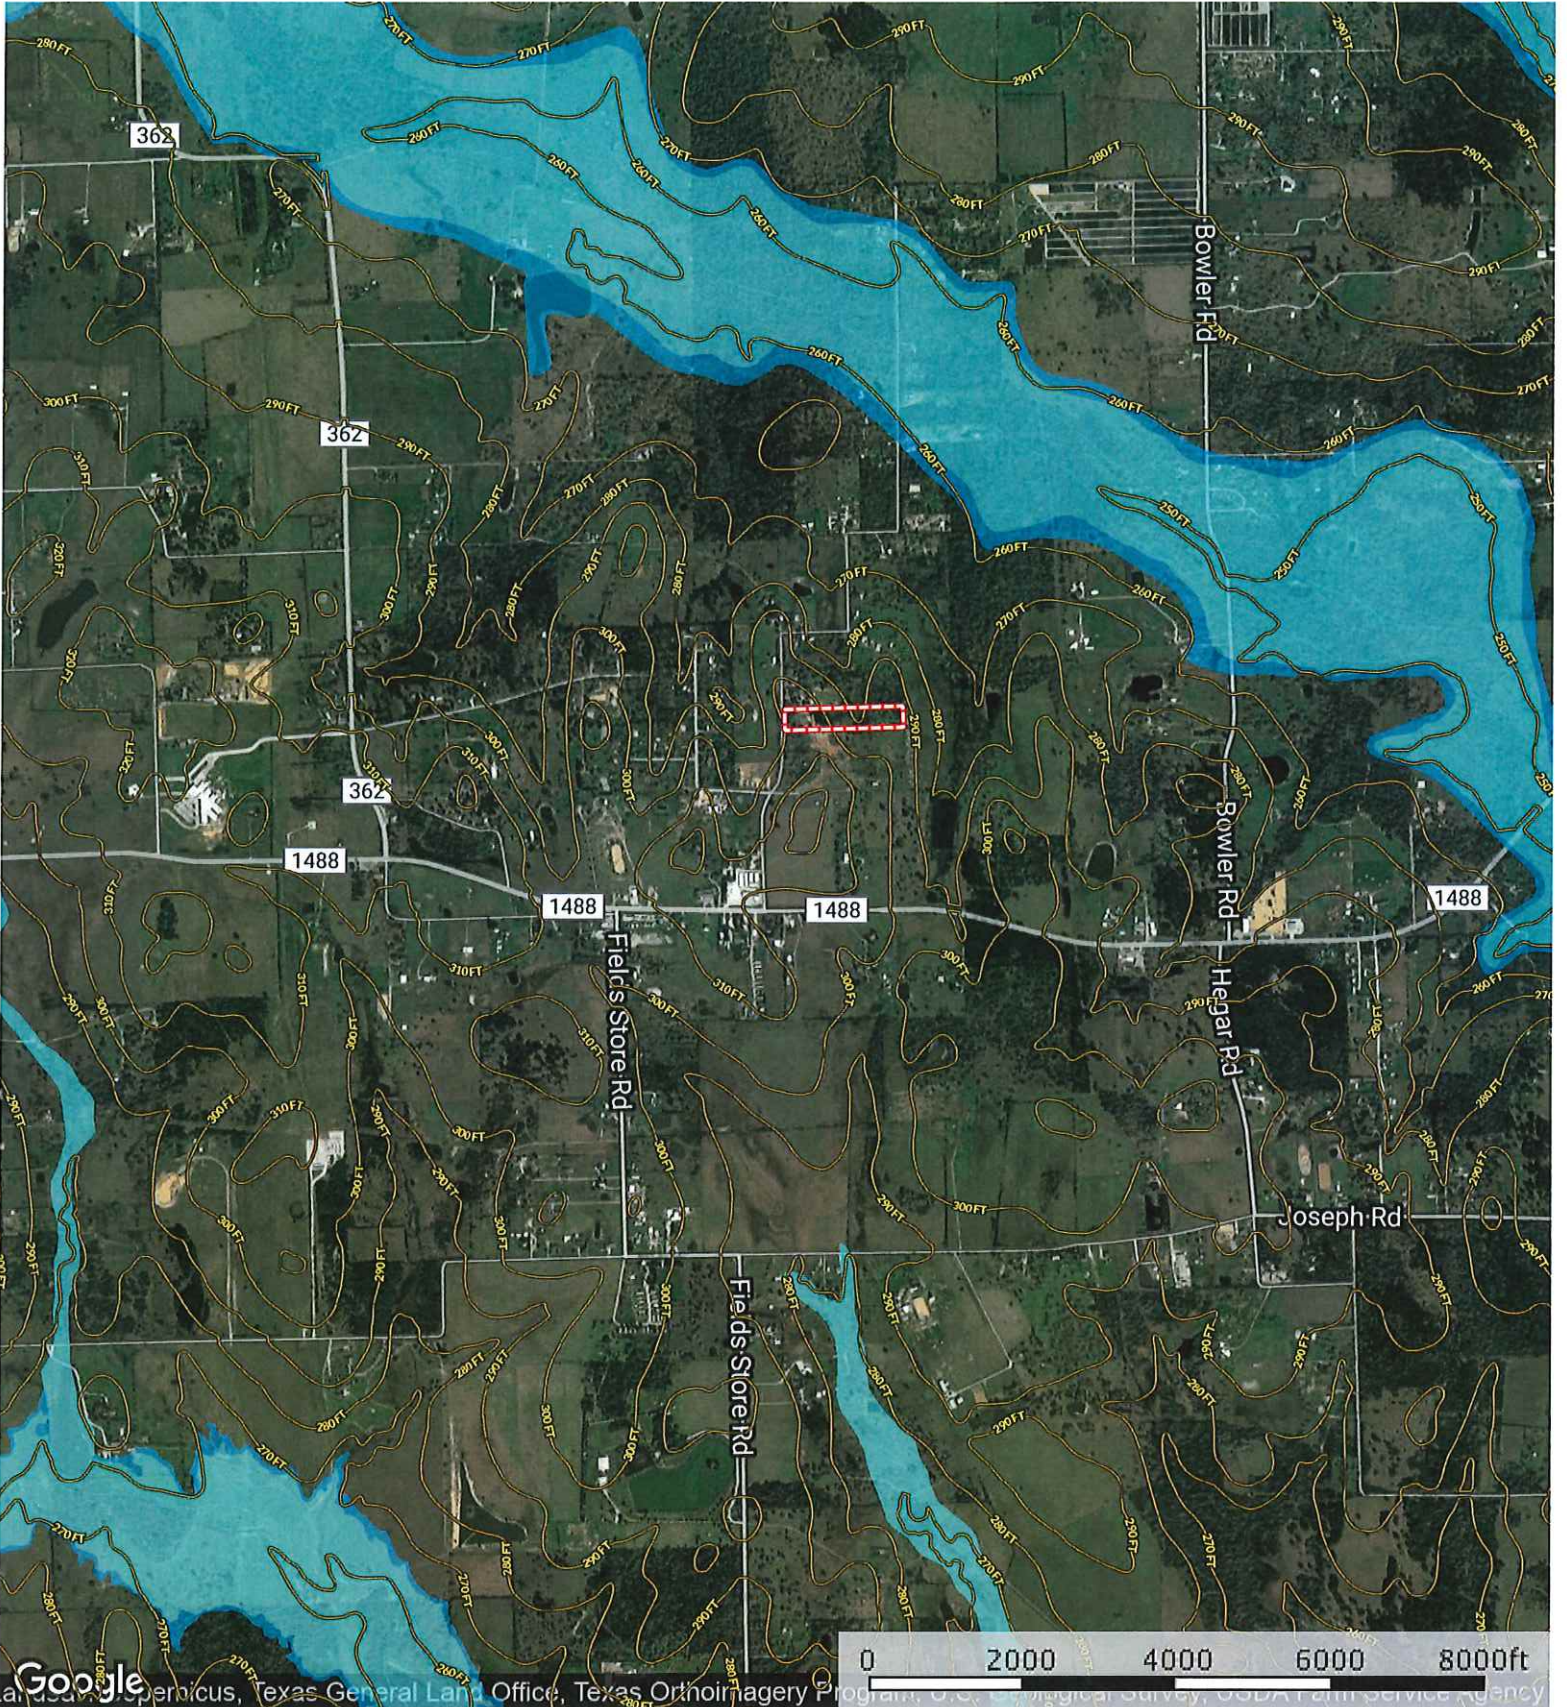

340 Scroggins

Texas, AC +/-

 Boundary

340 Scroggins

Texas, AC +/-

Google

Western District Council, Texas General Land Office, Texas Orthoimagery Program, U.S. Geological Survey, USDA Farm Service Agency

 Boundary

 The information contained herein was obtained from sources deemed to be reliable. MapRight Services makes no warranties or guarantees as to the completeness or accuracy thereof.

340 Scroggins
Texas, AC +/-

Boundary 100 Year Floodplain 500 Year Floodplain