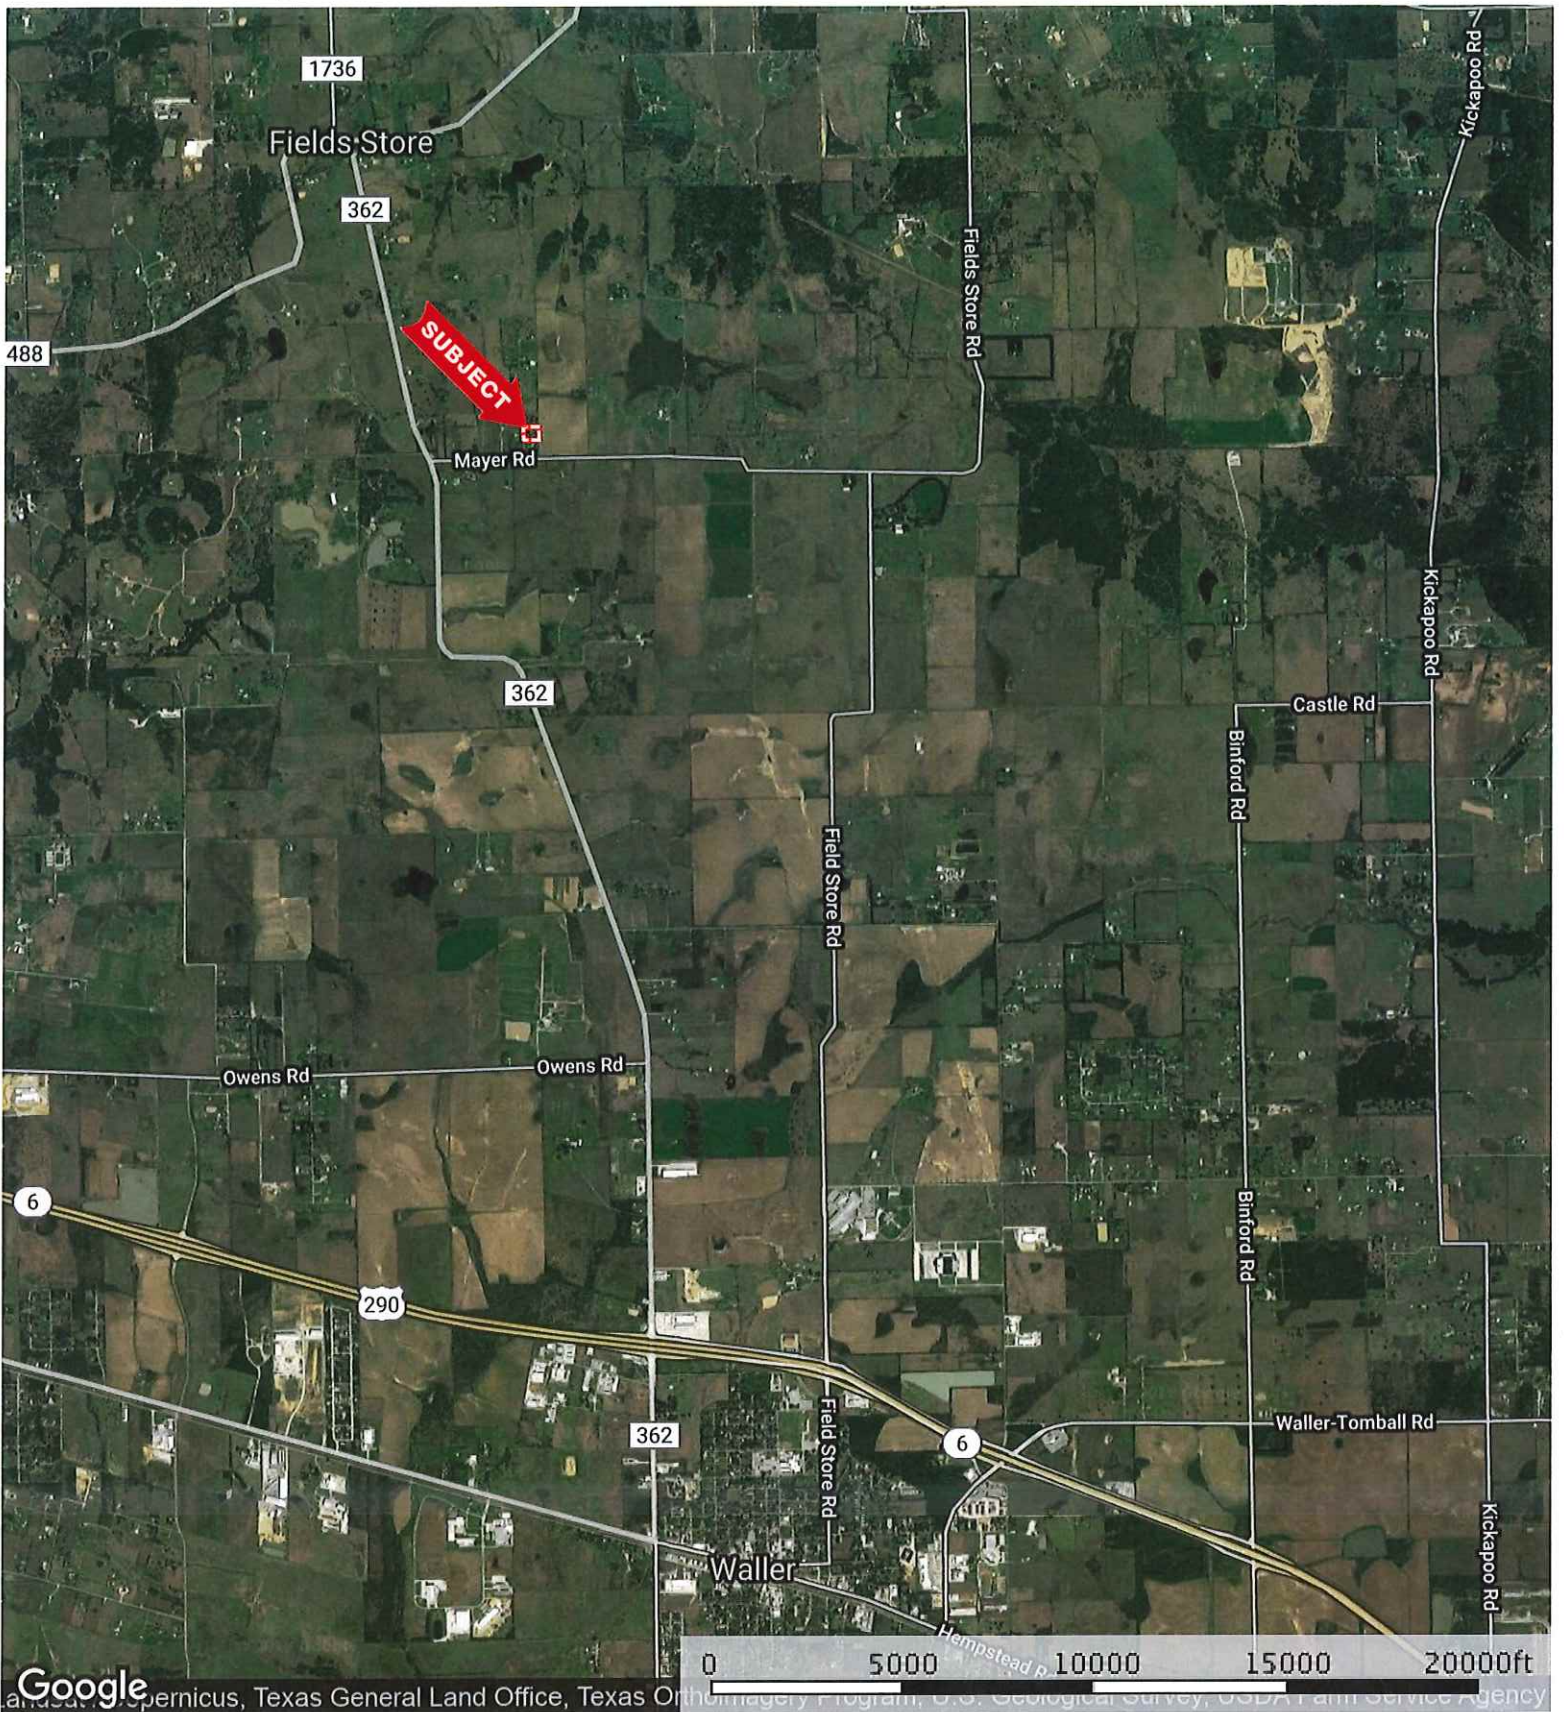

24018 Stanford Place
Harris County, Texas, AC +/-

Google

Boundary

The information contained herein was obtained from sources deemed to be reliable. MapRight Services makes no warranties or guarantees as to the completeness or accuracy thereof.

24018 Stanford Place
Harris County, Texas, AC +/-

Google

© 2018 Google, Houston-Galveston Area Council, Texas General Land Office, Texas Orthoimagery Program, U.S. Geological Survey

 Boundary

 The information contained herein was obtained from sources deemed to be reliable. MapRight Services makes no warranties or guarantees as to the completeness or accuracy thereof.

24018 Stanford Place
Harris County, Texas, AC +/-

Google
and the Perimeter, Texas General Land Office, Texas Orthoimagery Program, U.S. Geological Survey, USDA Farm Service Agency

- Boundary
- 100 Year Floodplain
- 500 Year Floodplain