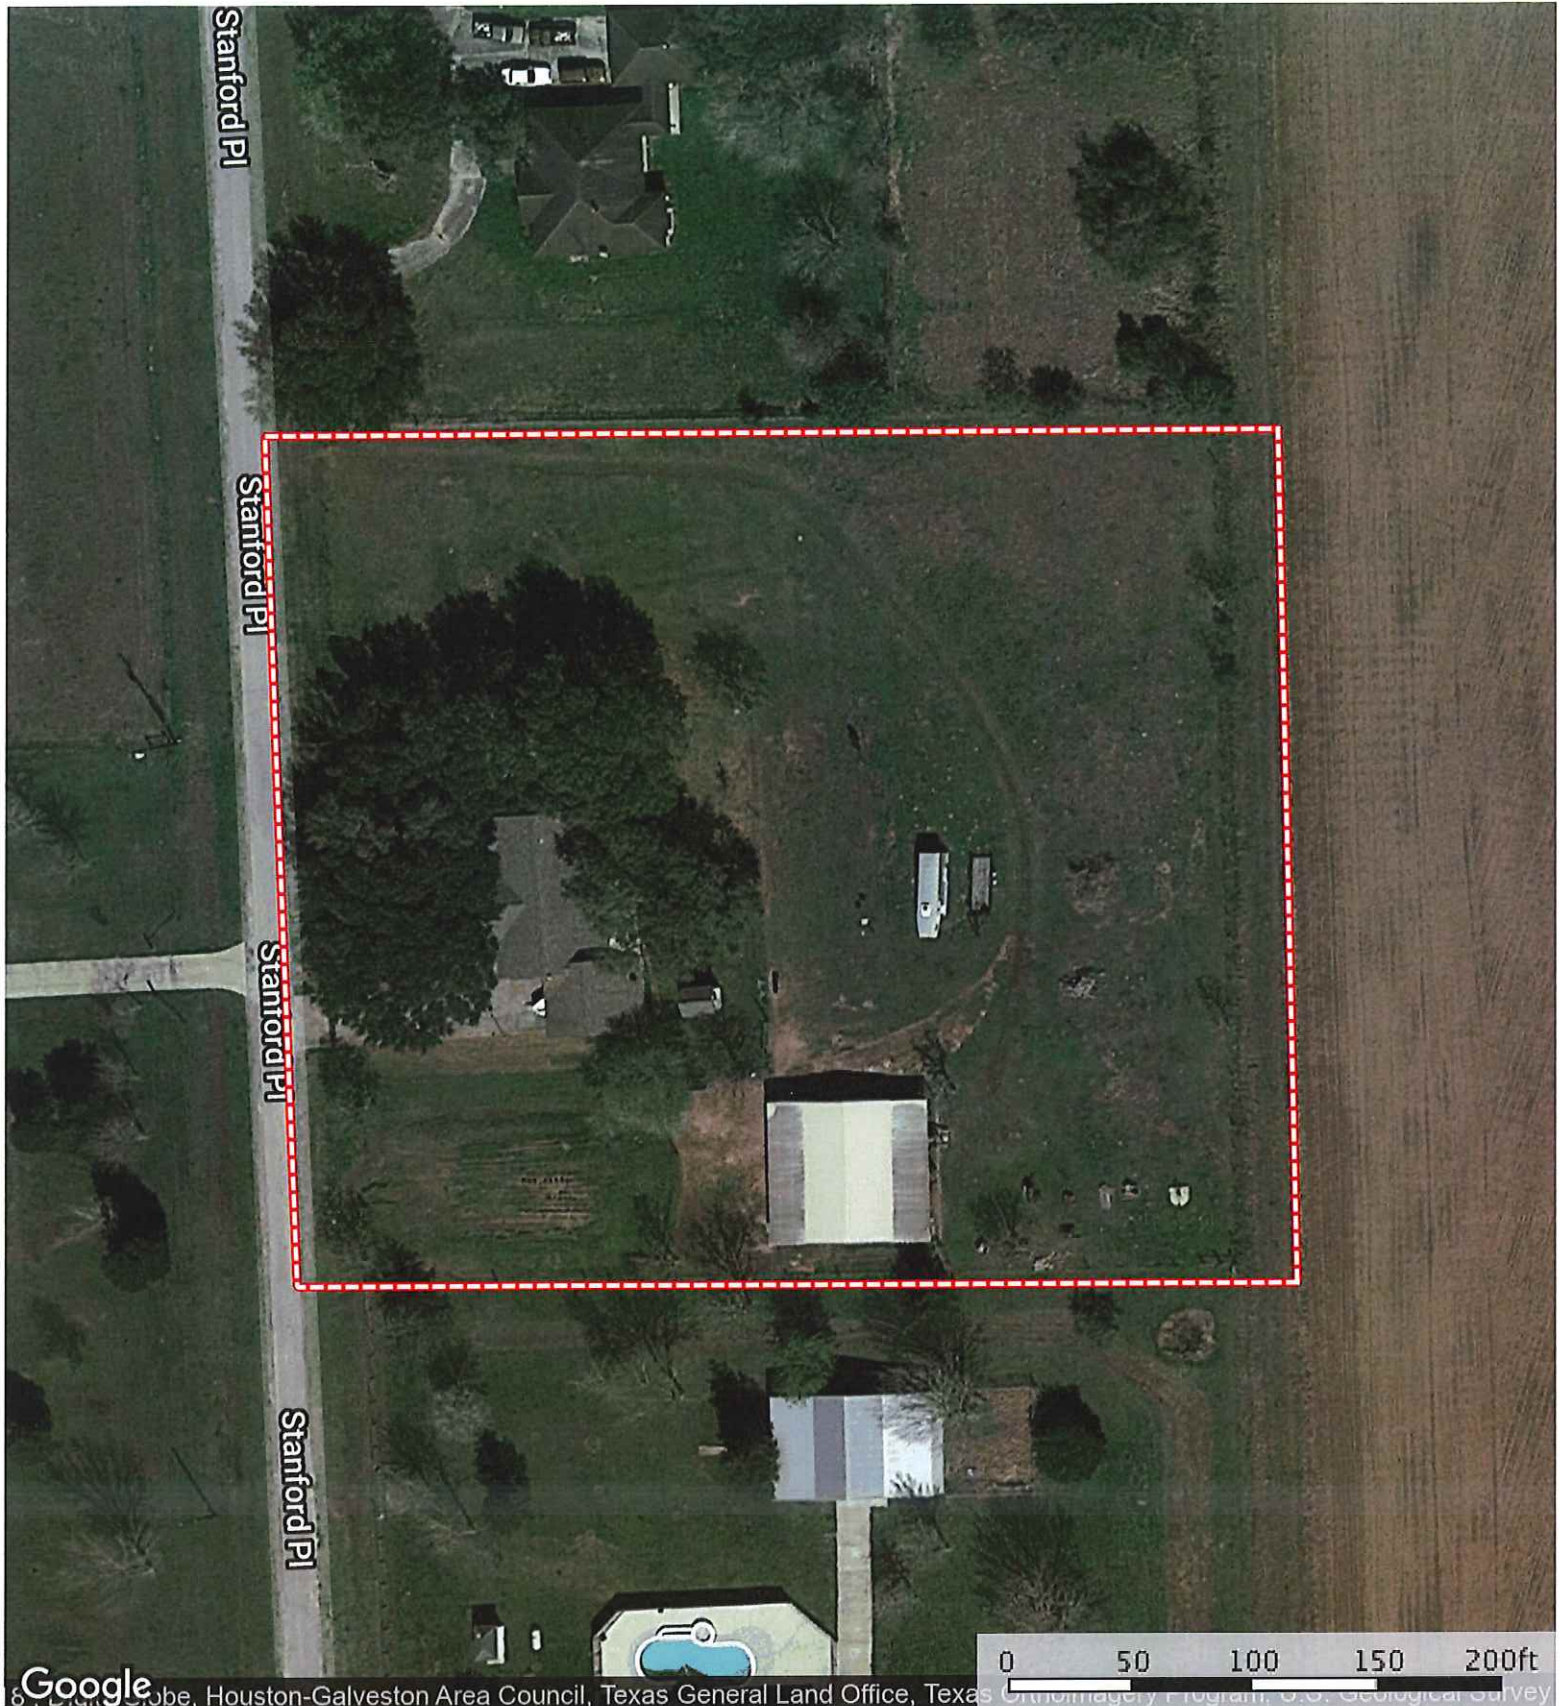

24018 Stanford Place
Harris County, Texas, AC +/-

Google

Boundary

The information contained herein was obtained from sources deemed to be reliable. MapRight Services makes no warranties or guarantees as to the completeness or accuracy thereof.

24018 Stanford Place
Harris County, Texas, AC +/-

Google

© 2018 Google, Houston-Galveston Area Council, Texas General Land Office, Texas Orthoimagery Program, U.S. Geological Survey

 Boundary

 The information contained herein was obtained from sources deemed to be reliable. MapRight Services makes no warranties or guarantees as to the completeness or accuracy thereof.

24018 Stanford Place
Harris County, Texas, AC +/-

Google
and the Perimeter, Texas General Land Office, Texas Orthoimagery Program, U.S. Geological Survey, USDA Farm Service Agency

- Boundary
- 100 Year Floodplain
- 500 Year Floodplain