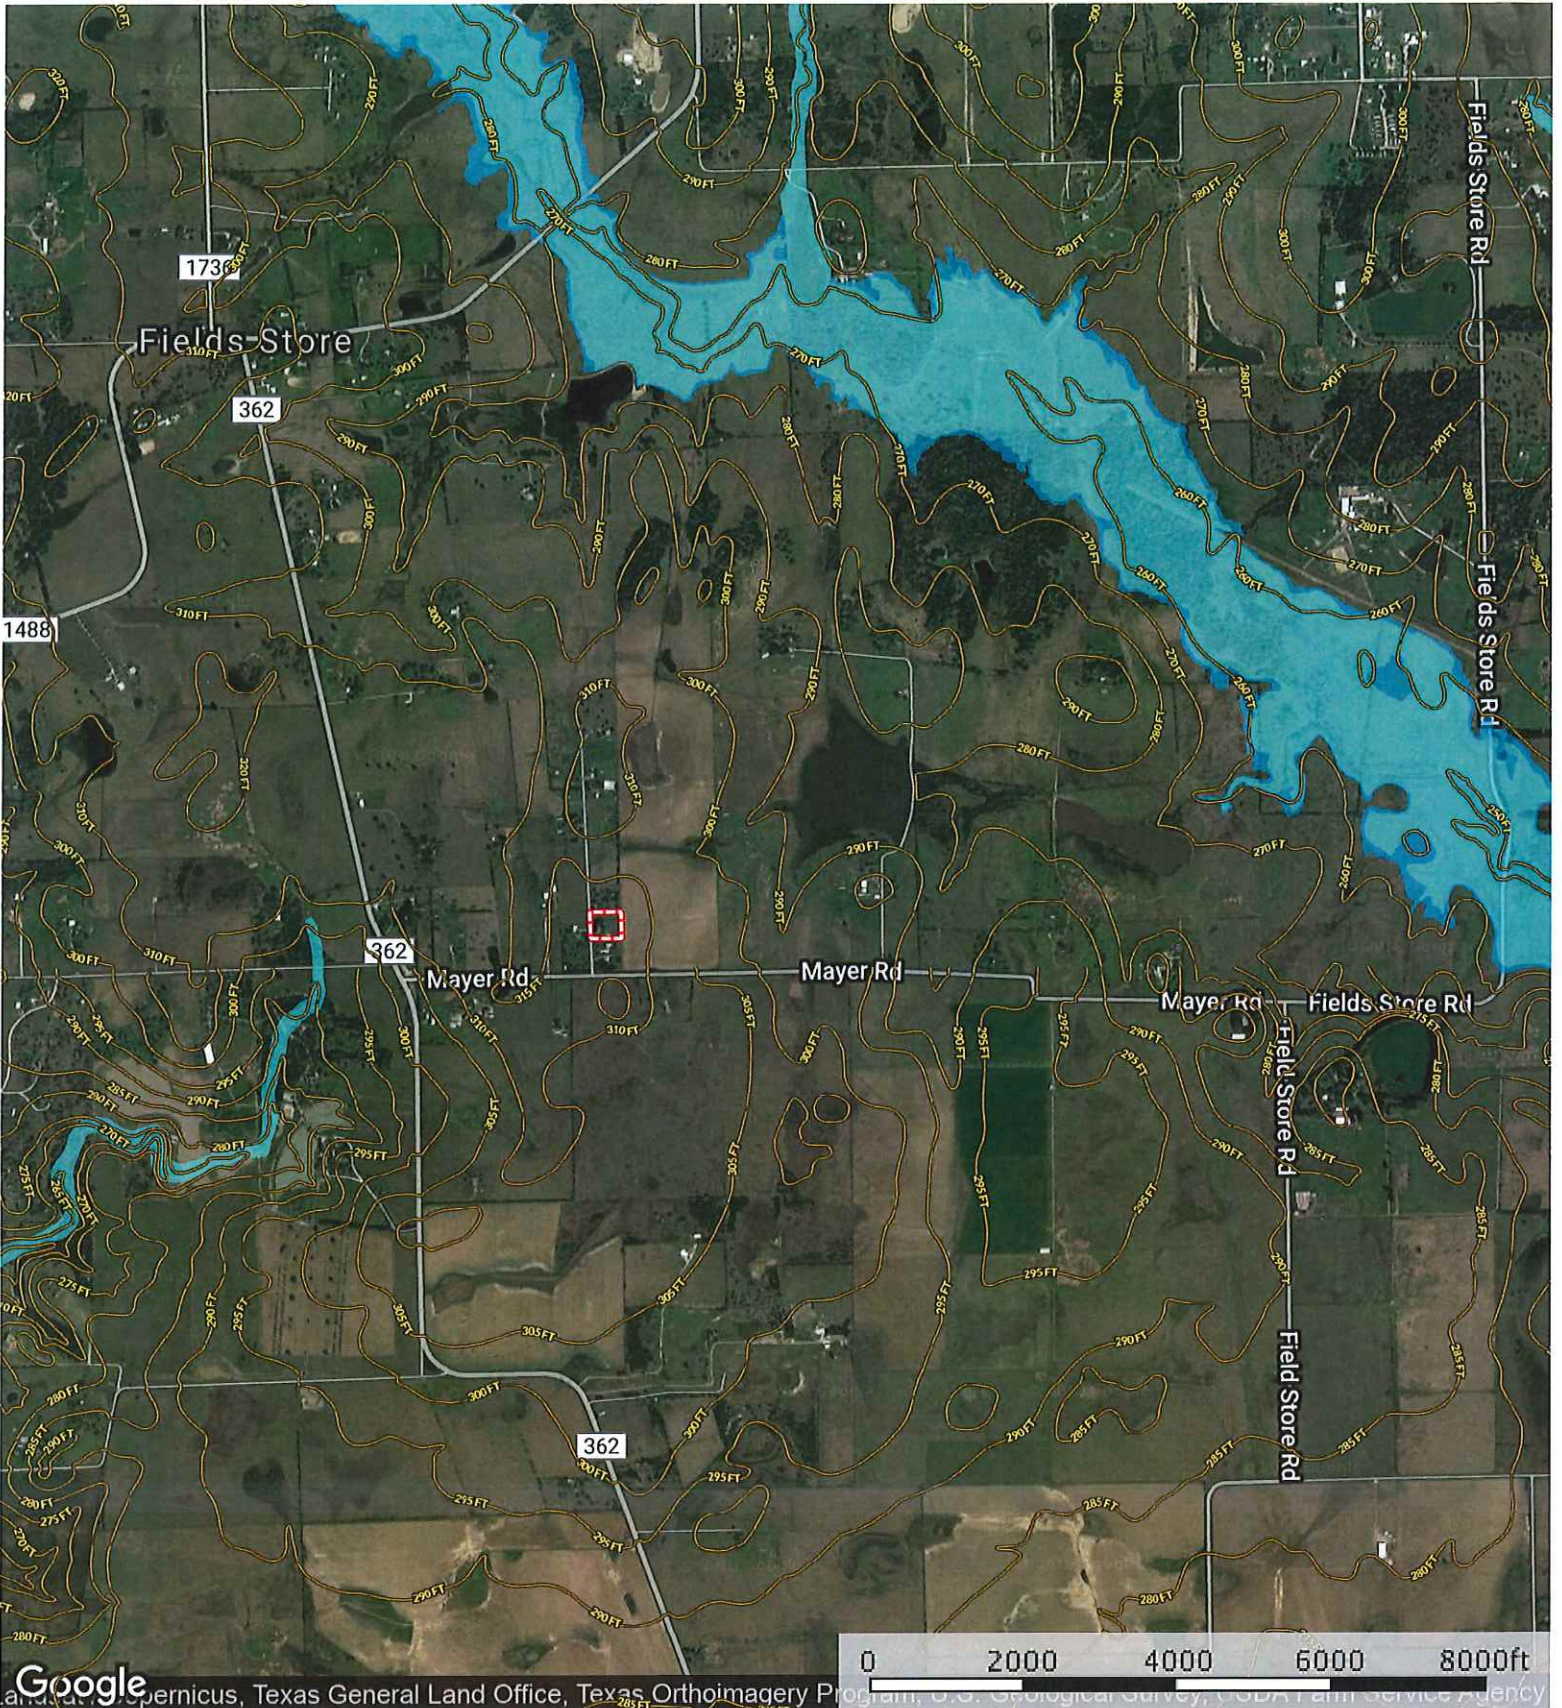

24018 Stanford Place
Harris County, Texas, AC +/-

Google

Boundary

The information contained herein was obtained from sources deemed to be reliable. MapRight Services makes no warranties or guarantees as to the completeness or accuracy thereof.

24018 Stanford Place
Harris County, Texas, AC +/-

Google

© 2018 Google, Houston-Galveston Area Council, Texas General Land Office, Texas Orthoimagery Program, U.S. Geological Survey

 Boundary

 The information contained herein was obtained from sources deemed to be reliable. MapRight Services makes no warranties or guarantees as to the completeness or accuracy thereof.

24018 Stanford Place
Harris County, Texas, AC +/-

Google
and the Perimeter, Texas General Land Office, Texas Orthoimagery Program, U.S. Geological Survey, USDA Farm Service Agency

- Boundary
- 100 Year Floodplain
- 500 Year Floodplain