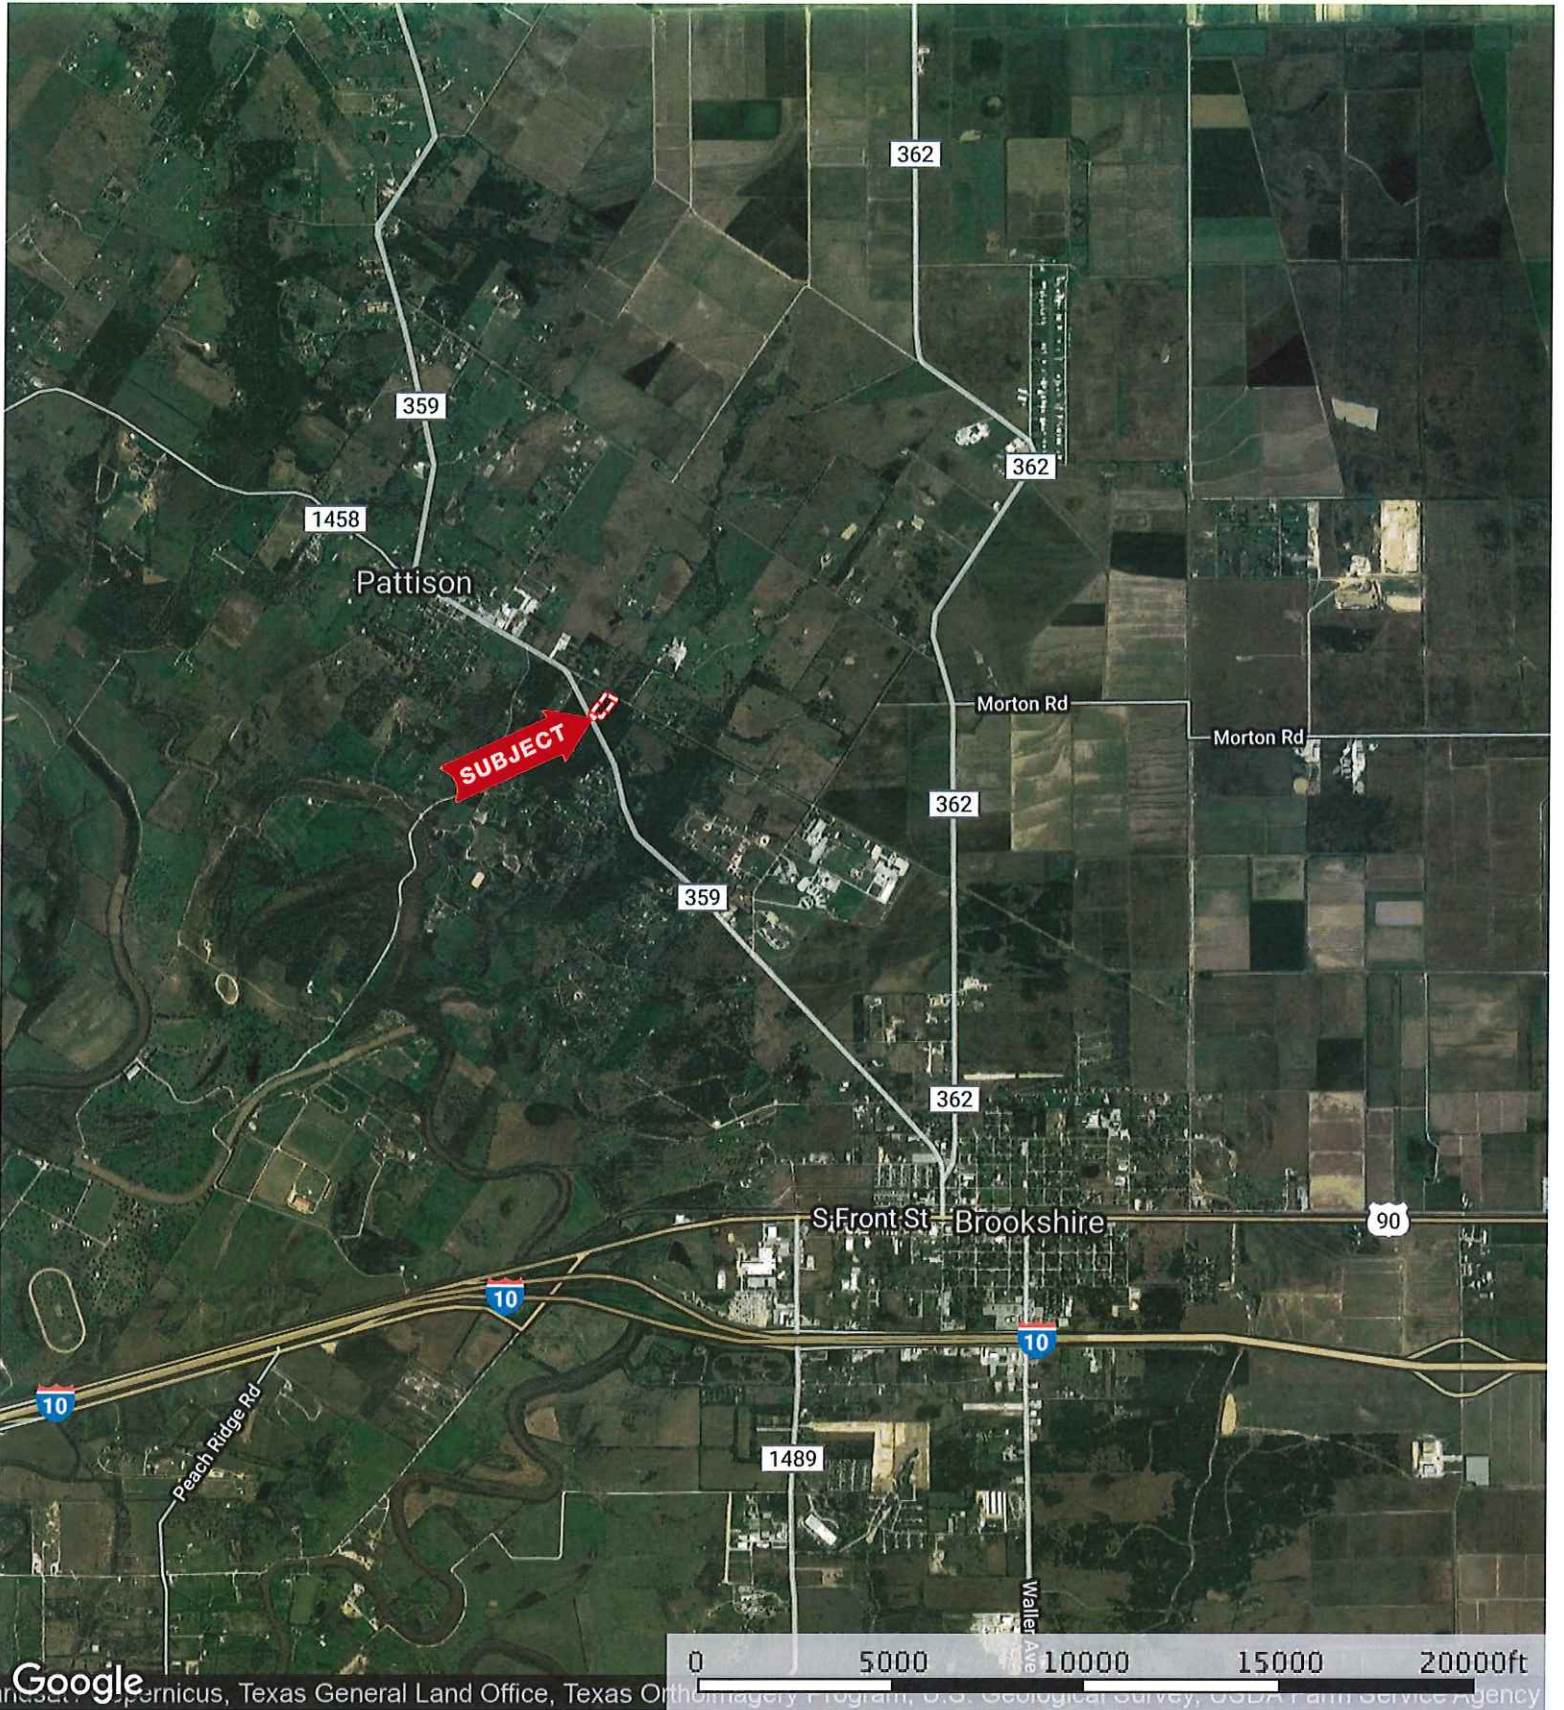

**SUBJECT**

COUNTY

HARRIS CO

BECKE

RD

11

0 FM 359

Waller County, Texas, AC +/-

Google

© 2021 MapRight Services, Inc. Waller County, Texas General Land Office, Texas Orthoimagery Program, U.S. Geological Survey, USDA Farm Service Agency

 Boundary

 The information contained herein was obtained from sources deemed to be reliable. MapRight Services makes no warranties or guarantees as to the completeness or accuracy thereof.

0 FM 359

Waller County, Texas, AC +/-

© 2023 Google, Houston-Galveston Area Council, Texas General Land Office, Texas Orthoimagery Program, U.S. Geological Survey

 Boundary

 The information contained herein was obtained from sources deemed to be reliable. MapRight Services makes no warranties or guarantees as to the completeness or accuracy thereof.