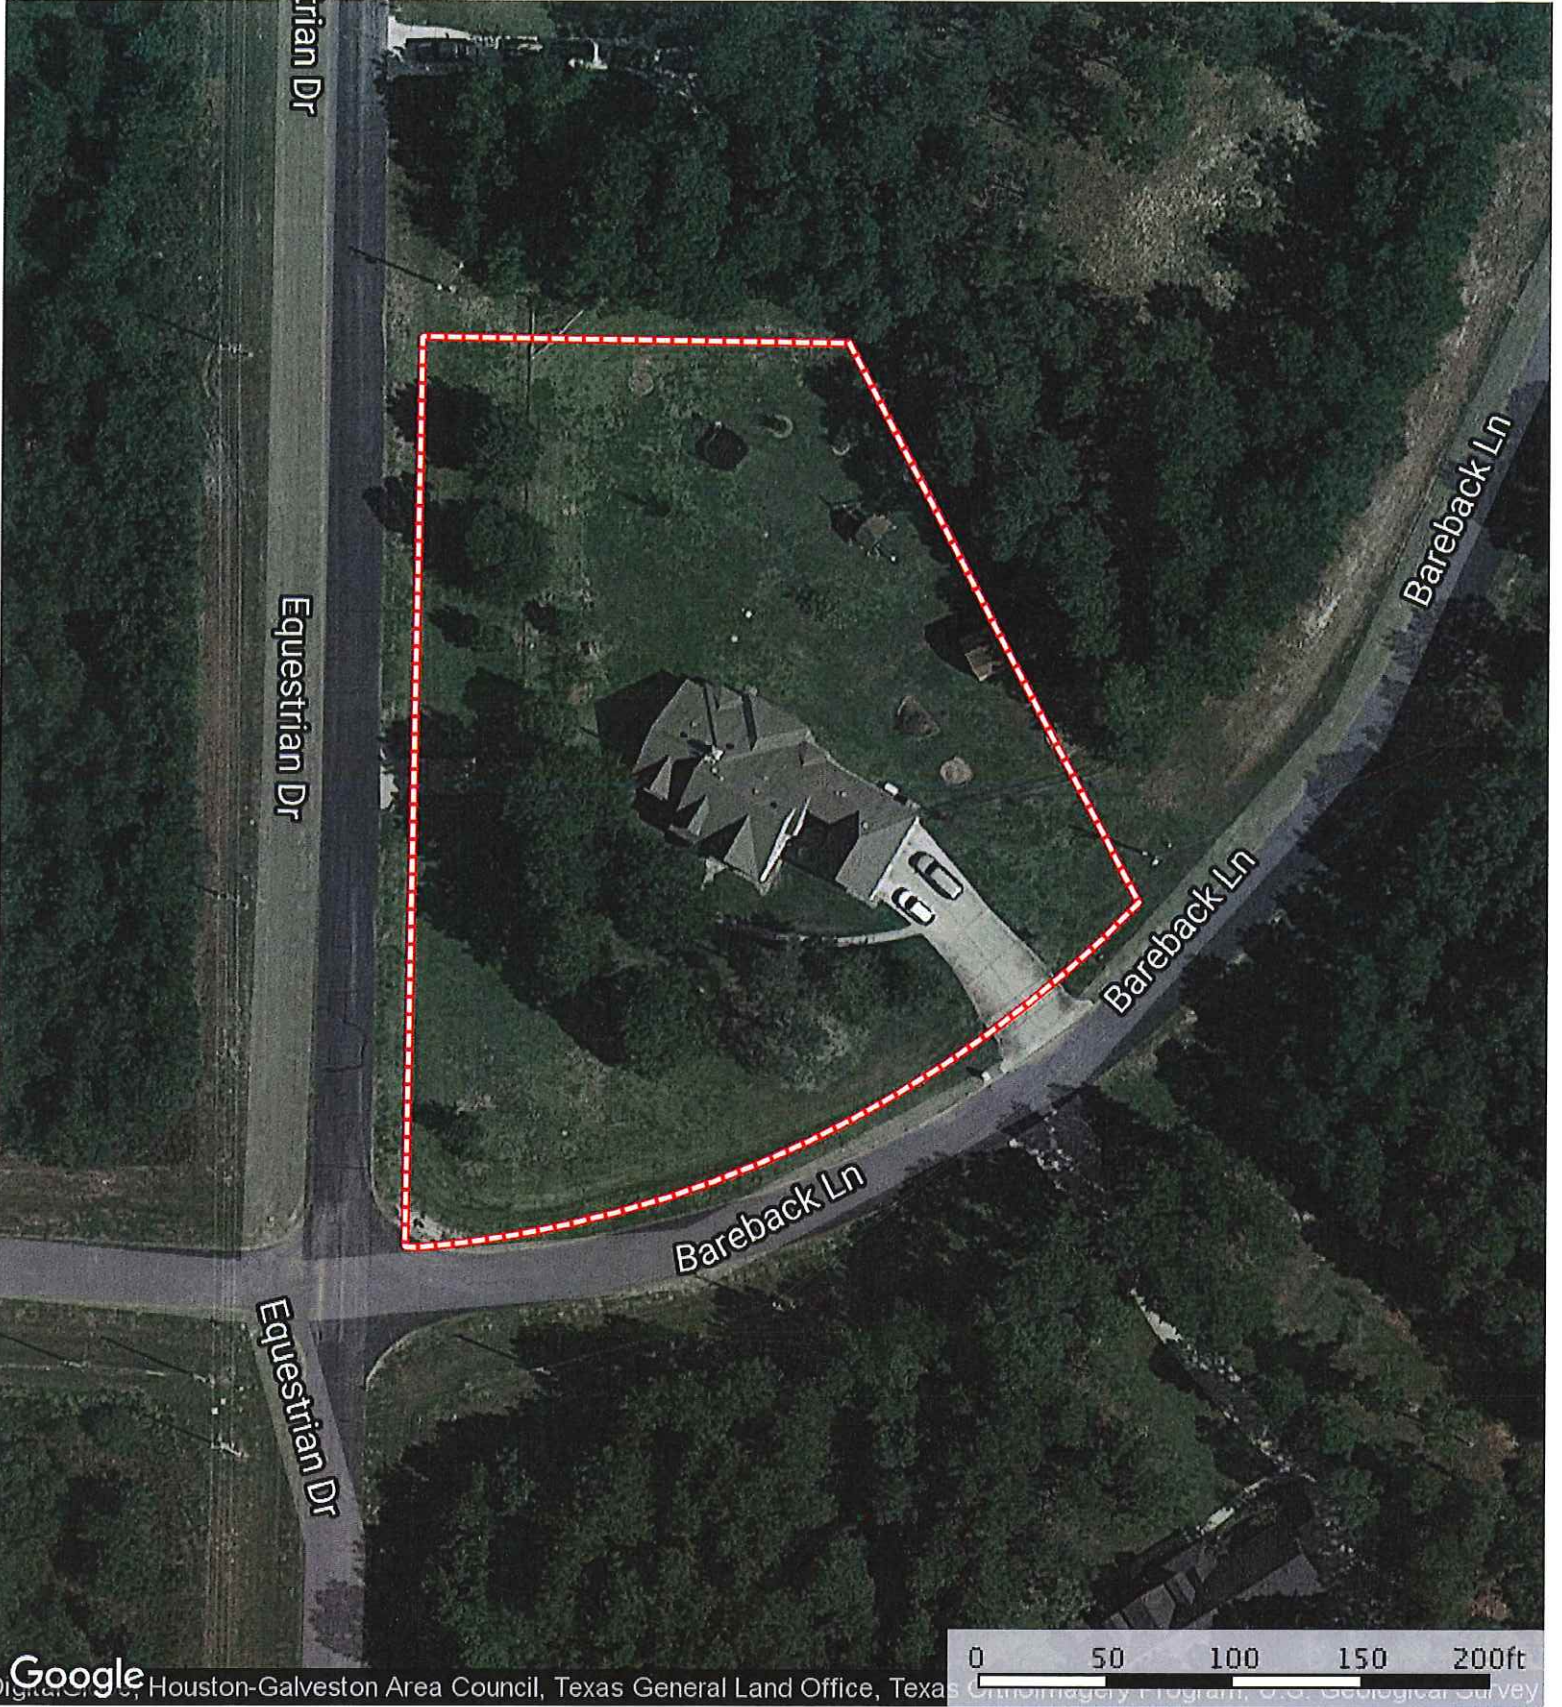

SUBJECT

New Hwy 290

FM 359

Waller County Land

Waller County Land

Waller County Land

Waller County Land

Waller County Land

Waller County Land

Waller County Land

Waller County Land

Waller County Land

Waller County Land

27777 E Stallion Lane
Waller County, Texas, AC +/-

 Boundary

 The information contained herein was obtained from sources deemed to be reliable. MapRight Services makes no warranties or guarantees as to the completeness or accuracy thereof. 844.932.6277 - mapright.com

27777 E Stallion Lane
Waller County, Texas, AC +/-

Google

Digitized by Houston-Galveston Area Council, Texas General Land Office, Texas Geographic Information System, U.S. Geological Survey

 Boundary

 The information contained herein was obtained from sources deemed to be reliable. MapRight Services makes no warranties or guarantees as to the completeness or accuracy thereof. 844.932.6277 - mapright.com

27777 E Stallion Lane
Waller County, Texas, AC +/-

Boundary 100 Year Floodplain 500 Year Floodplain