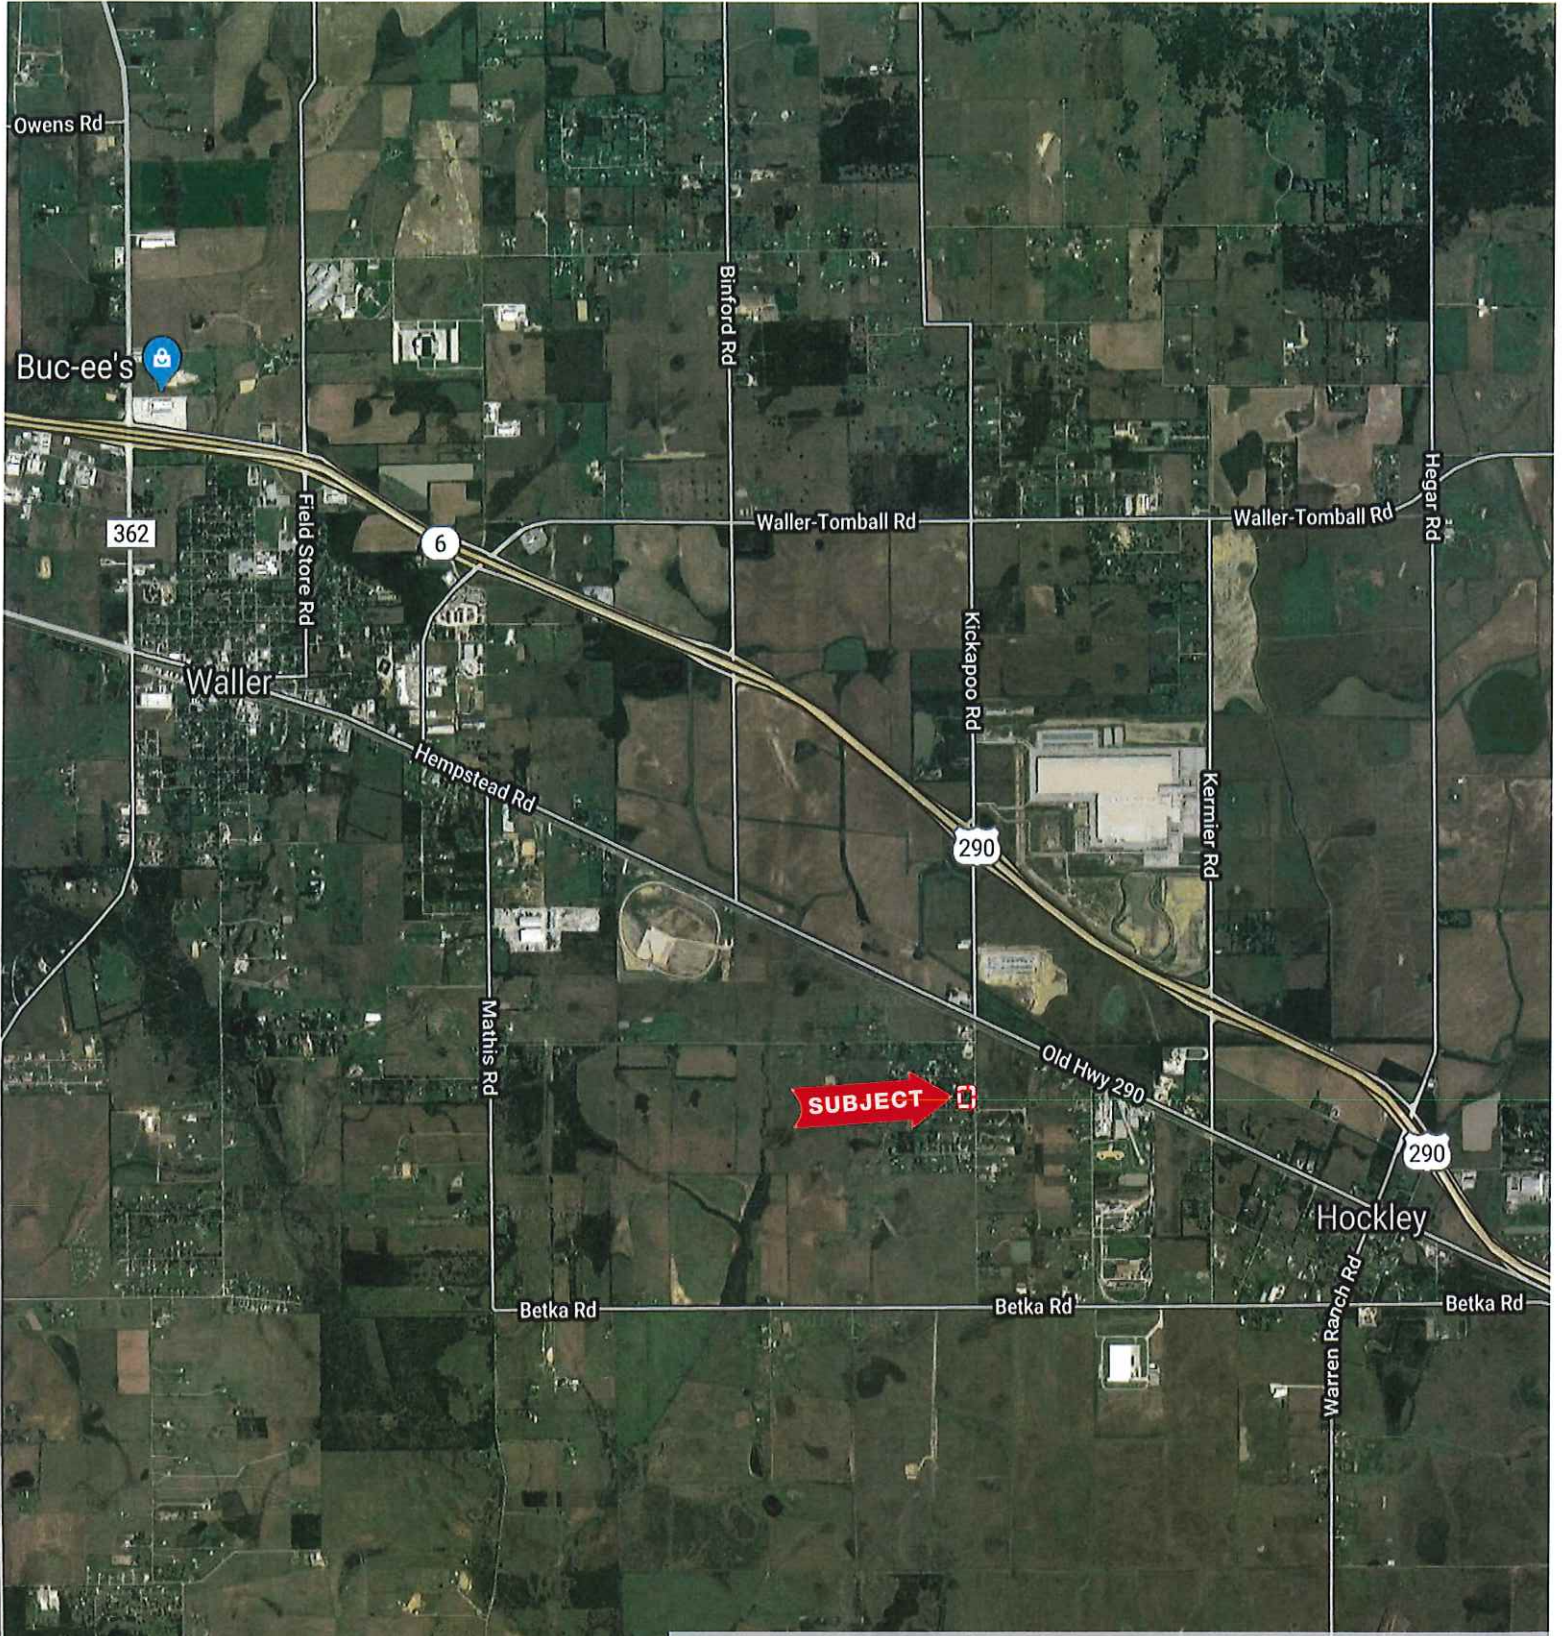

17631 Kickapoo Rd.

Texas, AC +/-

Google

Map data © OpenStreetMap contributors, Imagery © Mapbox, Texas General Land Office, Texas Orthoimagery Program, U.S. Geological Survey, USDA Farm Service Agency

Boundary

The information contained herein was obtained from sources deemed to be reliable. MapRight Services makes no warranties or guarantees as to the completeness or accuracy thereof.

17631 Kickapoo Rd.
Texas, AC +/-

17631 Kickapoo Rd.

Texas, AC +/-

- Boundary
- 100 Year Floodplain
- 500 Year Floodplain

The information contained herein was obtained from sources deemed to be reliable. MapRight Services makes no warranties or guarantees as to the completeness or accuracy thereof.