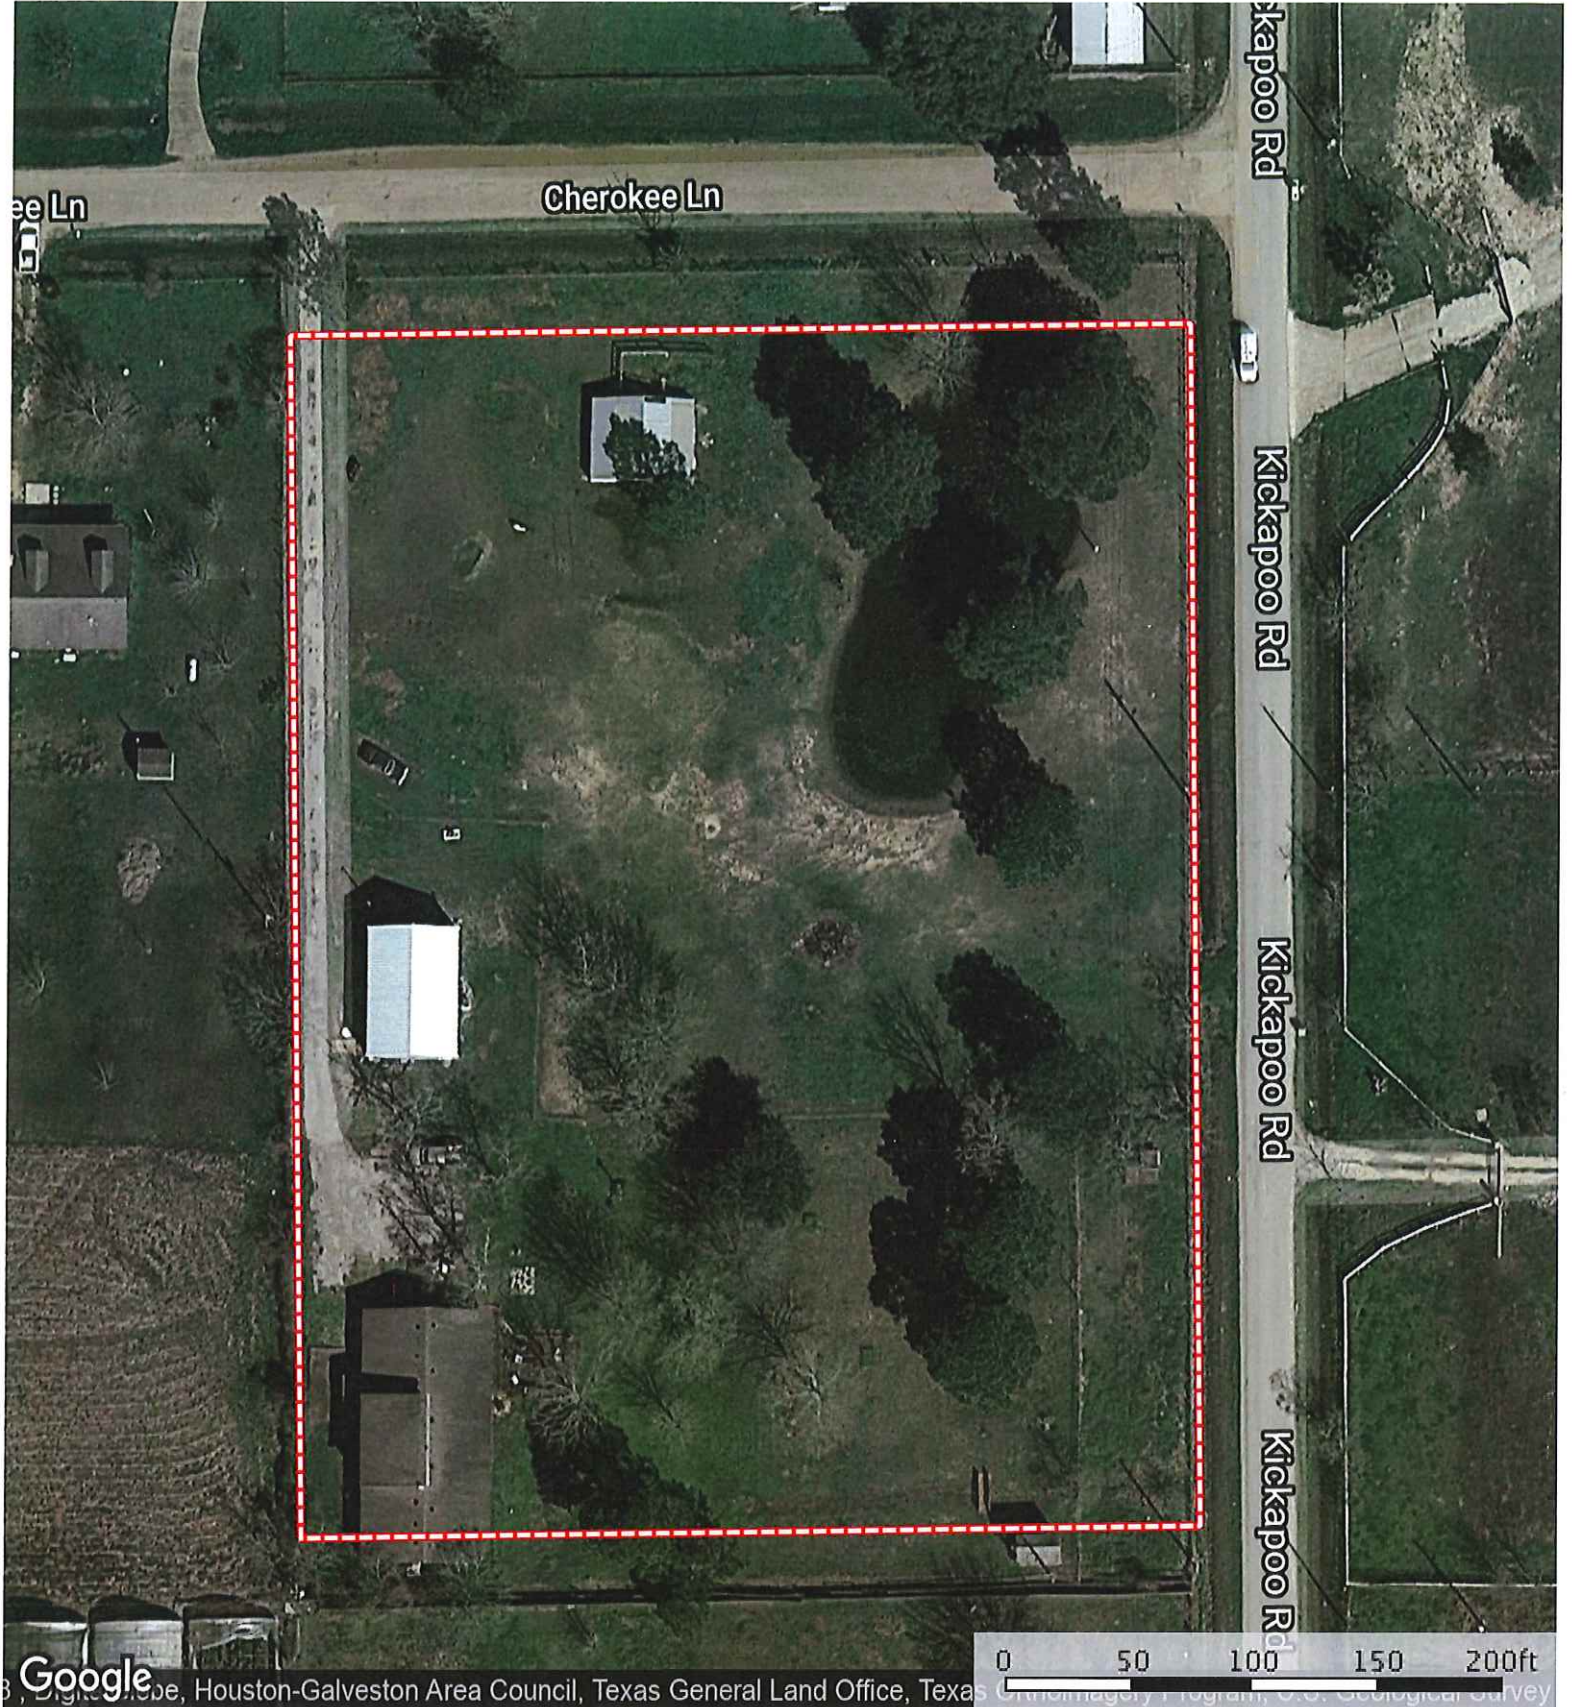

17631 Kickapoo Rd.

Texas, AC +/-

Google

Map data © OpenStreetMap contributors, Imagery © Mapbox, Texas General Land Office, Texas Orthoimagery Program, U.S. Geological Survey, USDA Farm Service Agency

Boundary

The information contained herein was obtained from sources deemed to be reliable. MapRight Services makes no warranties or guarantees as to the completeness or accuracy thereof.

17631 Kickapoo Rd.
Texas, AC +/-

17631 Kickapoo Rd.

Texas, AC +/-

- Boundary
- 100 Year Floodplain
- 500 Year Floodplain

The information contained herein was obtained from sources deemed to be reliable. MapRight Services makes no warranties or guarantees as to the completeness or accuracy thereof.