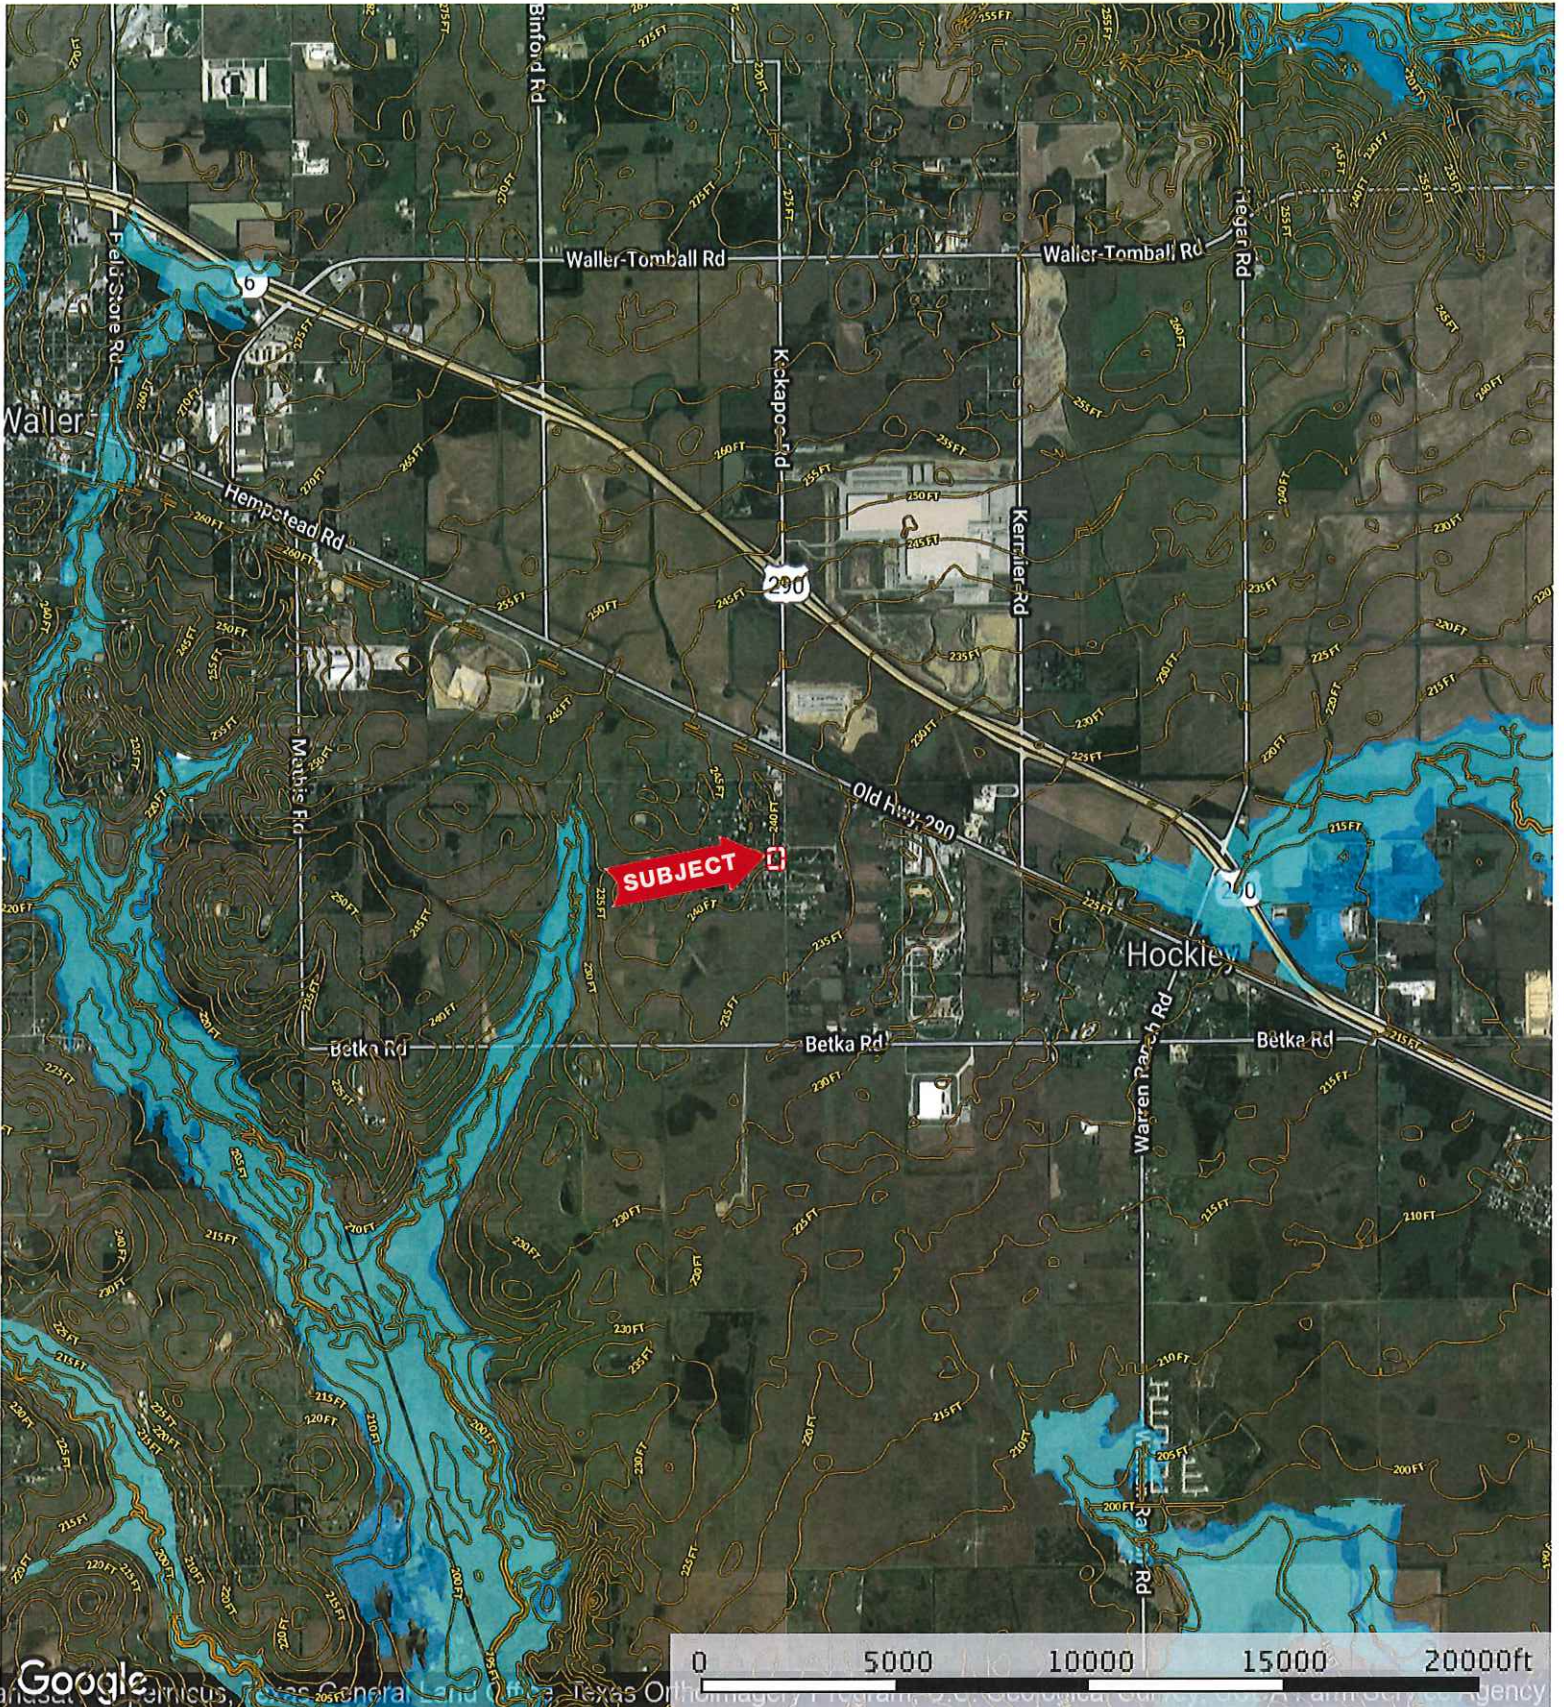

17631 Kickapoo Rd.

Texas, AC +/-

Google

Map data © OpenStreetMap contributors, Imagery © Mapbox, Texas General Land Office, Texas Orthoimagery Program, U.S. Geological Survey, USDA Farm Service Agency

Boundary

17631 Kickapoo Rd.

Texas, AC +/-

- Boundary
- 100 Year Floodplain
- 500 Year Floodplain

The information contained herein was obtained from sources deemed to be reliable. MapRight Services makes no warranties or guarantees as to the completeness or accuracy thereof.