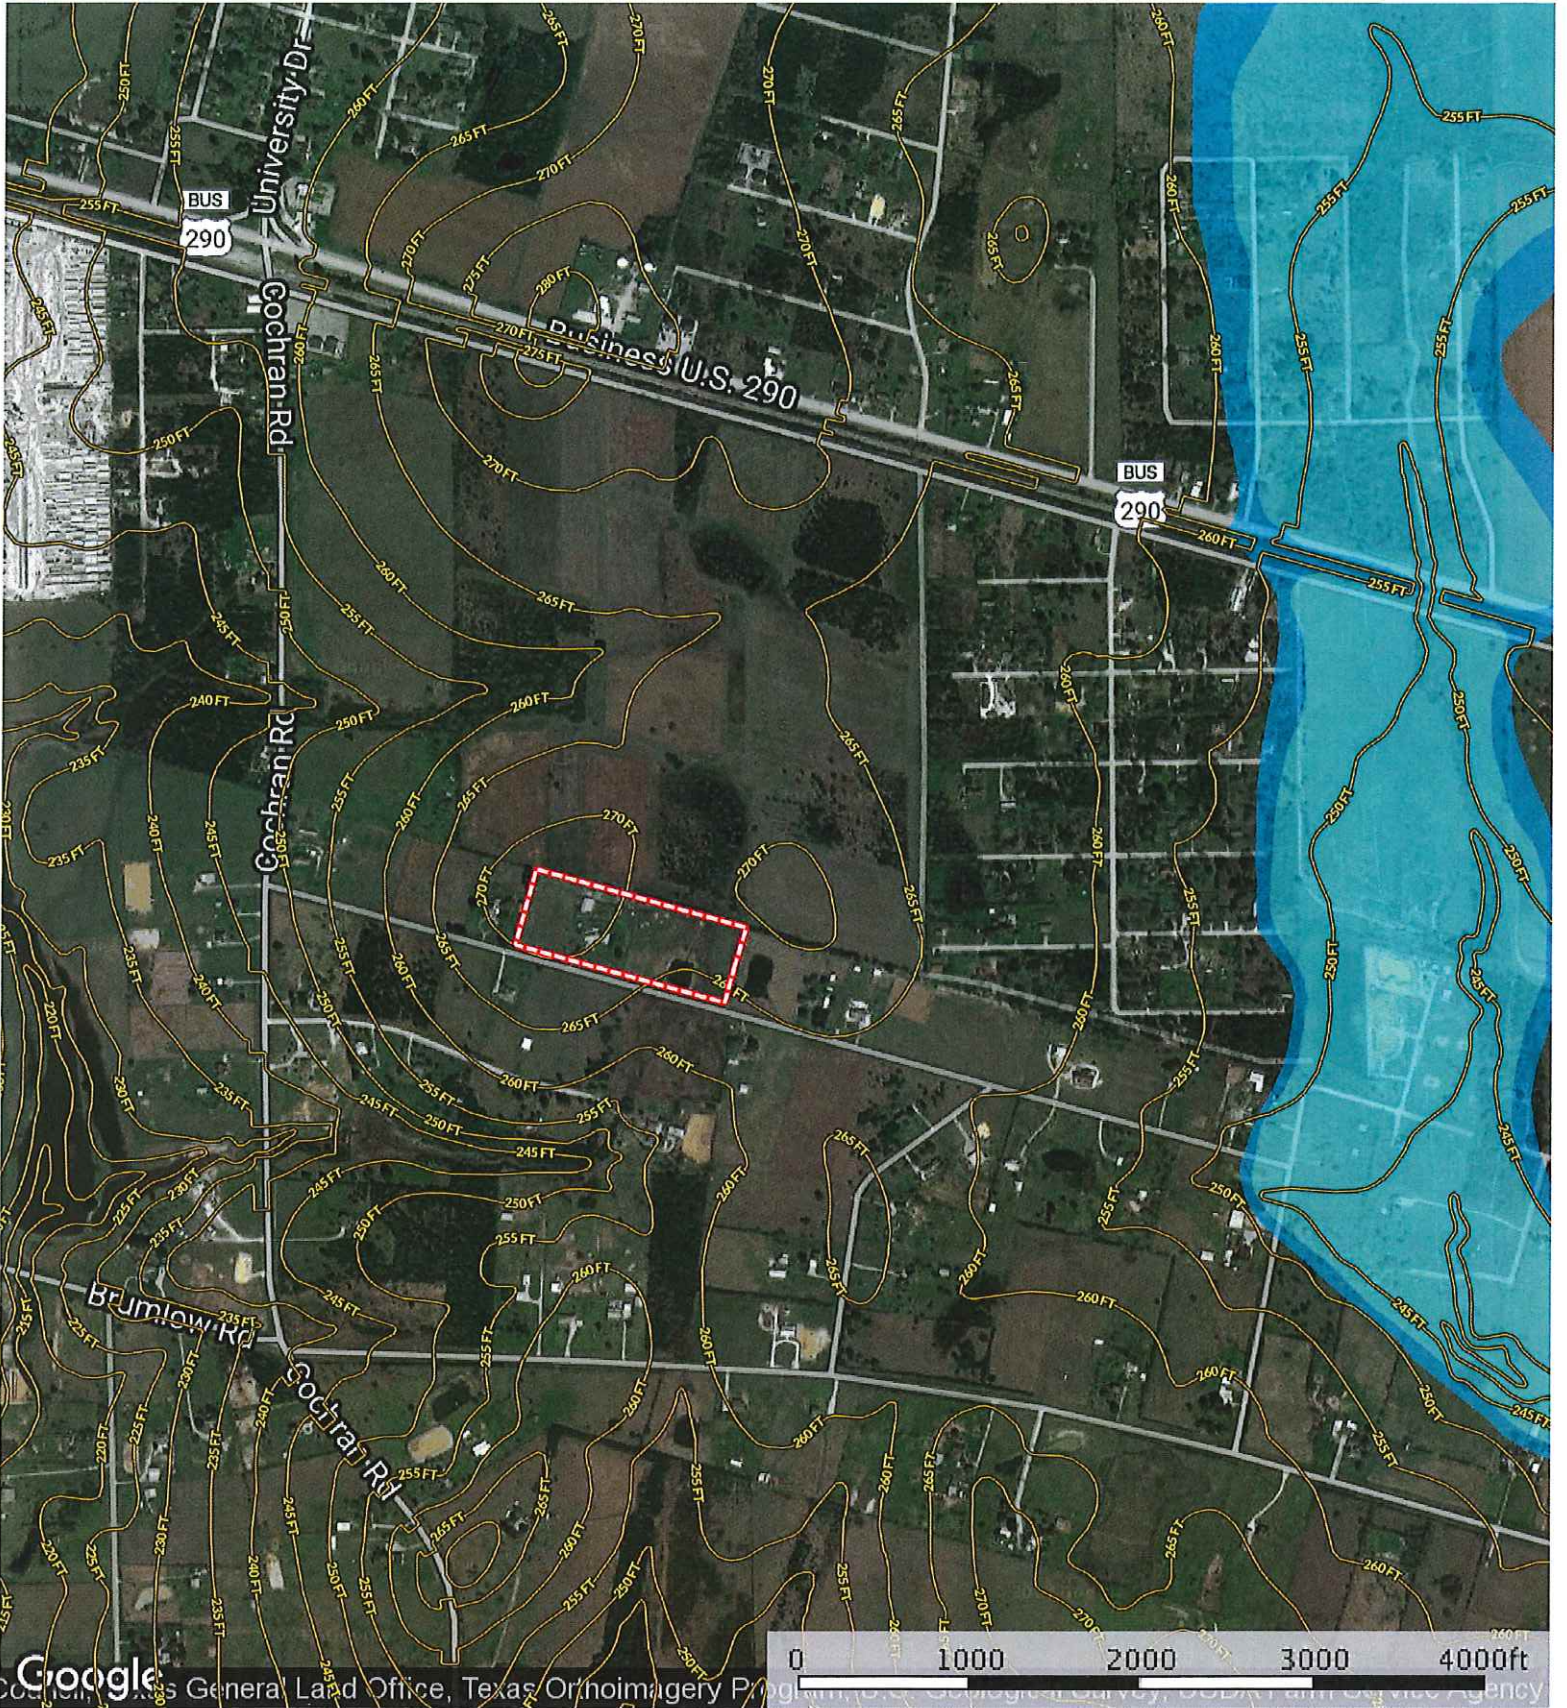

35664 Pineridge Rd.  
Waller County, Texas, AC +/-

 Boundary

35664 Pineridge Rd.  
Waller County, Texas, AC +/-

Google  
Waller County, Texas General Land Office, Texas Orthoimagery Program, U.S. Geological Survey, USDA Farm Service Agency

 Boundary

 The information contained herein was obtained from sources deemed to be reliable. MapRight Services makes no warranties or guarantees as to the completeness or accuracy thereof. 844.932.6277 · mapright.com

35664 Pineridge Rd.  
Waller County, Texas, AC +/-

Boundary 100 Year Floodplain 500 Year Floodplain