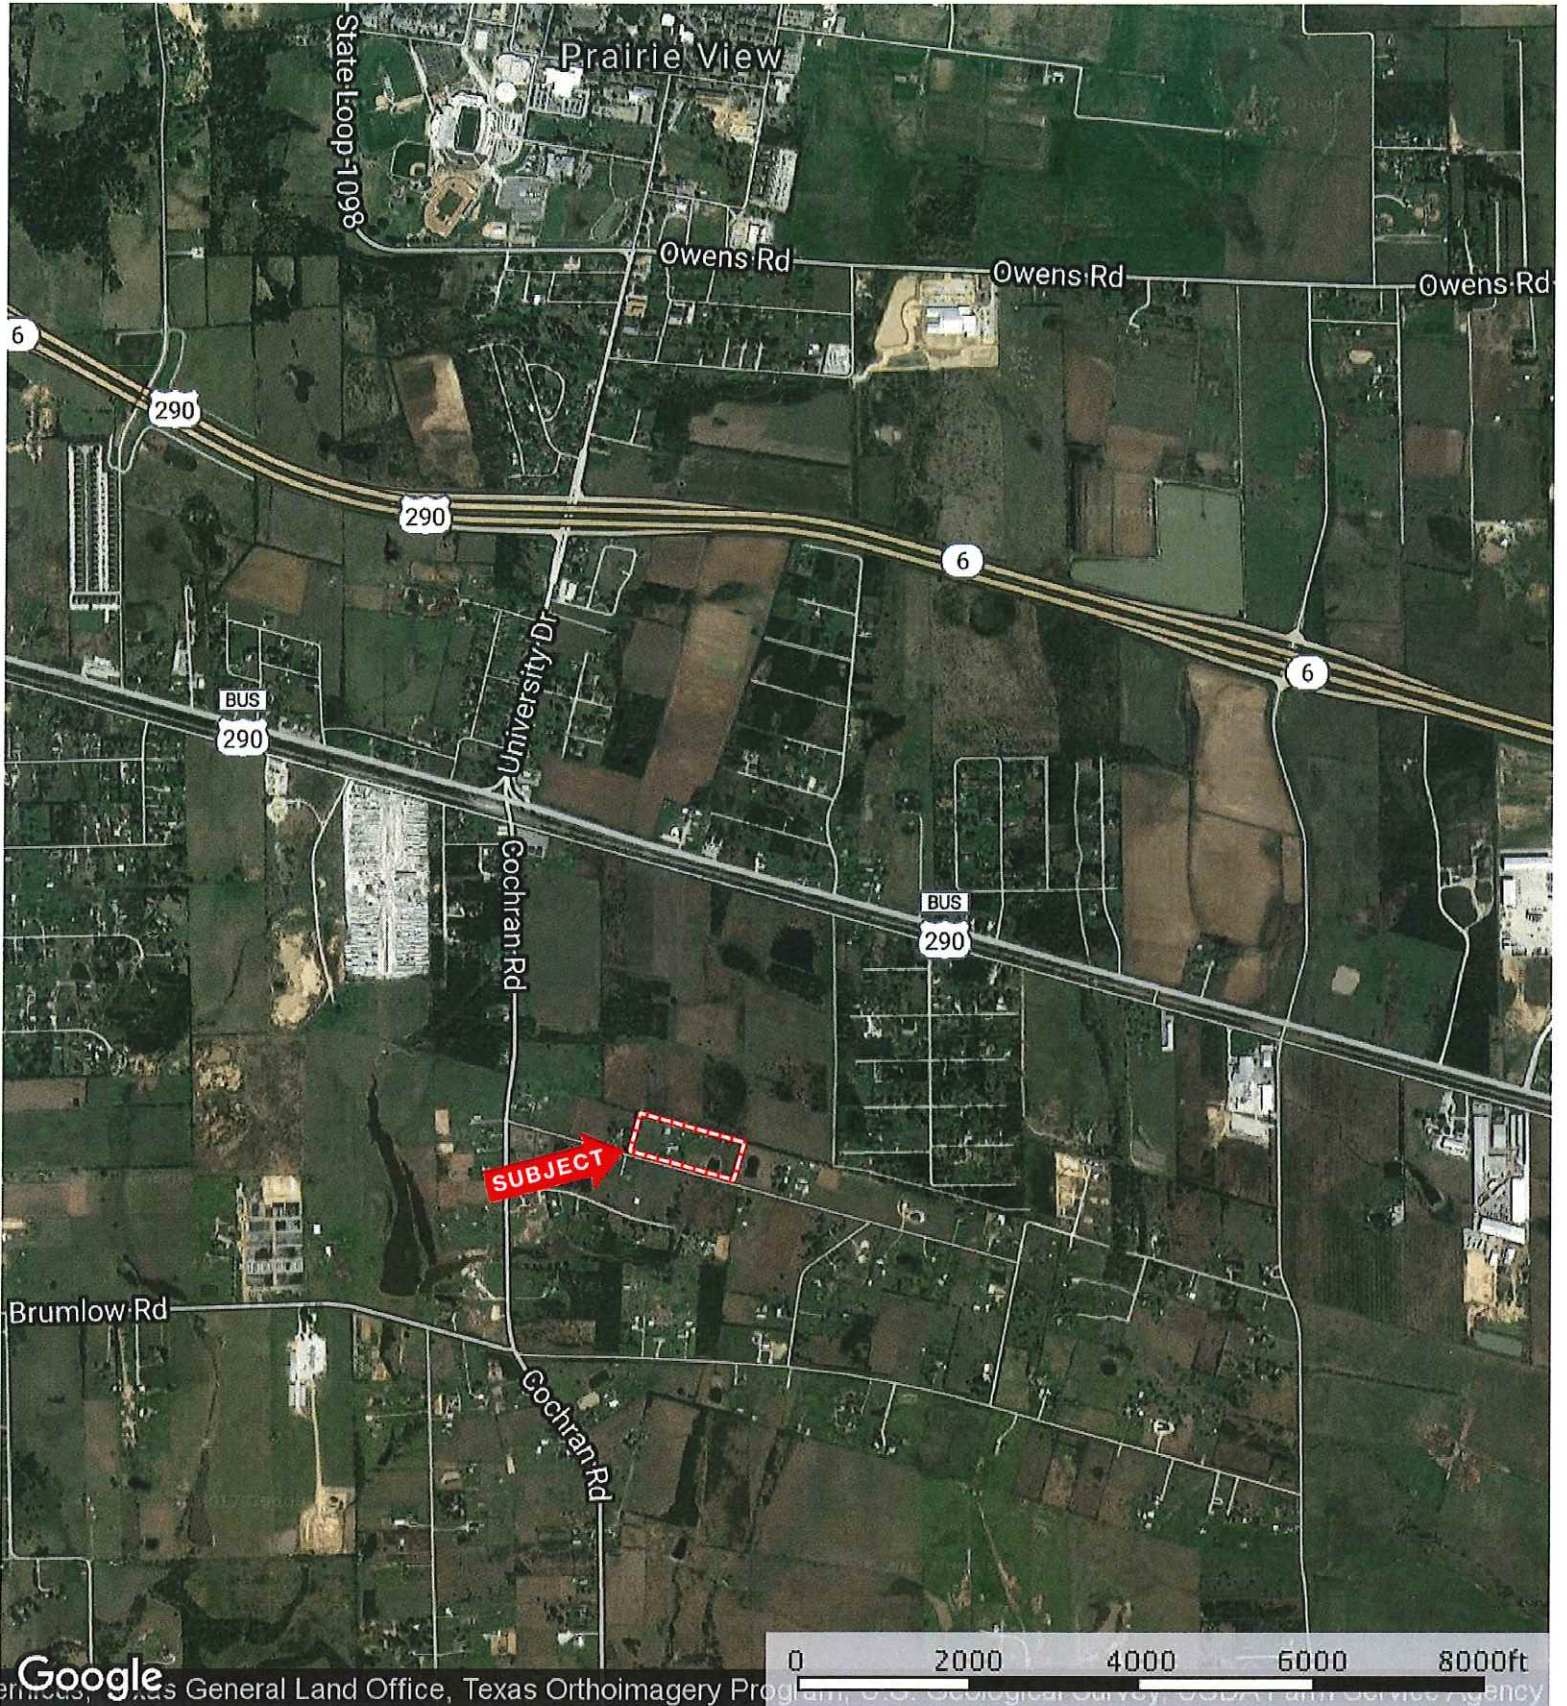

35664 Pineridge Rd.  
Waller County, Texas, AC +/-

 Boundary

35664 Pineridge Rd.  
Waller County, Texas, AC +/-

Google  
Waller County, Texas General Land Office, Texas Orthoimagery Program, U.S. Geological Survey, USDA Farm Service Agency

 Boundary

 The information contained herein was obtained from sources deemed to be reliable. MapRight Services makes no warranties or guarantees as to the completeness or accuracy thereof. 844.932.6277 · mapright.com

35664 Pineridge Rd.  
Waller County, Texas, AC +/-

Boundary 100 Year Floodplain 500 Year Floodplain