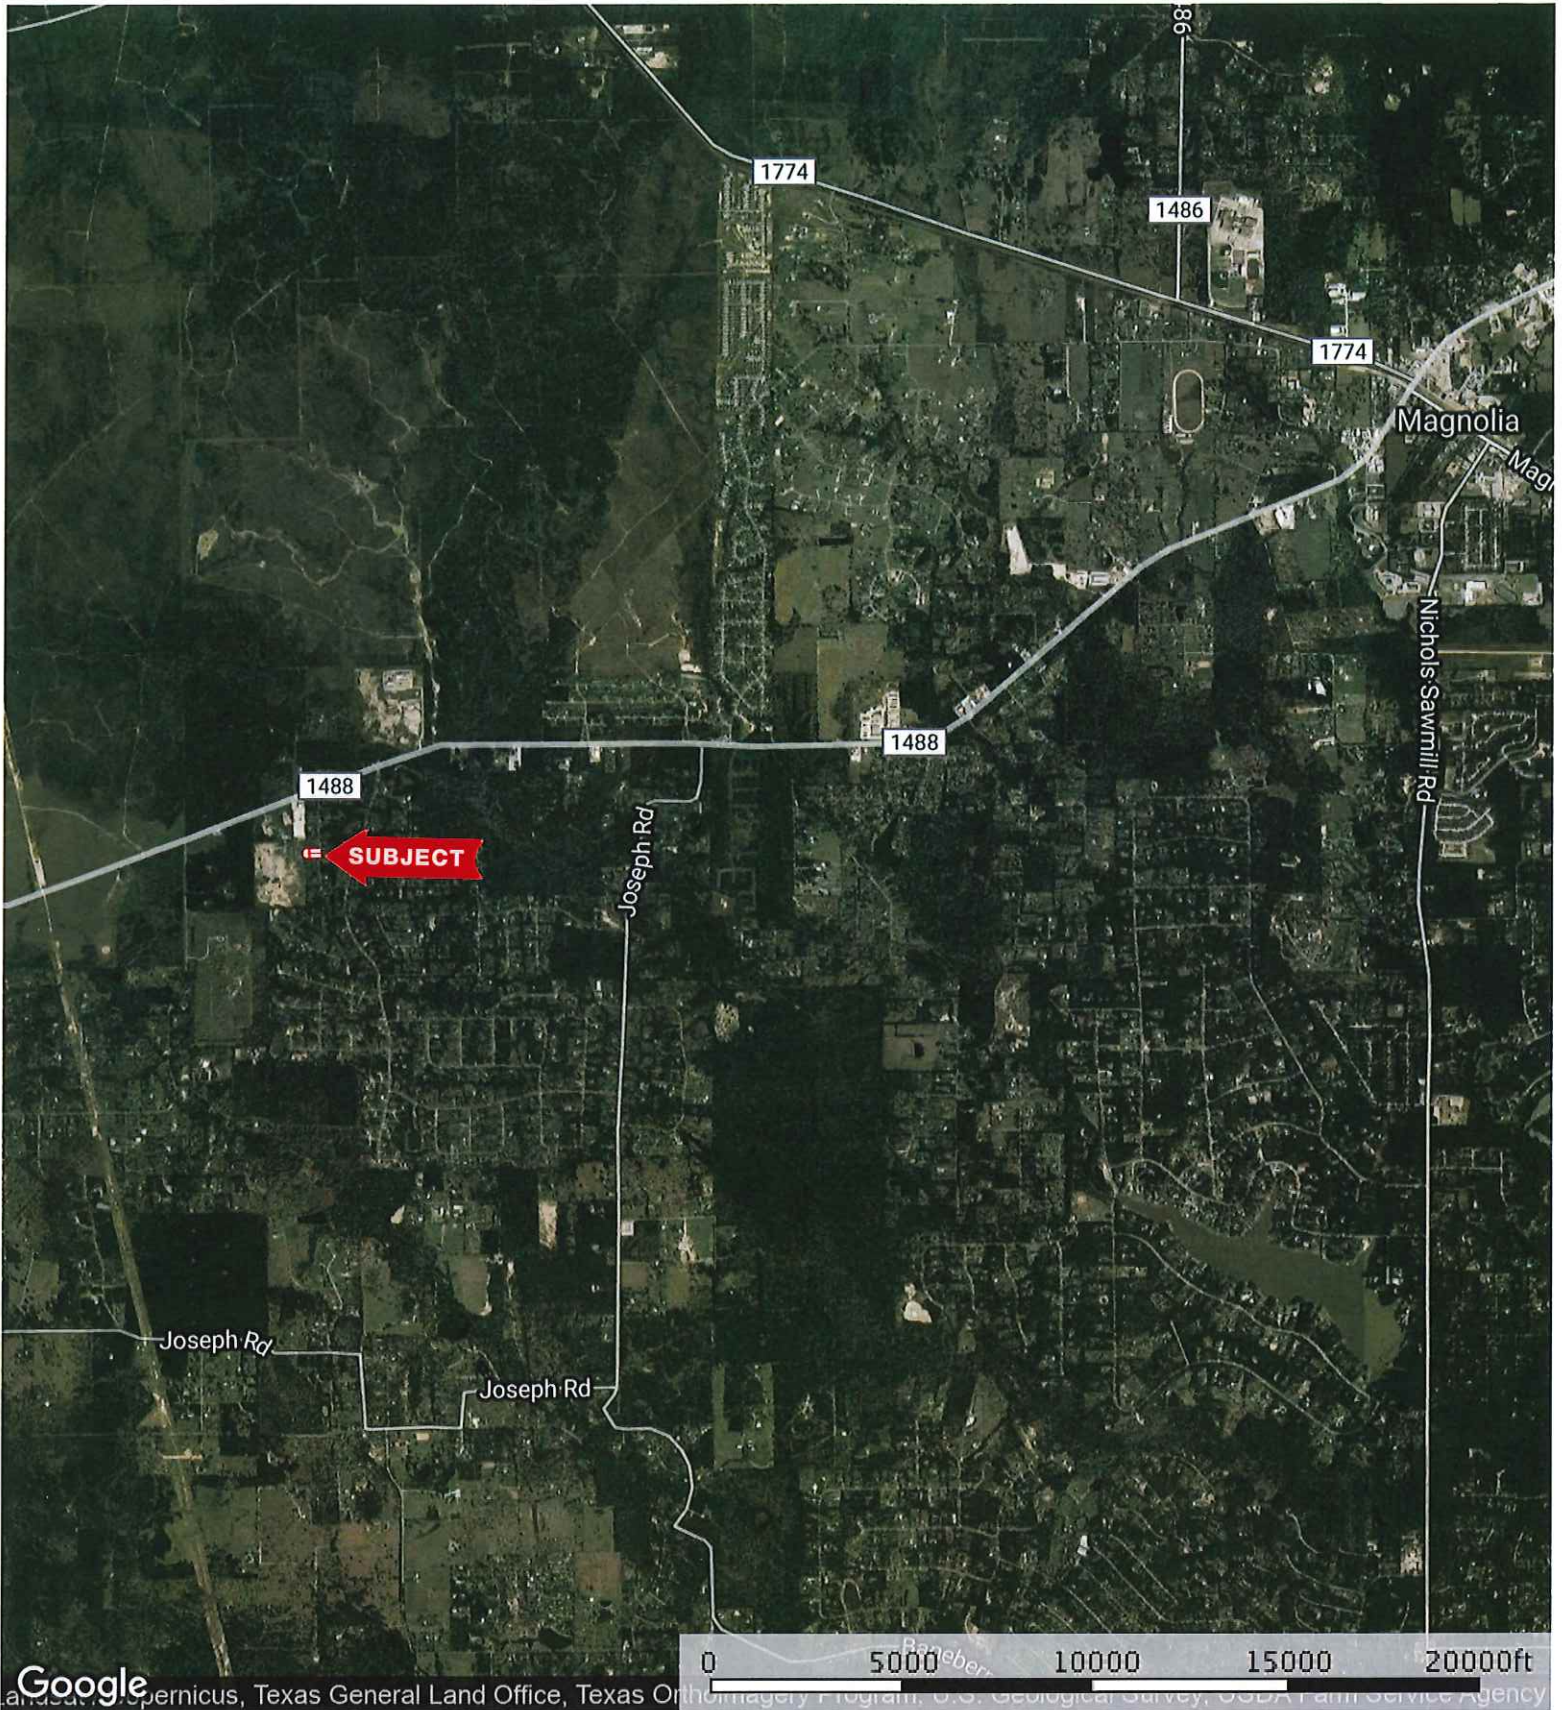

150 Woodway Dr.  
Waller County, Texas, AC +/-

Google

Boundary

The information contained herein was obtained from sources deemed to be reliable. MapRight Services makes no warranties or guarantees as to the completeness or accuracy thereof.

150 Woodway Dr.  
Waller County, Texas, AC +/-

Google Earth, Houston-Galveston Area Council, Texas General Land Office, Texas A&M University, U.S. Geological Survey

 Boundary

 The information contained herein was obtained from sources deemed to be reliable. MapRight Services makes no warranties or guarantees as to the completeness or accuracy thereof.

150 Woodway Dr.  
Waller County, Texas, AC +/-

Boundary 100 Year Floodplain 500 Year Floodplain

The information contained herein was obtained from sources deemed to be reliable. MapRight Services makes no warranties or guarantees as to the completeness or accuracy thereof.