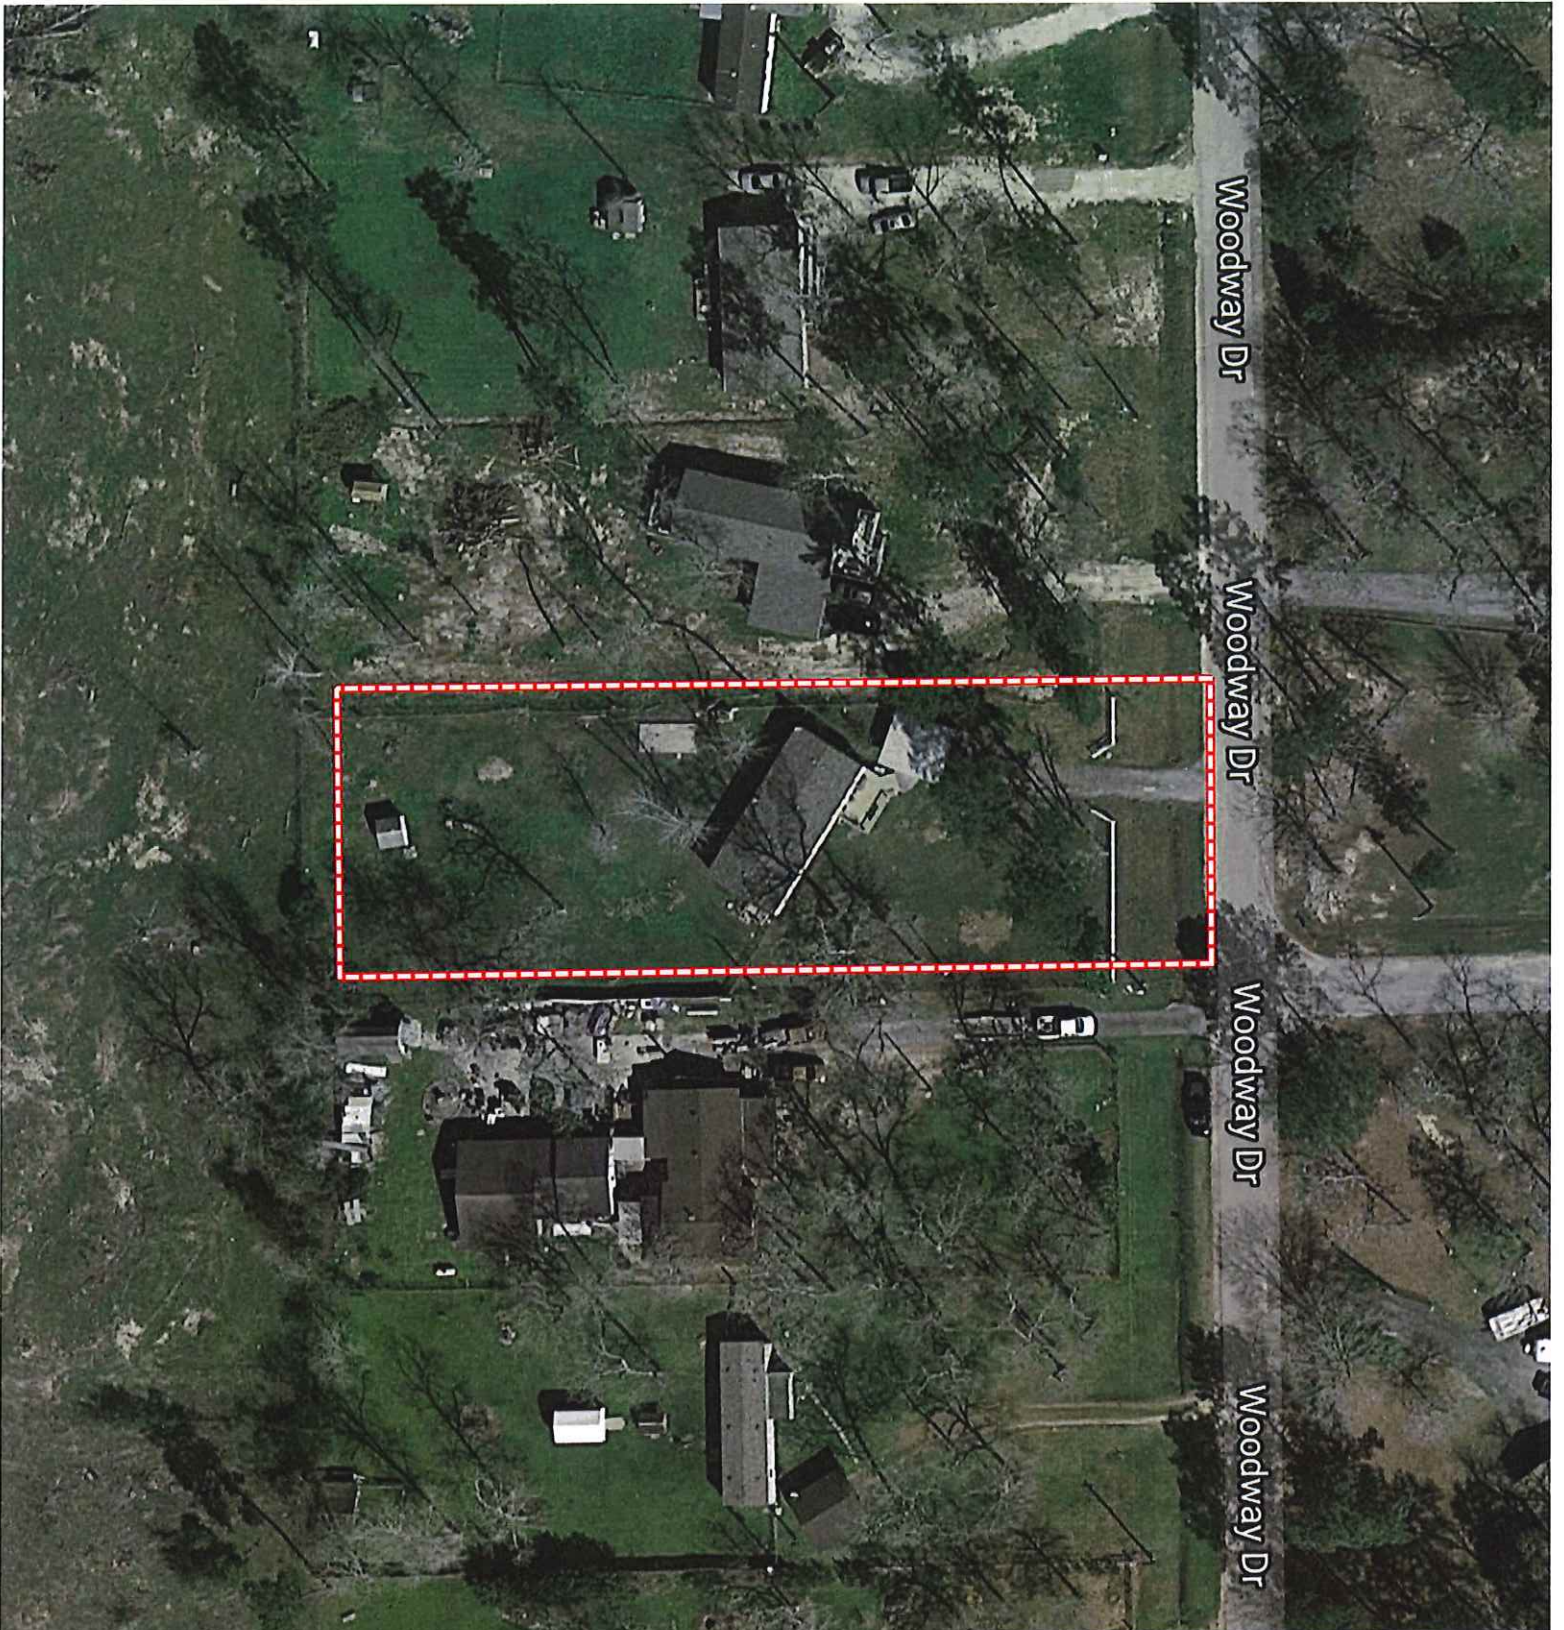

150 Woodway Dr.
Waller County, Texas, AC +/-

Google Earth, Houston-Galveston Area Council, Texas General Land Office, Texas A&M University, U.S. Geological Survey

Boundary

The information contained herein was obtained from sources deemed to be reliable. MapRight Services makes no warranties or guarantees as to the completeness or accuracy thereof.