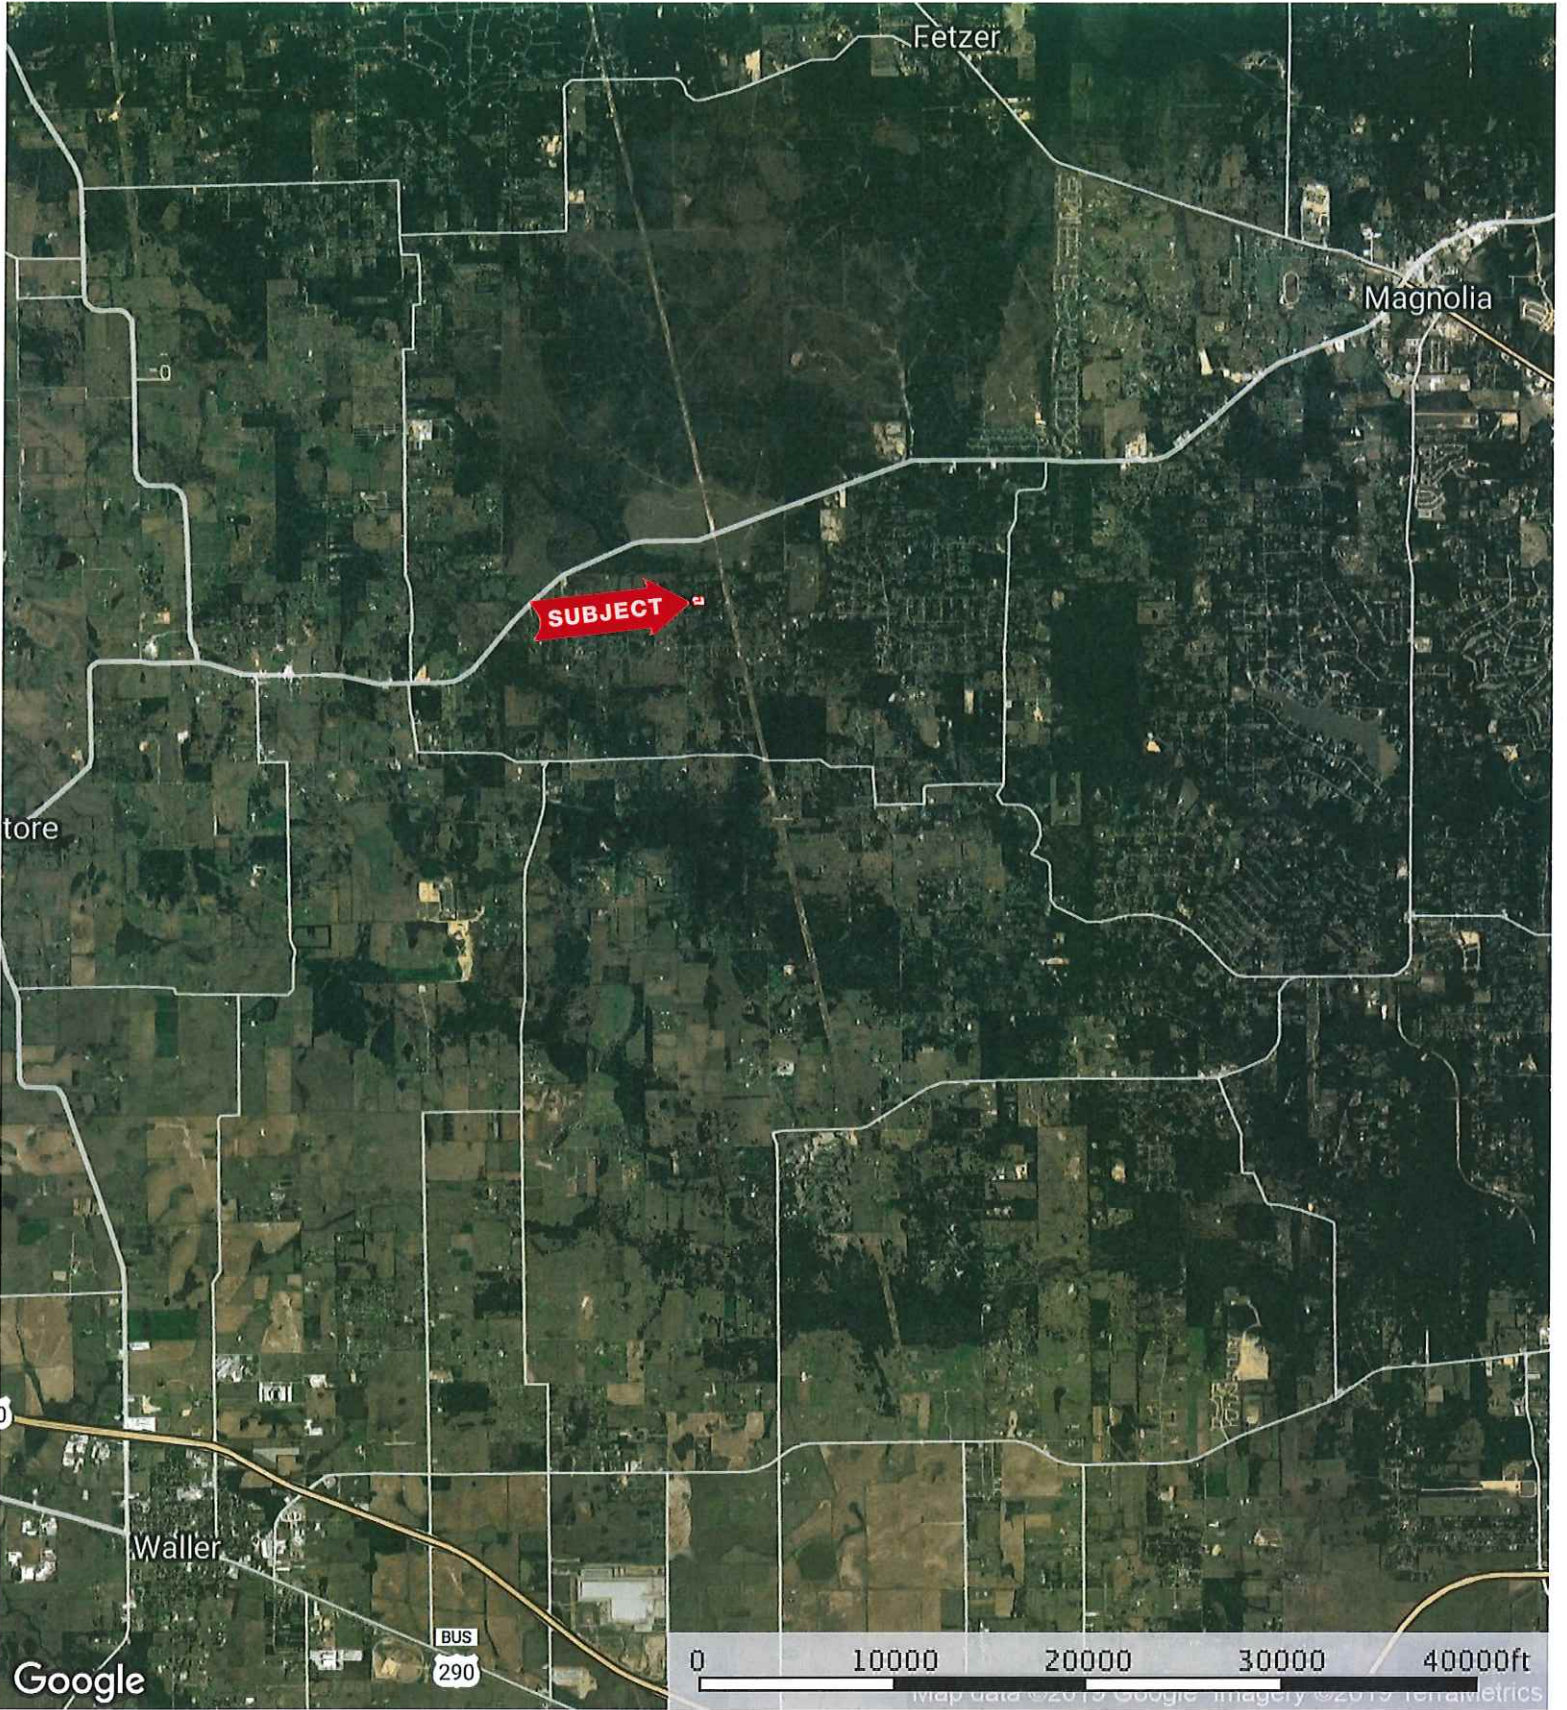

SUBJECT

New Hwy 290

FM 359

HARRIS CO. ST. WALLER CO.

27364 Tepee Trail
Waller County, Texas, AC +/-

 Boundary

27364 Tepee Trail
Waller County, Texas, AC +/-

Google

27364 Tepee Trail
Waller County, Texas, AC +/-

- Boundary
- 100 Year Floodplain
- 500 Year Floodplain

27364 Tepee Trail
Waller County, Texas, AC +/-

 Boundary

 The information contained herein was obtained from sources deemed to be reliable. MapRight Services makes no warranties or guarantees as to the completeness or accuracy thereof.