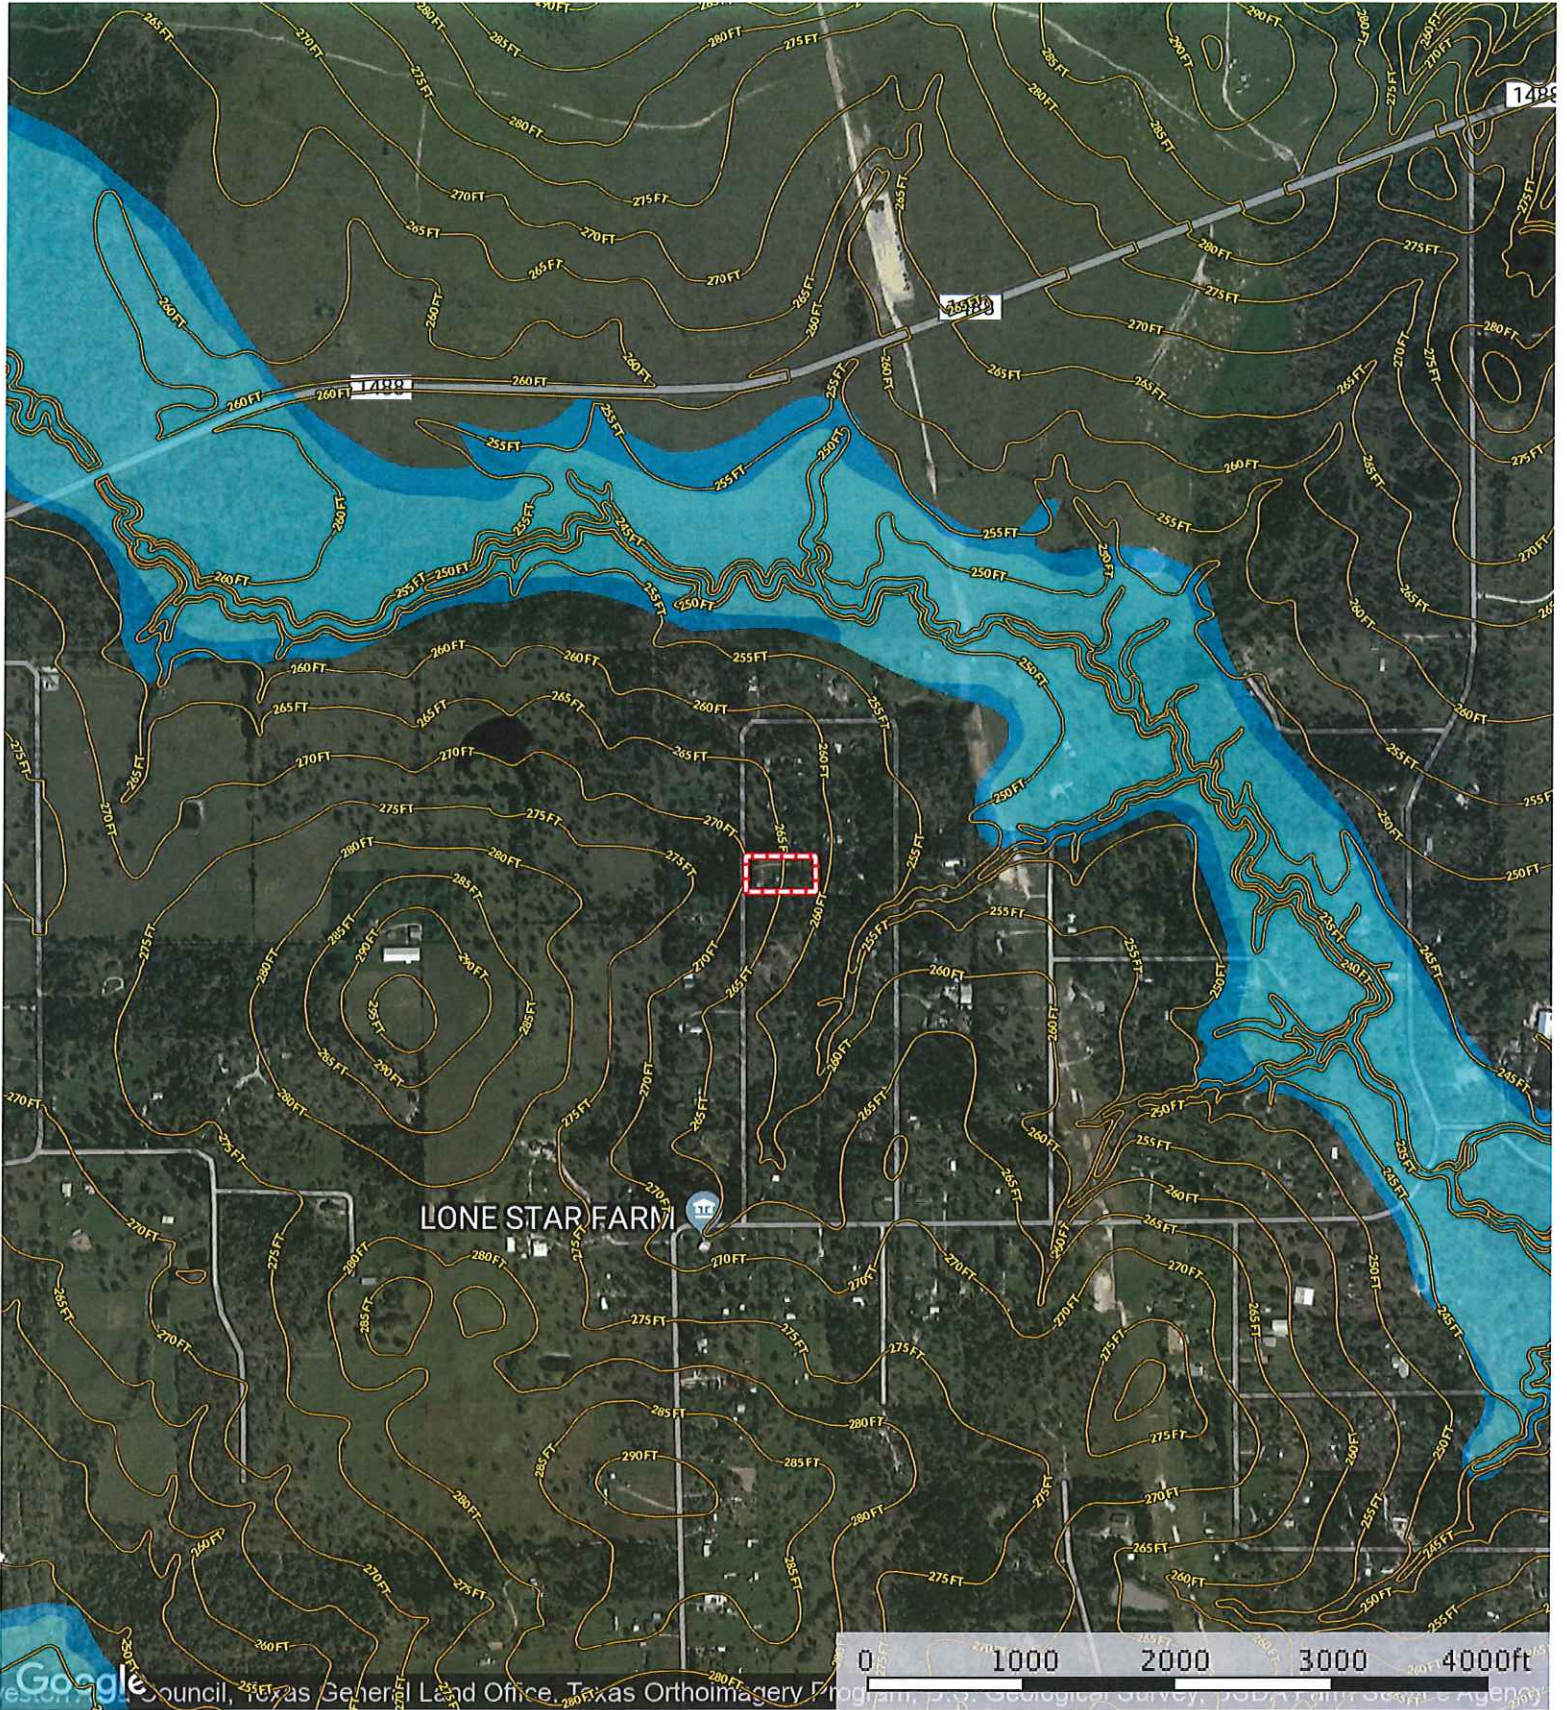

SUBJECT

New Hwy 290

FM 359

HARRIS CO. ST. WALLER CO.

27364 Tepee Trail
Waller County, Texas, AC +/-

 Boundary

27364 Tepee Trail
Waller County, Texas, AC +/-

Google

27364 Tepee Trail
Waller County, Texas, AC +/-

- Boundary
- 100 Year Floodplain
- 500 Year Floodplain

27364 Tepee Trail
Waller County, Texas, AC +/-

 Boundary

 The information contained herein was obtained from sources deemed to be reliable. MapRight Services makes no warranties or guarantees as to the completeness or accuracy thereof.