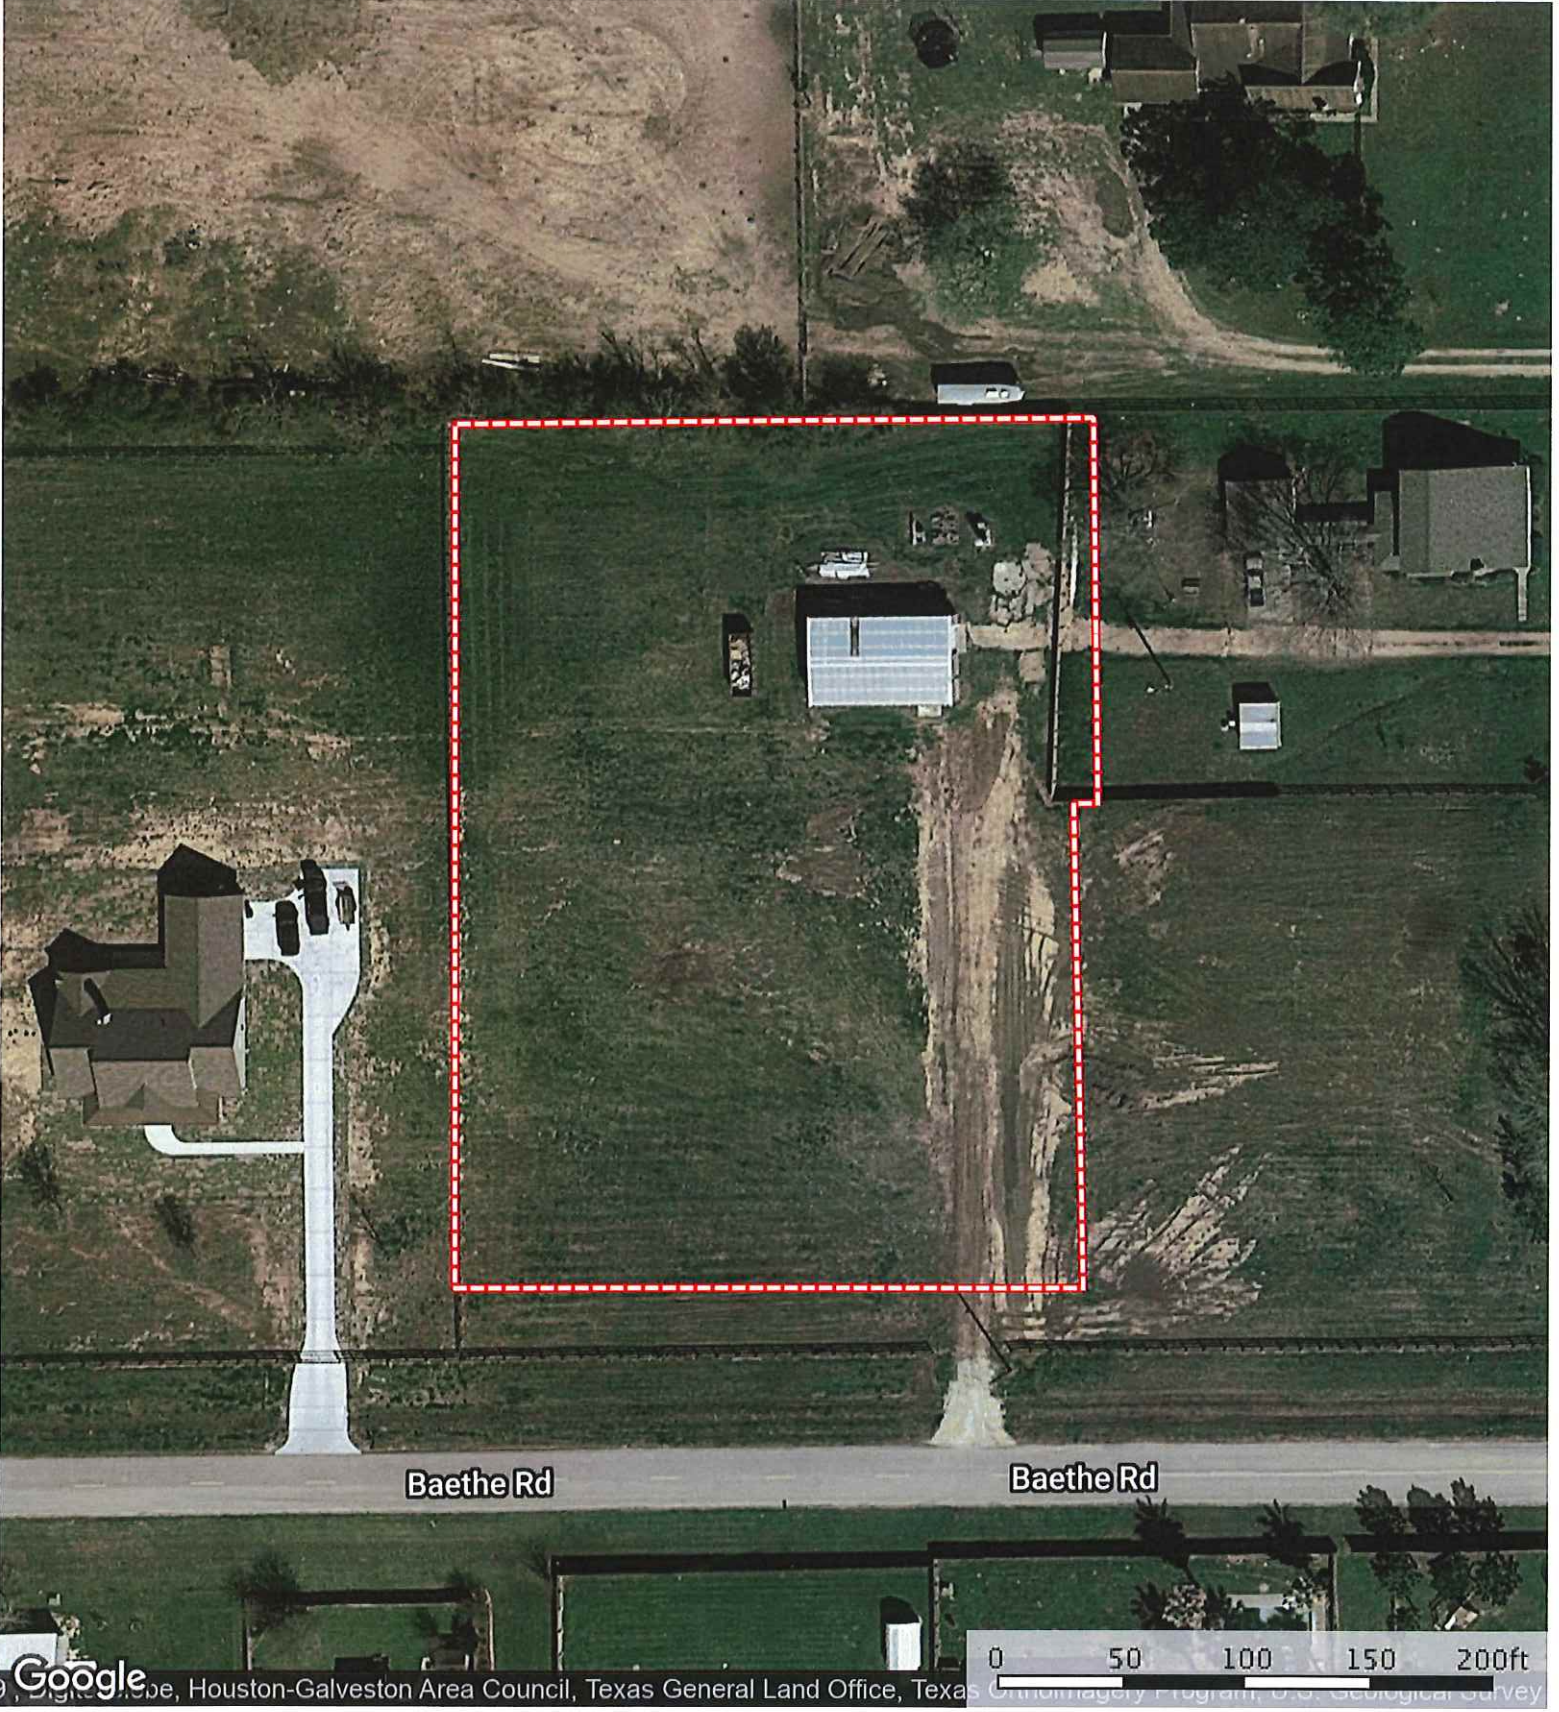

32612 Baethe Rd.
Waller County, Texas, AC +/-

0 5000 10000 15000 20000ft

Google

and/or, Pernicus, Texas General Land Office, Texas Orthoimagery Program, U.S. Geological Survey, USDA Farm Service Agency

Boundary

M The information contained herein was obtained from sources deemed to be reliable. MapRight Services makes no warranties or guarantees as to the completeness or accuracy thereof.

32612 Baethe Rd.
Waller County, Texas, AC +/-

 Boundary

 The information contained herein was obtained from sources deemed to be reliable. MapRight Services makes no warranties or guarantees as to the completeness or accuracy thereof.

32612 Baethle Rd.
Waller County, Texas, AC +/-

Google

- Boundary
- 100 Year Floodplain
- 500 Year Floodplain

The information contained herein was obtained from sources deemed to be reliable. MapRight Services makes no warranties or guarantees as to the completeness or accuracy thereof.