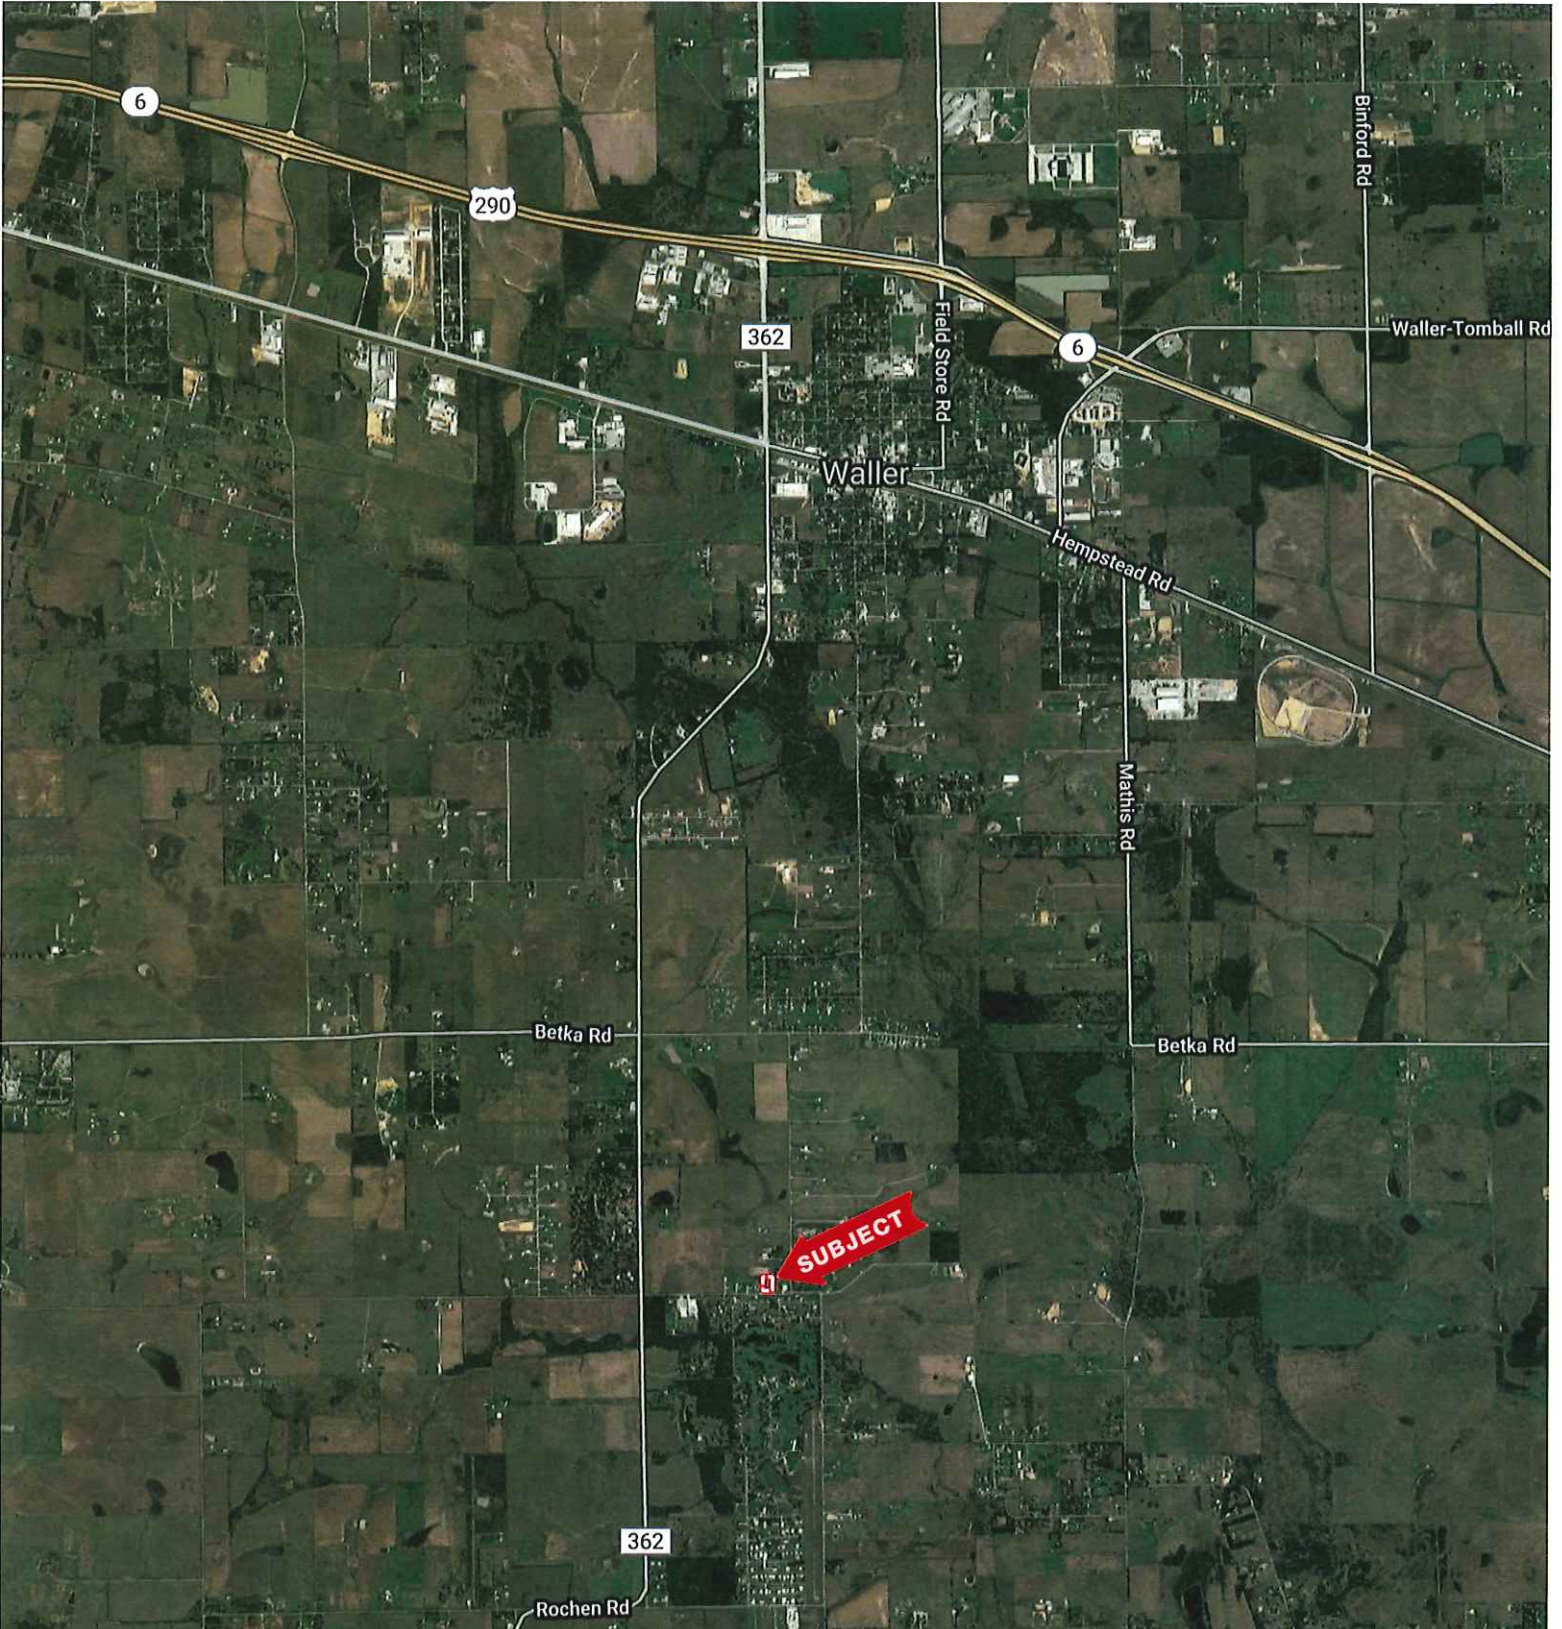

32612 Baethe Rd.
Waller County, Texas, AC +/-

0 5000 10000 15000 20000ft

Google

and/or, Pernicus, Texas General Land Office, Texas Orthoimagery Program, U.S. Geological Survey, USDA Farm Service Agency

Boundary

M The information contained herein was obtained from sources deemed to be reliable. MapRight Services makes no warranties or guarantees as to the completeness or accuracy thereof.

32612 Baethe Rd.
Waller County, Texas, AC +/-

 Boundary

 The information contained herein was obtained from sources deemed to be reliable. MapRight Services makes no warranties or guarantees as to the completeness or accuracy thereof.

32612 Baethle Rd.
Waller County, Texas, AC +/-

Google

- Boundary
- 100 Year Floodplain
- 500 Year Floodplain

The information contained herein was obtained from sources deemed to be reliable. MapRight Services makes no warranties or guarantees as to the completeness or accuracy thereof.