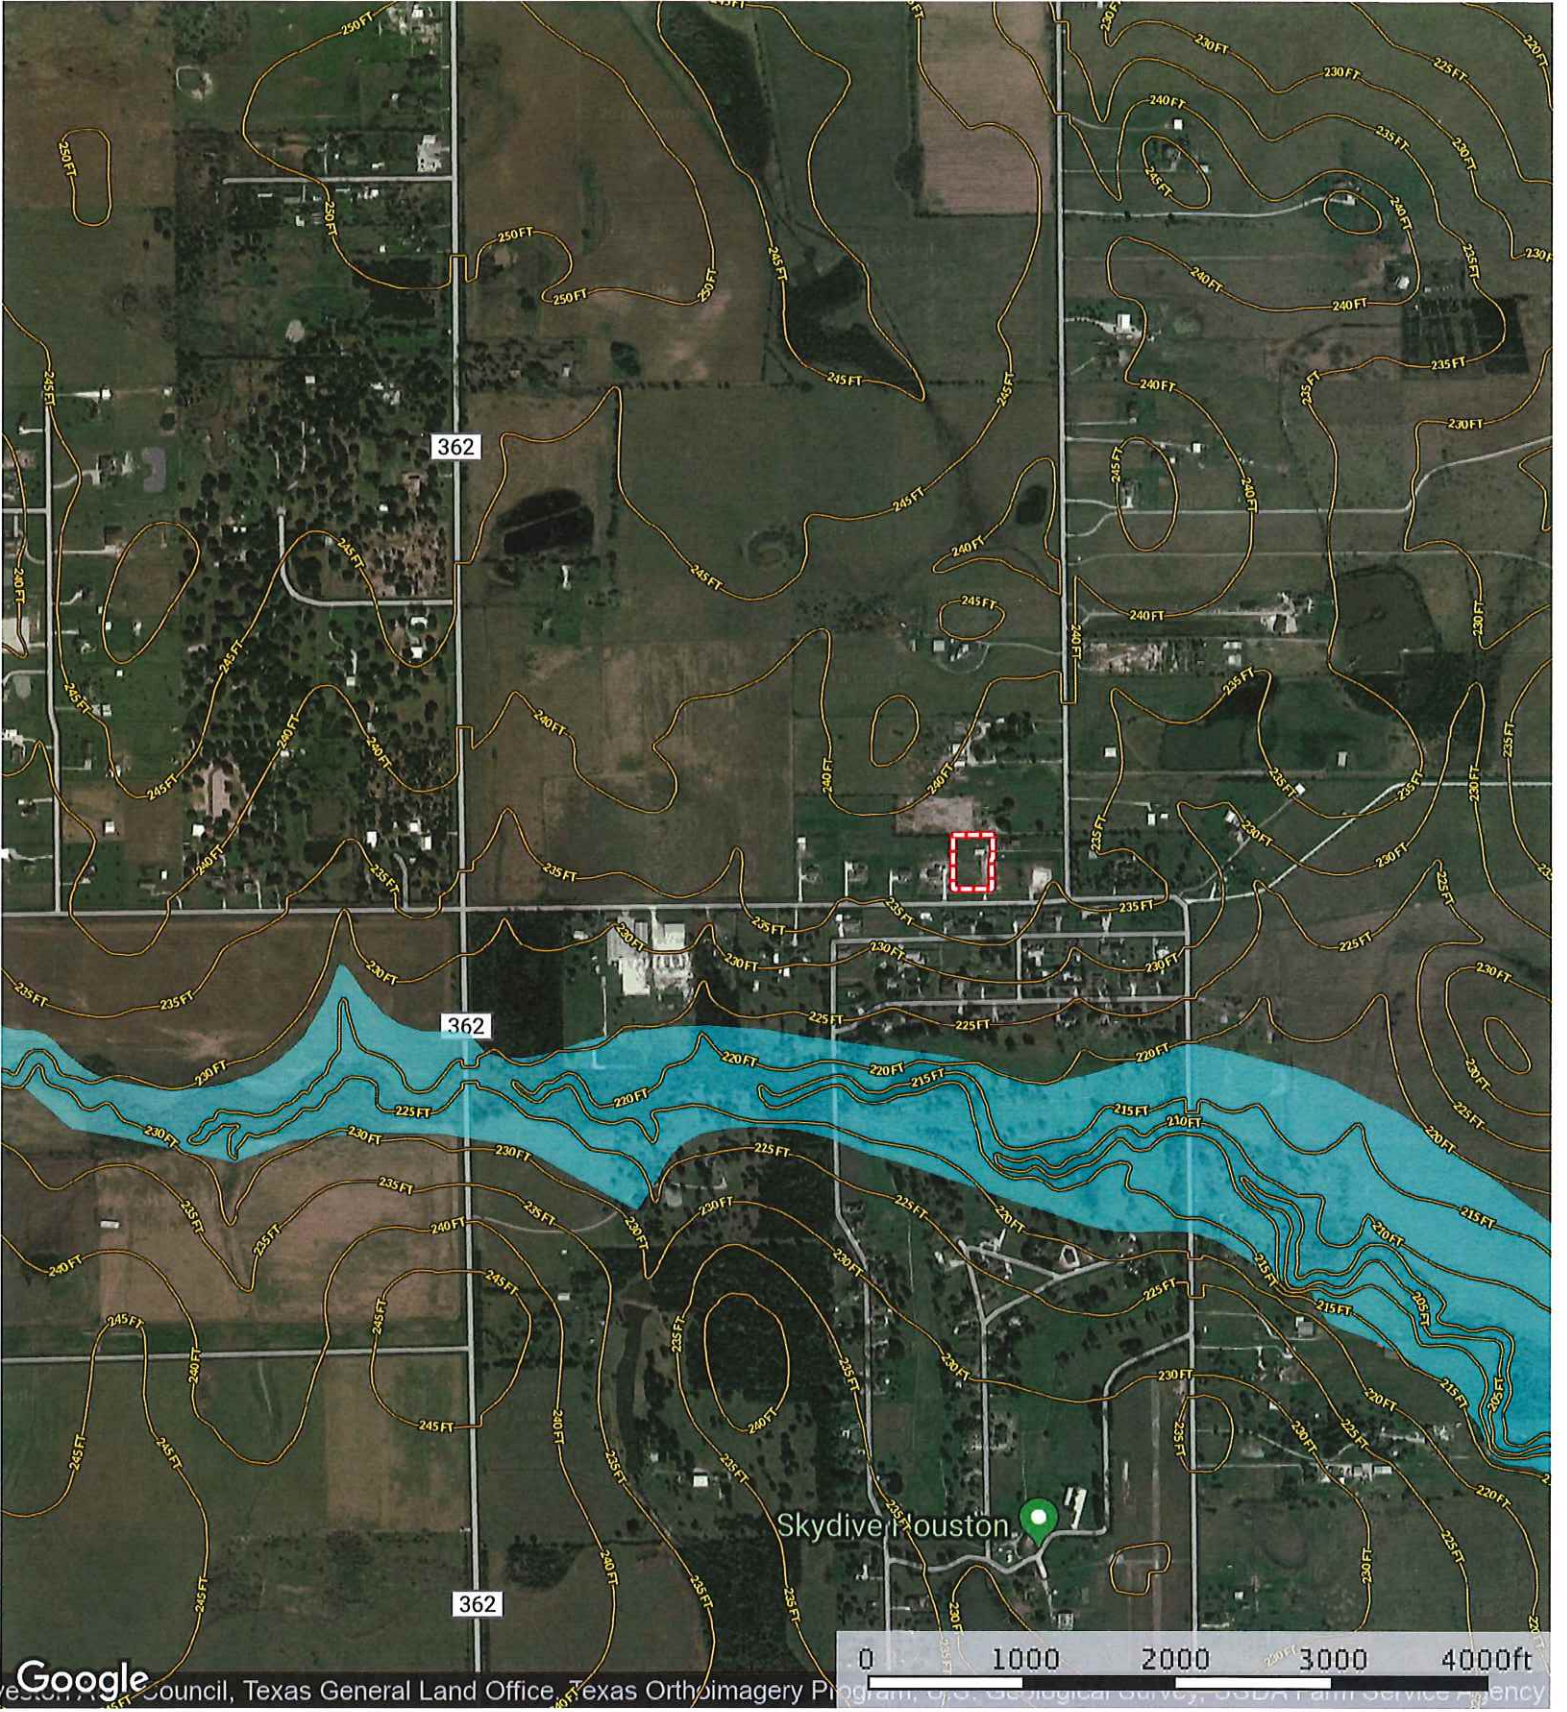

32612 Baethe Rd.
Waller County, Texas, AC +/-

0 5000 10000 15000 20000ft

Google

and/or, Pernicus, Texas General Land Office, Texas Orthoimagery Program, U.S. Geological Survey, USDA Farm Service Agency

Boundary

M The information contained herein was obtained from sources deemed to be reliable. MapRight Services makes no warranties or guarantees as to the completeness or accuracy thereof.

32612 Baethe Rd.
Waller County, Texas, AC +/-

 Boundary

 The information contained herein was obtained from sources deemed to be reliable. MapRight Services makes no warranties or guarantees as to the completeness or accuracy thereof.

32612 Baethle Rd.
Waller County, Texas, AC +/-

Google

- Boundary
- 100 Year Floodplain
- 500 Year Floodplain

The information contained herein was obtained from sources deemed to be reliable. MapRight Services makes no warranties or guarantees as to the completeness or accuracy thereof.