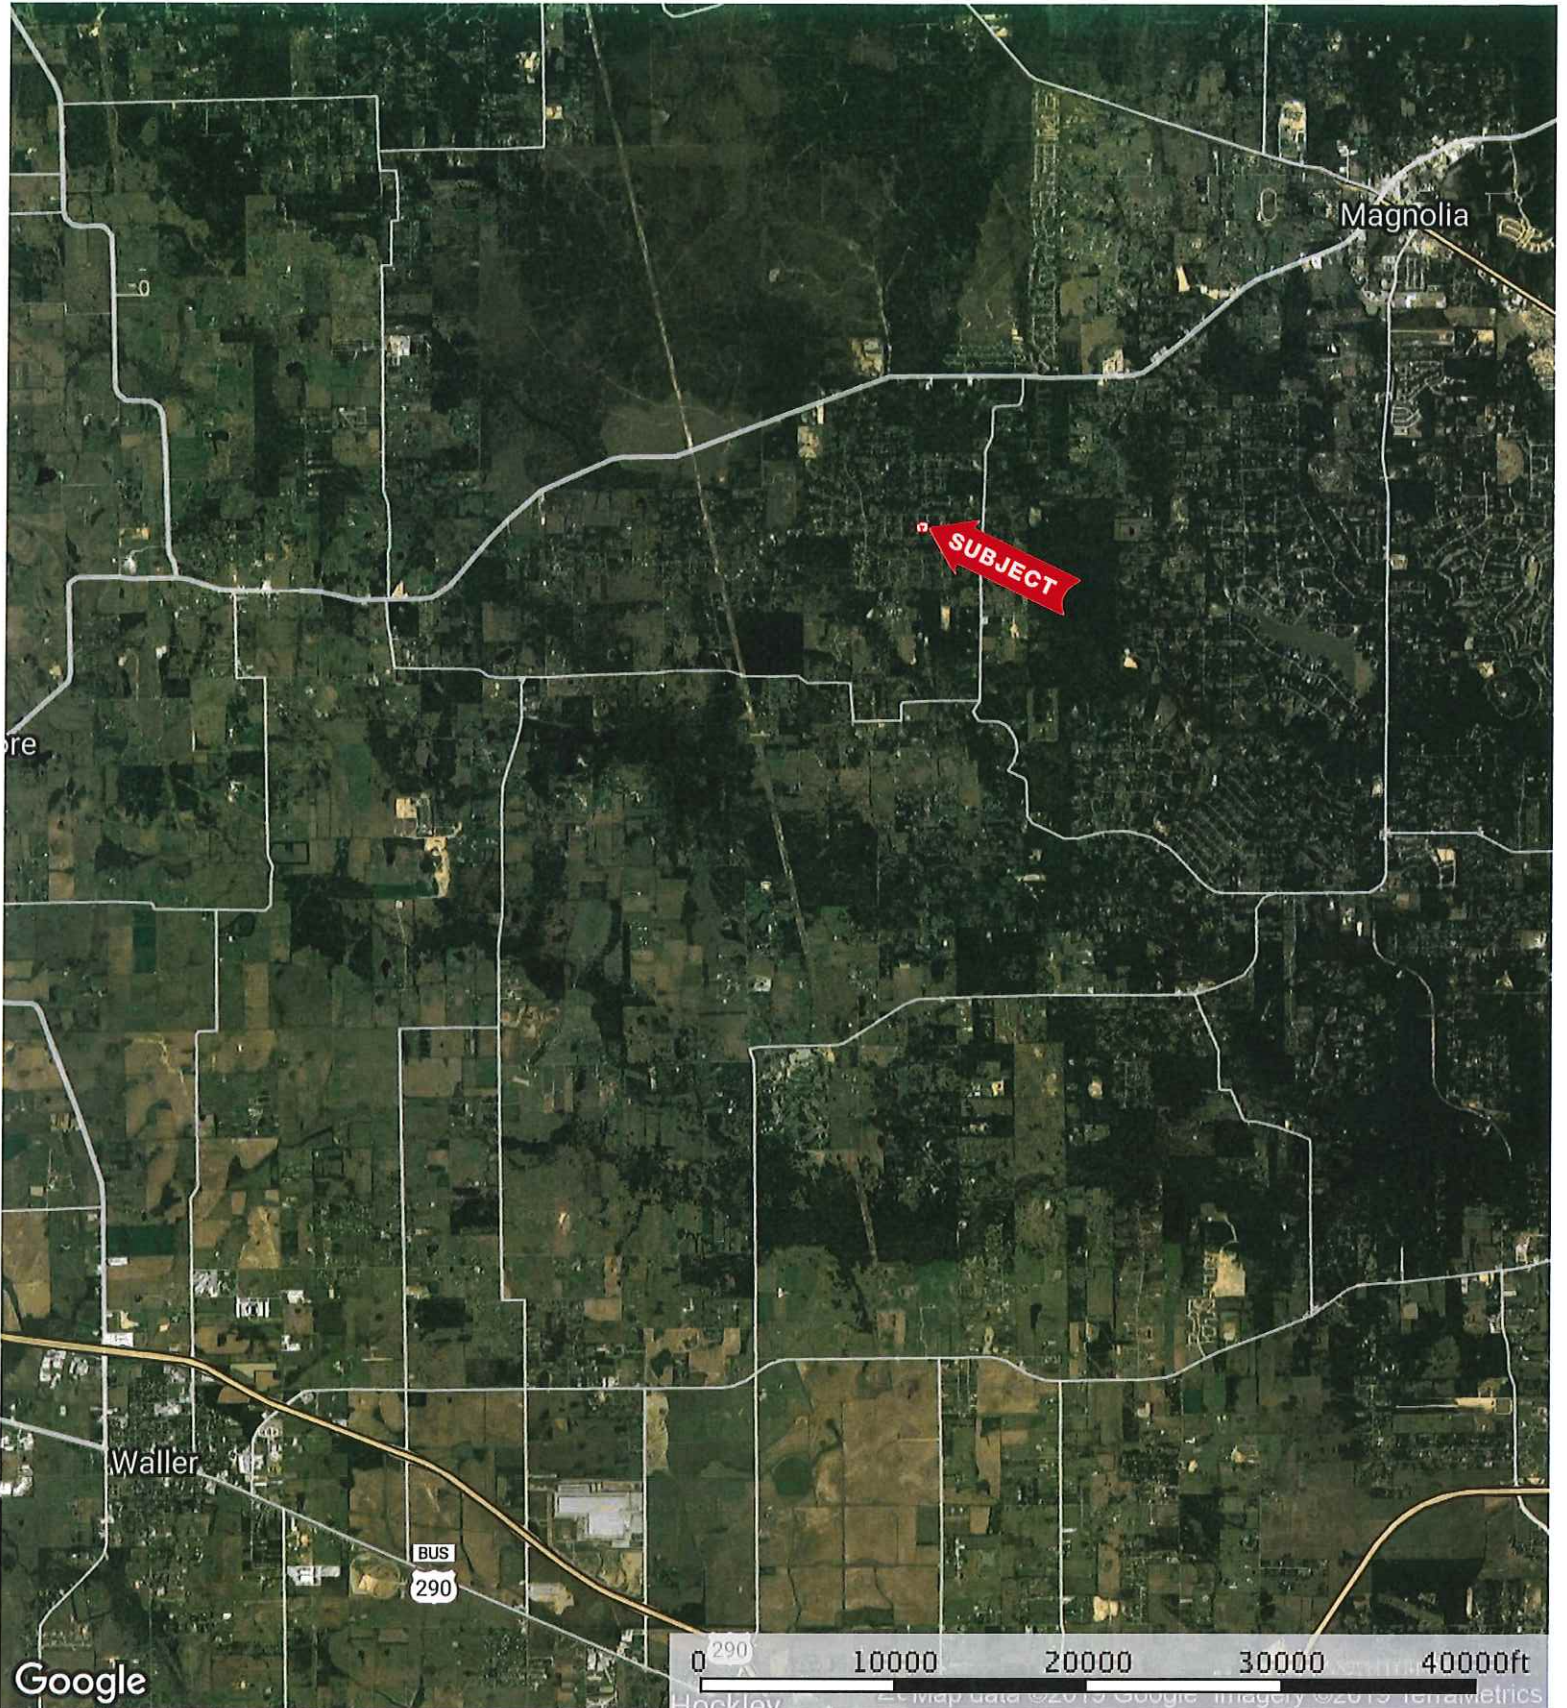

25230 Cedar Hill

Waller County, Texas, AC +/-

 Boundary

25230 Cedar Hill  
Waller County, Texas, AC +/-

 Boundary

25230 Cedar Hill  
Waller County, Texas, AC +/-

- Boundary
- 100 Year Floodplain
- 500 Year Floodplain