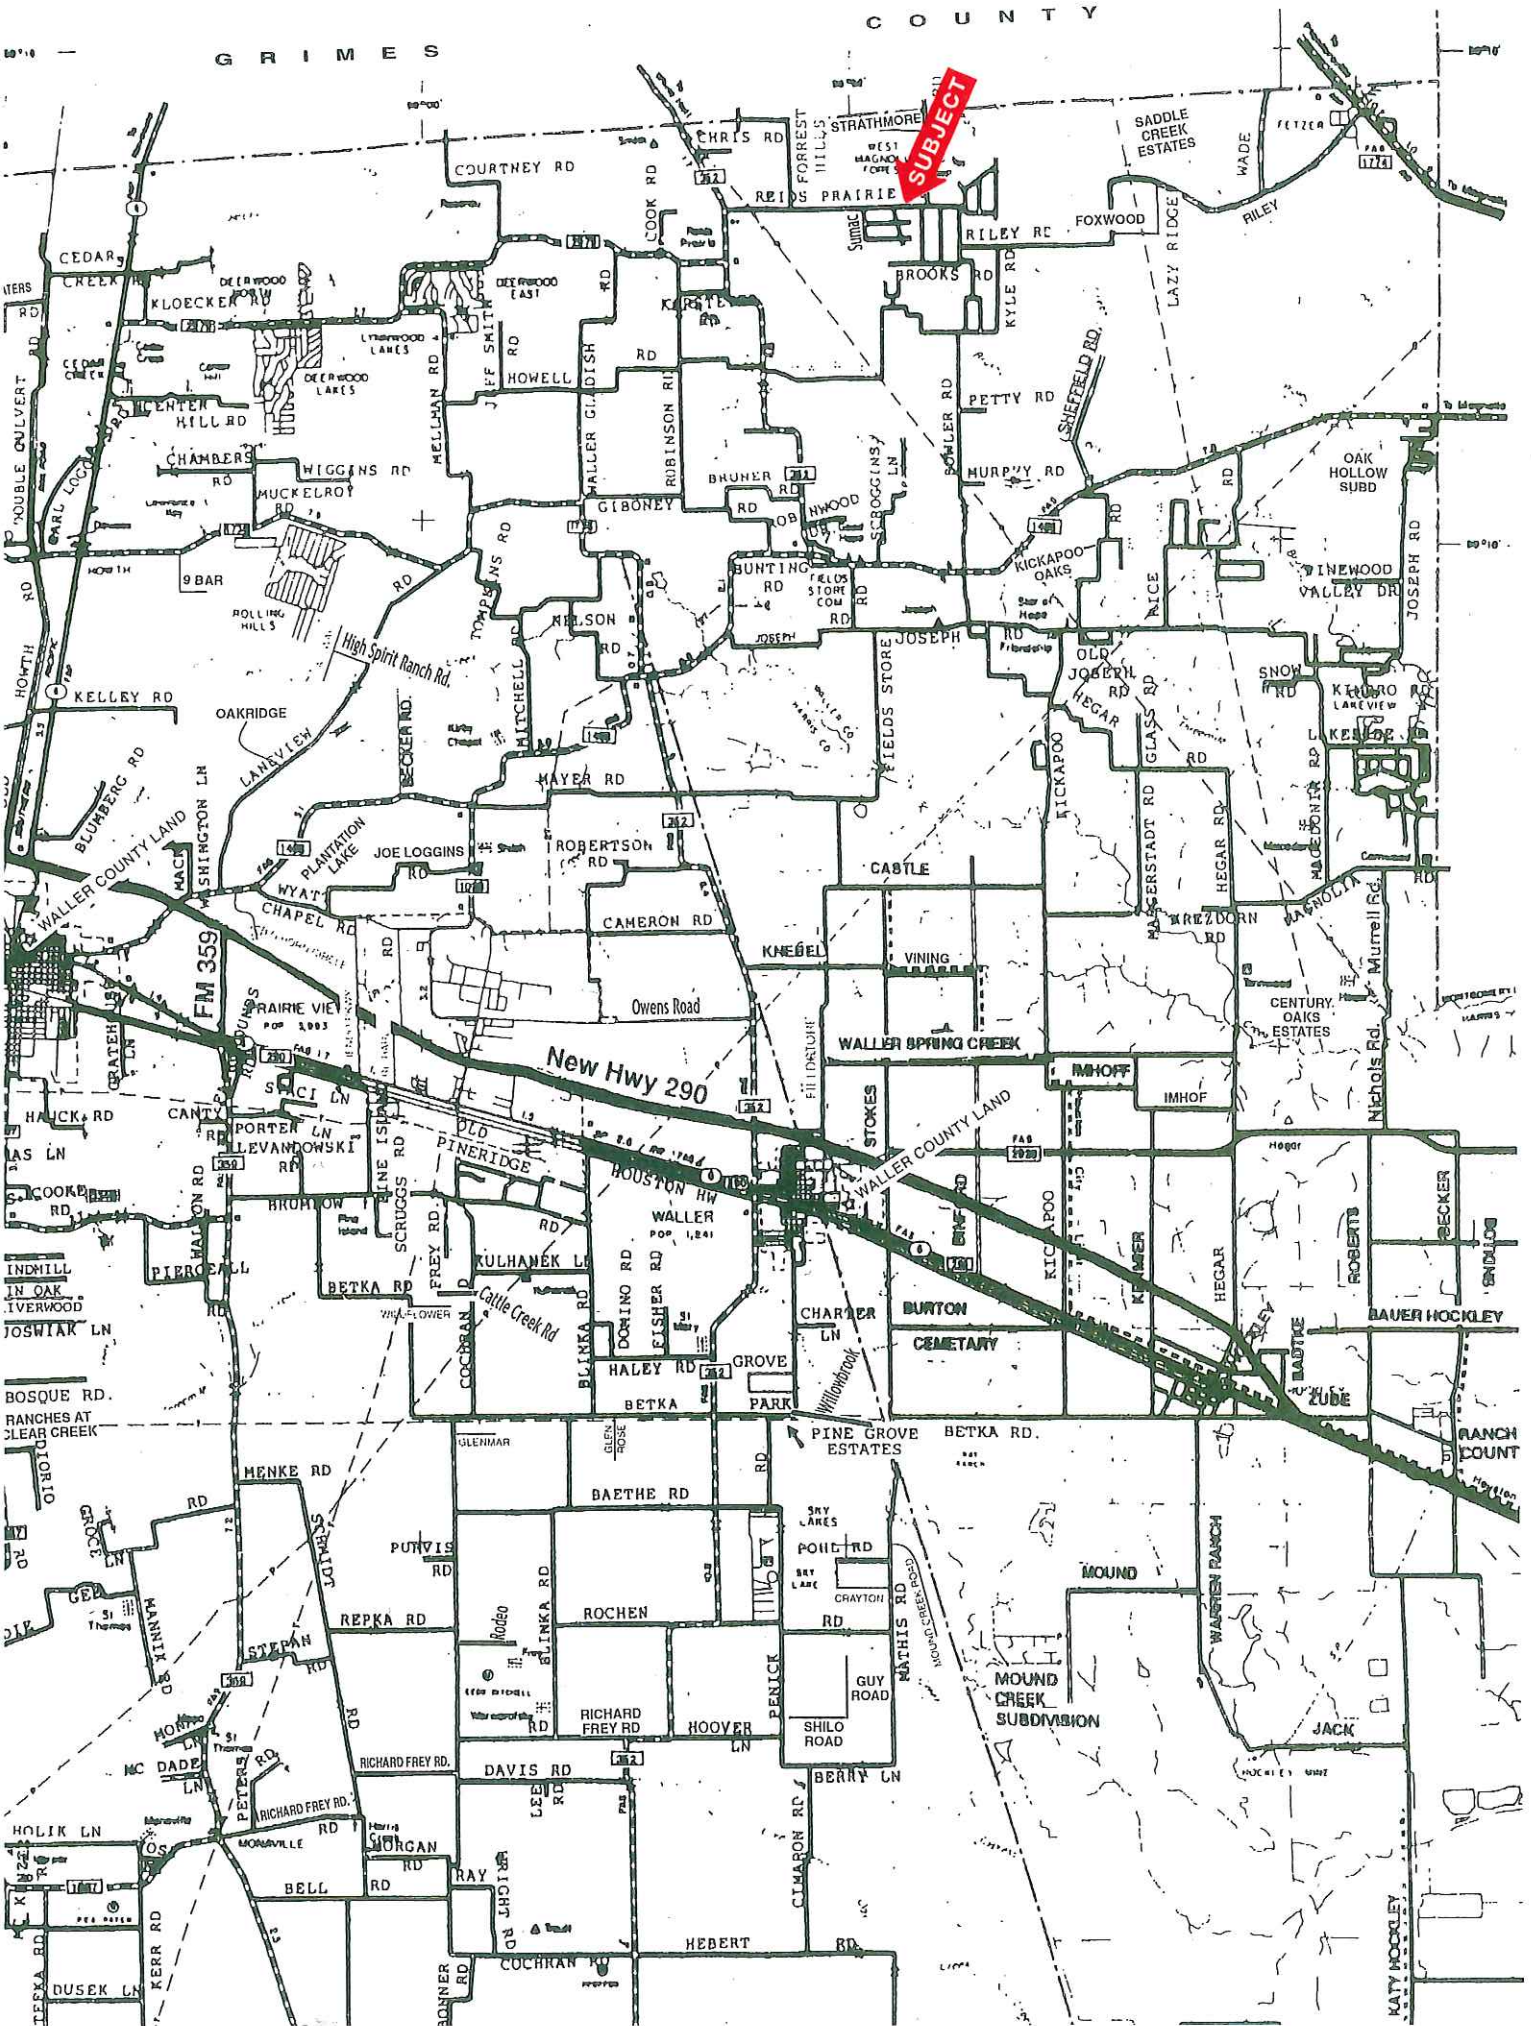

GRIMES

COUNTY

New Hwy 290

Waller Spring Creek

Burton Cemetery

Mound Creek Subdivision

Katy Moseley

31133 Reids Prairie  
Waller County, Texas, AC +/-

© 2013 Google, Inc. All rights reserved. Imagery © 2013 Google, Inc. All rights reserved. Waller County, Texas General Land Office, Texas Orthographic Projection, U.S. Geological Survey, USDA Farm Service Agency

 Boundary

 The information contained herein was obtained from sources deemed to be reliable. MapRight Services makes no warranties or guarantees as to the completeness or accuracy thereof.

31133 Reids Prairie  
Waller County, Texas, AC +/-

 Boundary

31133 Reids Prairie  
Waller County, Texas, AC +/-

Boundary 100 Year Floodplain 500 Year Floodplain