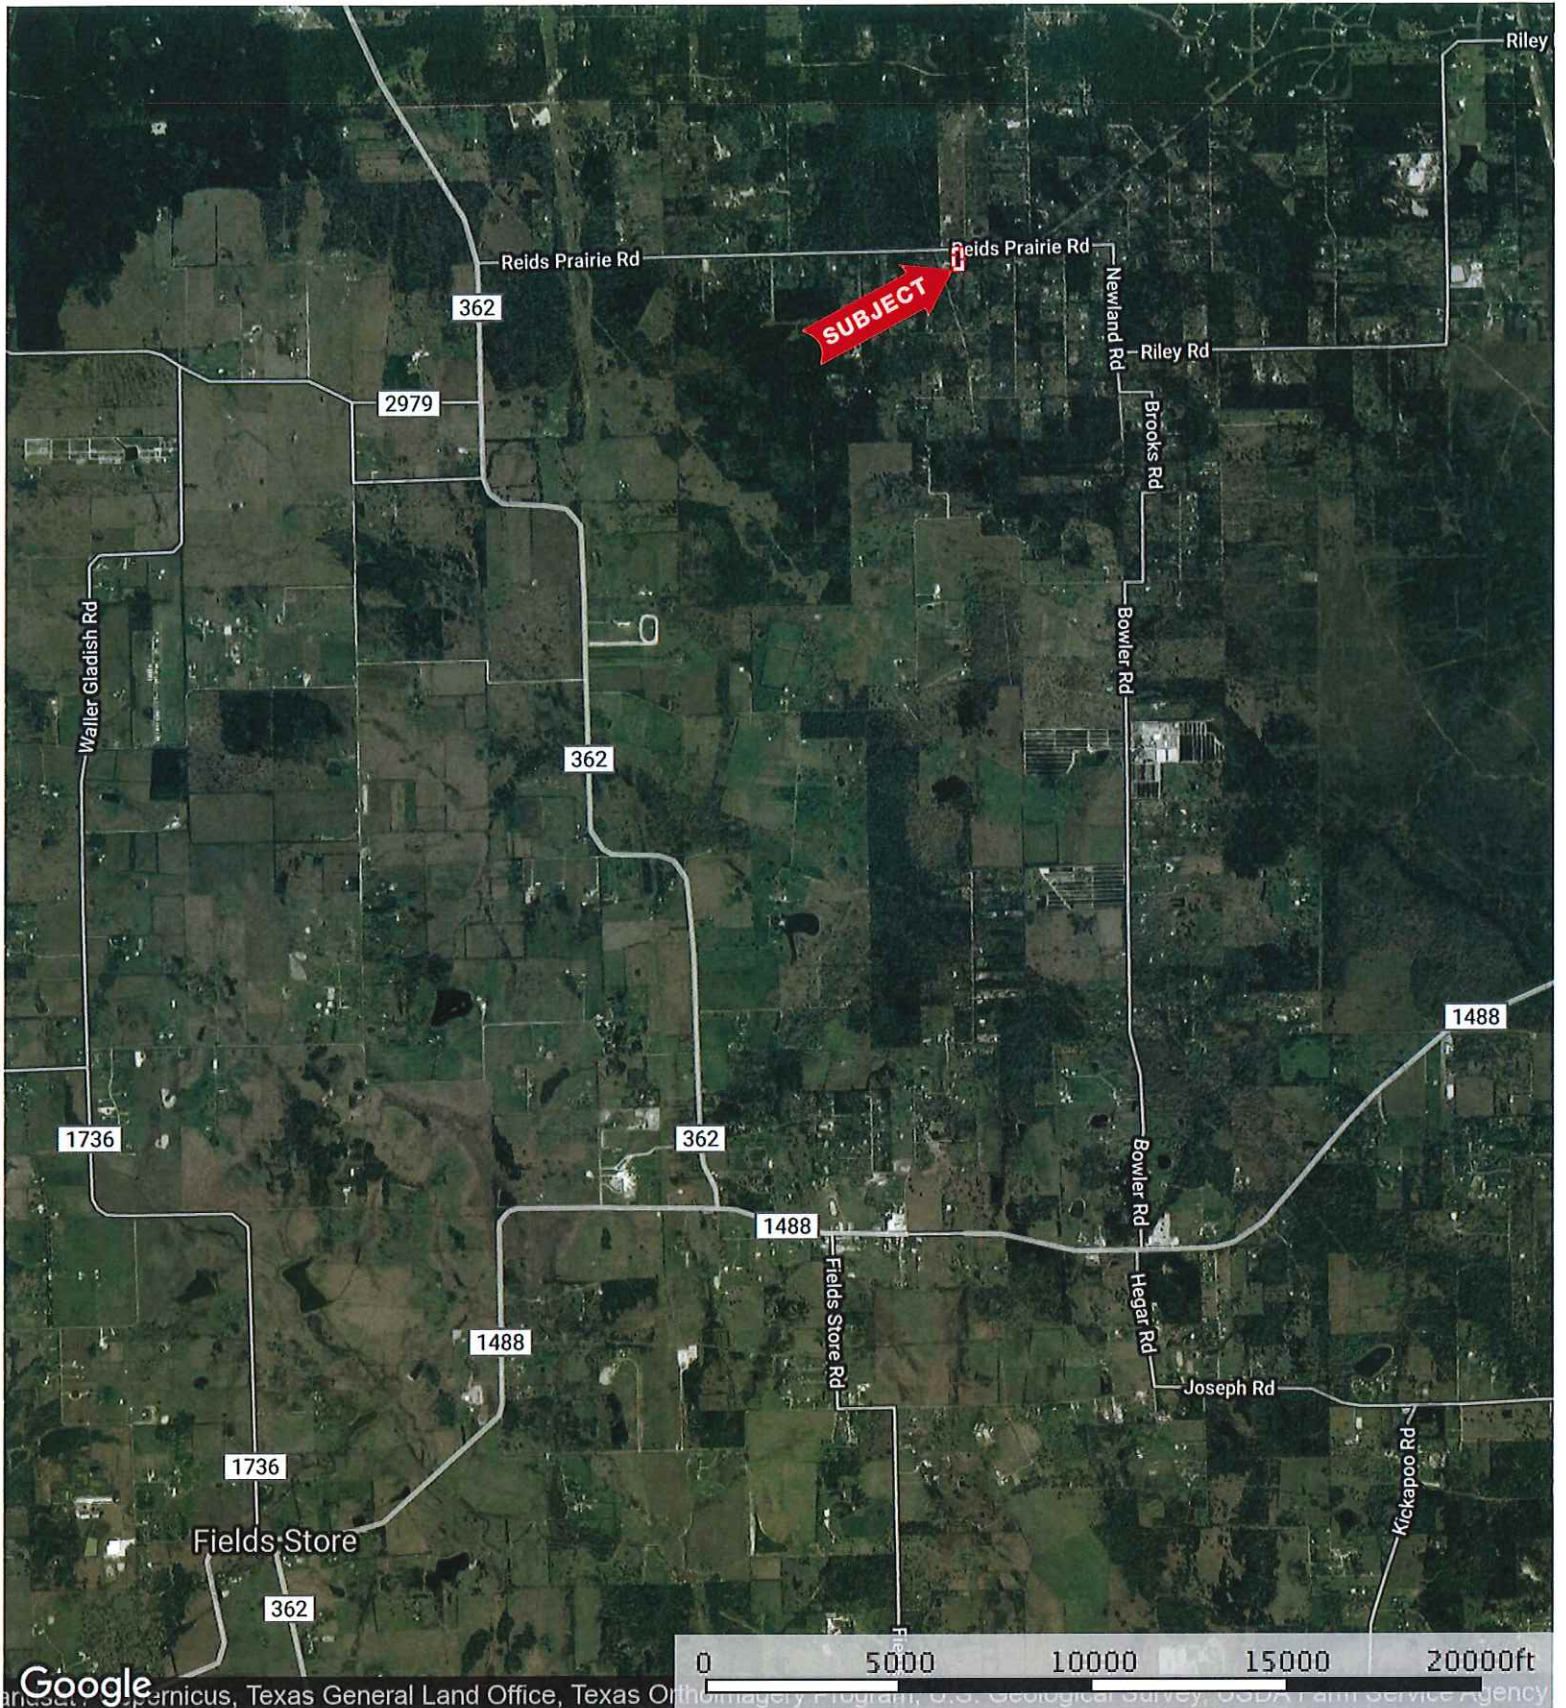

31133 Reids Prairie
Waller County, Texas, AC +/-

Boundary

The information contained herein was obtained from sources deemed to be reliable. MapRight Services makes no warranties or guarantees as to the completeness or accuracy thereof.