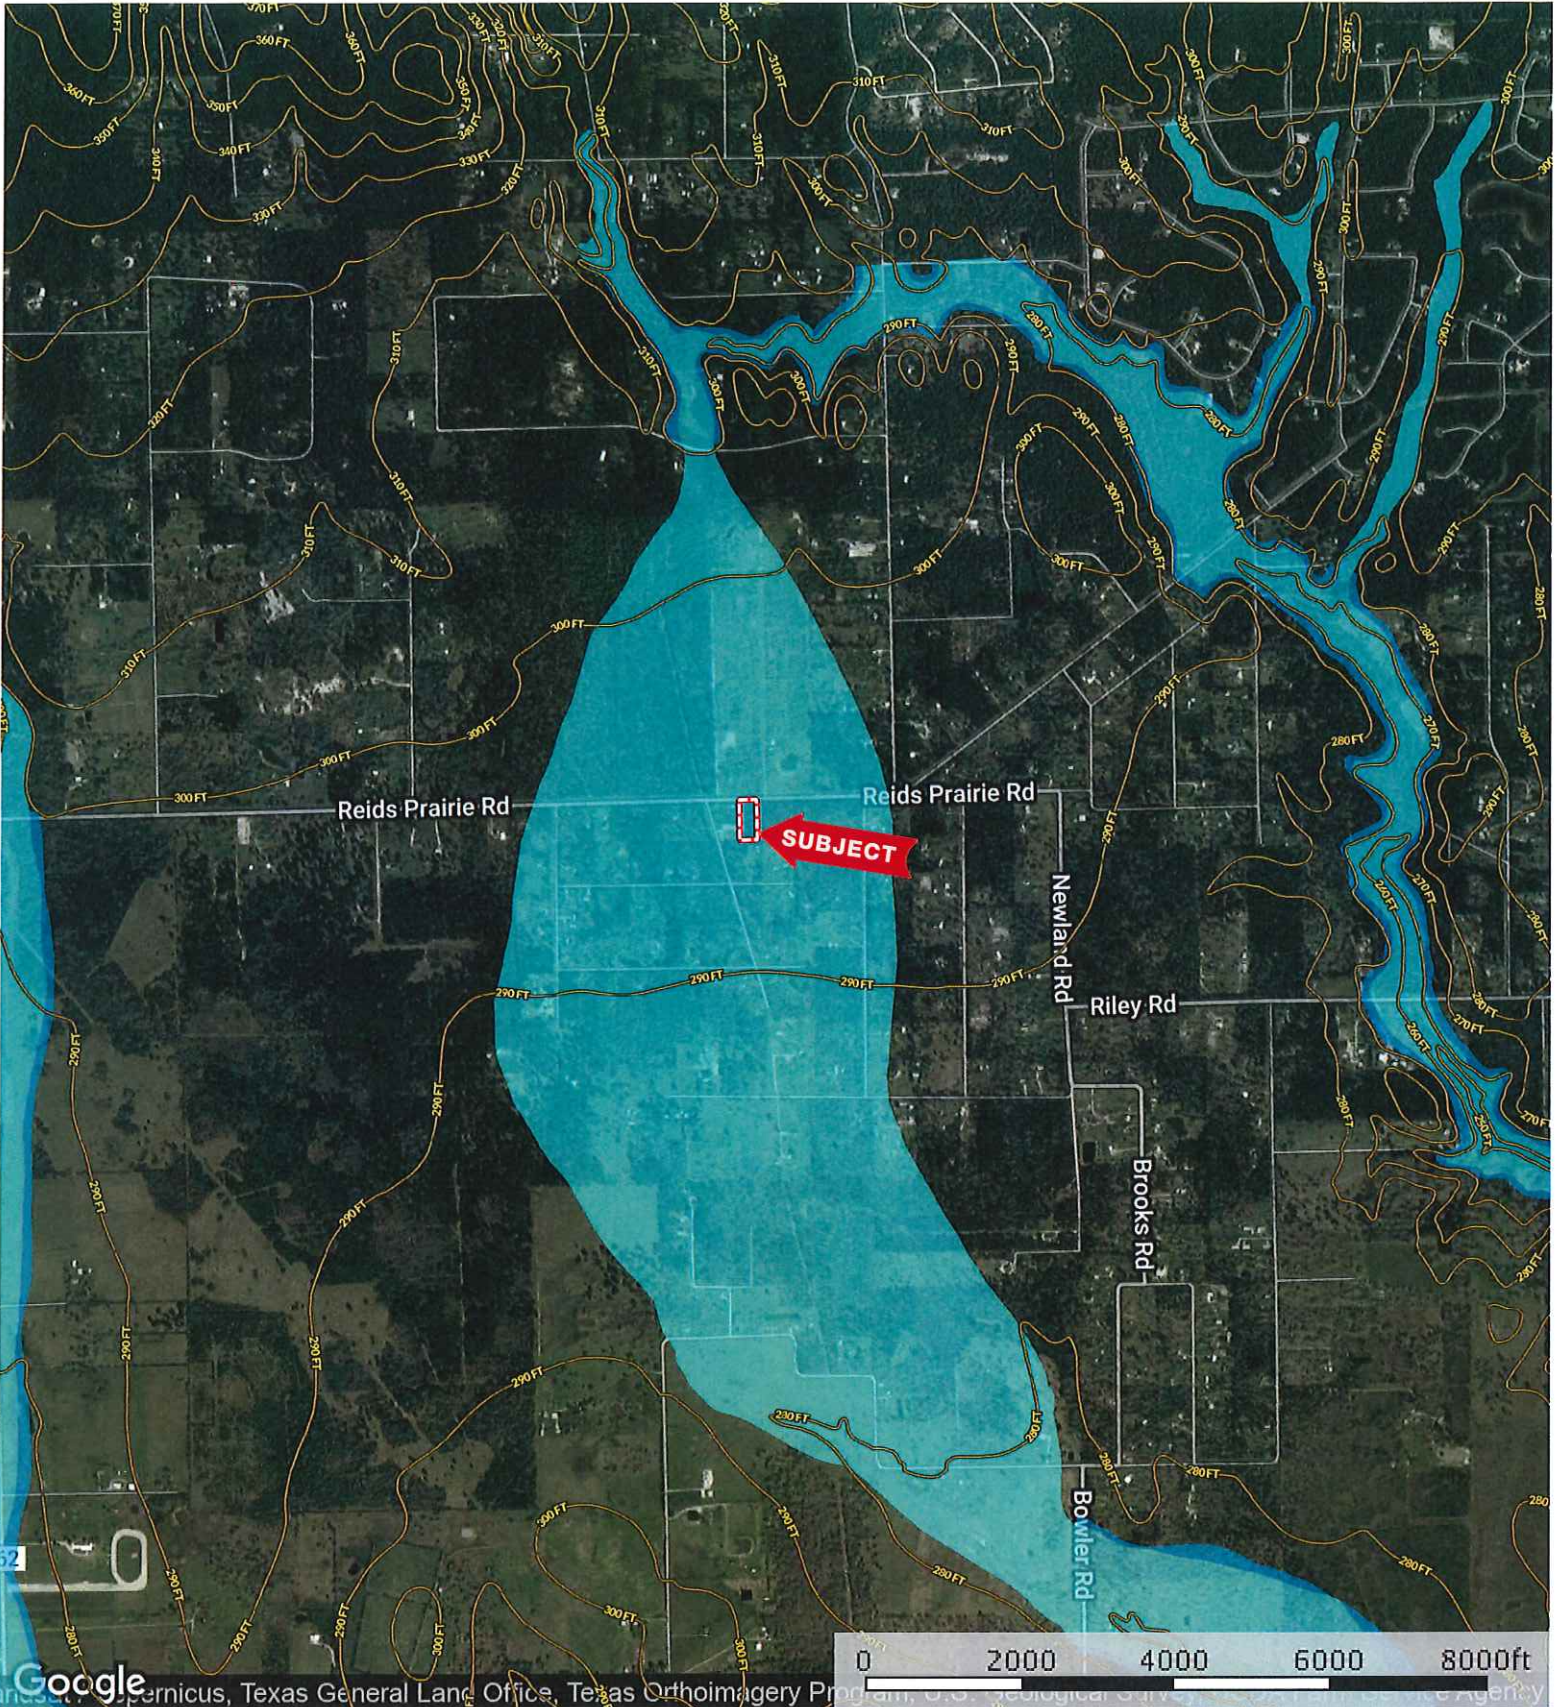

31133 Reids Prairie
Waller County, Texas, AC +/-

Boundary 100 Year Floodplain 500 Year Floodplain