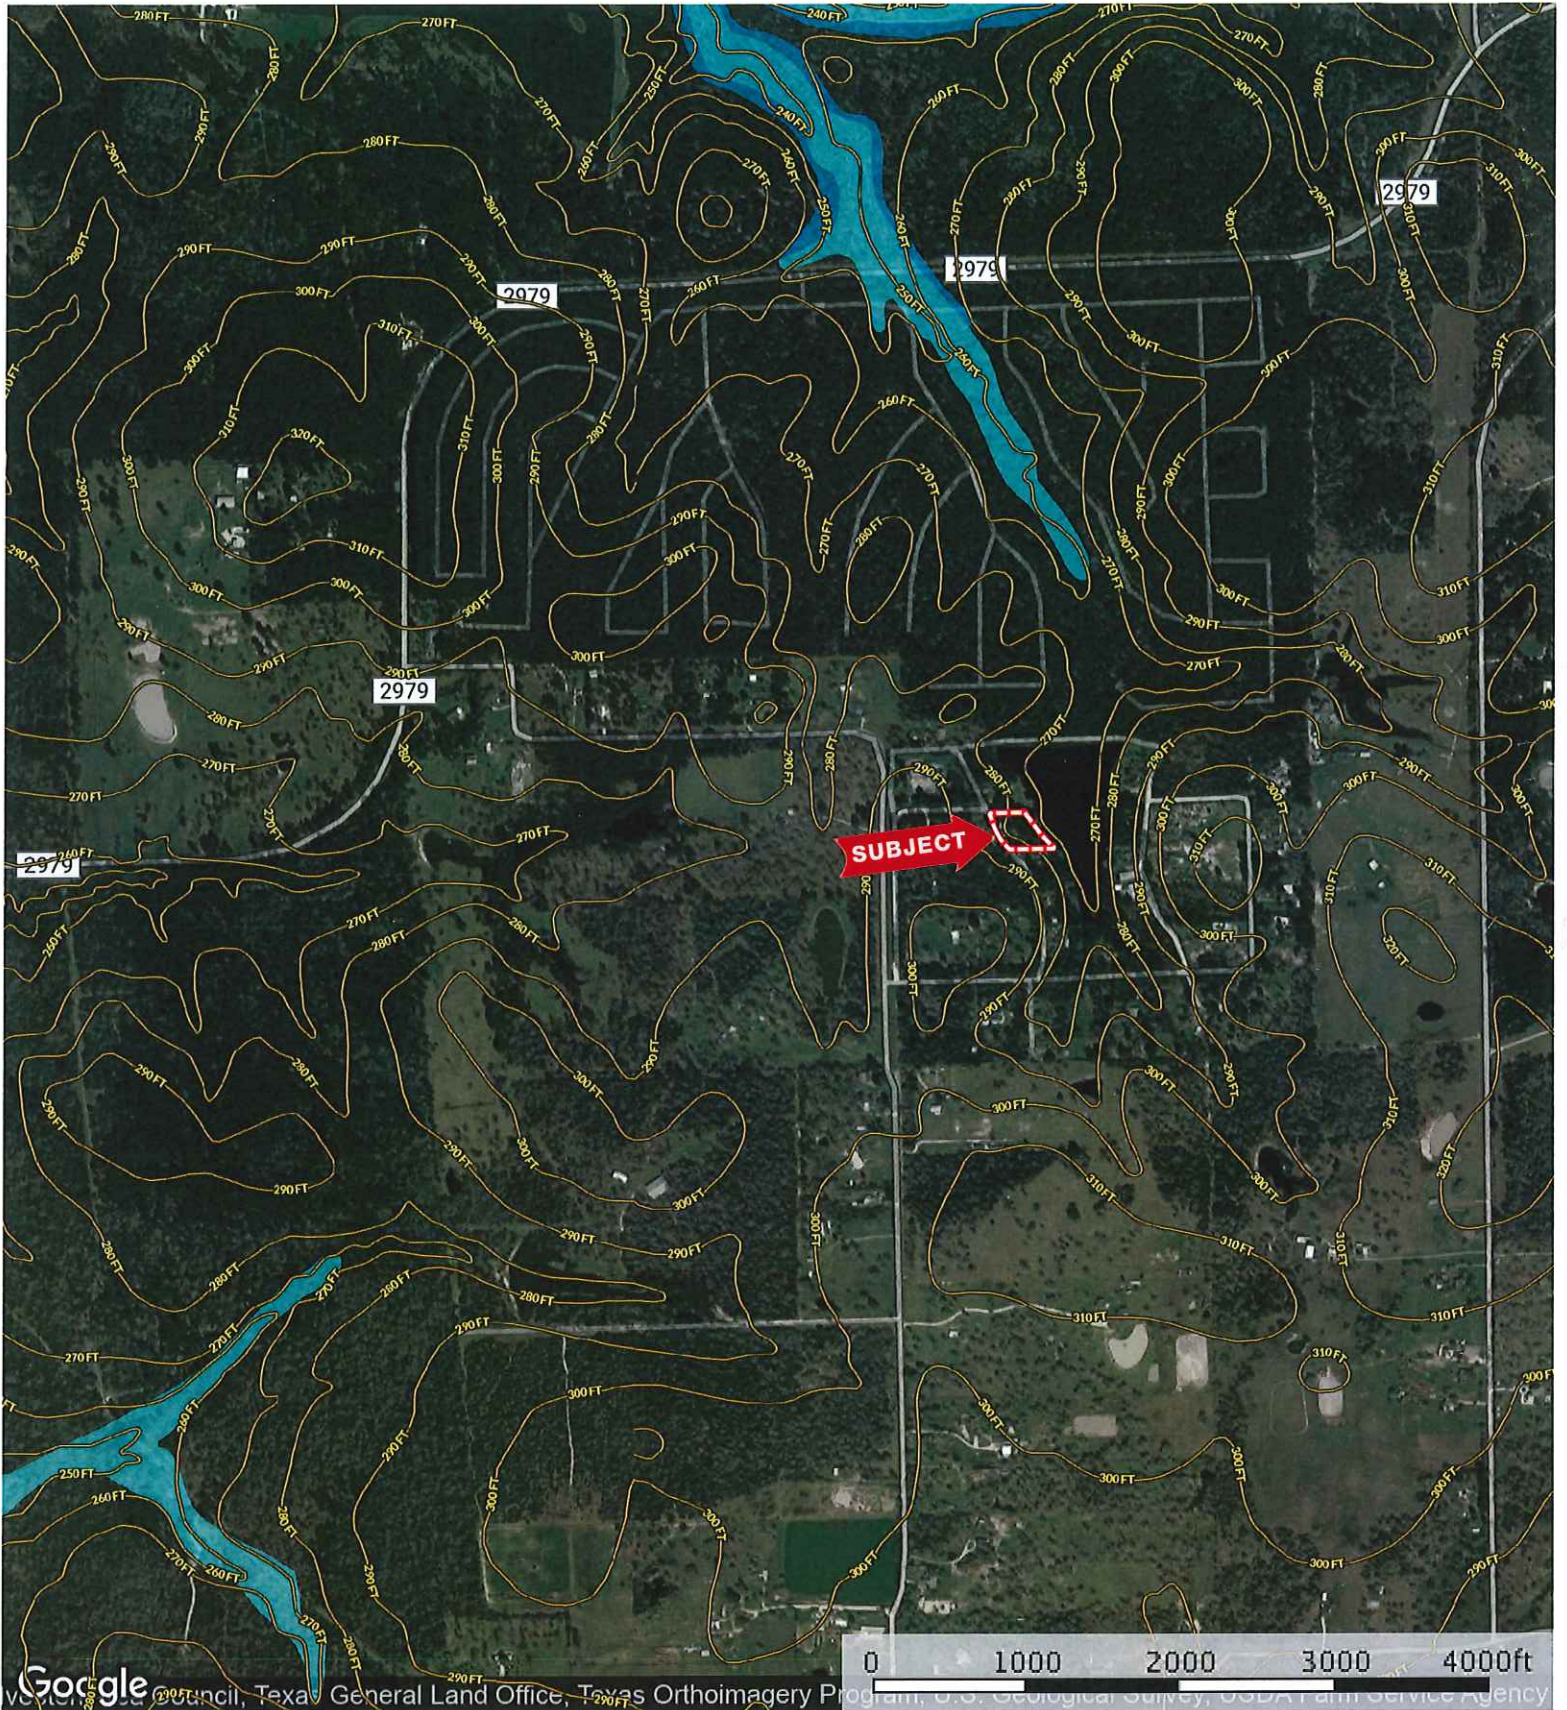

SUBJECT

29170 W. Lake Dr.
Waller County, Texas, AC +/-

Boundary

The information contained herein was obtained from sources deemed to be reliable. MapRight Services makes no warranties or guarantees as to the completeness or accuracy thereof.

29170 W. Lake Dr.
Waller County, Texas, AC +/-

Google

6, Digital Globe, Houston-Galveston Area Council, Texas General Land Office, Texas Orthoimagery Program, U.S. Geological Survey

 Boundary

 The information contained herein was obtained from sources deemed to be reliable. MapRight Services makes no warranties or guarantees as to the completeness or accuracy thereof.

29170 W. Lake Dr.
Waller County, Texas, AC +/-

- Boundary
- 100 Year Floodplain
- 500 Year Floodplain