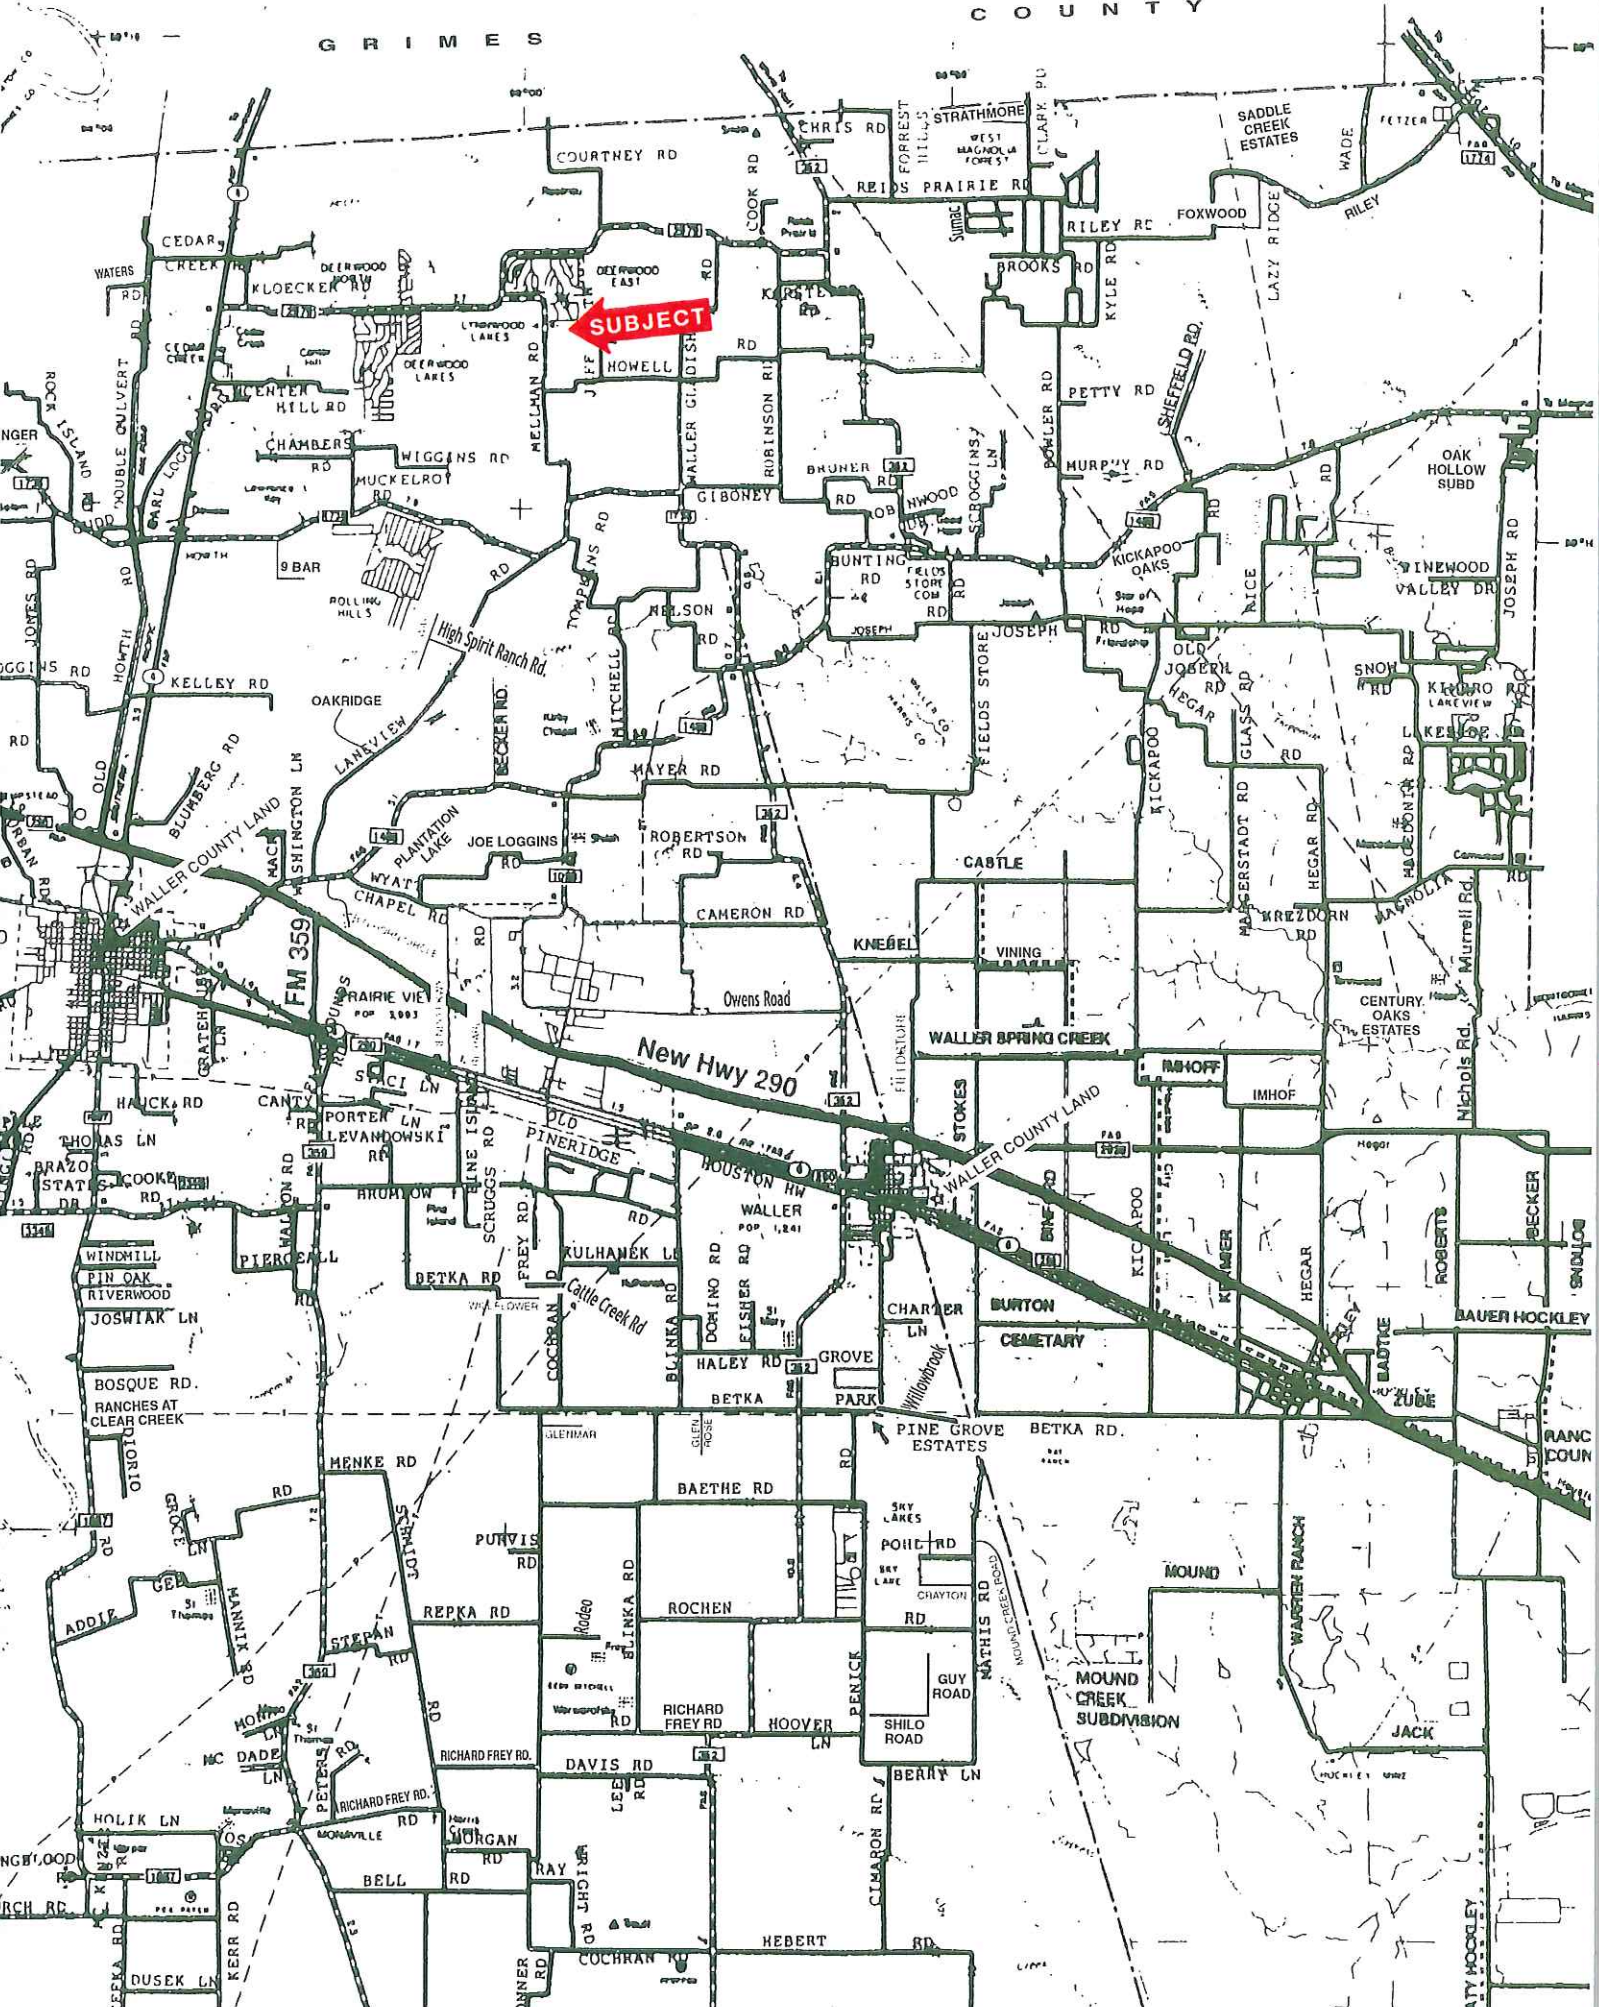

SUBJECT

29170 W. Lake Dr.
Waller County, Texas, AC +/-

Boundary

The information contained herein was obtained from sources deemed to be reliable. MapRight Services makes no warranties or guarantees as to the completeness or accuracy thereof.

29170 W. Lake Dr.
Waller County, Texas, AC +/-

Google

6, Digital Globe, Houston-Galveston Area Council, Texas General Land Office, Texas Orthoimagery Program, U.S. Geological Survey

 Boundary

 The information contained herein was obtained from sources deemed to be reliable. MapRight Services makes no warranties or guarantees as to the completeness or accuracy thereof.

29170 W. Lake Dr.
Waller County, Texas, AC +/-

- Boundary
- 100 Year Floodplain
- 500 Year Floodplain