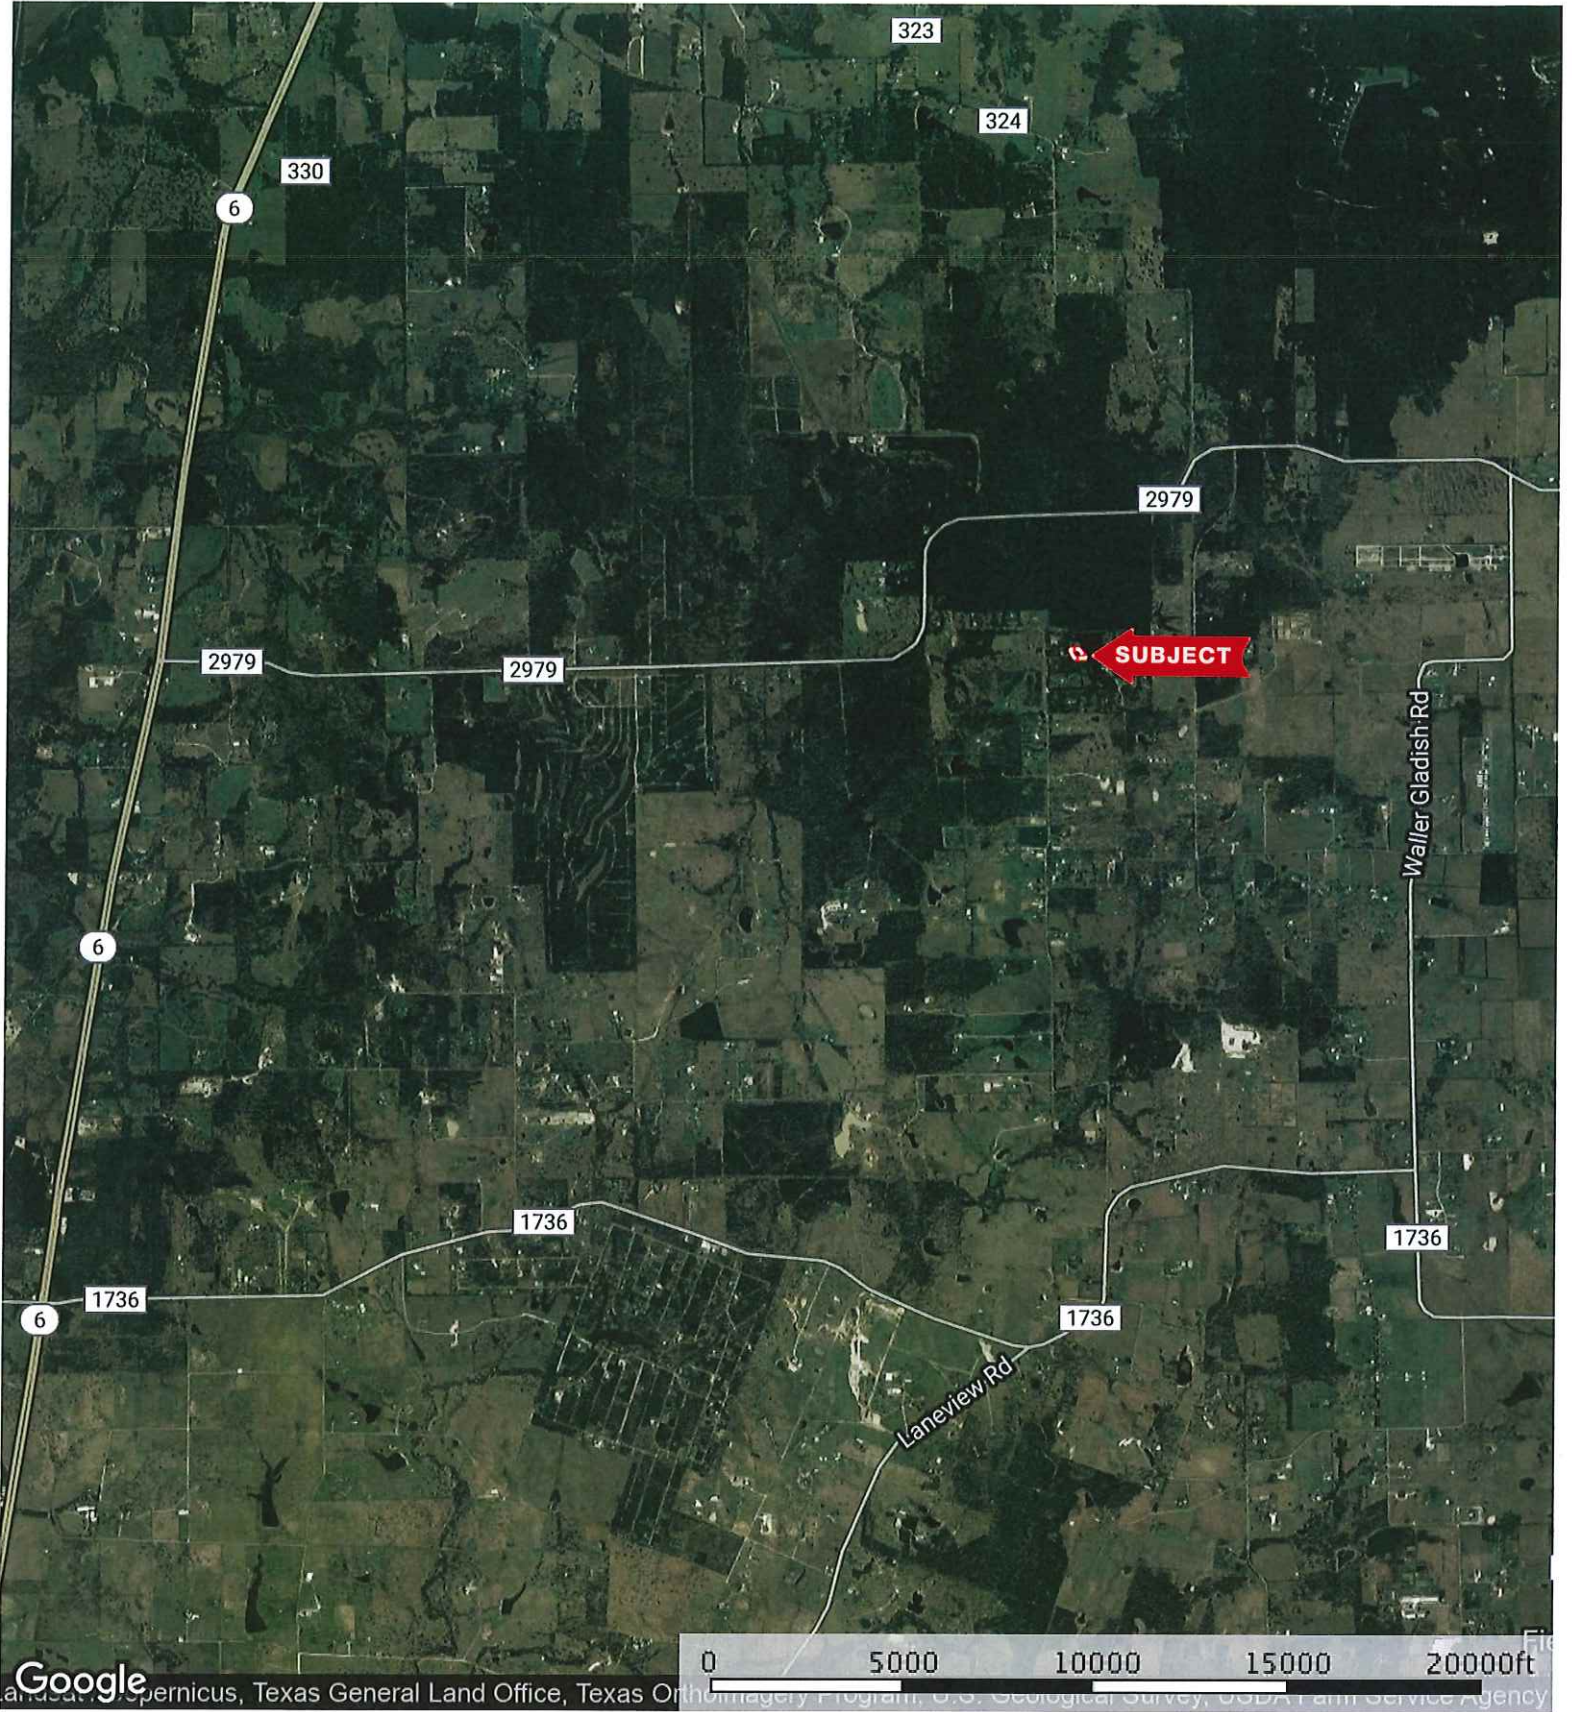

SUBJECT

29170 W. Lake Dr.
Waller County, Texas, AC +/-

Boundary

The information contained herein was obtained from sources deemed to be reliable. MapRight Services makes no warranties or guarantees as to the completeness or accuracy thereof.

29170 W. Lake Dr.
Waller County, Texas, AC +/-

Google

6, Digital Globe, Houston-Galveston Area Council, Texas General Land Office, Texas Orthoimagery Program, U.S. Geological Survey

 Boundary

 The information contained herein was obtained from sources deemed to be reliable. MapRight Services makes no warranties or guarantees as to the completeness or accuracy thereof.

29170 W. Lake Dr.
Waller County, Texas, AC +/-

- Boundary
- 100 Year Floodplain
- 500 Year Floodplain