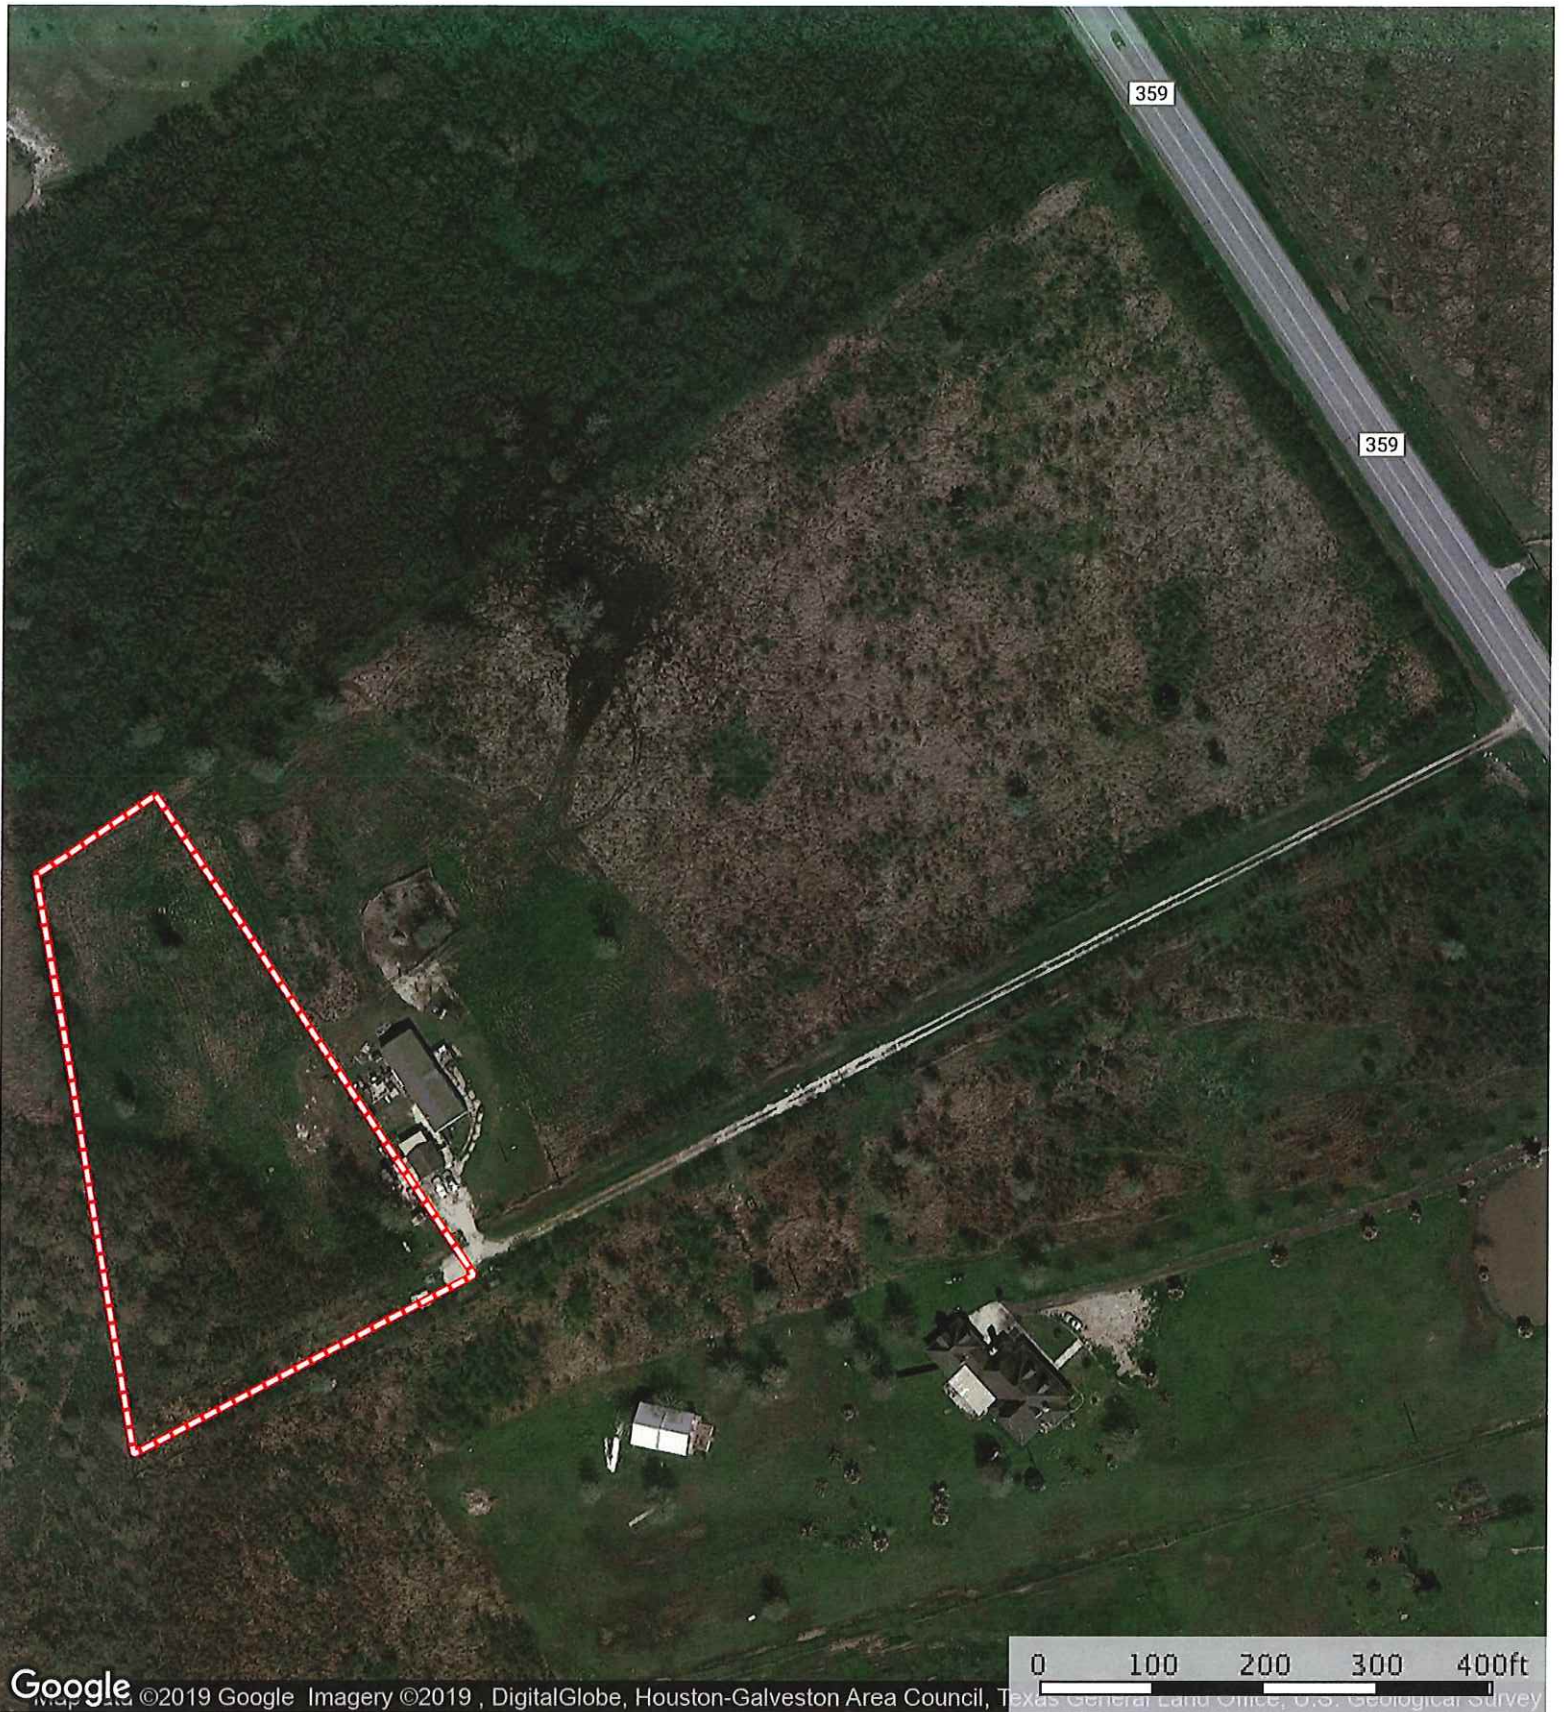

SUBJECT

12693 FM 359

Waller County, Texas, AC +/-

 Boundary

12693 FM 359

Waller County, Texas, AC +/-

Google ©2019 Google Imagery ©2019 , DigitalGlobe, Houston-Galveston Area Council, Texas General Land Office, U.S. Geological Survey

 Boundary

 The information contained herein was obtained from sources deemed to be reliable. MapRight Services makes no warranties or guarantees as to the completeness or accuracy thereof.

12693 FM 359

Waller County, Texas, AC +/-

- Boundary
- 100 Year Floodplain
- 500 Year Floodplain
- Floodway
- Special
- Unmapped/ Not

The information contained herein was obtained from sources deemed to be reliable. MapRight Services makes no warranties or guarantees as to the completeness or accuracy thereof.