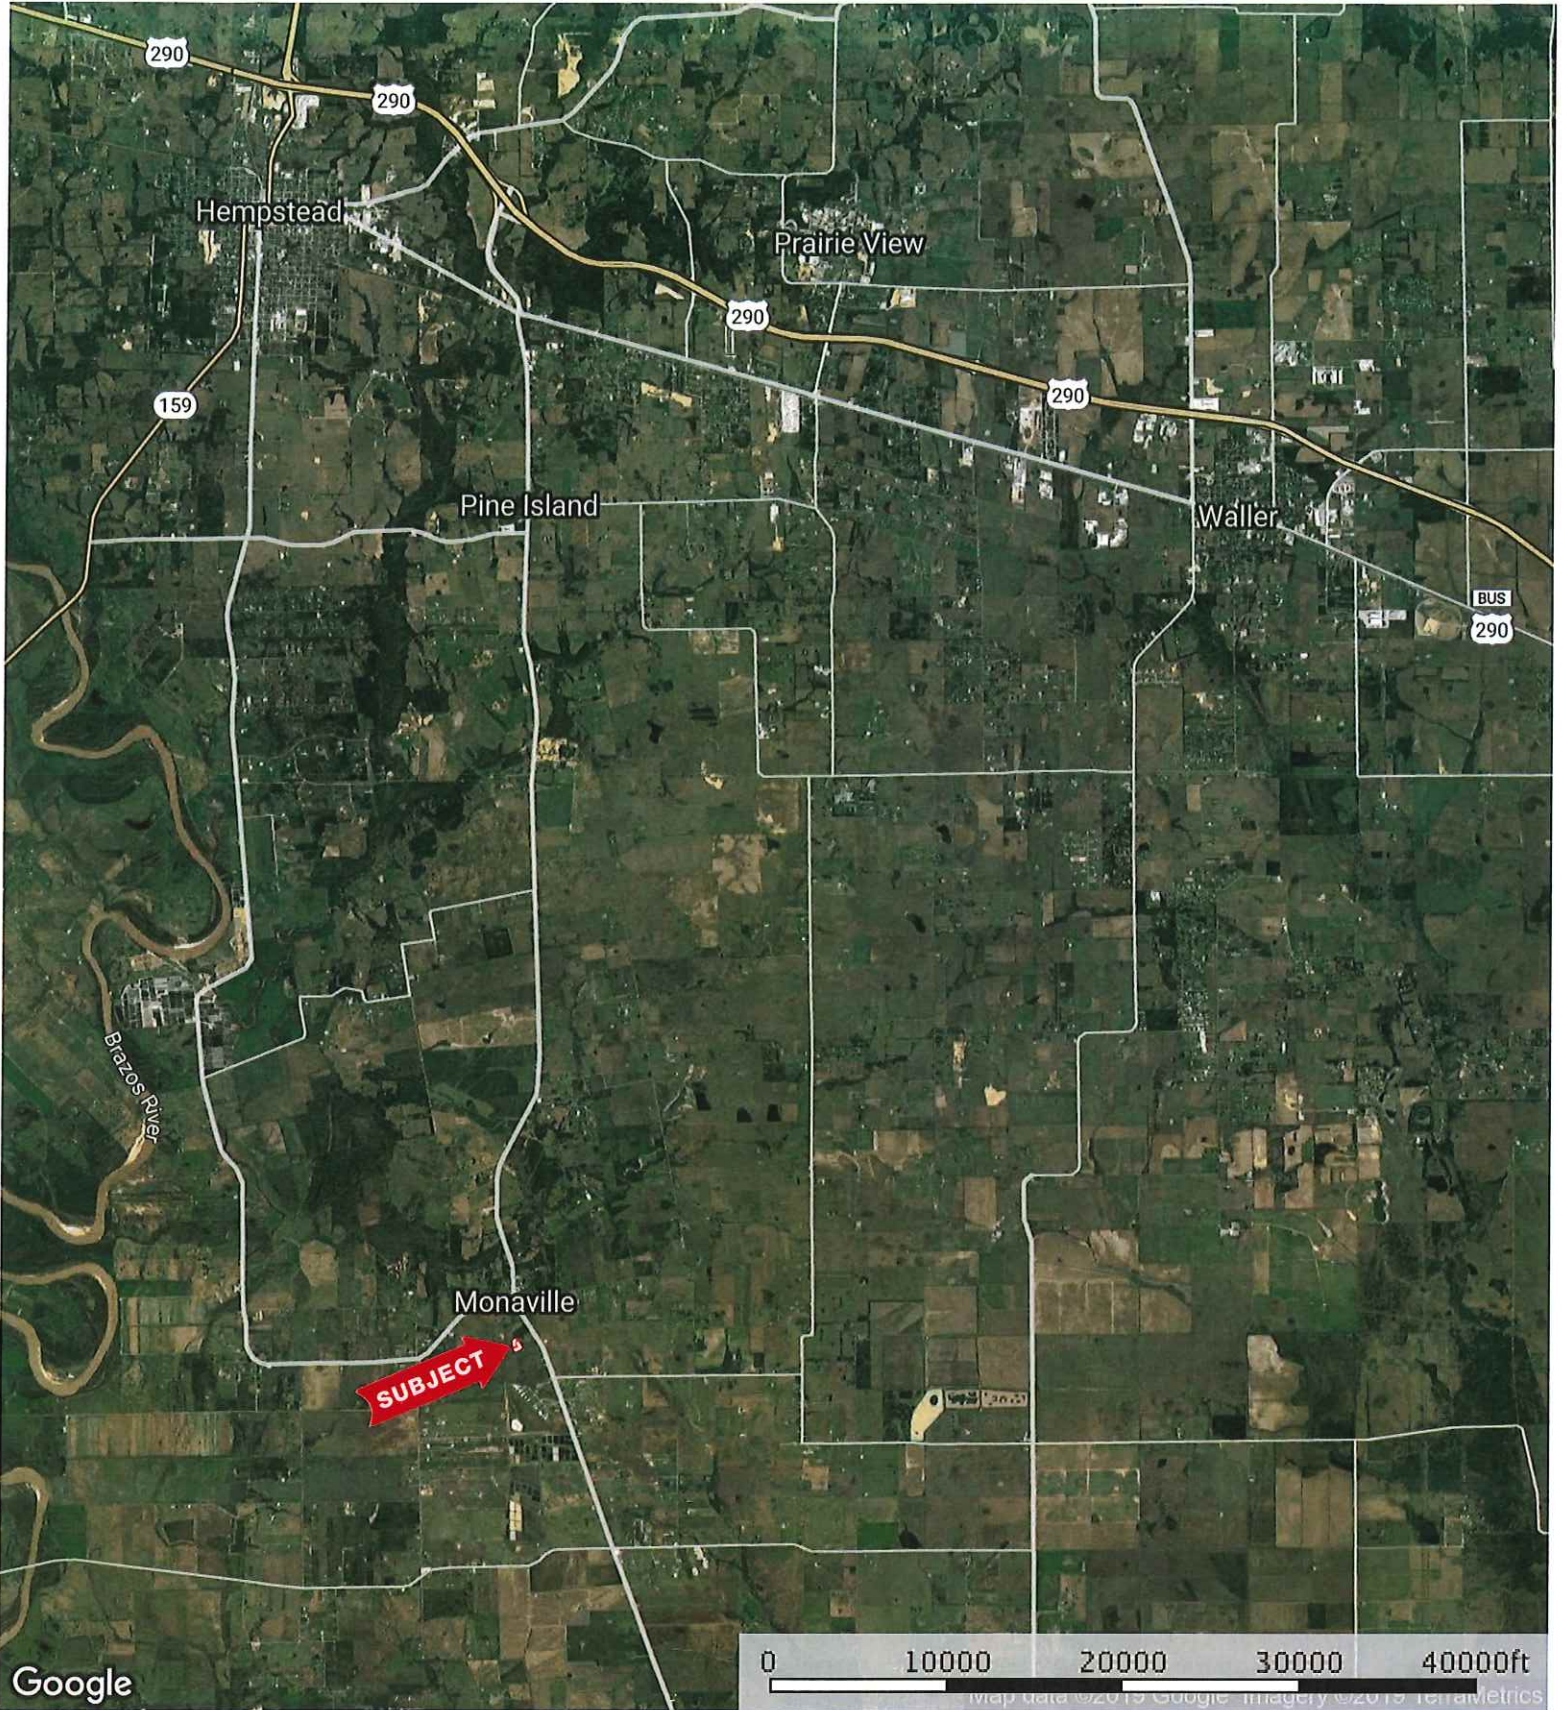

SUBJECT

12693 FM 359

Waller County, Texas, AC +/-

 Boundary

12693 FM 359

Waller County, Texas, AC +/-

Google ©2019 Google Imagery ©2019 , DigitalGlobe, Houston-Galveston Area Council, Texas General Land Office, U.S. Geological Survey

 Boundary

 The information contained herein was obtained from sources deemed to be reliable. MapRight Services makes no warranties or guarantees as to the completeness or accuracy thereof.

12693 FM 359

Waller County, Texas, AC +/-

- Boundary
- 100 Year Floodplain
- 500 Year Floodplain
- Floodway
- Special
- Unmapped/ Not

The information contained herein was obtained from sources deemed to be reliable. MapRight Services makes no warranties or guarantees as to the completeness or accuracy thereof.