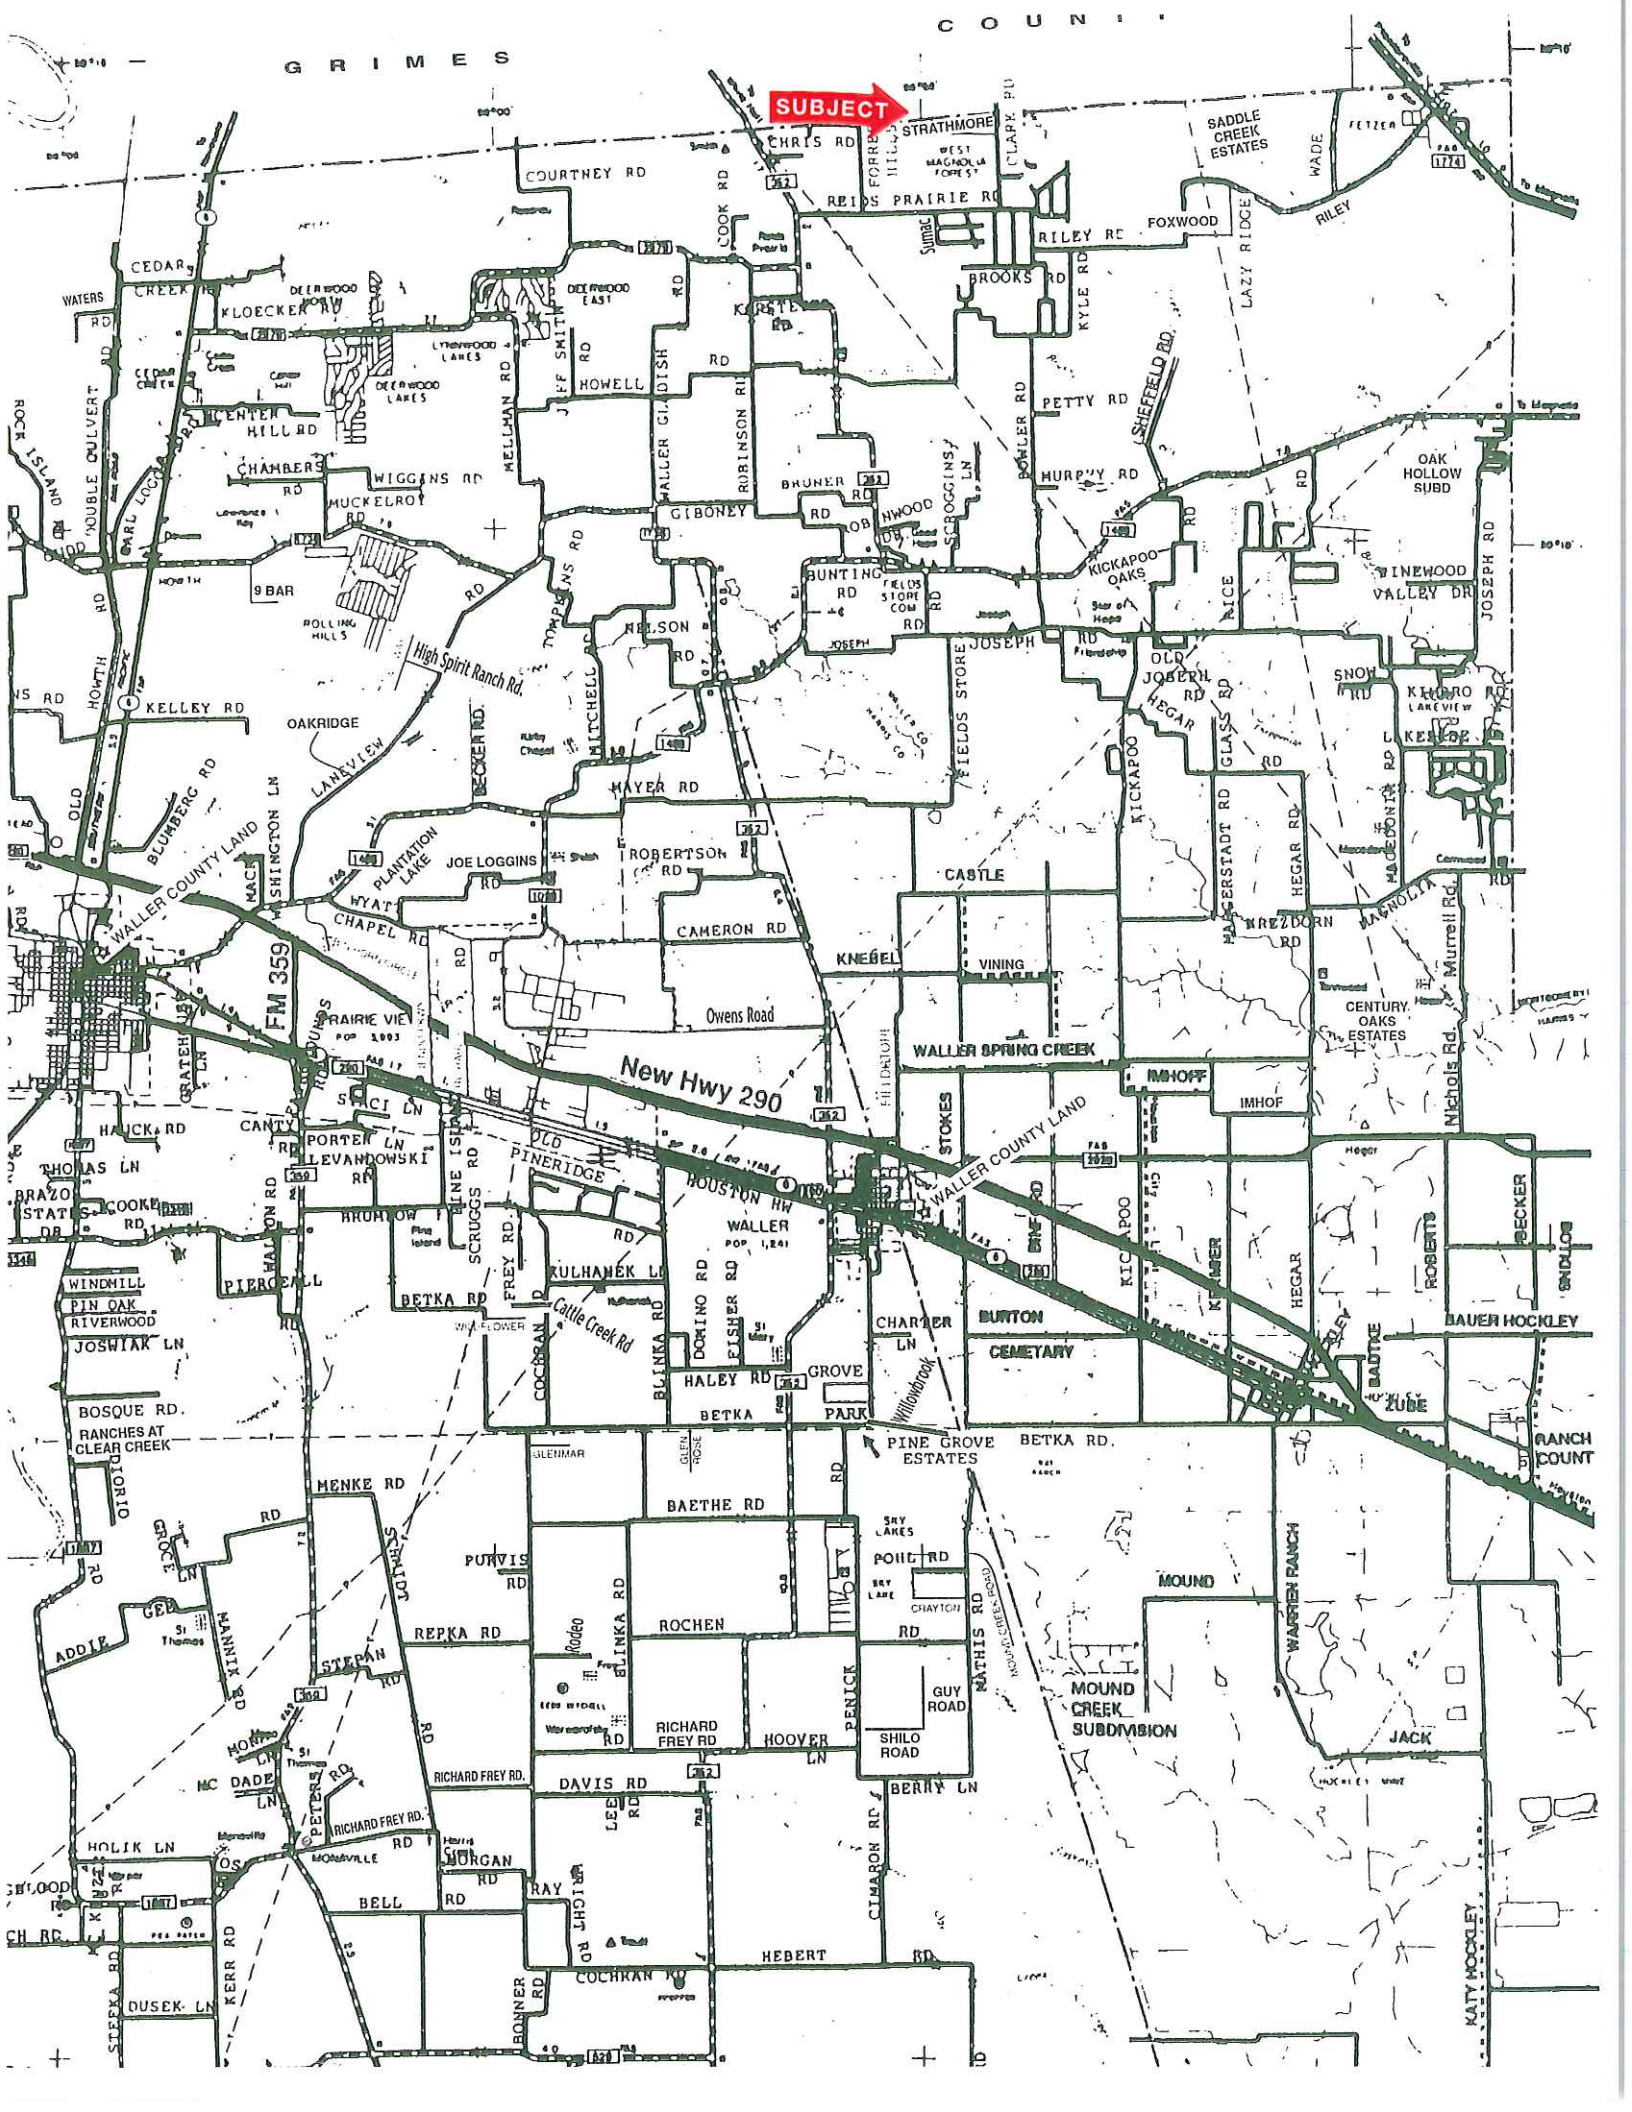

SUBJECT

31825 Strathmore  
Waller County, Texas, 5 AC +/-

Google

Boundary

**M** The information contained herein was obtained from sources deemed to be reliable. MapRight Services makes no warranties or guarantees as to the completeness or accuracy thereof.

31825 Strathmore

Waller County, Texas, 5 AC +/-

Google

0 100 200 300 400ft

 Boundary

 The information contained herein was obtained from sources deemed to be reliable. MapRight Services makes no warranties or guarantees as to the completeness or accuracy thereof.

31825 Strathmore  
Waller County, Texas, 5 AC +/-

Boundary 100 Year Floodplain 500 Year Floodplain