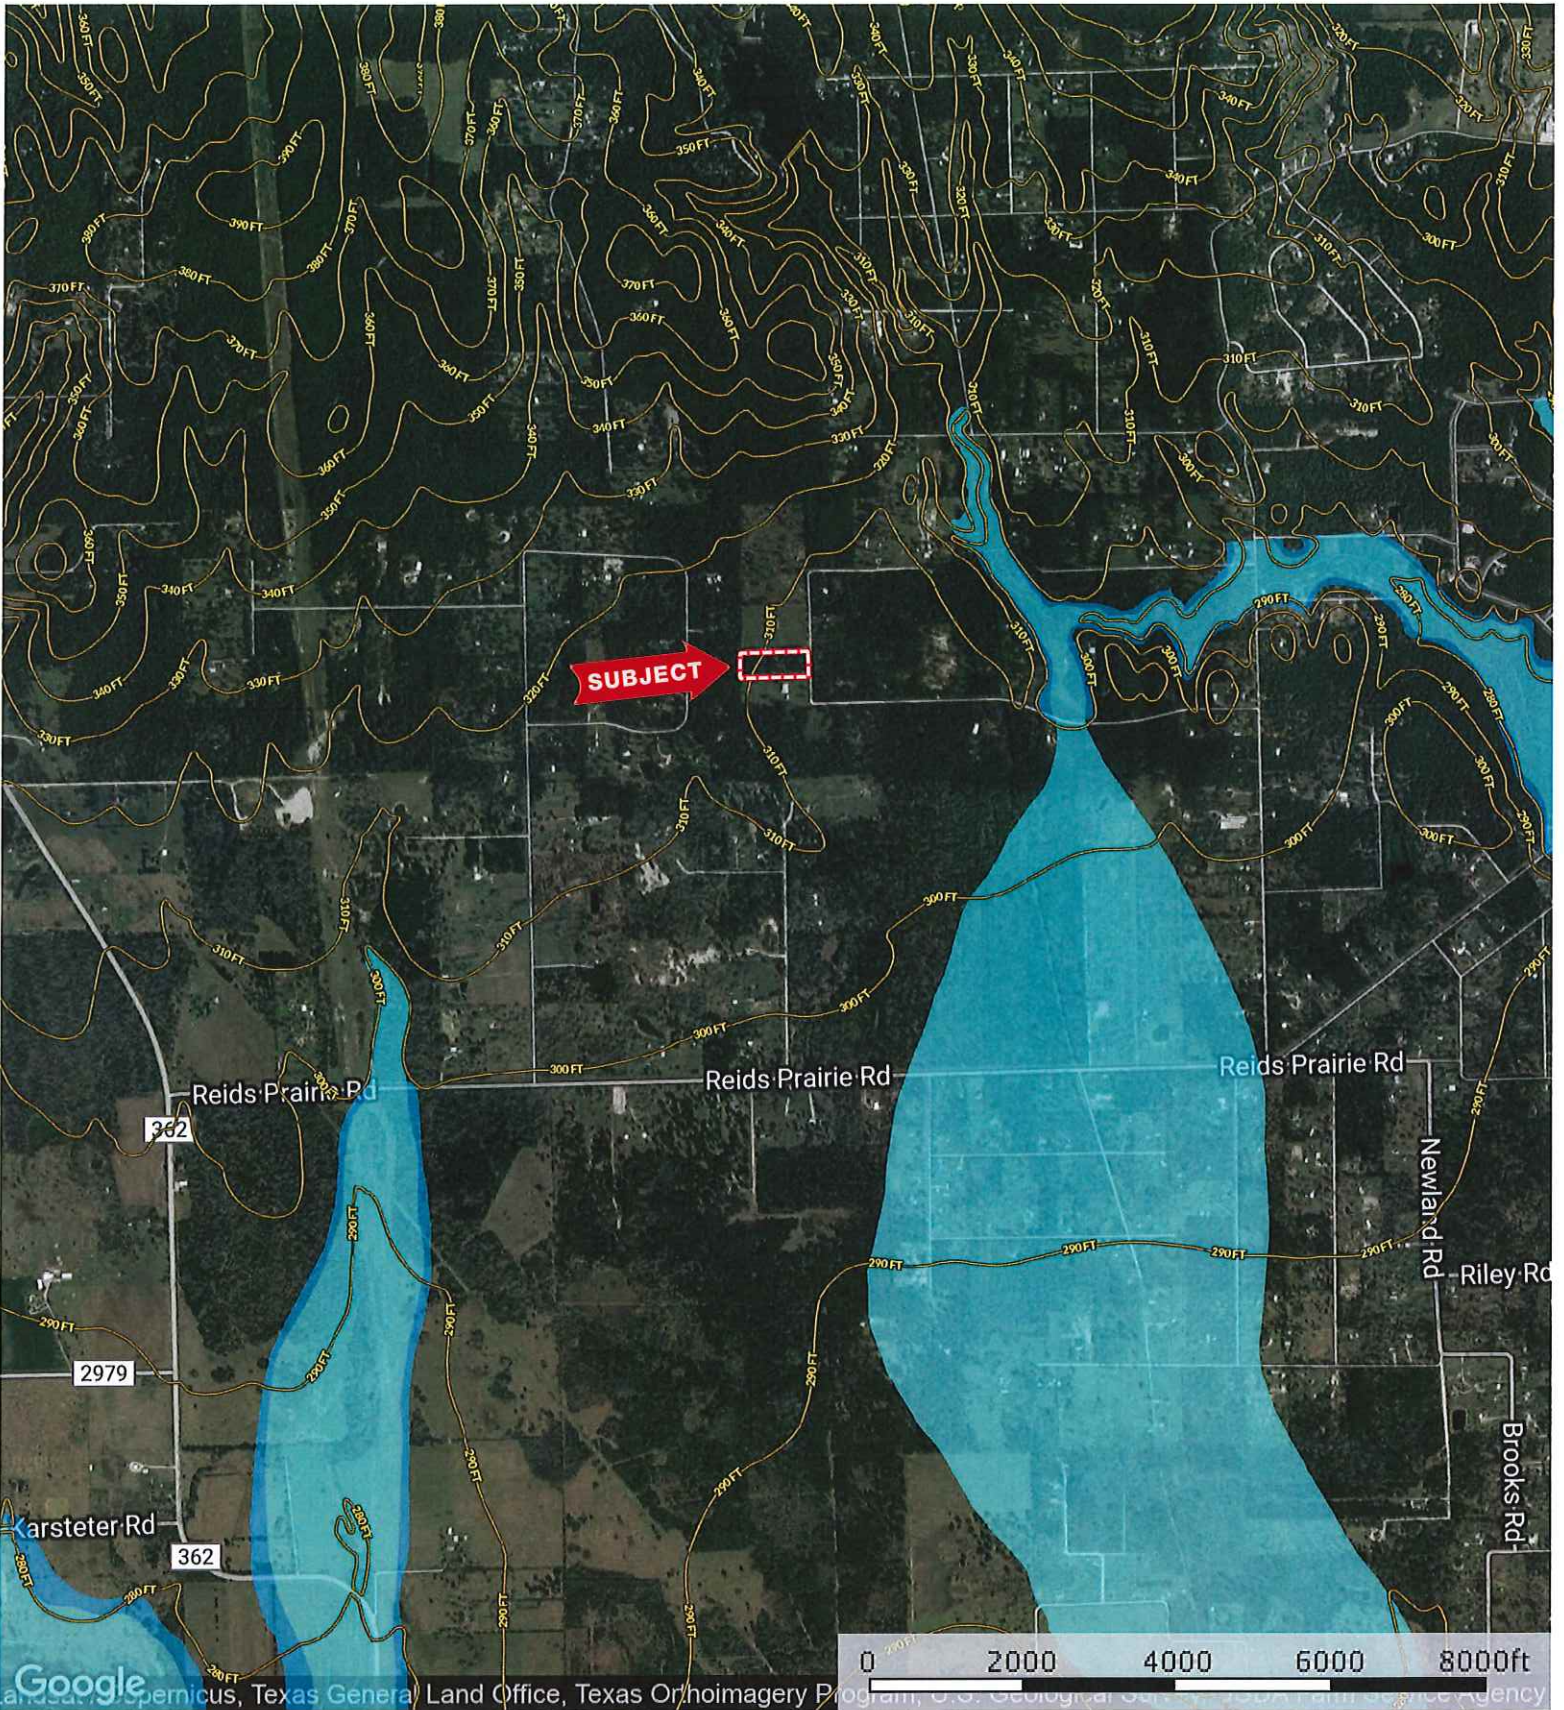

SUBJECT

31825 Strathmore  
Waller County, Texas, 5 AC +/-

Google

Boundary

**M** The information contained herein was obtained from sources deemed to be reliable. MapRight Services makes no warranties or guarantees as to the completeness or accuracy thereof.

31825 Strathmore

Waller County, Texas, 5 AC +/-

Google

0 100 200 300 400ft

 Boundary

 The information contained herein was obtained from sources deemed to be reliable. MapRight Services makes no warranties or guarantees as to the completeness or accuracy thereof.

31825 Strathmore  
Waller County, Texas, 5 AC +/-

Boundary 100 Year Floodplain 500 Year Floodplain