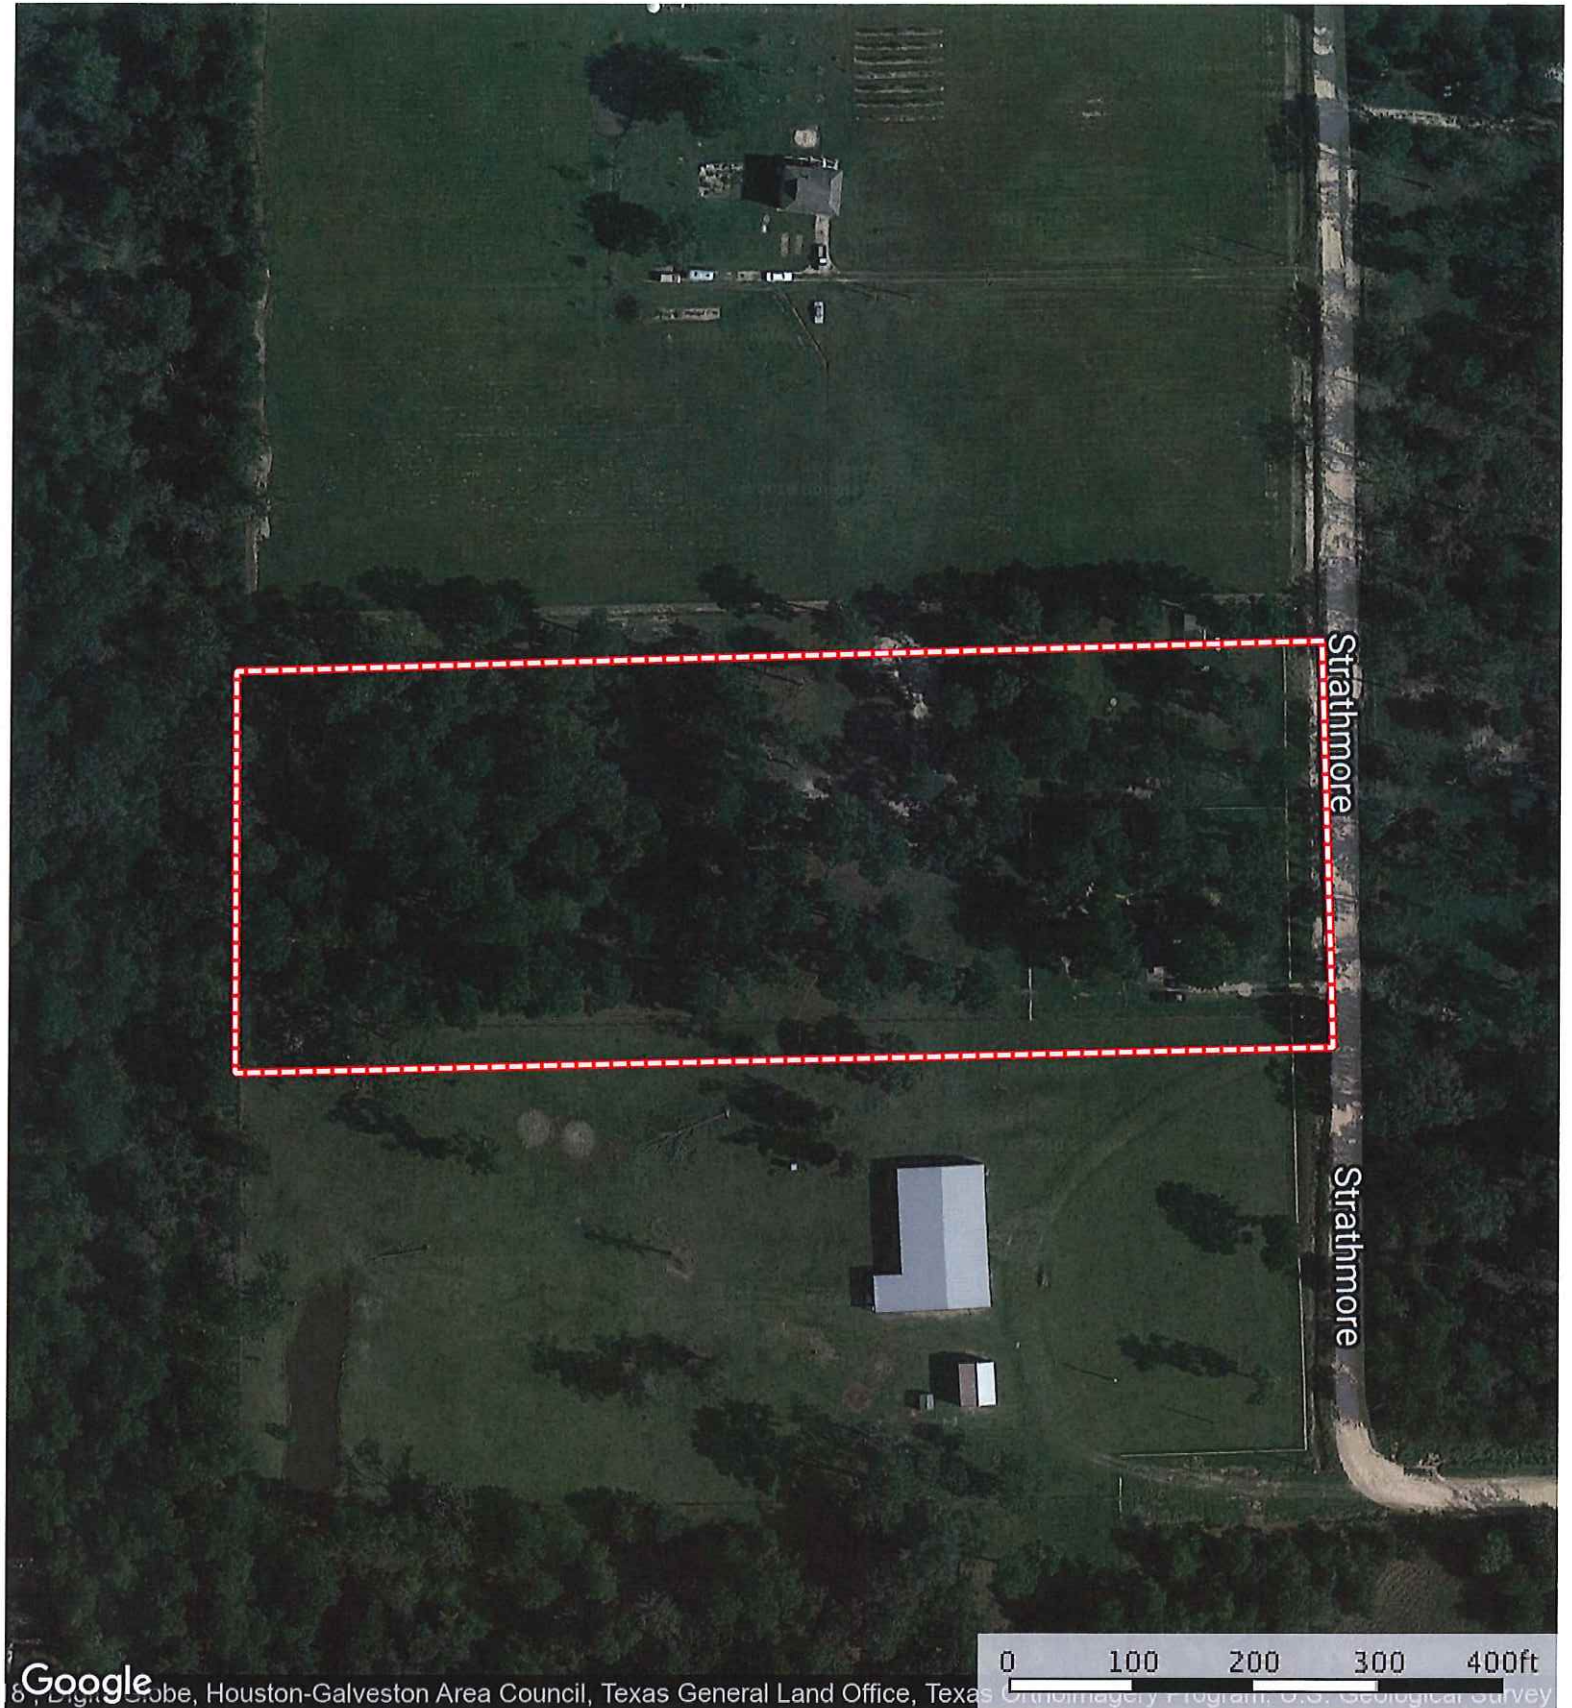

SUBJECT

31825 Strathmore  
Waller County, Texas, 5 AC +/-

Google

Boundary

**M** The information contained herein was obtained from sources deemed to be reliable. MapRight Services makes no warranties or guarantees as to the completeness or accuracy thereof.

31825 Strathmore

Waller County, Texas, 5 AC +/-

Google

0 100 200 300 400ft

 Boundary

 The information contained herein was obtained from sources deemed to be reliable. MapRight Services makes no warranties or guarantees as to the completeness or accuracy thereof.

31825 Strathmore  
Waller County, Texas, 5 AC +/-

Boundary 100 Year Floodplain 500 Year Floodplain