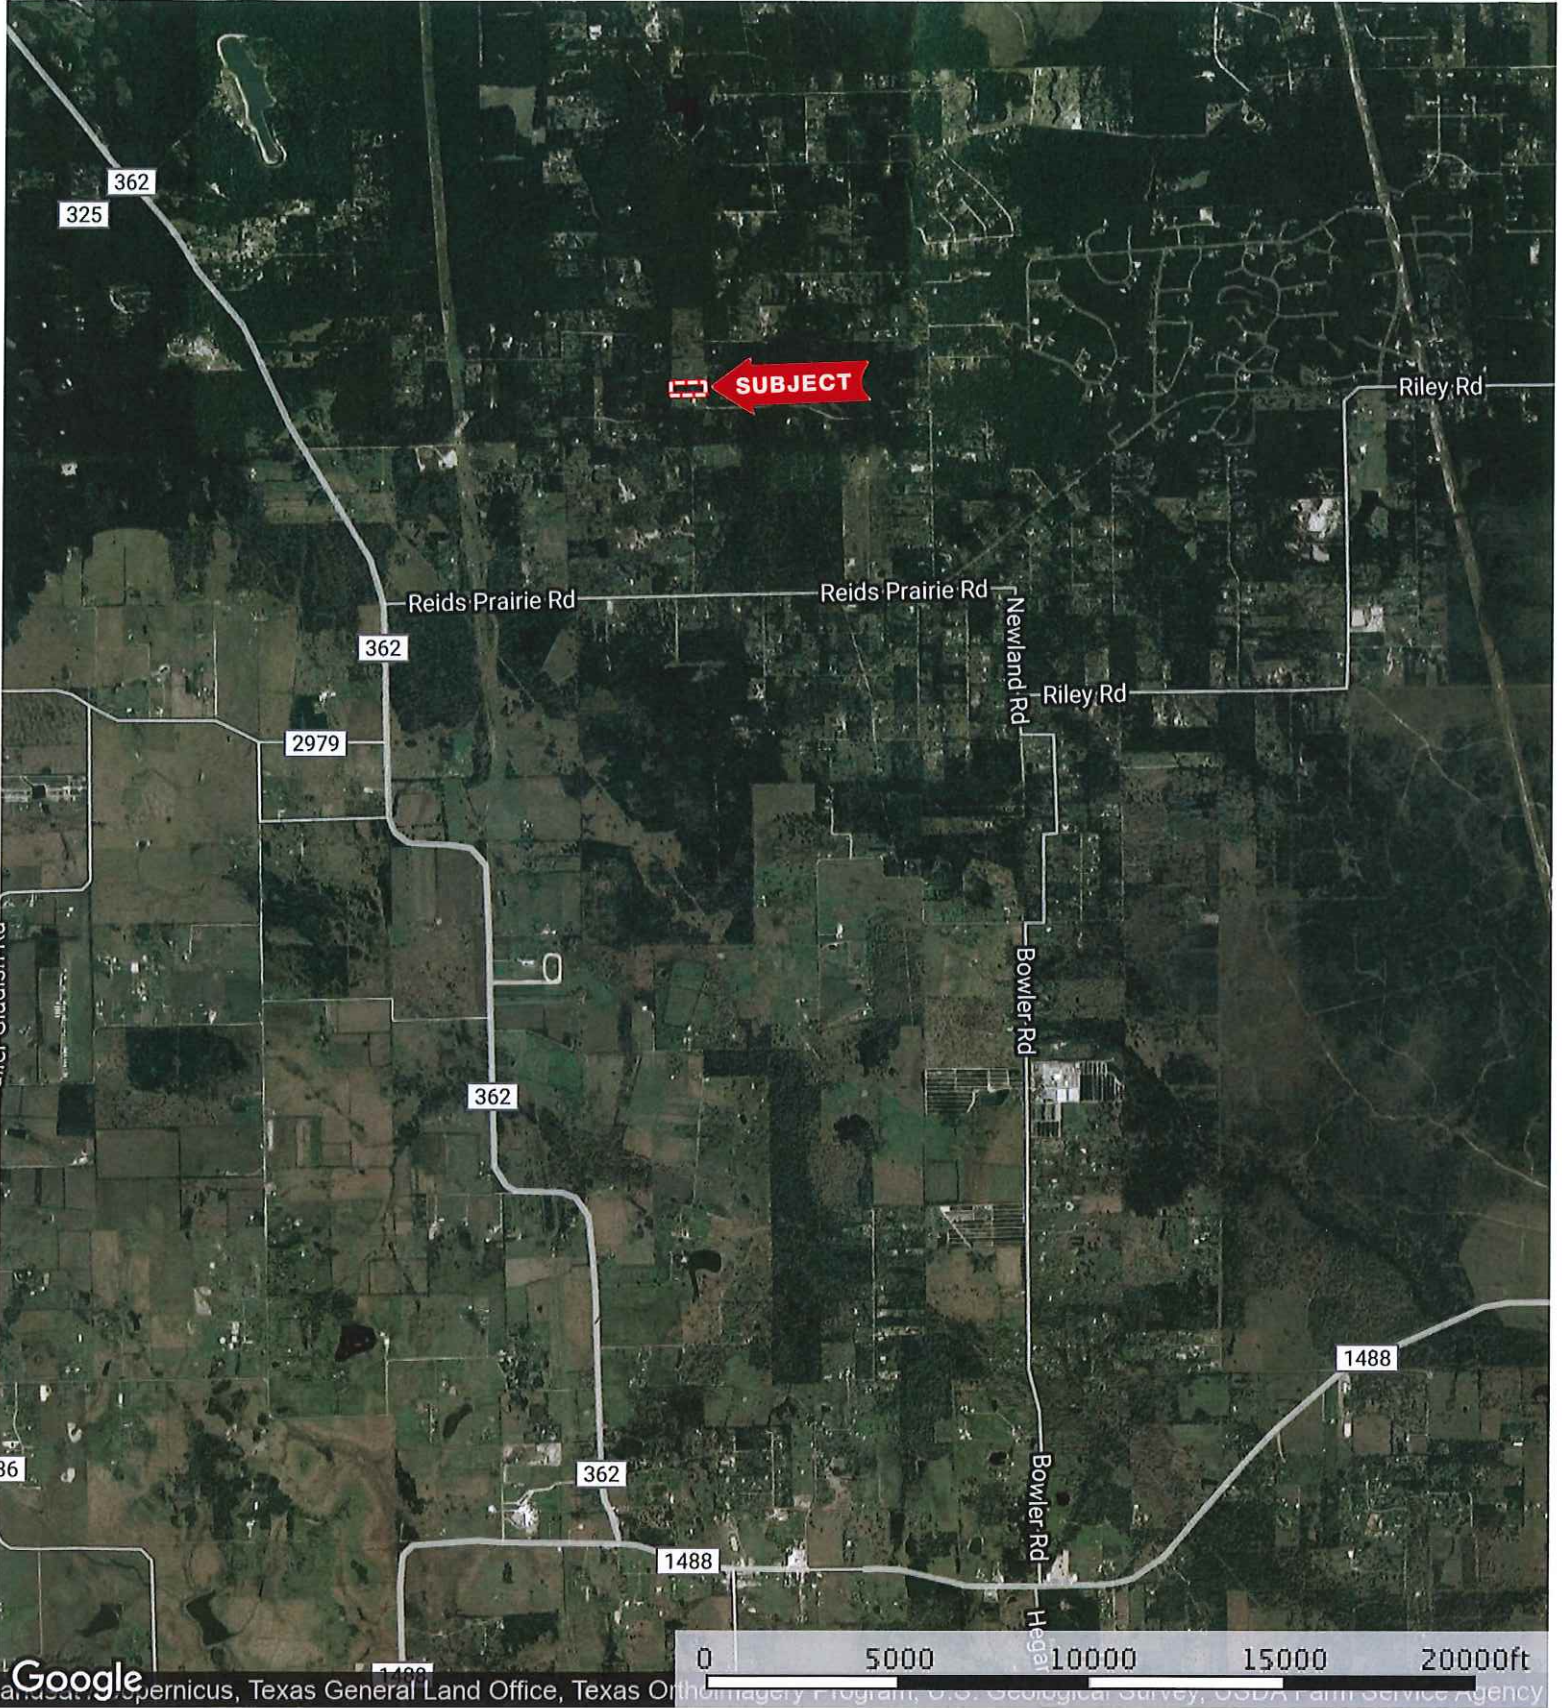

SUBJECT

31825 Strathmore  
Waller County, Texas, 5 AC +/-

Google

Boundary

**M** The information contained herein was obtained from sources deemed to be reliable. MapRight Services makes no warranties or guarantees as to the completeness or accuracy thereof.

31825 Strathmore

Waller County, Texas, 5 AC +/-

Google

0 100 200 300 400ft

 Boundary

 The information contained herein was obtained from sources deemed to be reliable. MapRight Services makes no warranties or guarantees as to the completeness or accuracy thereof.

31825 Strathmore  
Waller County, Texas, 5 AC +/-

Boundary 100 Year Floodplain 500 Year Floodplain